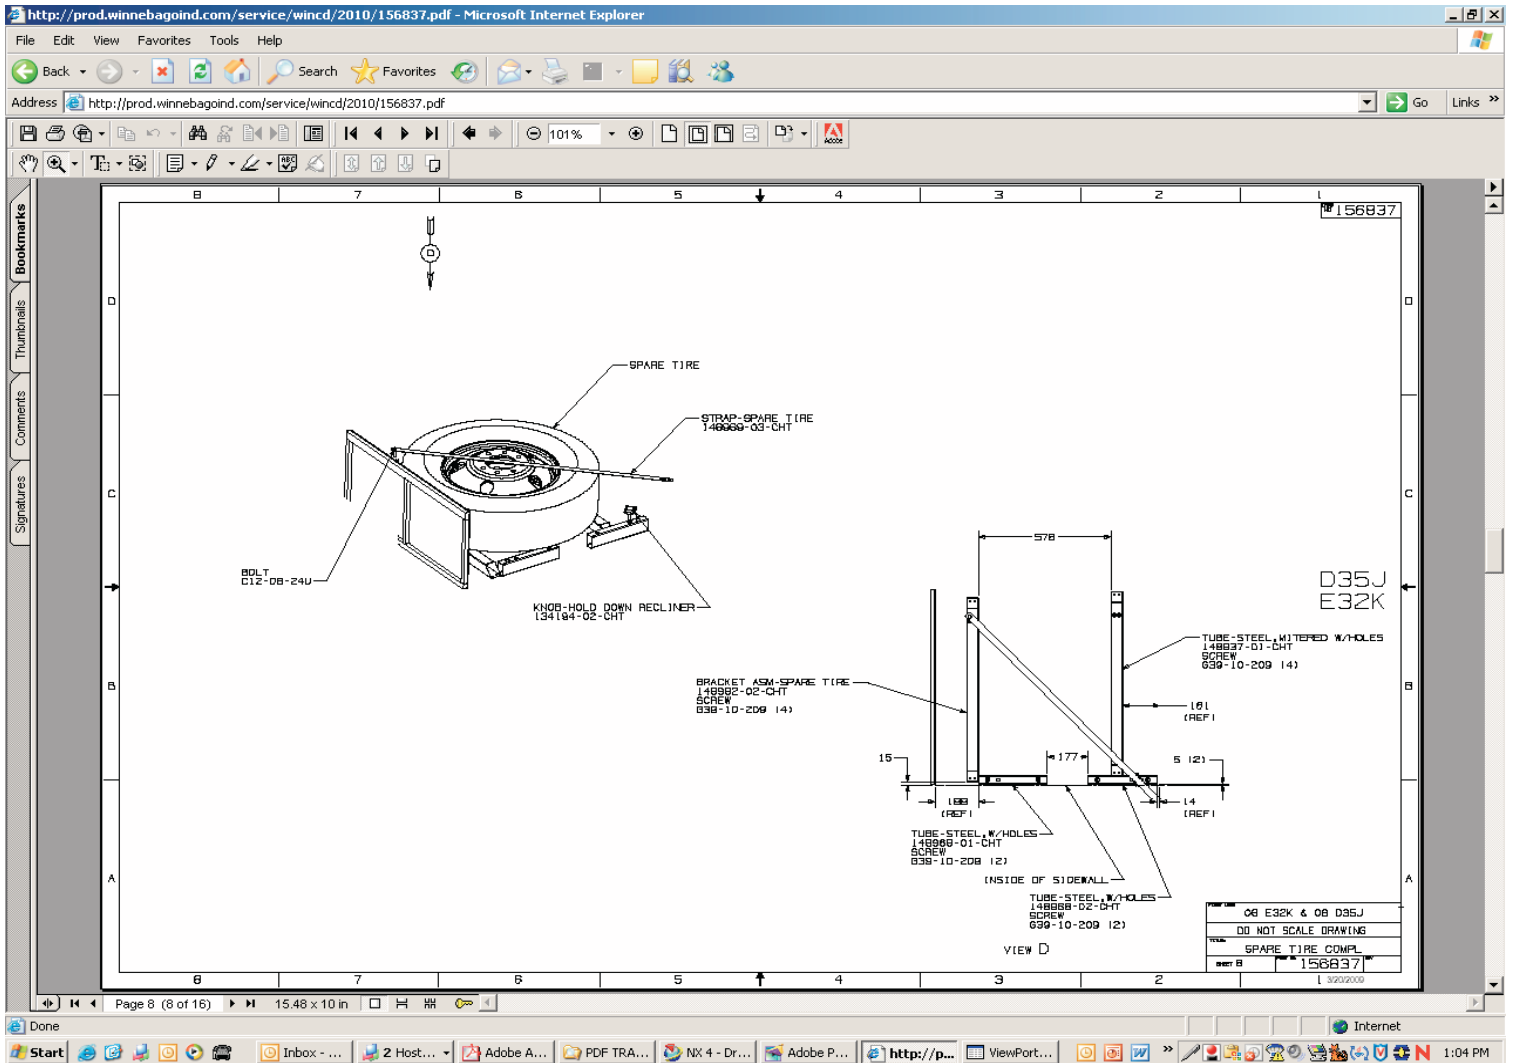

Area Drawing List:

WebCD Web Service Parts Catalog - Microsoft Internet Explorer

File Edit View Favorites Tools Help

Back Forward Stop Refresh Home Search Favorites Print Mail Stop

Address <http://prod.winnebagoind.com/service/submenu/2010.htm>

Note the indented items under Spare Tire and Wheel. This indicates that those items are shown on the Spare Tire and Wheel drawings but they also are illustrated or have a subcomponent parts list that is available when selected. When you select an item from this list you will be taken to the illustration.

Illustration:

The drawing now takes up the entire window. This will enlarge the part numbers you are trying to view.

To return to the index, select the "Back" button.

A screenshot of a Microsoft Internet Explorer browser window displaying a technical drawing of a spare tire assembly. The drawing includes labels for various components: 'SPARE TIRE', 'STRAP-SPARE TIRE 148999-03-CHT', 'BOLT C12-08-24U', 'KNOB-HOLD DOWN RECLINER 134194-02-CHT', 'BRACKET ASM-SPARE TIRE 148992-02-CHT SCREW 838-10-209 (14)', 'TUBE-STEEL W/HOLES 148996-01-CHT SCREW 838-10-208 (2)', 'TUBE-STEEL W/HOLES 148998-02-CHT SCREW 838-10-209 (14)', 'TUBE-STEEL W/HOLES 148998-02-CHT SCREW 838-10-209 (2)', and 'TUBE-STEEL W/HOLES 148997-01-CHT SCREW 838-10-209 (14)'. Dimensions are shown, including 578, 177, 168 (REF), 14 (REF), and 5 (2). A title block in the bottom right corner contains the text: '08 E32K & 08 D35J', '08 NOT SCALE DRAWING', 'Title SPARE TIRE COMPL', 'Part 156837', and '1 920200'. The browser window title is 'http://prod.winnebagoind.com/service/wincd/2010/156837.pdf - Microsoft Internet Explorer'. The address bar shows 'http://prod.winnebagoind.com/service/wincd/2010/156837.pdf'. The browser interface includes a menu bar (File, Edit, View, Favorites, Tools, Help), a toolbar with navigation buttons, and a status bar at the bottom showing 'Page 8 (8 of 16)', '15.48 x 10 in', and '1:04 PM'.