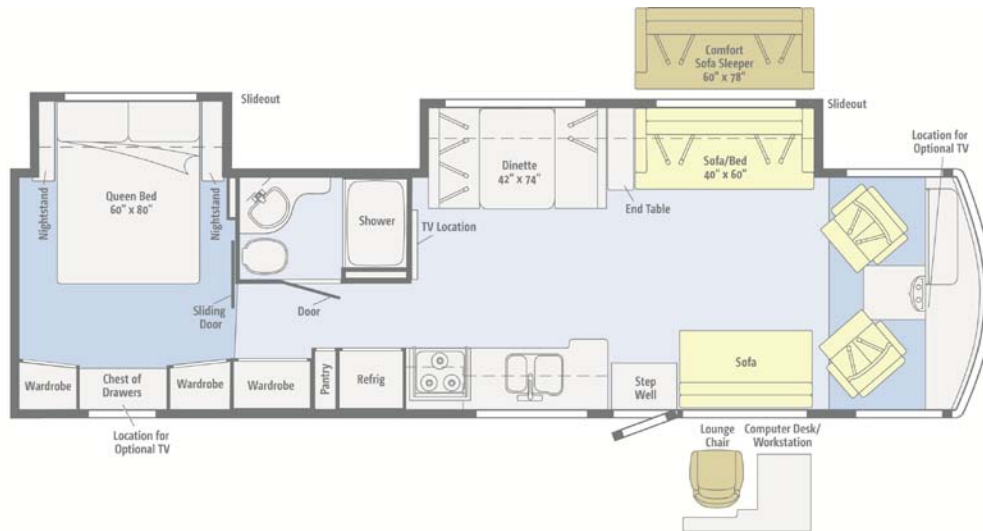

Vista 35F

2012 WINNEBAGO

Vista 36D