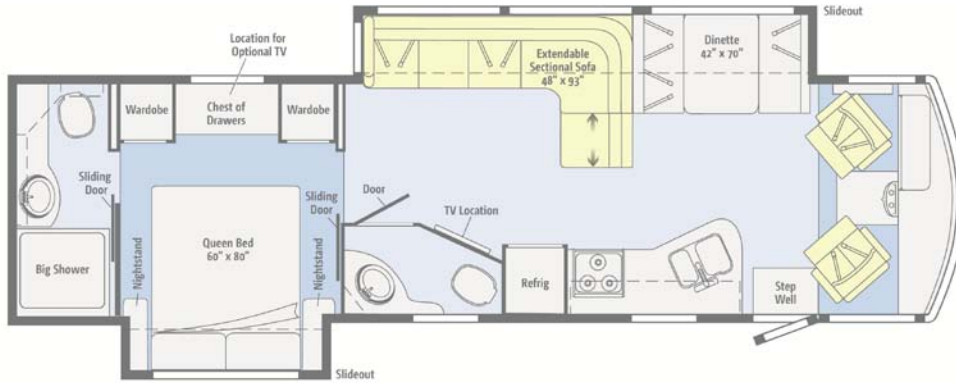

2012 WINNEBAGO