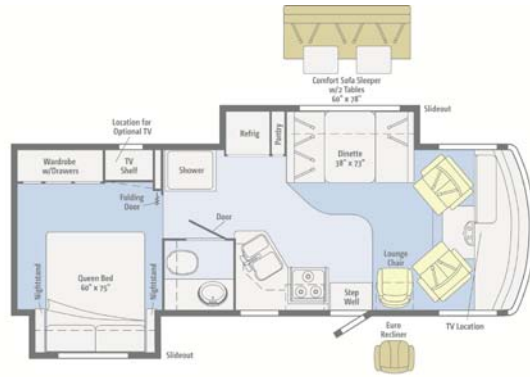

2012 VISTA®

Models: 26P, 30T (New), 32K, 35F, and 36D

Floorplans

- ◆ 26P (Carryover)
- ◆ **30T (NEW Triple-Slide Floorplan)**
- ◆ 32K (Carryover)
- ◆ 35F (Carryover)
- ◆ 36D (Carryover)

Exterior Features

1. One Standard Graphics Package.
2. Two Deluxe Exterior Graphics Packages.
3. Four Full-Body Paint Packages.
4. More compartment doors have been side hinged.
5. New Standard 22.5" Alloy Wheels on 35F and 36D.
 - a. Sidewalls extend 4" lower below the beltline.
 - b. Compartment doors are 4" taller for better access.
 - c. Compartments are 4" taller for a 17 percent increase in exterior storage (36D is up to 131 cu. ft. from 112 cu. ft.).
 - d. New front air dam.

Interior Features

1. Color Ways: "Fairfax," "Hearthstone," and "Stone Manor."
2. Two Wood Colors.
 - a. Forest Cherry and New Coffee Glazed Vienna Maple.
3. New optional workstation (#1BH) is integrated into the passenger side of the dash.
4. 35F – Galley overhead shelf will be adjustable.
5. 26P, 30T, and 32K showers will have plastic surrounds.
6. Added robe hooks to the 26P, 30T, and 35F.
7. Mattress in the 35F will be 60" x 80" (was 60" x 75").
8. Lounge area reading lights change to adjustable halogens.
9. Simplified Sofa Offerings – The standard sofa is fabric with a single Ultraleather™ upgrade.

2012 WINNEBAGO
Vista 26P

Standard Ultraleather	Optional Ultraleather	Carpet	Vinyl

Note: Dimensions shown are for sleeping space only and may vary due to styling differences. Dashed lines denote overhead storage areas.

Vista 35F

Note: Dimensions shown are for sleeping space only and may vary due to styling differences. Dashed lines denote overhead storage areas.

2012 WINNEBAGO

Vista 36D

Note: Dimensions shown are for sleeping space only and may vary due to styling differences. Dashed lines denote overhead storage areas.