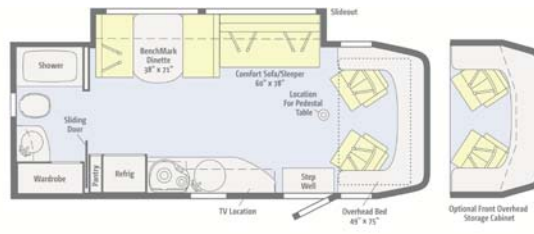

2012 WINNEBAGO