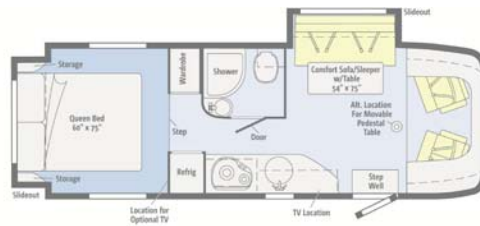

View 24M

2012 WINNEBAGO

View Profile 24G