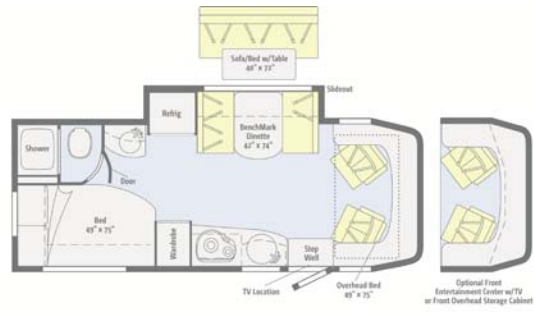

2012 WINNEBAGO

View 24J