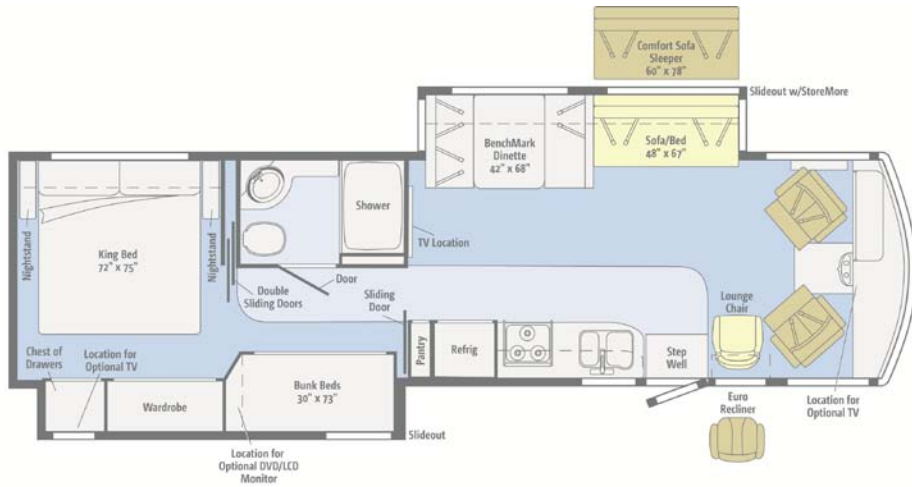

2012 WINNEBAGO

Sightseer 35J