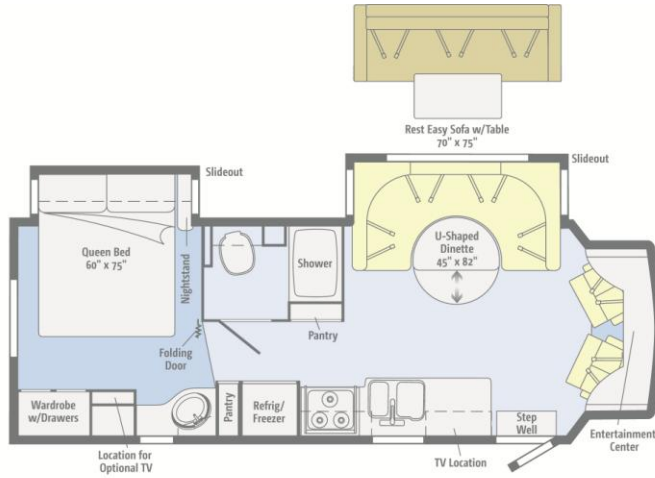

NEW!

2012 WINNEBAGO