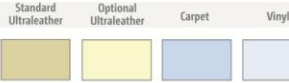

Aspect 28T

2012 WINNEBAGO

Aspect 30C