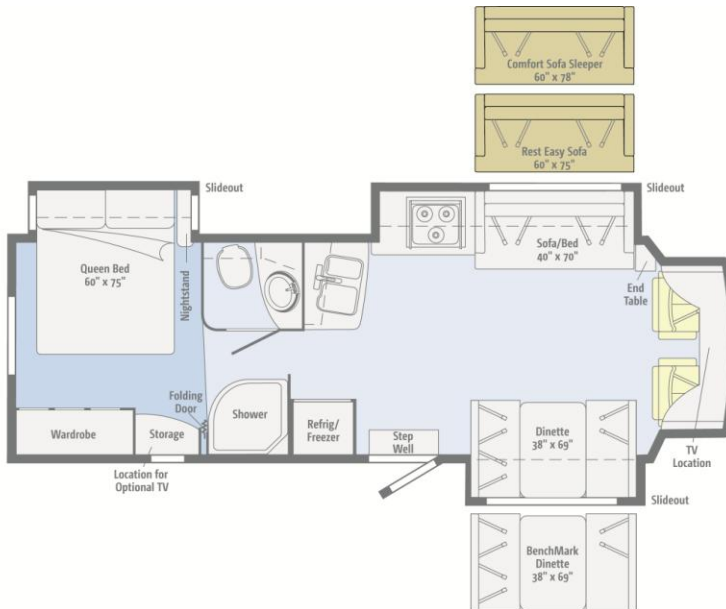

Aspect 28T

2012 WINNEBAGO

Aspect 30C