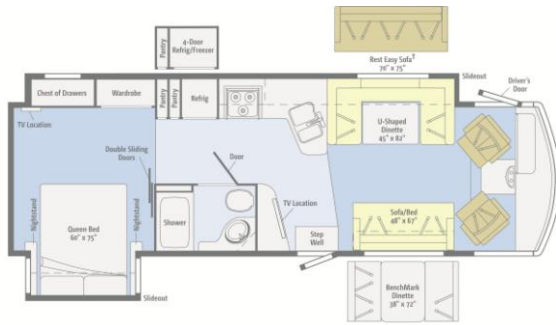

2012 ADVENTURER®

Models: 32H, 35P, and 37F

Exterior Features

1. Four Full-Body Paint Packages: "Golden Almond," "Bronze," "Ebony," and "Radiant."
2. New Front-End Design; New Front and Rear Wheel Lips.
3. New Rear Cap.
4. Exterior Protective Front Mask – Standard.
5. Power Gear® Leveling Jacks.
6. Electric Patio Awning – Changes to A&E®; Polyester (WeatherMax™) With Metal-Wrap Cover (Windsensor – NA).

Interior Features

1. Color Ways: "Travertine," "Provence," and "Hawthorne" (Carryover).
2. Woodgrains Offered: Honey Cherry, Forest Cherry, and Coffee Glazed Vienna Maple (New).
3. New Instrument Panel, Convenience Tray, Driver/Passenger Trim Panels, and Workstation.
4. Driver/Passenger Window Shades – Standard.
5. Power Driver's Seat, 6-Way – Standard.
6. Video Camera System, Color – Standard.
7. Defroster Fans – Standard.
8. New Slideroom Trim.
9. Vinyl Tile Flooring – 16" x 16".
10. New Decorative Lights.
11. New Euro Recliner with Built-In Footrest – 37F (Availability Early June).
12. New Galley Backsplash.
13. Microwave/Convection Oven with Range Fan – Standard.
14. Corian® Solid-Surface Bath Countertop.
15. New Undermount Corian Lavatory Sink.
16. Redesigned Power Adjustable Bed on 37F.
17. Solar Panel/Battery Charger – Standard.
18. 26" LCD TV, Bedroom – Standard on 35P.
19. New Over-the-Air "Jack" Antenna from King-Dome® – Standard.
20. TV Brands – Samsung® (26", 32", 40"); Jensen® (19" Bedroom on 32H).