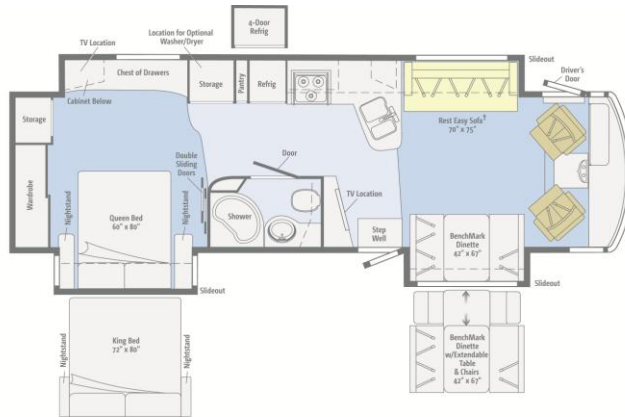

Adventurer 32H

2012 WINNEBAGO