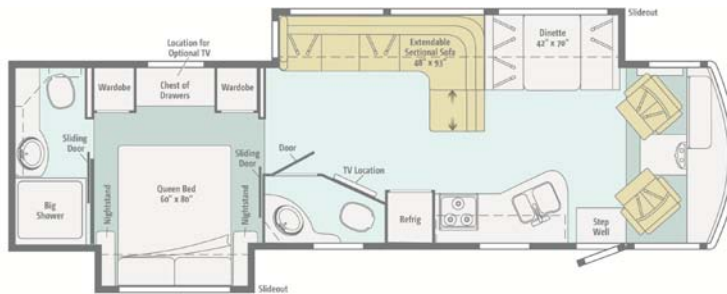

Sunstar 32K

2012 ITASCA