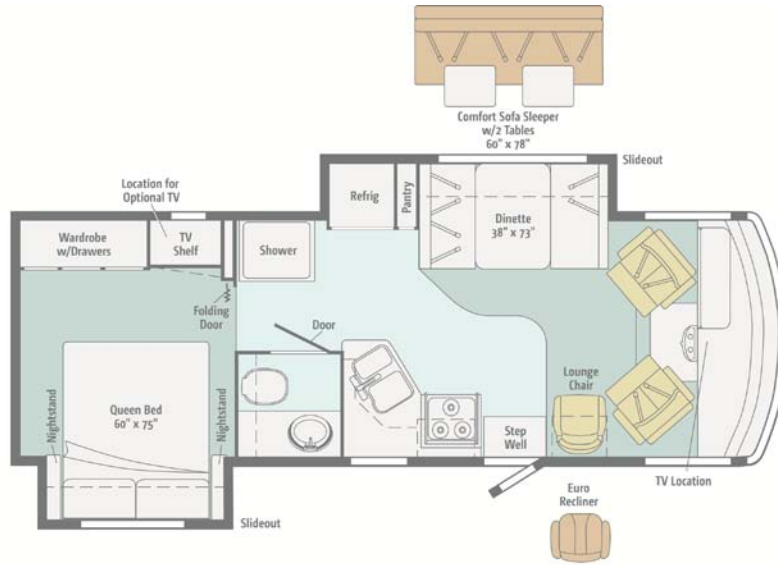

2012 ITASCA

Sunstar 26P

NEW!

2012 ITASCA

Sunstar 30T