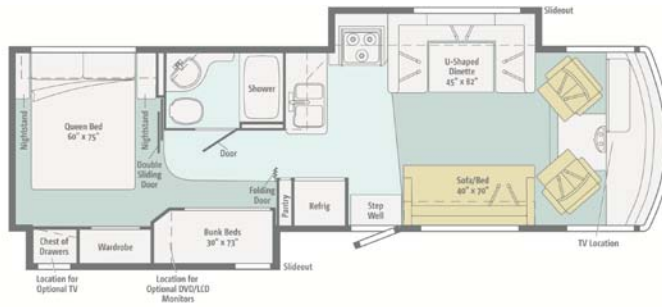

2012 ITASCA