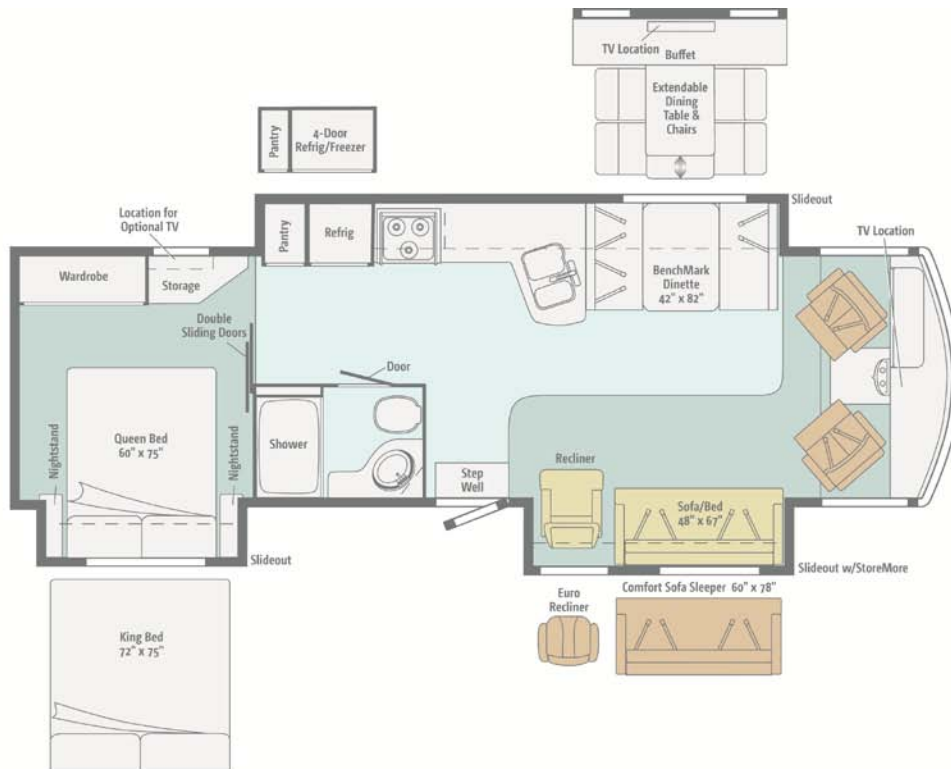

NEW!

2012 ITASCA

Sunova 30A

2012 ITASCA

Sunova 33C