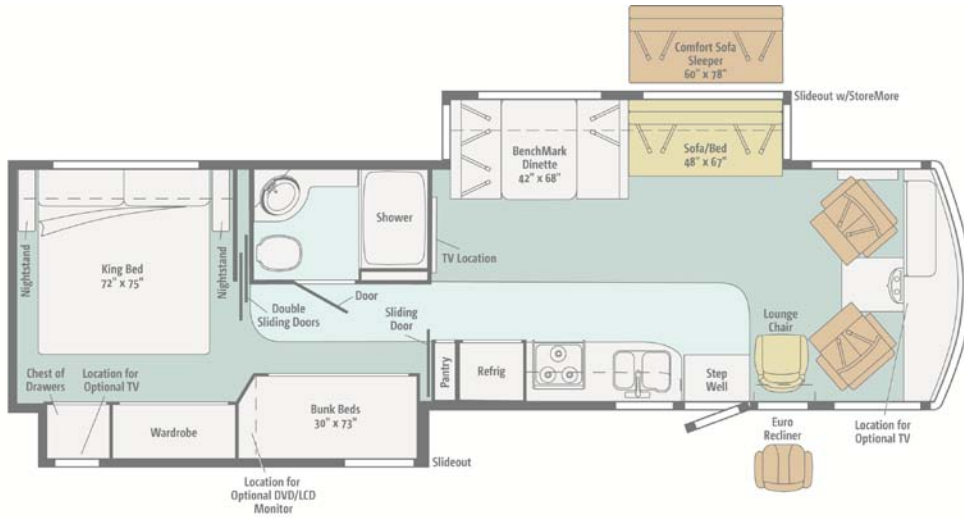

2012 ITASCA