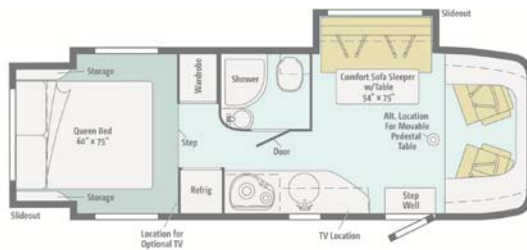

2012 ITASCA

Navion iQ 24G

Optional
UltraLeather

Carpet

Vinyl Tile