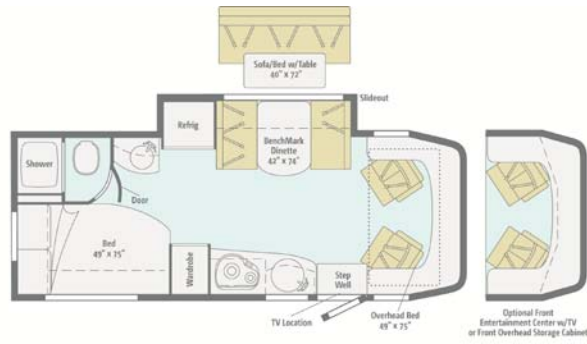

2012 ITASCA

Navion 24J

Optional
UltraLeather

Vinyl

NEW!