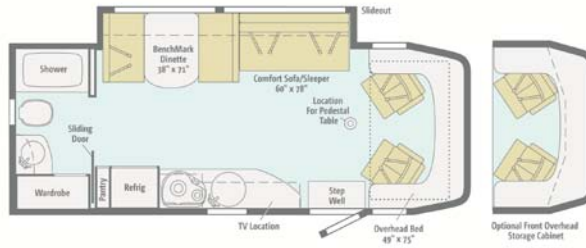

2012 ITASCA

Navion 24M

Optional
UltraLeather

Vinyl