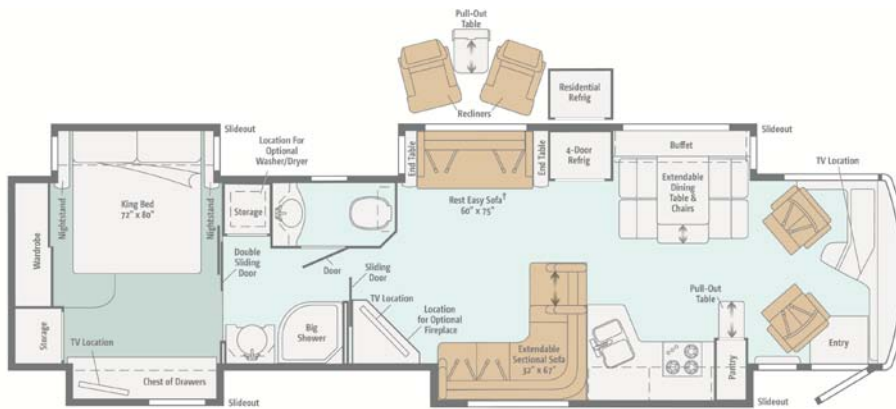

Options Made Standard

1. 62R– Passenger queen seat (heated).

Things To Be Aware Of

- Folding exterior table is no longer provided with exterior tray option (23N).
- The bedroom TV in the 42QD is no longer powered up/down (stationary).
- Cedar lining has been removed from the wardrobe areas.
- Leveling Jacks Brand – Power Gear® replaces HWH®.
- Now have 2-stage gas struts on exterior entertainment center door.
- Galley pullout island now locks in both the in and out positions.
- All Bathroom Windows – MCD shades replace to metal mini blinds.

NEW!

2012 ITASCA

Ellipse 42JD

Standard Ultraleather Carpet Ceramic Tile

Note: Dimensions shown are for sleeping space only and may vary due to styling differences. Dashed lines denote overhead storage areas.

† Available with single or dual controls. Dual-control option includes only two seat belts.

2012 Itasca

Ellipse 42QD

Standard Ultraleather Carpet Porcelain Tile

Note: Dimensions shown are for sleeping space only and may vary due to styling differences. Dashed lines denote overhead storage areas.

2012 ITASCA

Ellipse 42AD

Standard Ultraleather Carpet Ceramic Tile

Note: Dimensions shown are for sleeping space only and may vary due to styling differences. Dashed lines denote overhead storage areas.

† Available with single or dual controls. Dual-control option includes only two seat belts.