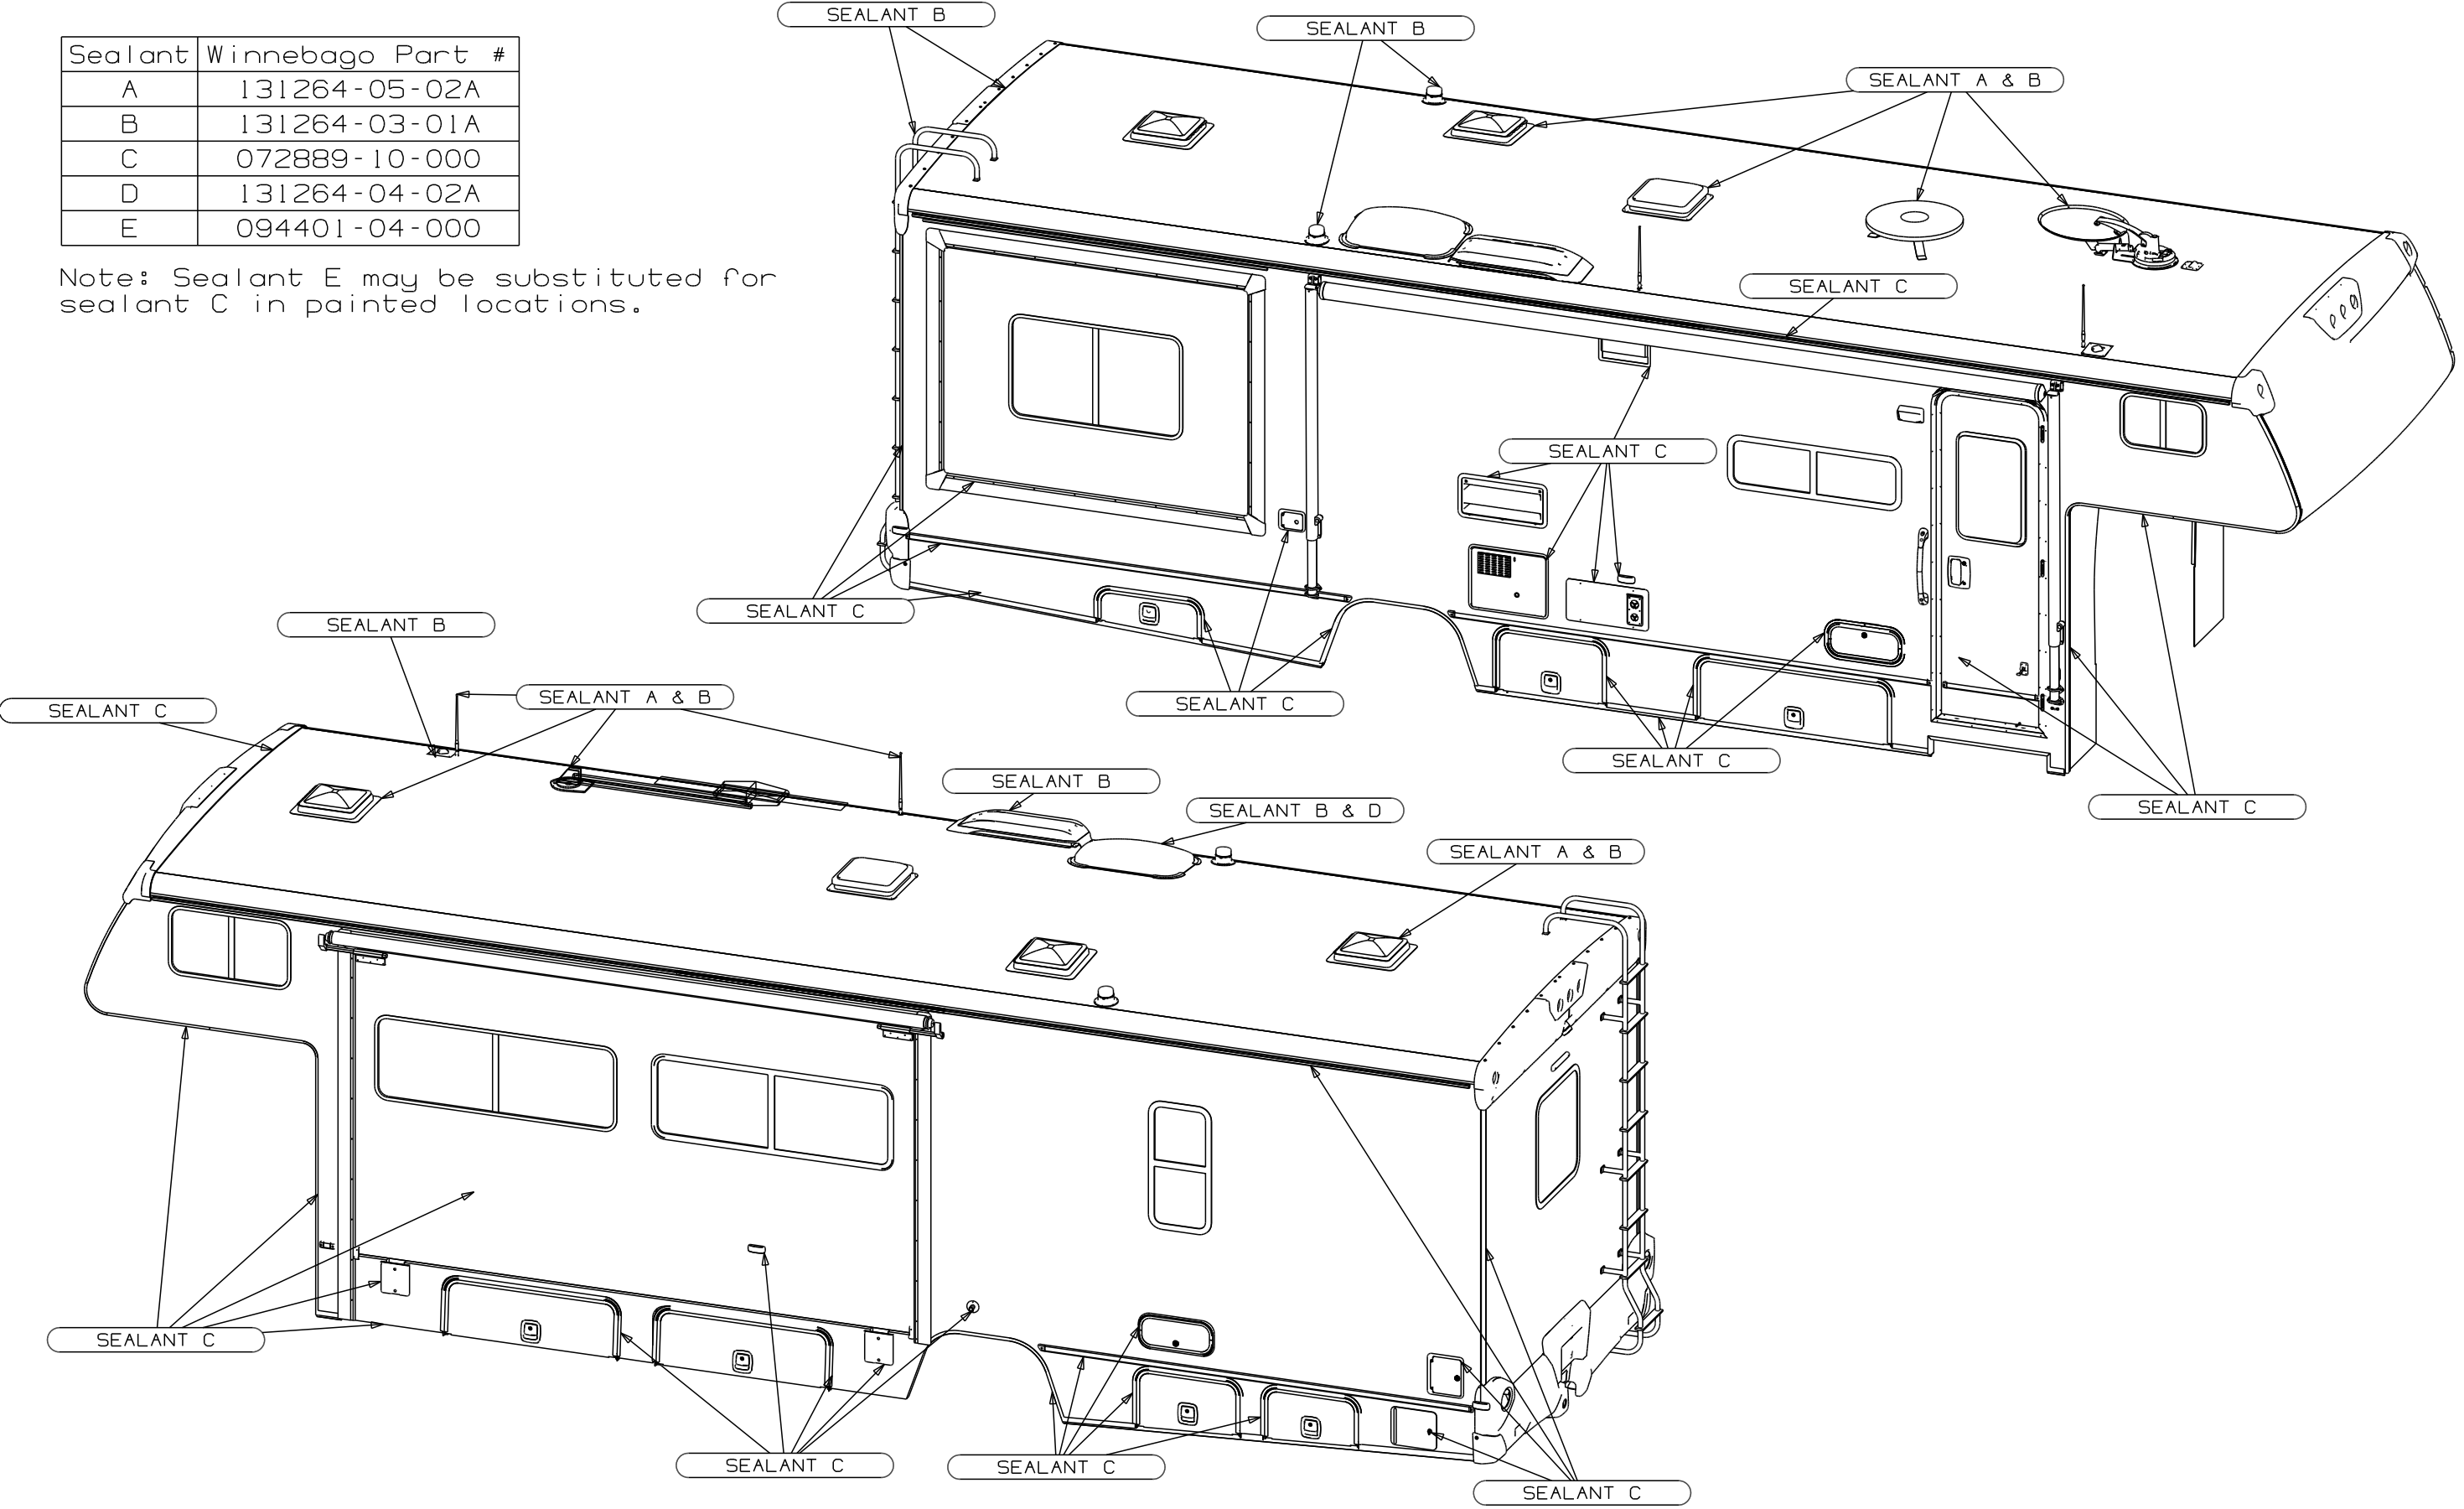

Sealant	Winnebago Part #
A	131264-05-02A
B	131264-03-01A
C	072889-10-000
D	131264-04-02A
E	094401-04-000

Note: Sealant E may be substituted for sealant C in painted locations.

2010 WINNEBAGO OUTLOOK 331C SEALANT CALL-OUT SHEET