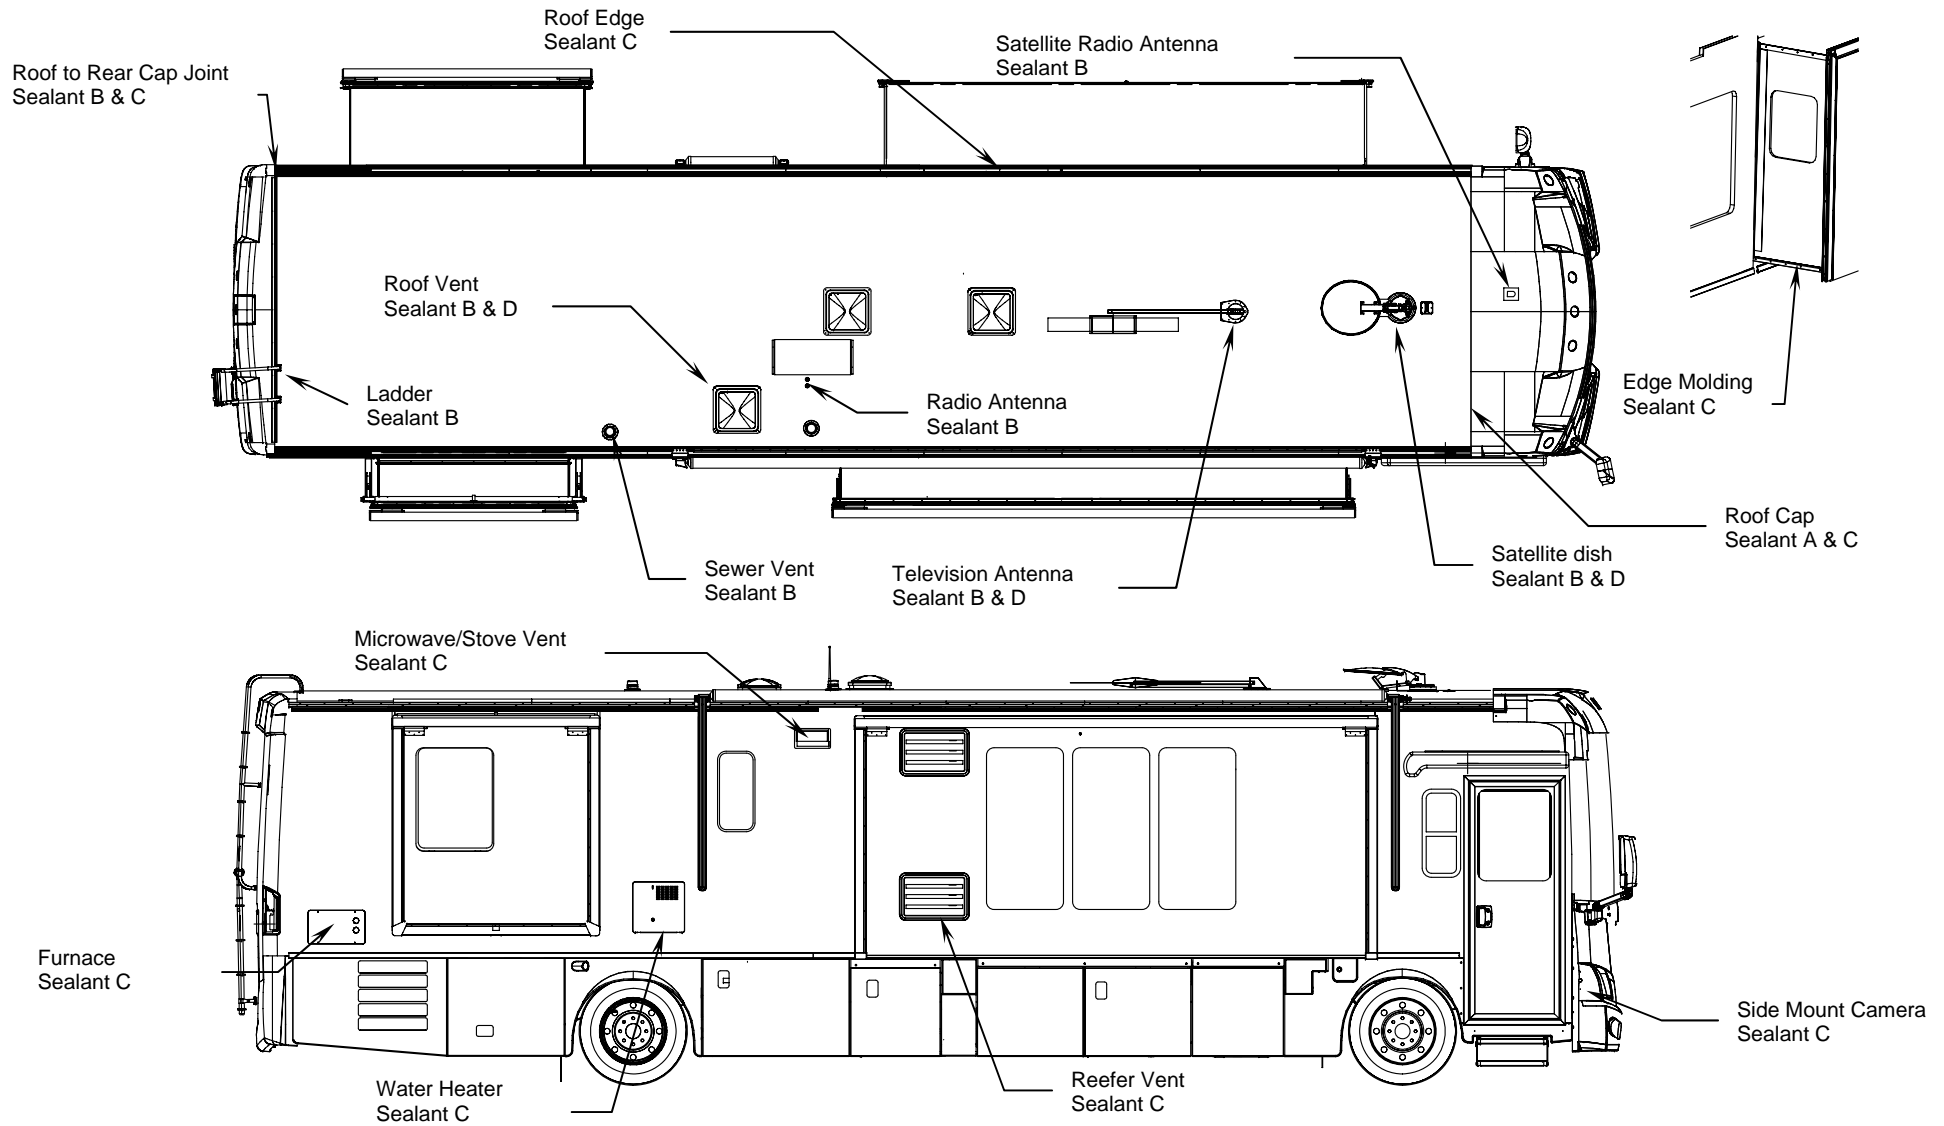

# 2009 ITASCA ELLIPSE/WINNEBAGO TOUR SEALANT CALLOUT SHEET

Sealants may be purchased from your Winnebago or Itasca Dealer

This is only a graphic representation for sealants and does not represent actual component position  
**Note: Sealant 131264-03-02A may be used in place of sealant B.**  
 Revision A

Sealant	Winnebago Part #
A	072889-10-000
B	131264-03-01A
C	094401-04-000
D	131264-05-02A