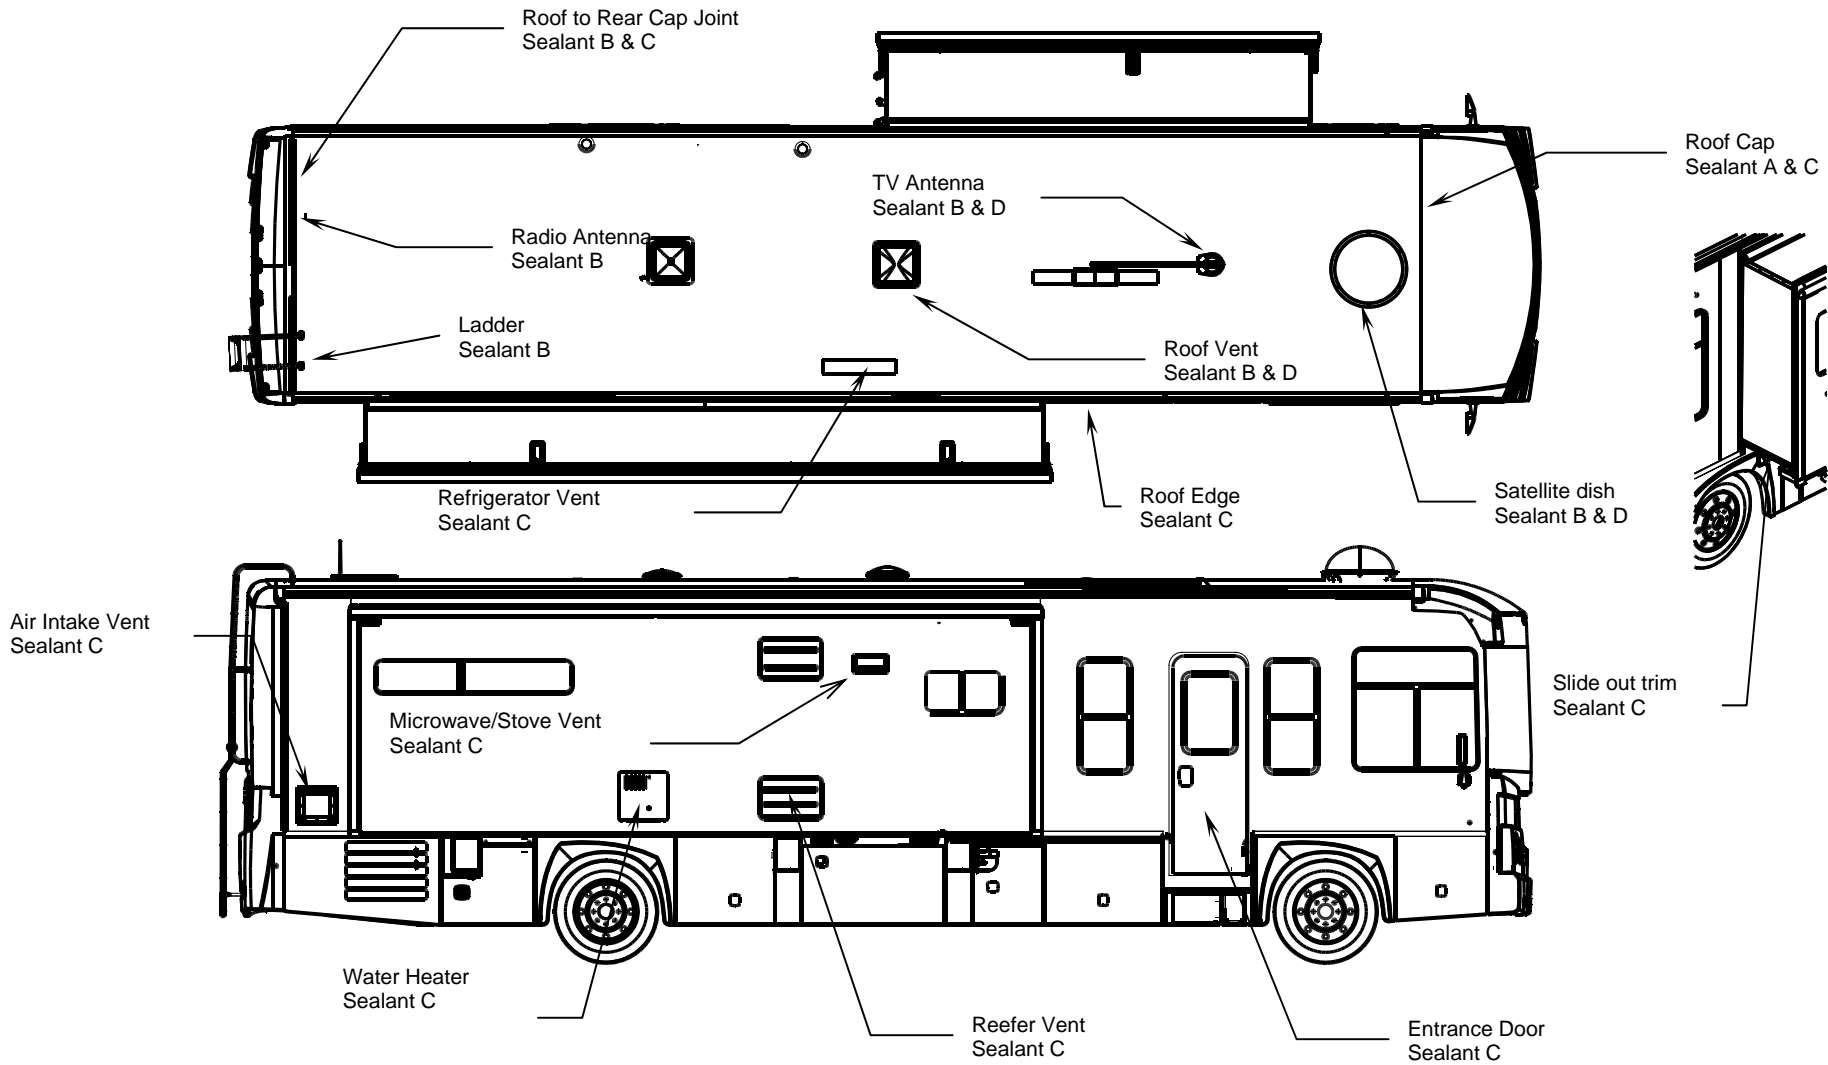

2009 ITASCA LATITUDE/WINNEBAGO DESTINATION SEALANT CALLOUT SHEET

Sealants may be purchased from your Winnebago or Itasca Dealer

This is only a graphic representation for sealants and does not represent actual component position

Note: Sealant 131264-03-02A may be substituted for sealant B.
 Sealant A may be substituted for sealant C in unpainted areas

Revision A

Sealant	Winnebago Part #
A	072889-10-000
B	131264-03-01A
C	094401-04-000
D	131264-05-02A
E	131264-04-02A