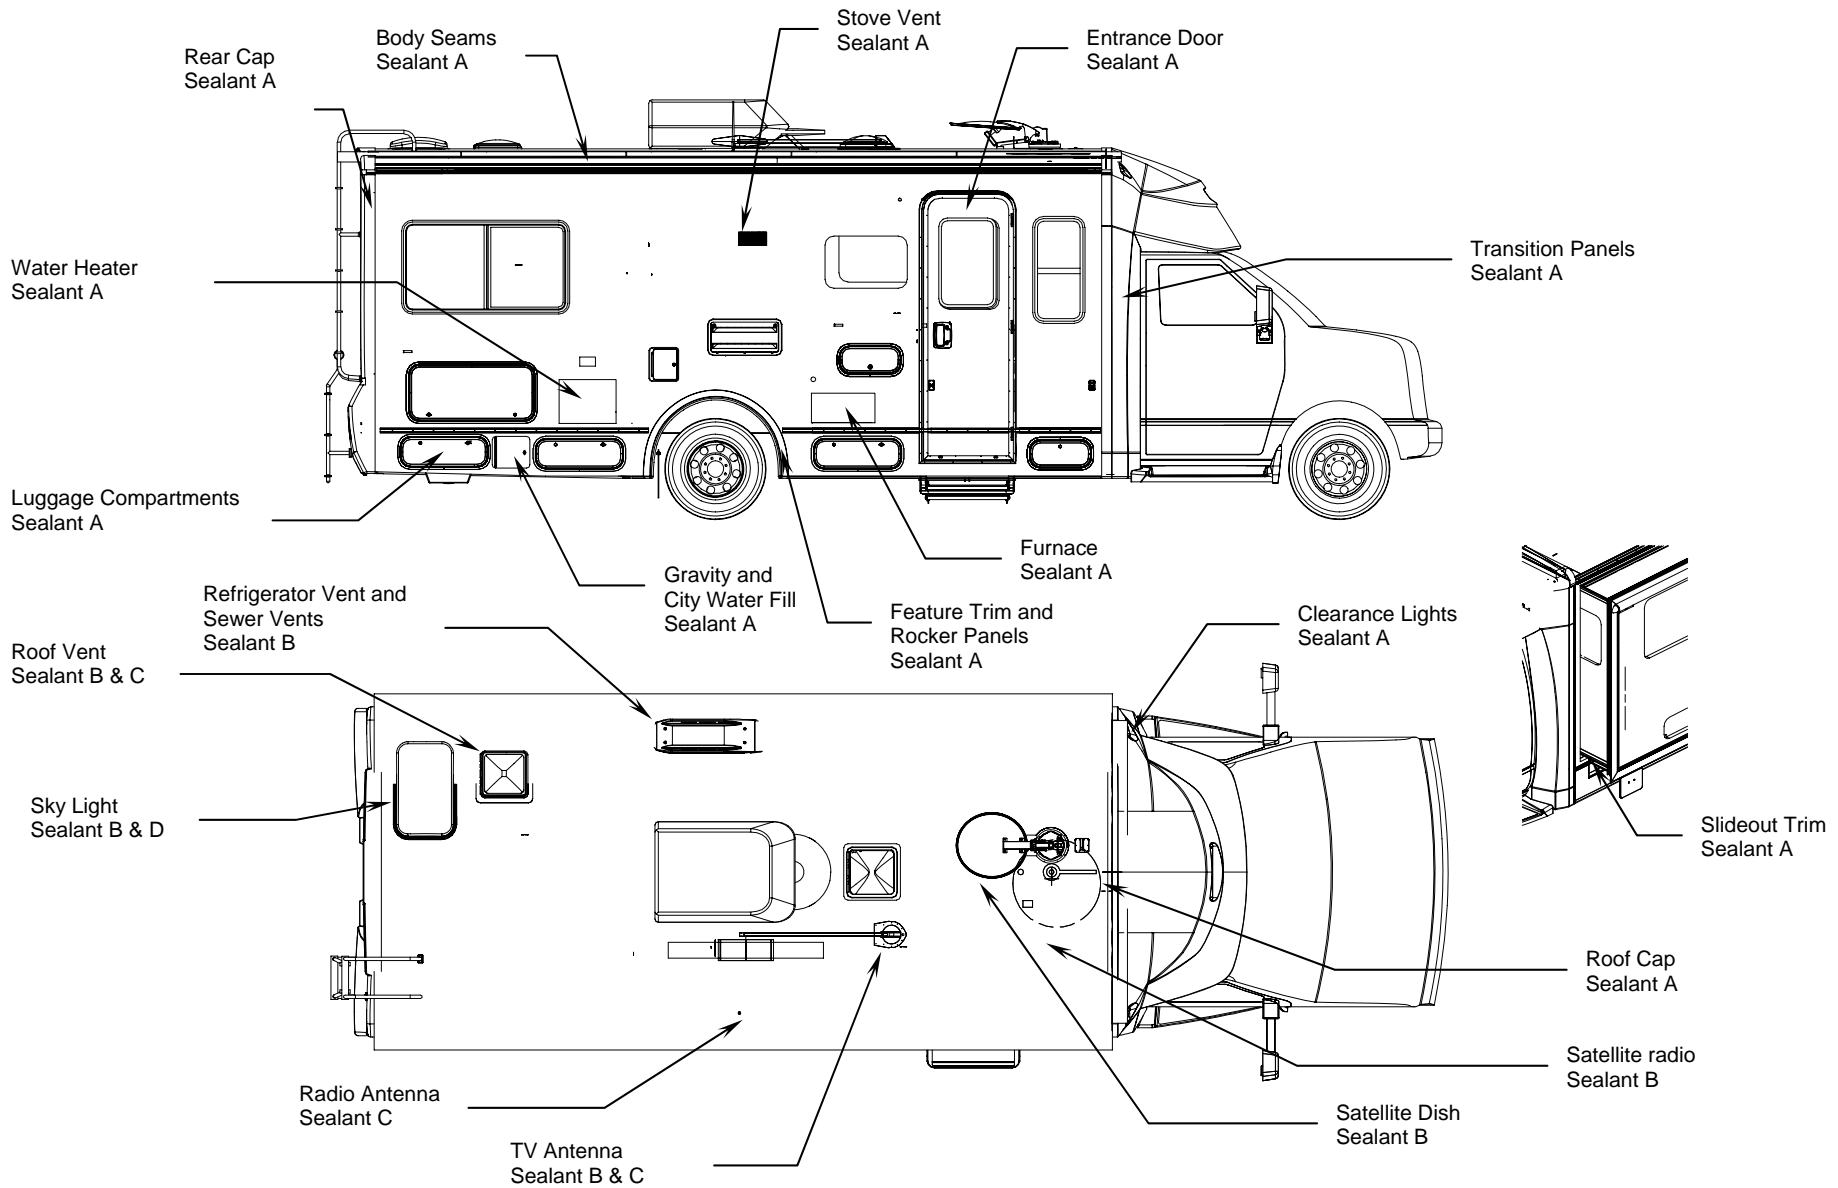

2009 WINNEBAGO ASPECT & ITASCA CAMBRIA SEALANT CALLOUT SHEET

Sealants may be purchased from your Winnebago or Itasca Dealer

Note: Part number 094401-04-000 should be used in place of Sealant A on painted areas.

Sealant 131264-03-01A may be substituted for sealant B.

This is only a graphic representation for sealants and does not represent actual component position.

Rev A

Sealant	Winnebago Part #
A	072889-10-000
B	131264-03-02A
C	131264-05-02A
D	131264-04-02A