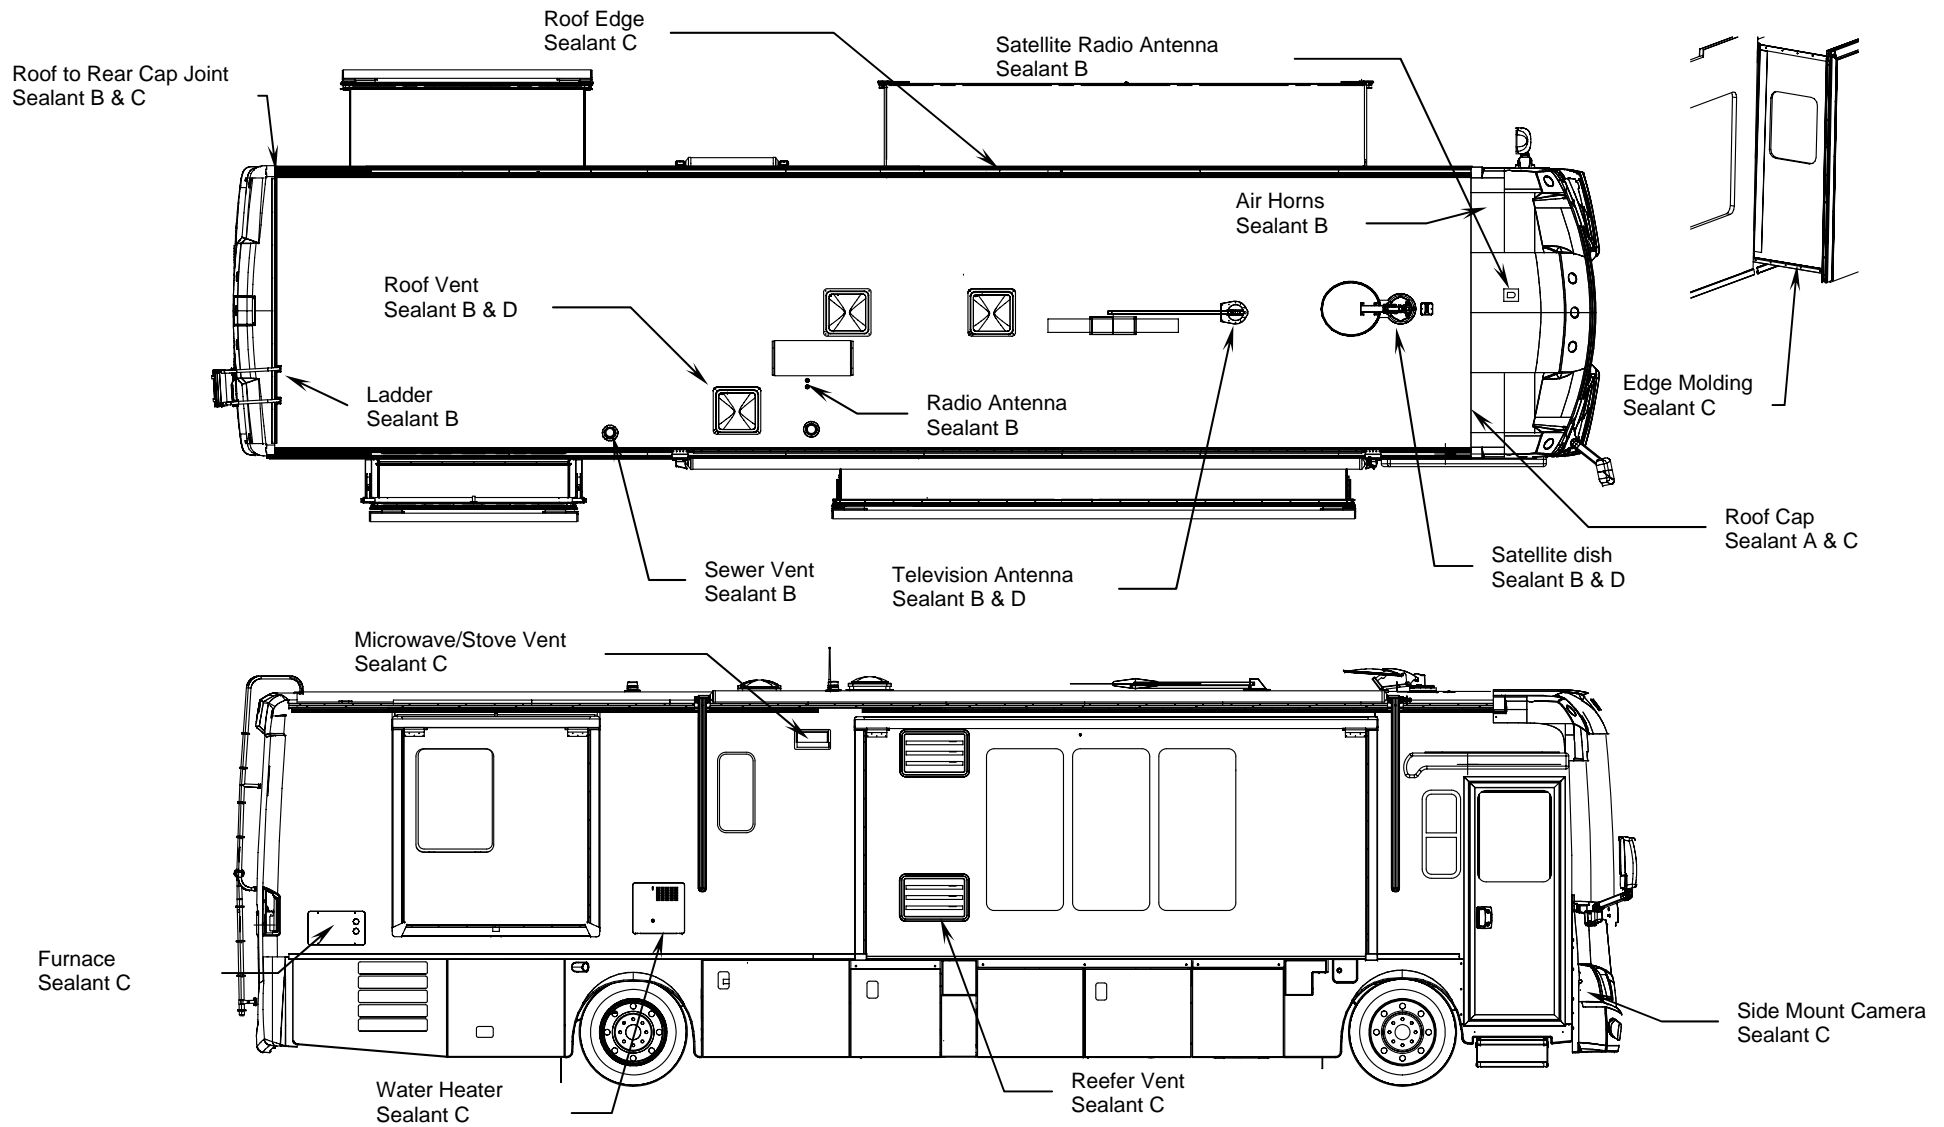

2008 ITASCA ELLIPSE/WINNEBAGO TOUR SEALANT CALLOUT SHEET

Sealants may be purchased from your Winnebago or Itasca Dealer

This is only a graphic representation for sealants and does not represent actual component position

Note: Sealant 131264-03-02A may be used in place of sealant B.

Revision A

Sealant	Winnebago Part #
A	072889-10-000
B	131264-03-01A
C	094401-04-000
D	131264-05-02A