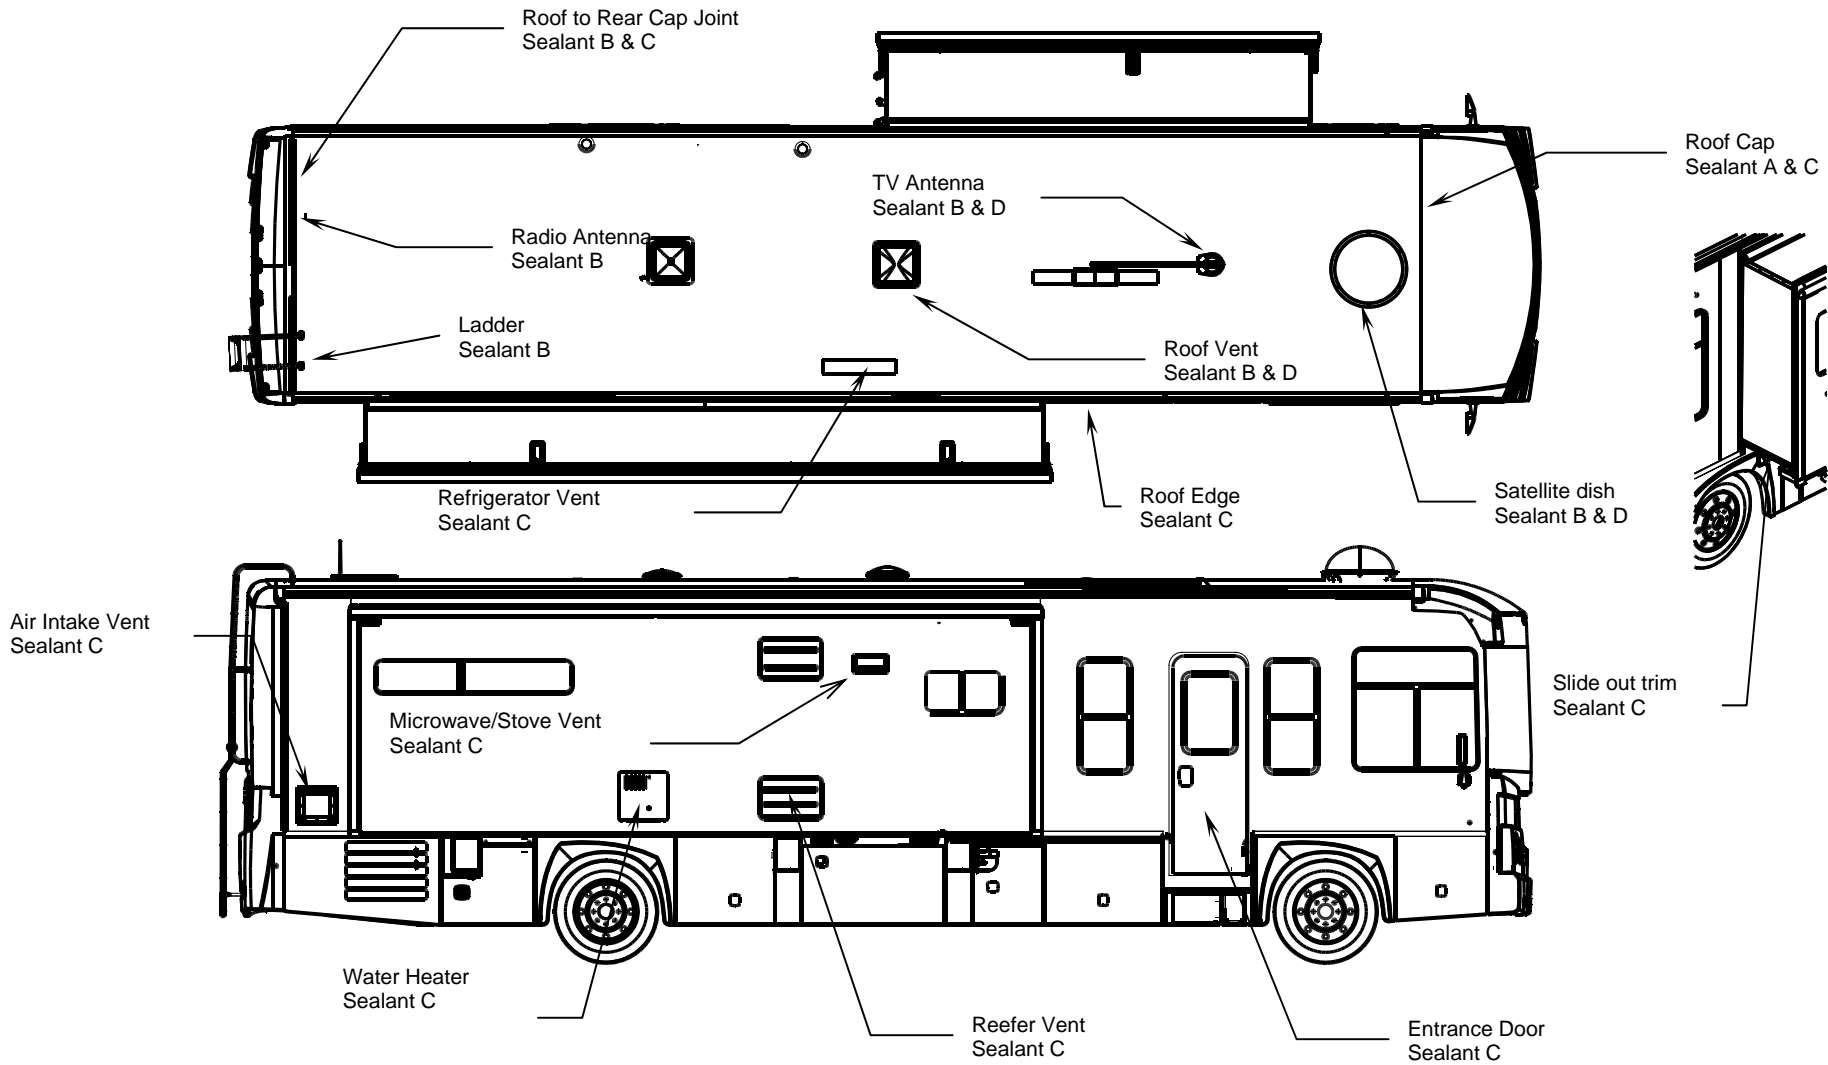

# 2008 ITASCA LATITUDE/WINNEBAGO DESTINATION SEALANT CALLOUT SHEET

Sealants may be purchased from your Winnebago or Itasca Dealer

This is only a graphic representation for sealants and does not represent actual component position

**Note:** Sealant 131264-03-02A may be substituted for sealant B.  
 Sealant A may be substituted for sealant C in unpainted areas

Revision A

Sealant	Winnebago Part #
A	072889-10-000
B	131264-03-01A
C	094401-04-000
D	131264-05-02A
E	131264-04-02A