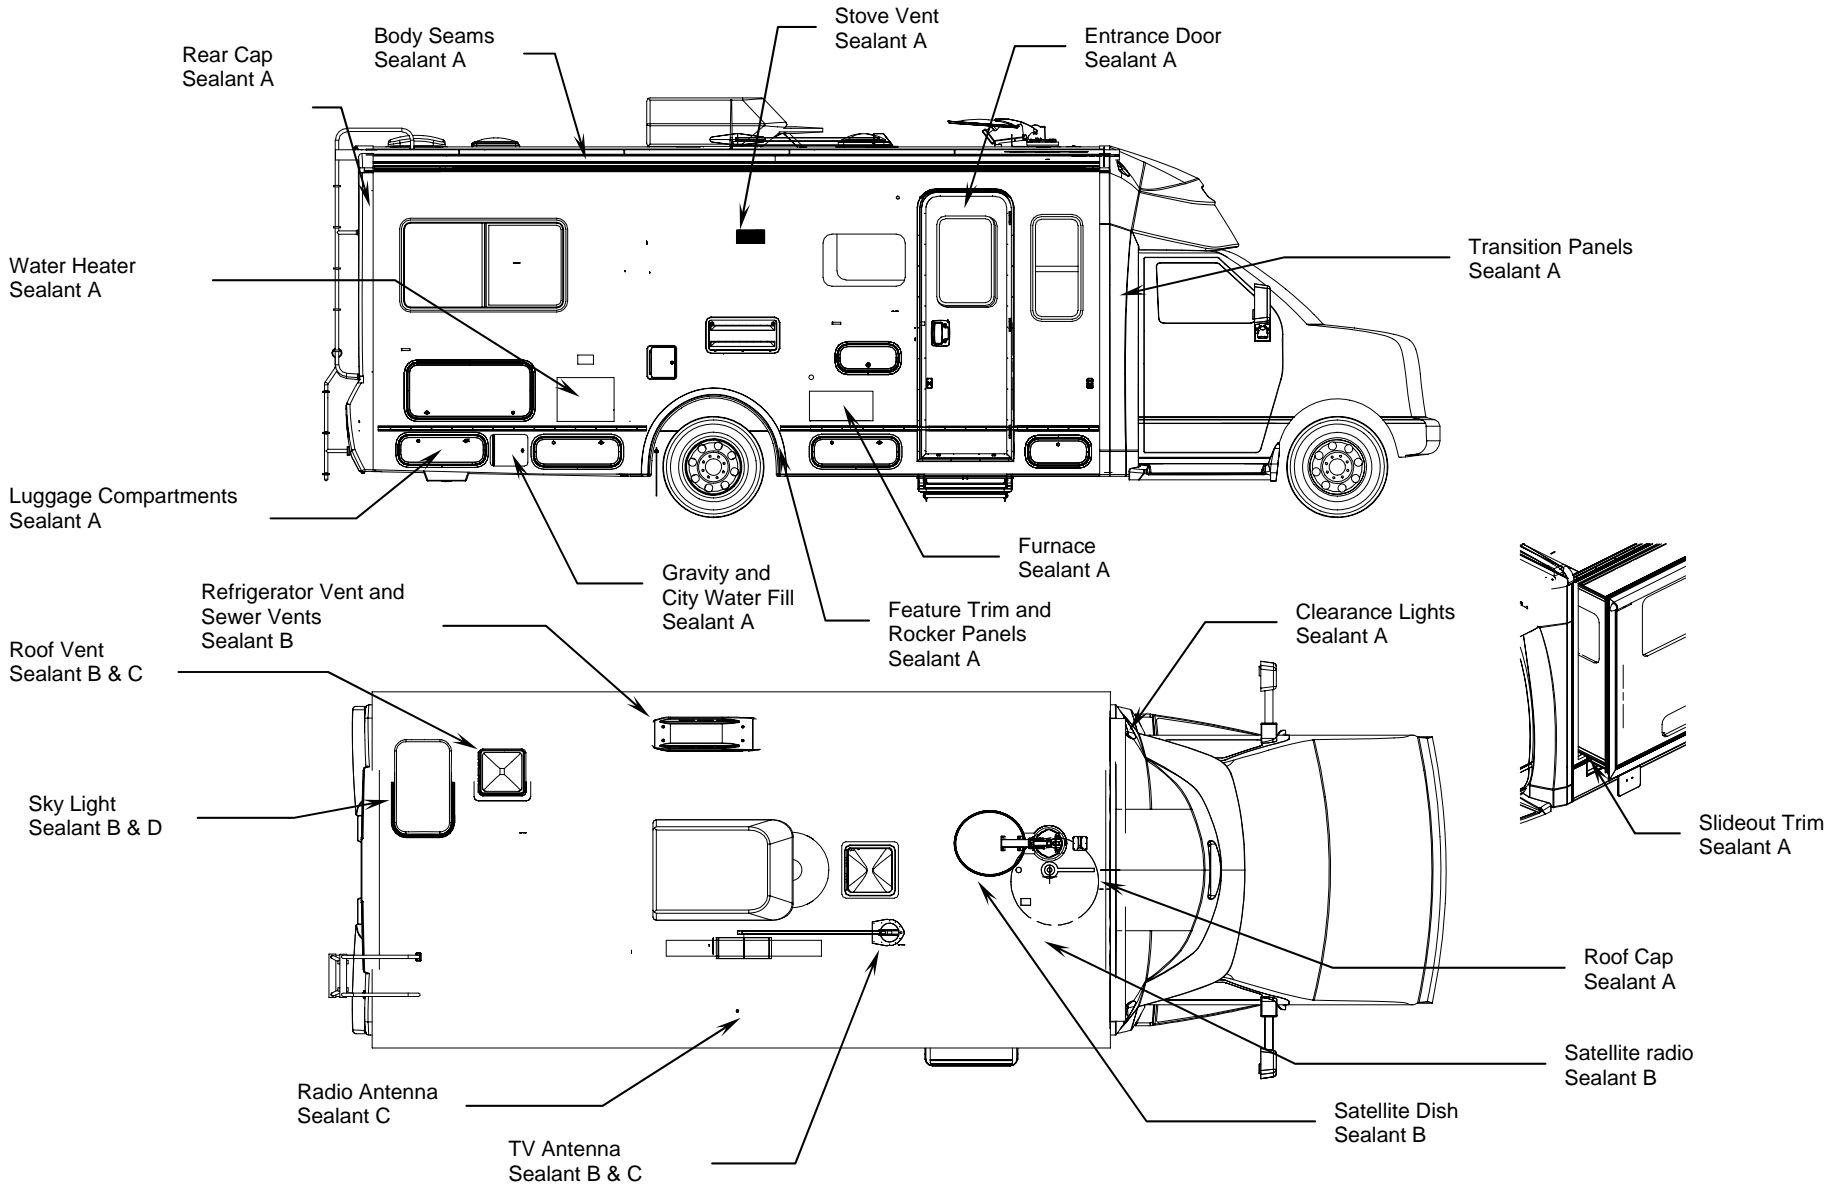

# 2008 ASPECT & CAMBRIA SEALANT CALLOUT SHEET

Sealants may be purchased from your Winnebago or Itasca Dealer

**Note: Part number 094401-04-000 should be used in place of Sealant A on painted areas.**

**Sealant 131264-03-01A may be substituted for sealant B.**

This is only a graphic representation for sealants and does not represent actual component position.

Rev A

Sealant	Winnebago Part #
A	072889-10-000
B	131264-03-02A
C	131264-05-02A
D	131264-04-02A