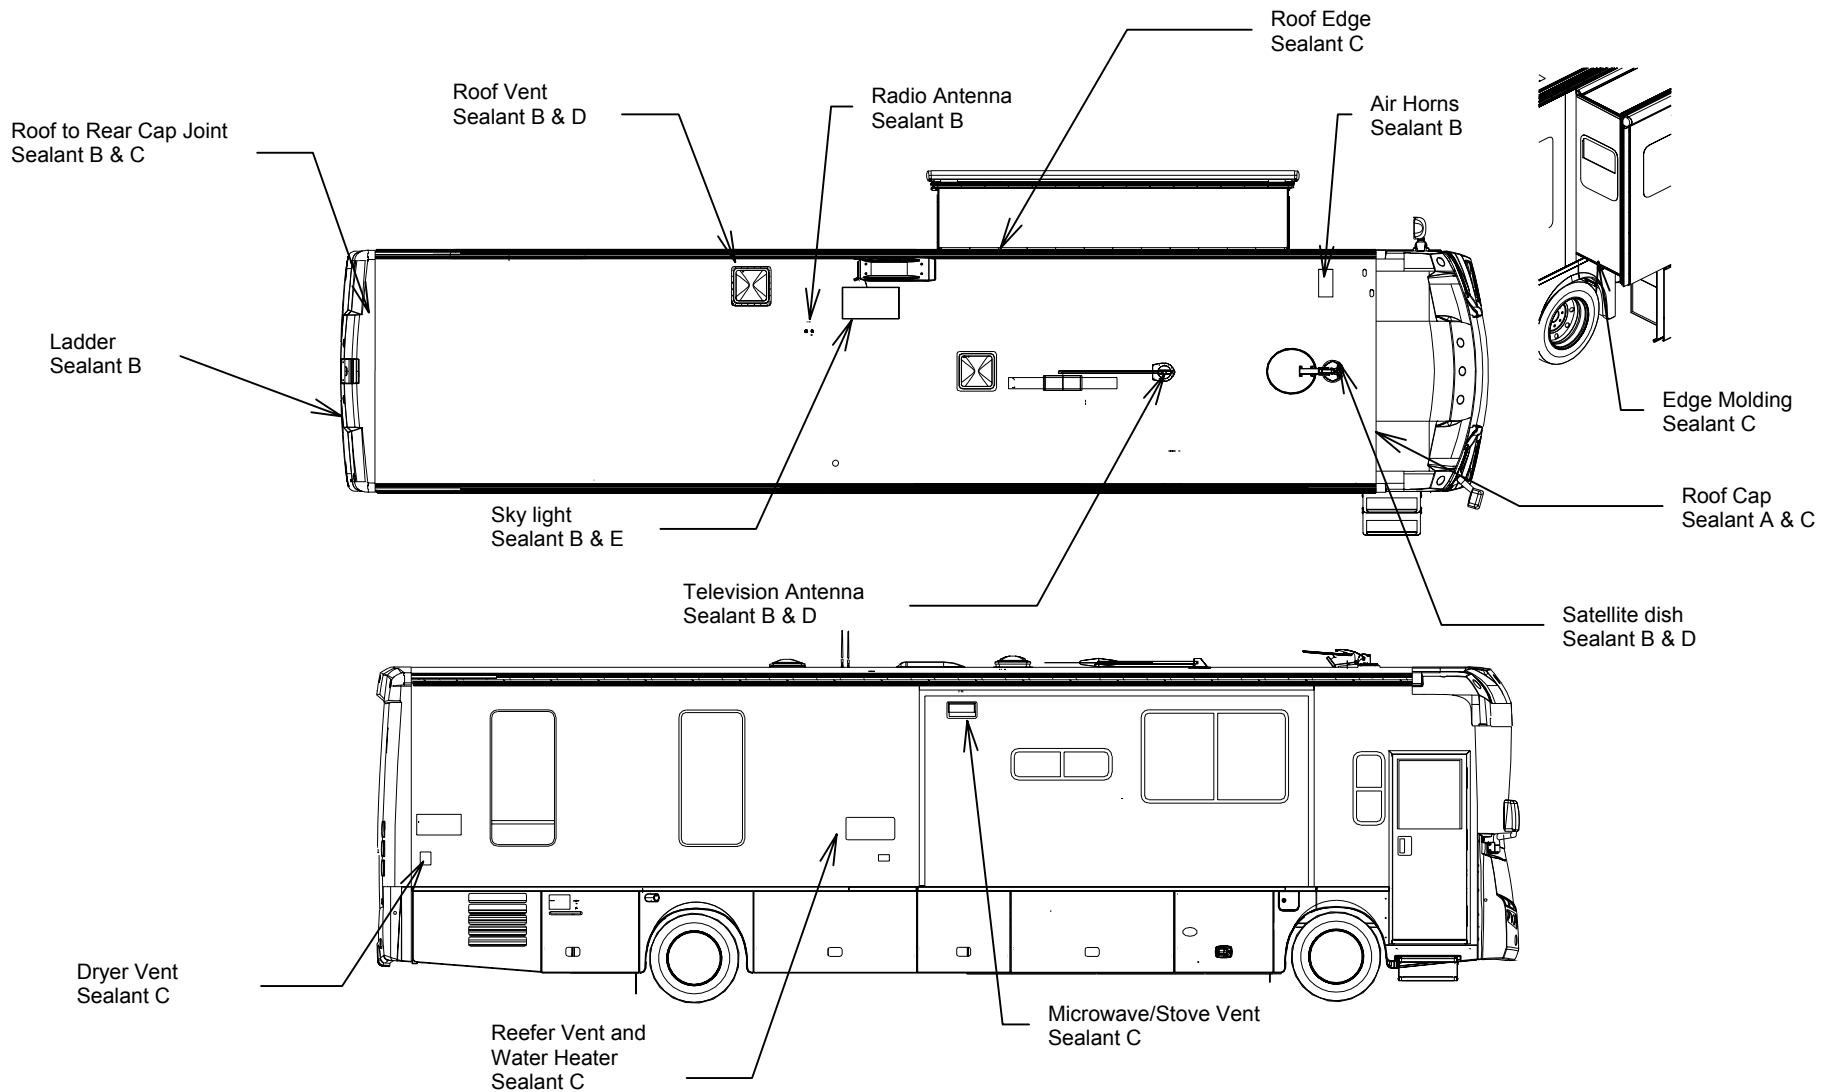

# 2007 ITASCA ELLIPSE/WINNEBAGO TOUR SEALANT CALLOUT SHEET

Sealants may be purchased from your Winnebago or Itasca Dealer

This is only a graphic representation for sealants and does not represent actual component position

**Note: Sealant 131264-03-02A may be used in place of sealant B.**

Revision A

Sealant	Winnebago Part #
A	072889-10-000
B	131264-03-01A
C	094401-04-000
D	131264-05-02A
E	131264-04-02A