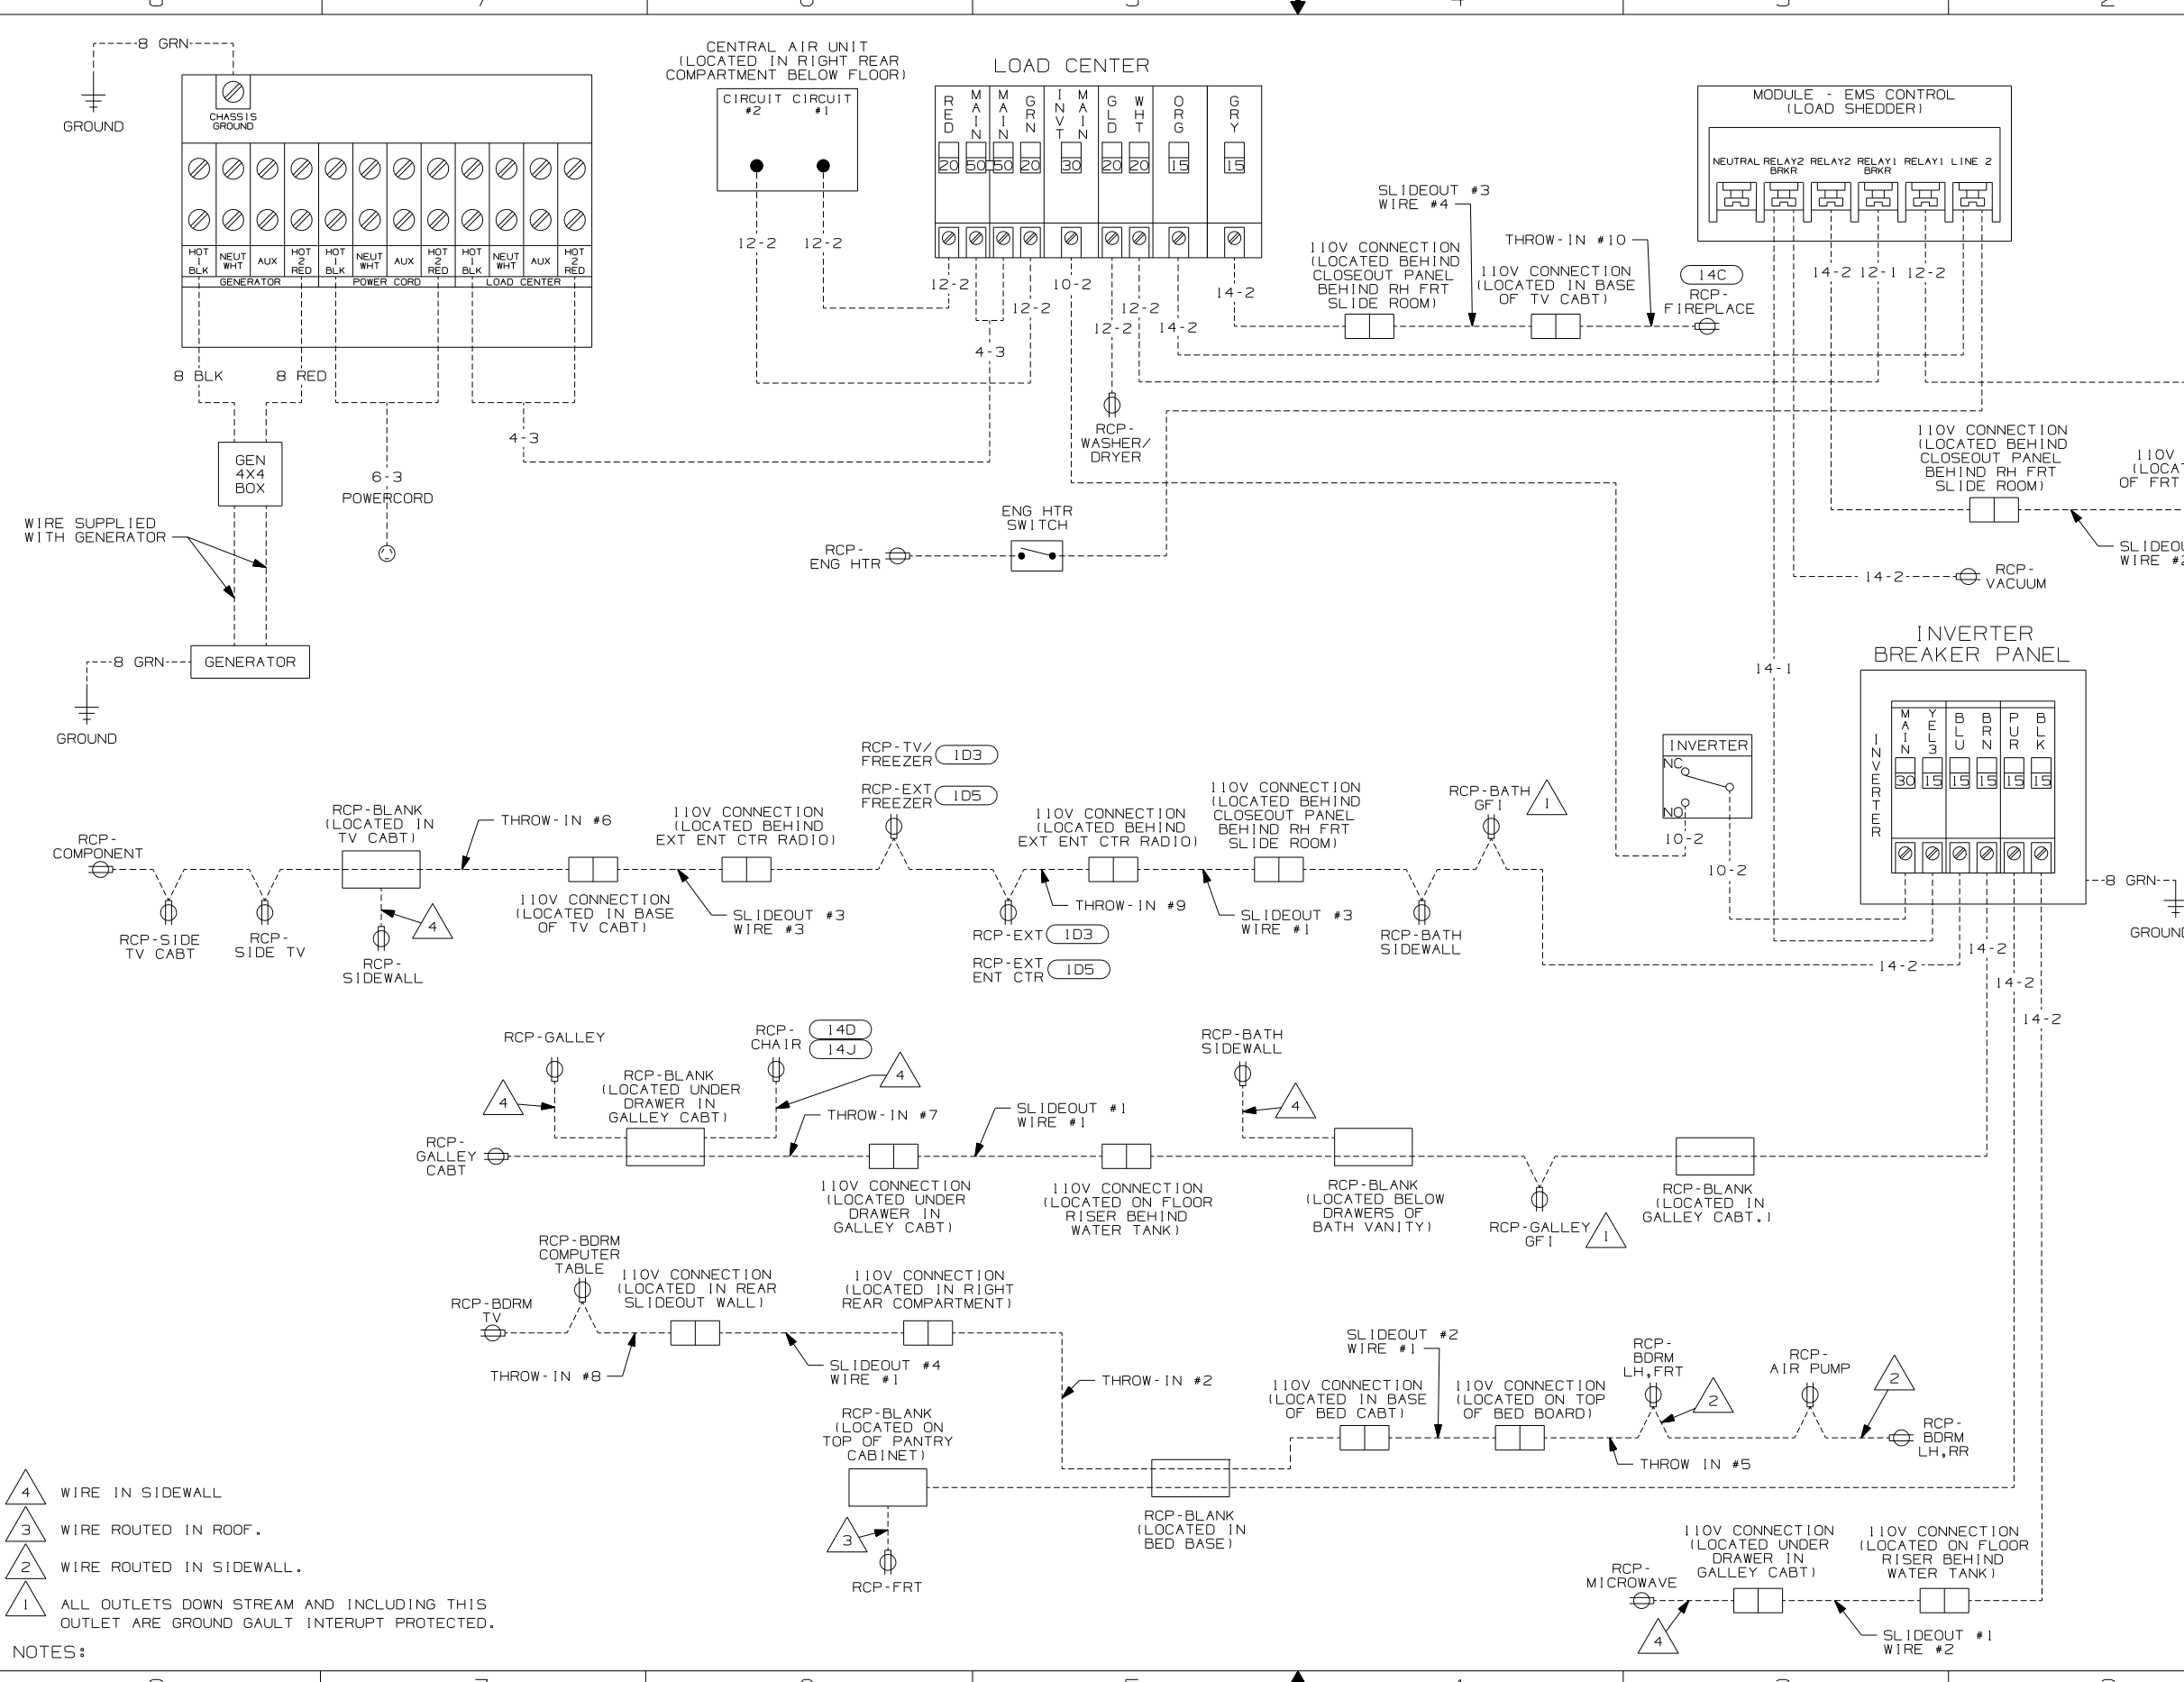

- (14C) FIREPLACE-ELECTRIC
- (14J) LOUNGE CHAIR-EURO ULTRALTHR
- (14D) LOUNGE CHAIR-EURO LEATHER
- (ID5) ENTERTAINMENT CENTR/EXT W/CD
- (ID3) ENTERTAIN CENTR/EXT TV-DVD
- (12F) POWER CORD REEL
- (265) CODES/STANDARDS - CSA/CMVSS
- (1B1) CODES/STANDARDS - USA

WINNEBAGO		COPYRIGHT 2006 WINNEBAGO INDUSTRIES, INC.	
DFTR	ORIG. DATE		
CHKR	ALL DIMENSIONS ARE IN MILLIMETERS		
P.E.	FIRST USED	07 R40FD	
M.E.			
DSNR			
UNSPECIFIED TOLERANCES ARE:		MATERIAL:	
WHOLE DIM (X)	:		
ONE-PLACE (X.X)	:		
TWO-PLACE (X.XX)	:		
ANGLE	:		
THIRD ANGLE PROJECTION			
DO NOT SCALE DRAWING			
TITLE: WIRING DIAGRAM-BODY, 110V			
SHEET 1 of 1	PART NO	157677	REV
REF:	1 6/19/2006		

1. NOTES:
2. 4 WIRE IN SIDEWALL
   - 3 WIRE ROUTED IN ROOF.
   - 2 WIRE ROUTED IN SIDEWALL.
   - 1 ALL OUTLETS DOWN STREAM AND INCLUDING THIS OUTLET ARE GROUND GAULT INTERRUPT PROTECTED.