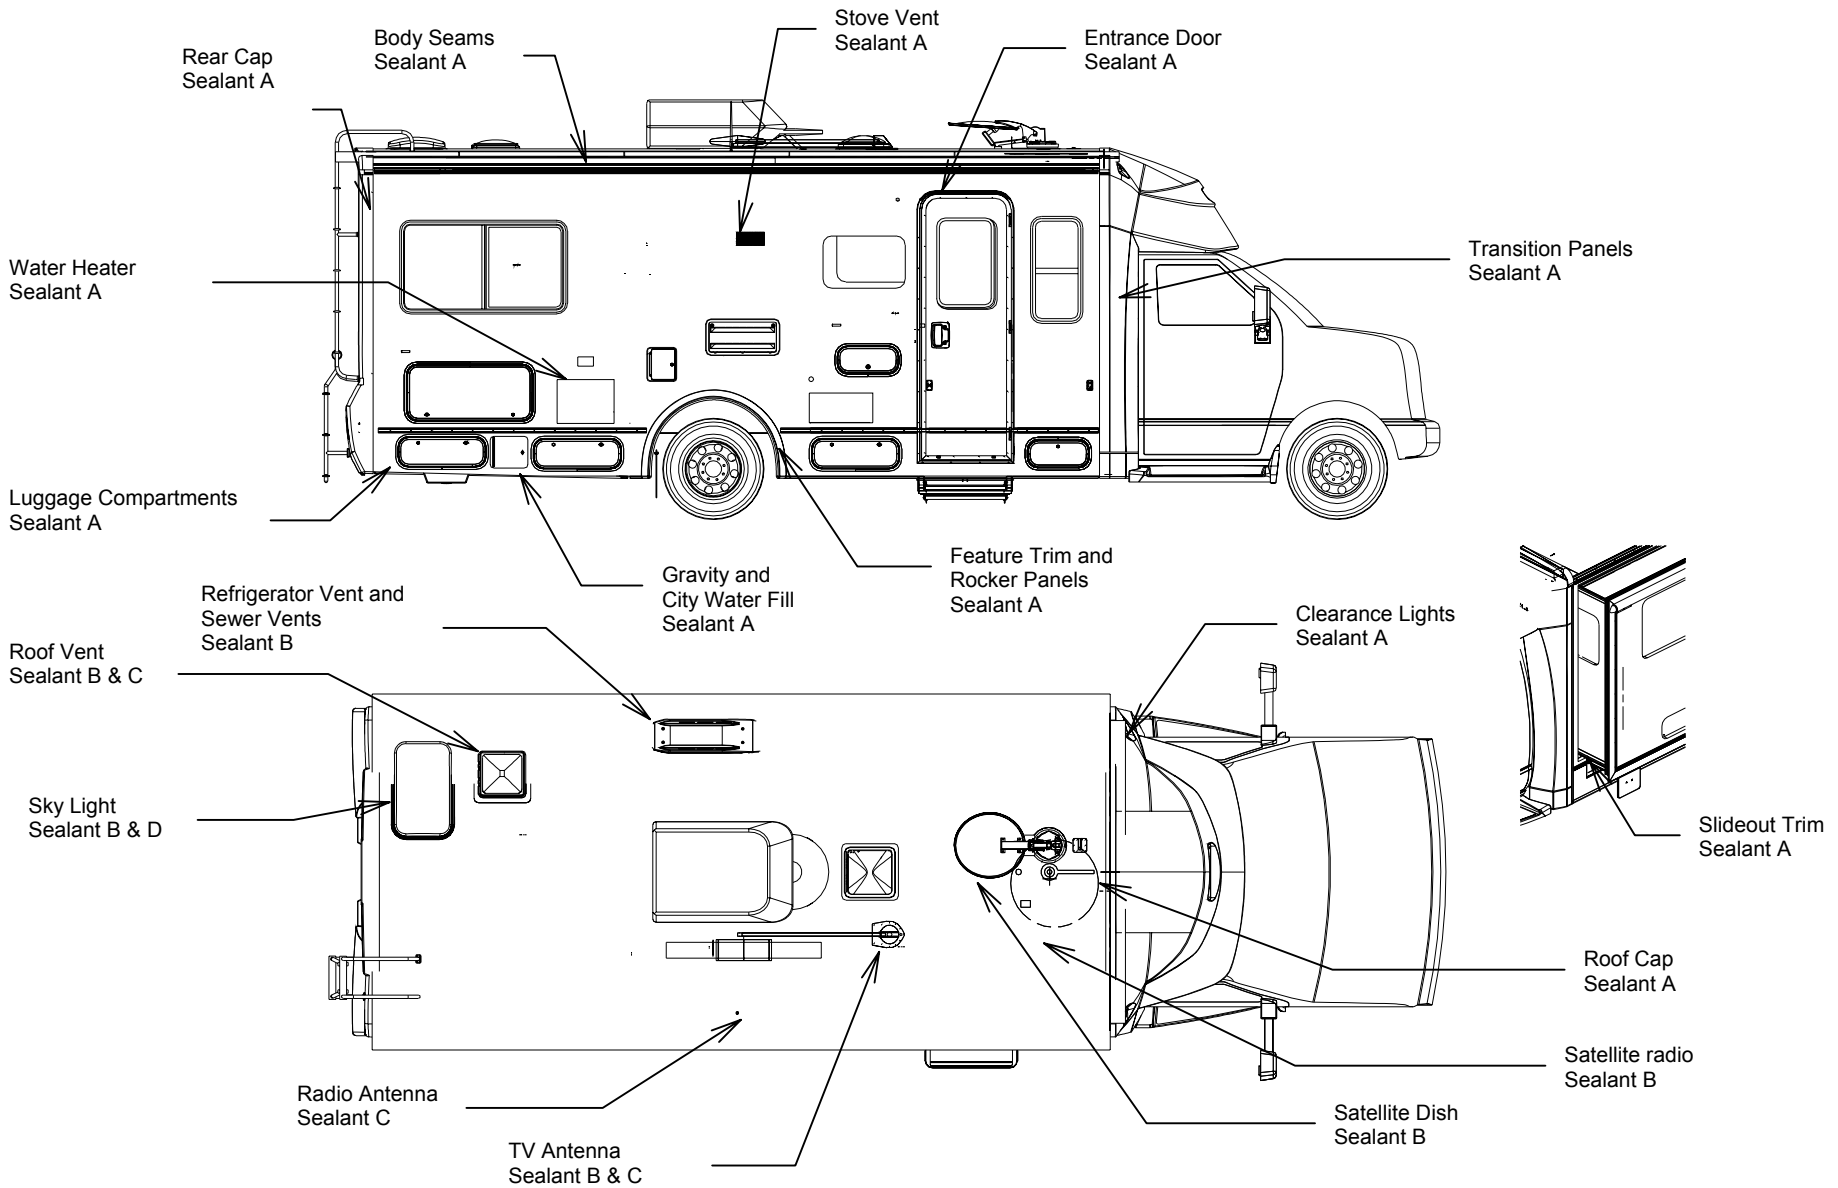

2007 ASPECT & CAMBRIA SEALANT CALLOUT SHEET

Sealants may be purchased from your Winnebago or Itasca Dealer

Note: Part number 094401-04-000 should be used in place of Sealant A on painted areas. Sealant 131264-03-01A may be substituted for sealant B.

This is only a graphic representation for sealants and does not represent actual component position.

Rev A

Sealant	Winnebago Part #
A	072889-10-000
B	131264-03-02A
C	131264-05-02A
D	131264-04-02A