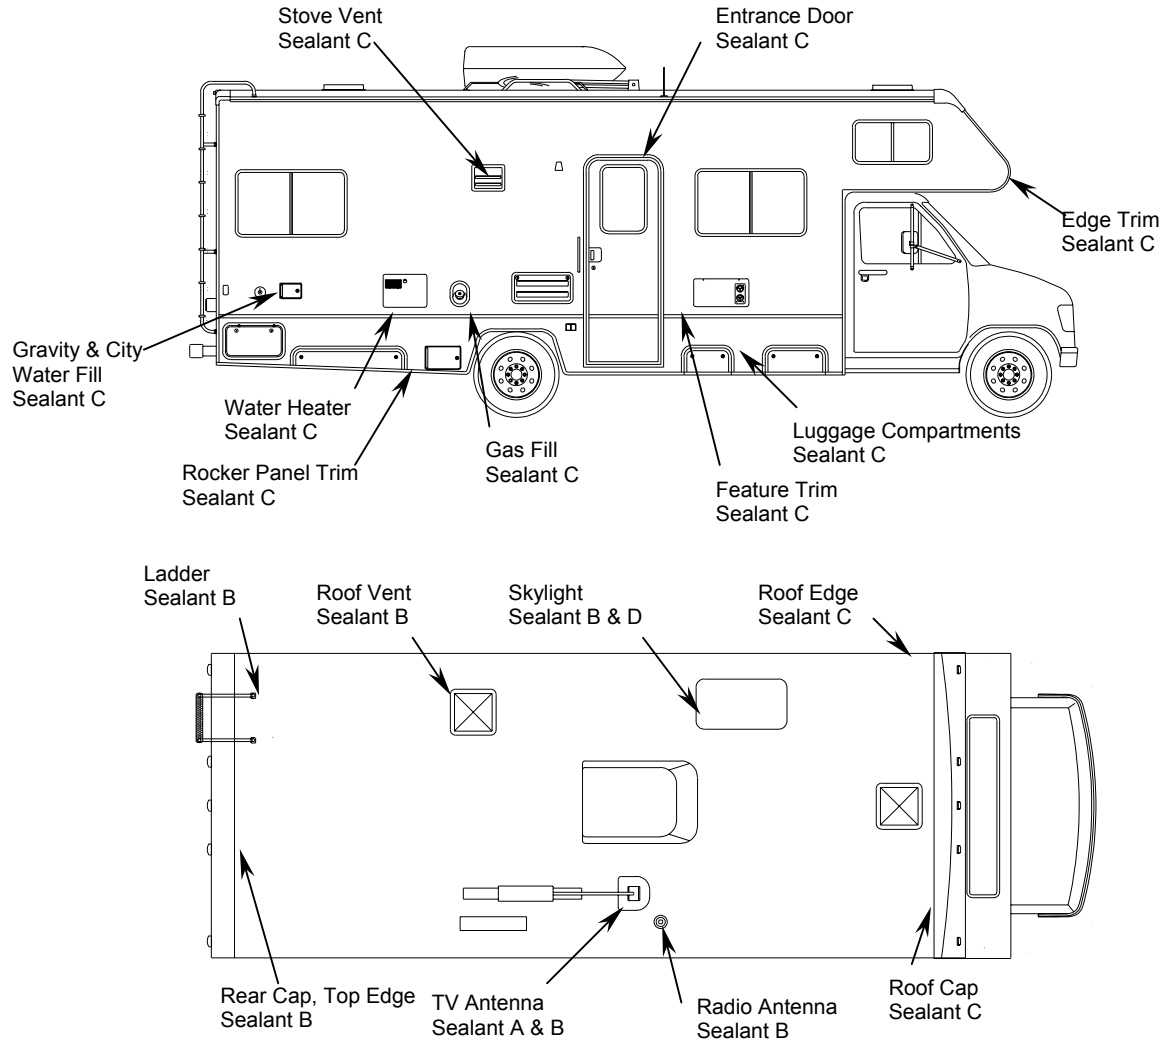

2007 OUTLOOK & SPIRIT SEALANT CALLOUT SHEET

Sealants may be purchased from your Winnebago or Itasca Dealer

This is only a graphic representation for sealants and does not represent actual component position.

Note: In painted areas, clear sealant (094401-04-000) should be used in place of sealant C.

Rev A

Sealant	Winnebago Part #
A	131264-05-02A
B	131264-03-02A
C	072889-10-000
D	131264-04-02A