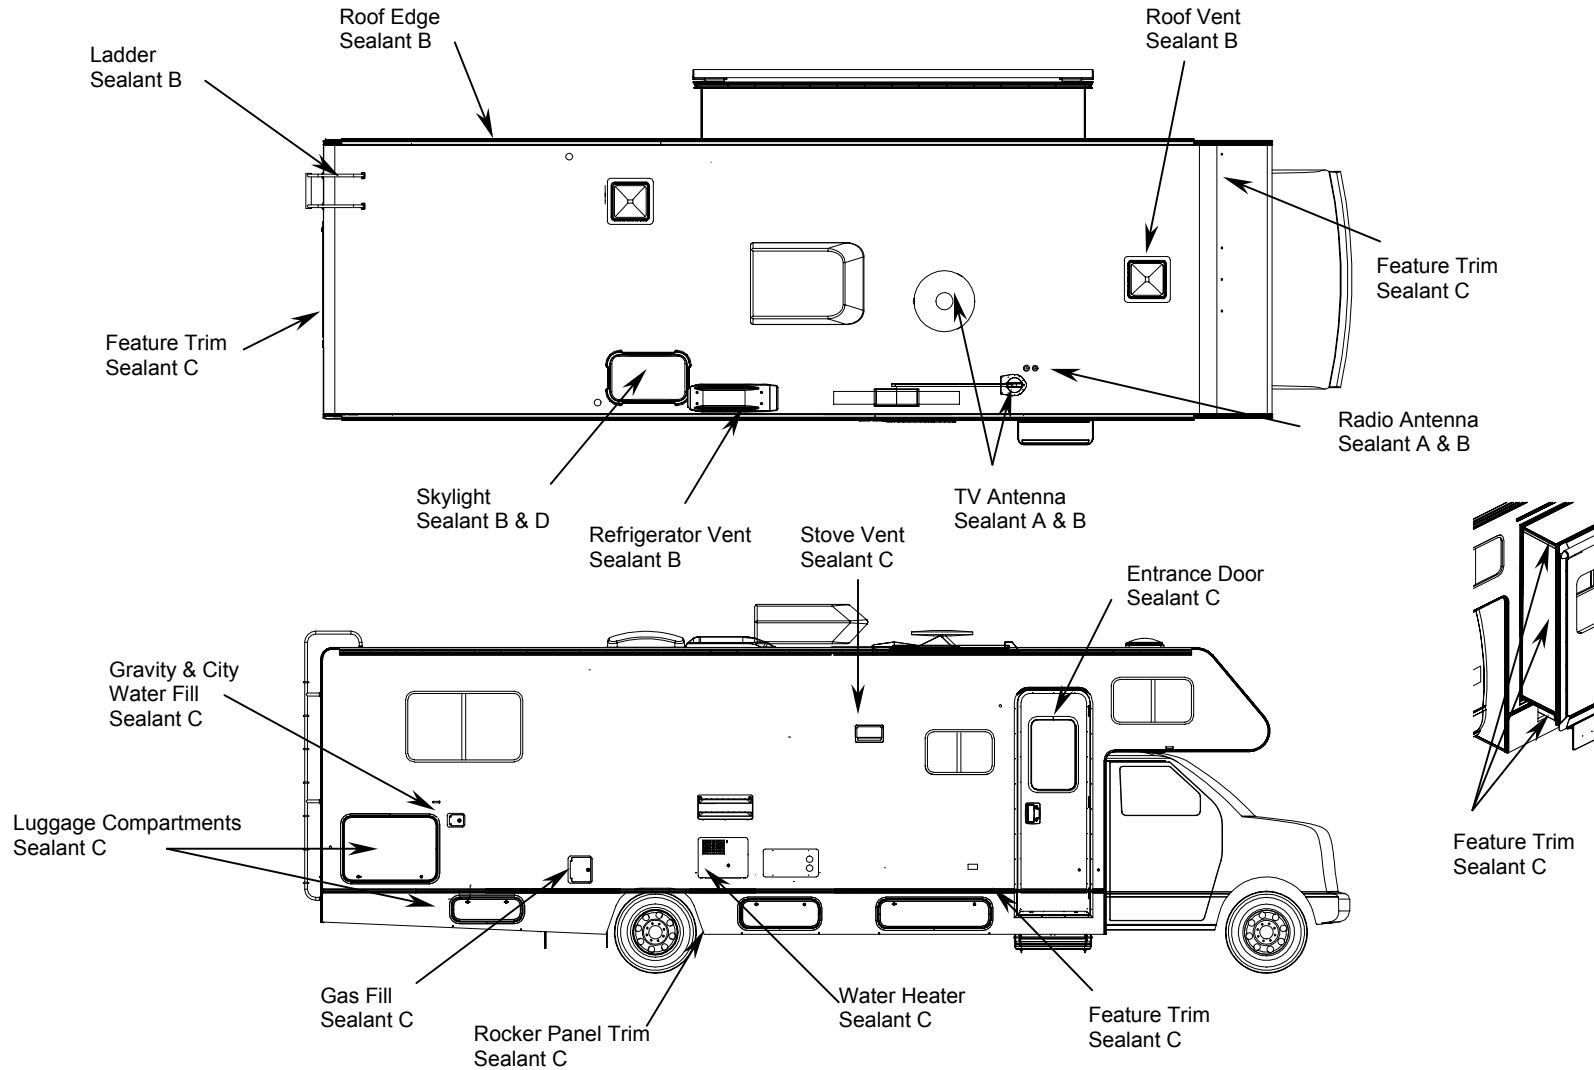

2007 ACCESS & IMPULSE SEALANT CALLOUT SHEET

Sealants may be purchased from your Winnebago or Itasca Dealer

This is only a graphic representation for sealants and does not represent actual component position.

Note: In painted areas, clear sealant (094401-04-000) should be used in place of sealant C. Sealant 131264-03-01A may be used in place of sealant B.

Rev A

Sealant	Winnebago Part #
A	131264-05-02A
B	131264-03-02A
C	072889-10-000
D	131264-04-02A