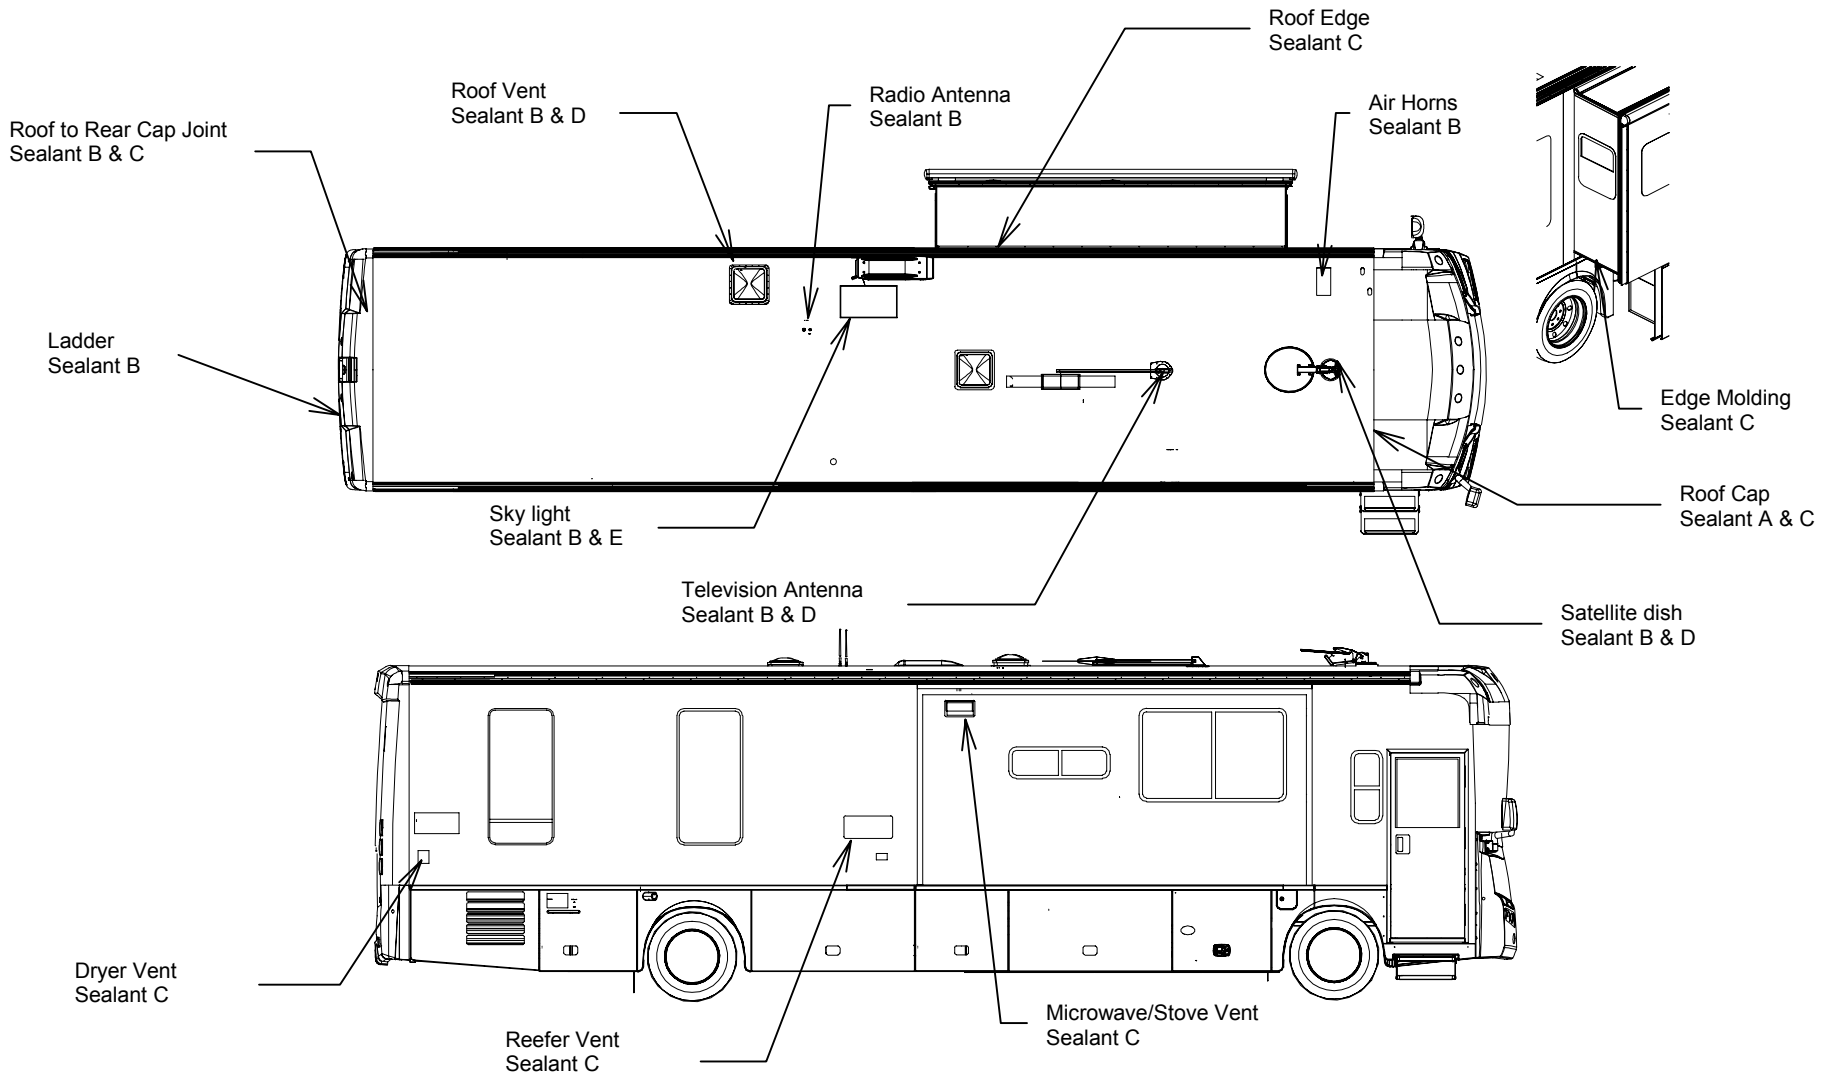

2006 ITASCA ELLIPSE/WINNEBAGO TOUR SEALANT CALLOUT SHEET

Sealants may be purchased from your Winnebago or Itasca Dealer

This is only a graphic representation for sealants and does not represent actual component position

Revision A

Sealant	Winnebago Part #
A	072889-10-000
B	131264-03-01A
C	094401-04-000
D	131264-05-02A
E	131264-04-01A