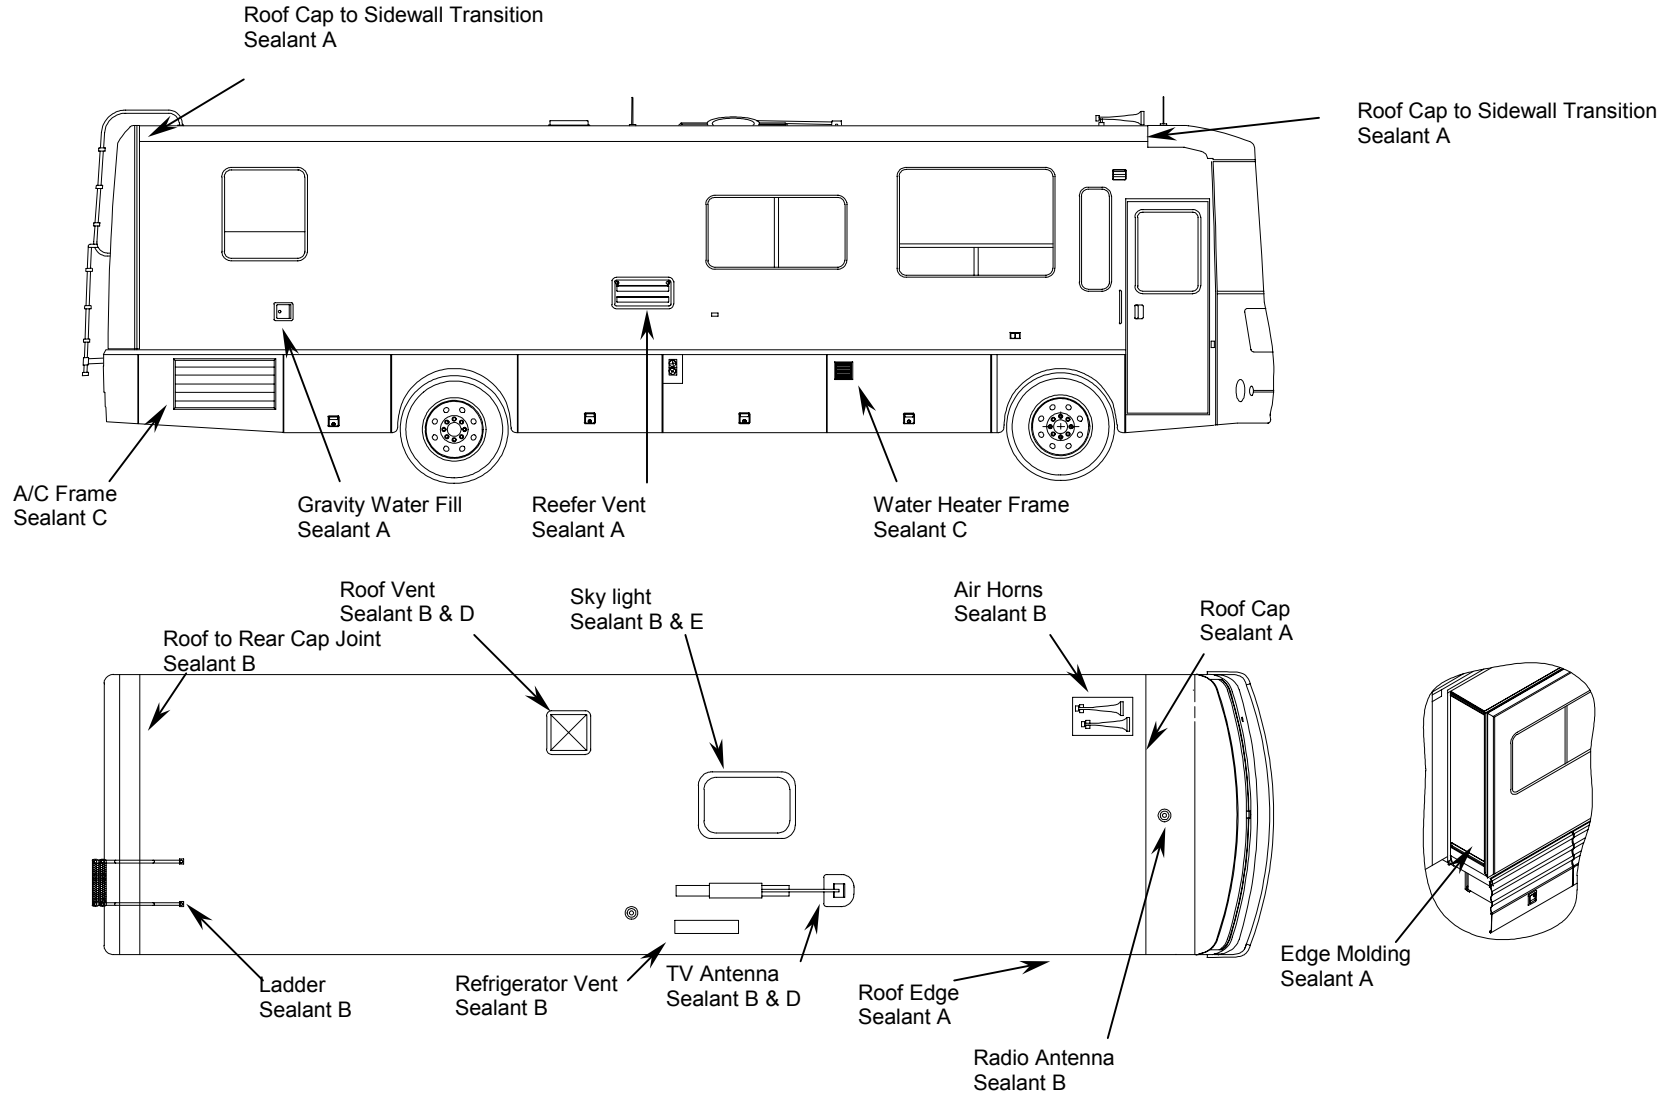

2006 JOURNEY & MERIDIAN SEALANTS CALLOUT SHEET

Sealants may be purchased from your Winnebago or Itasca Dealer

This is only a graphic representation for sealants and does not represent actual component position. Use sealant **094401-04-000** on components that fall into painted areas.

Revision A

| Sealant | Winnebago Part # |
|---------|------------------|
| A | 072889-10-000 |
| B | 131264-03-01A |
| C | 094401-04-000 |
| D | 131264-01-02A |
| E | 131264-04-01A |