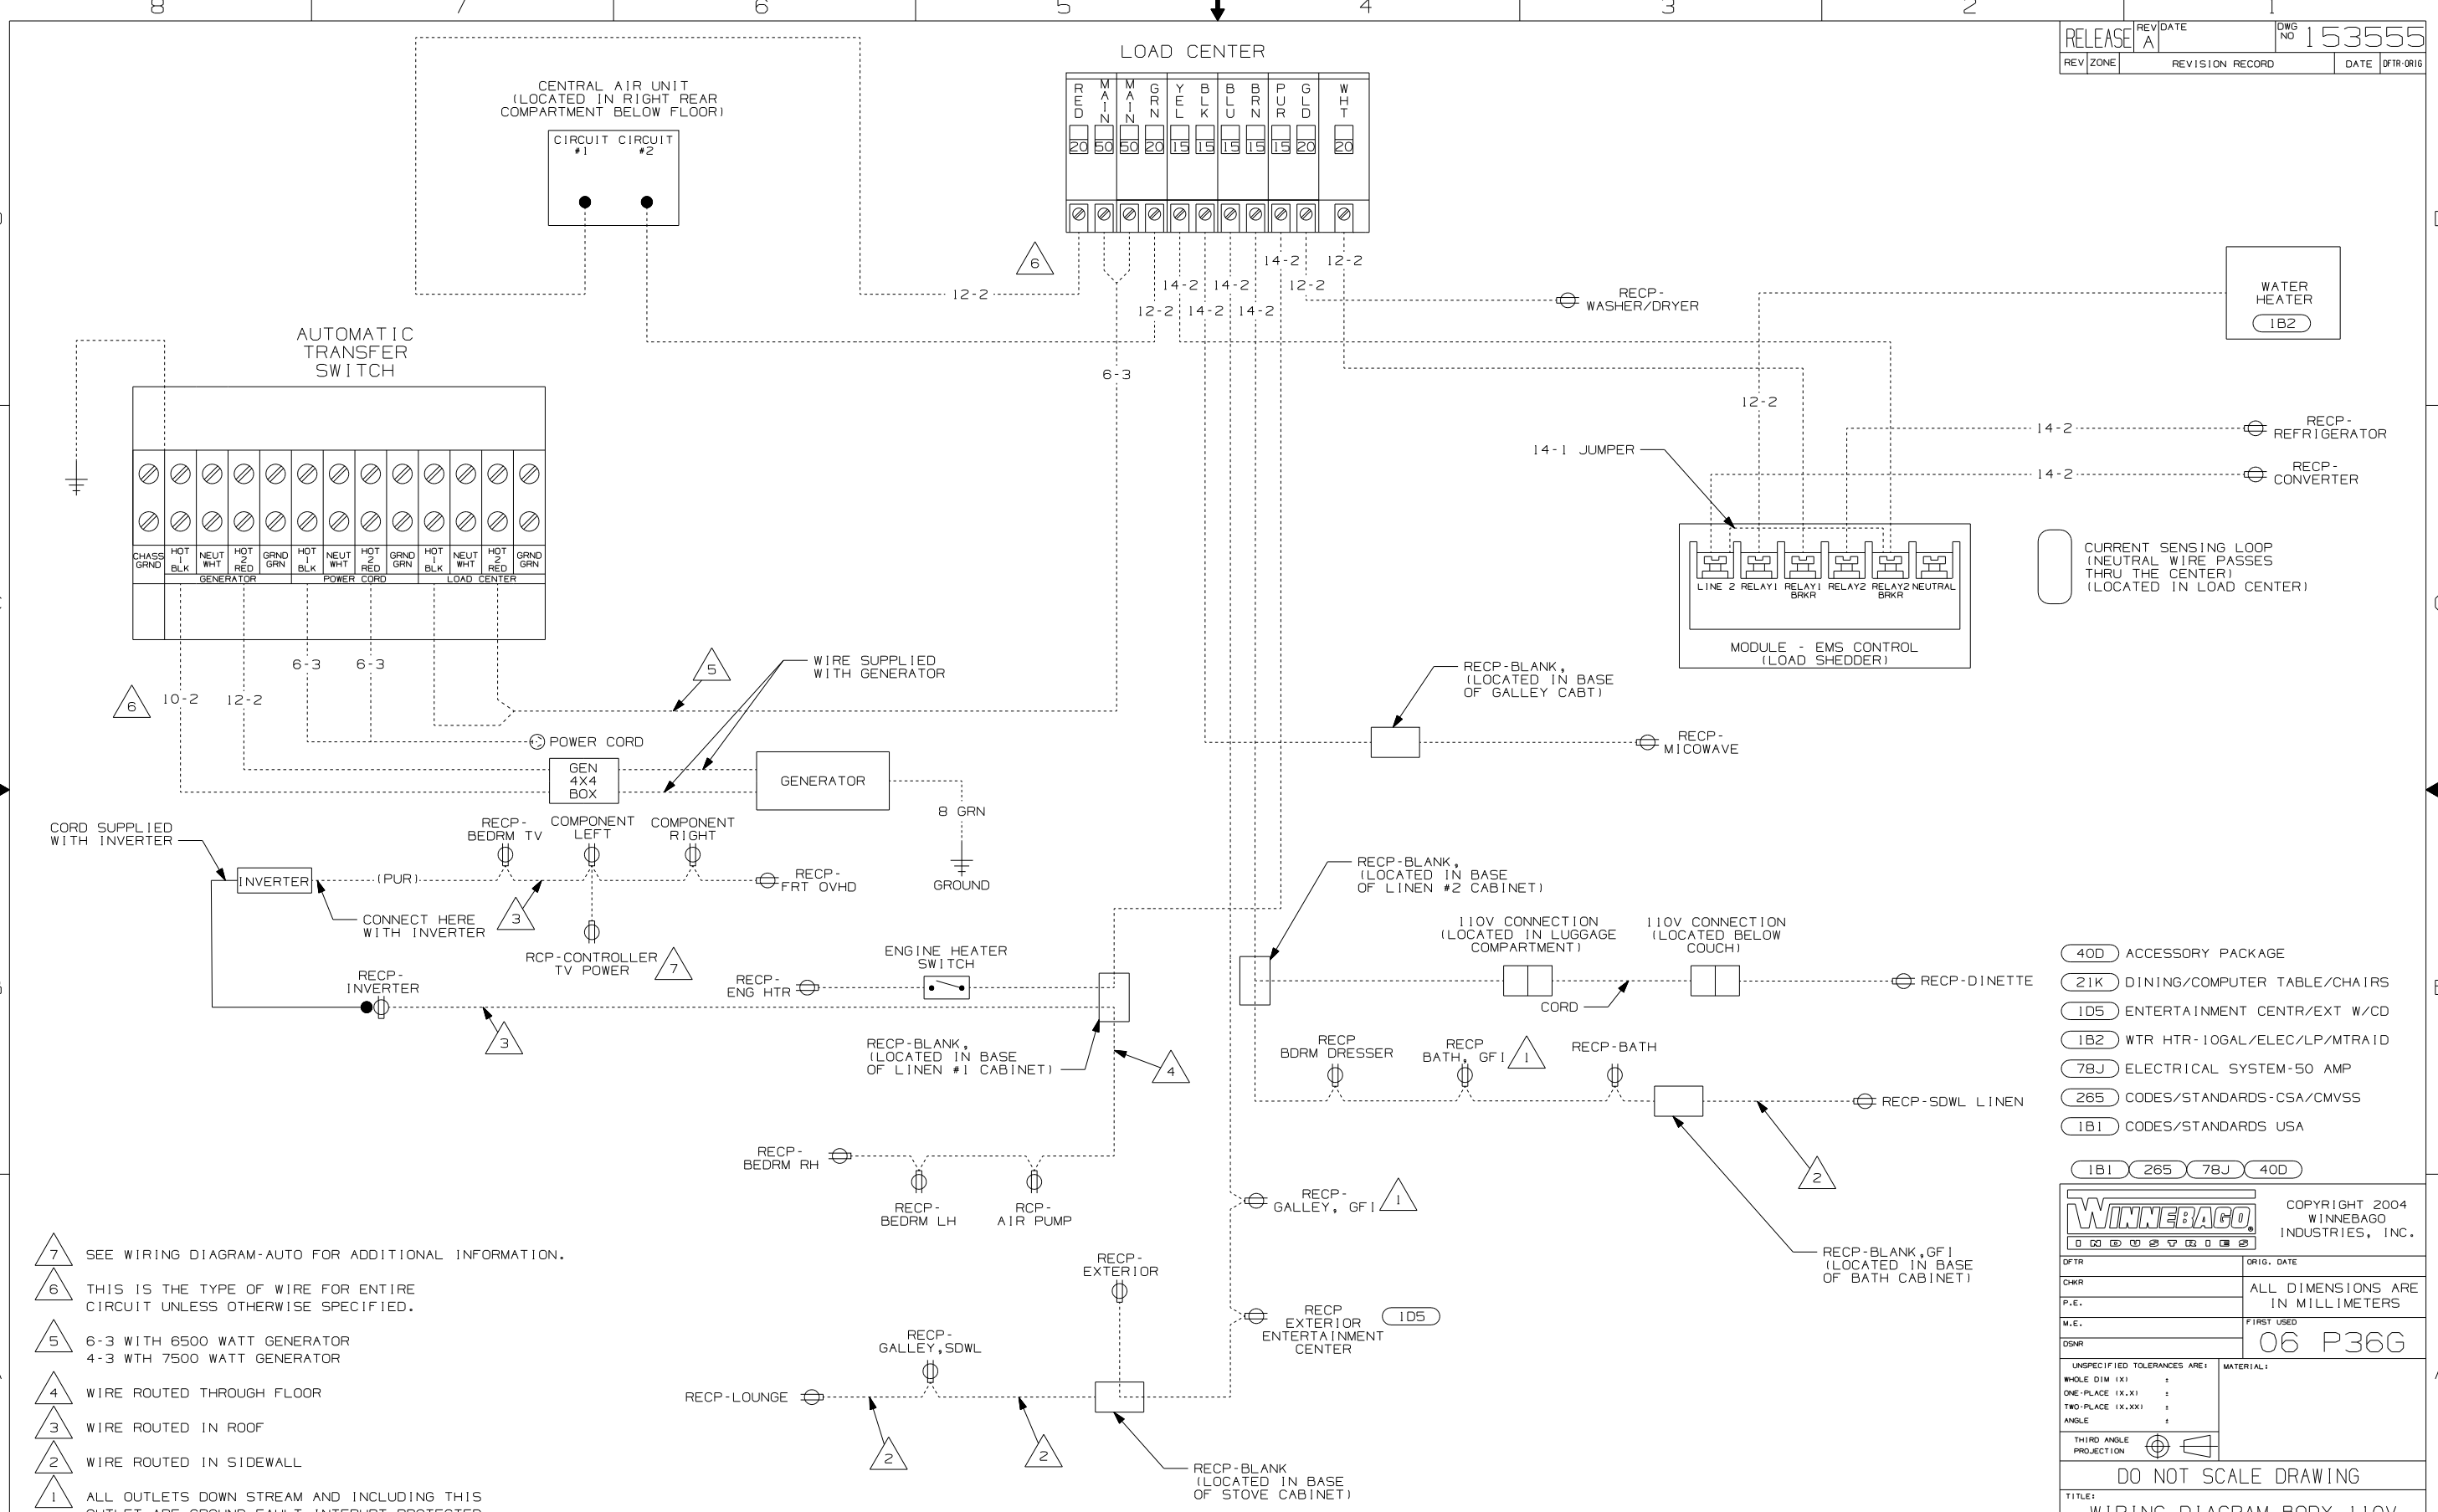

DANGER

Danger of electrical shock, burns or death. Always remove all power sources before attempting any repair, service or diagnostic work. Power can be present from shore power, generator, inverter or battery. All power sources must be disabled and secured before performing any service.

CAUTION

If you lack the skills, tools or equipment to perform diagnostic or repair work leave such work to an authorized Winnebago Industries dealer or other qualified shop.

- NOTES:
- 7 SEE WIRING DIAGRAM-AUTO FOR ADDITIONAL INFORMATION.
 - 6 THIS IS THE TYPE OF WIRE FOR ENTIRE CIRCUIT UNLESS OTHERWISE SPECIFIED.
 - 5 6-3 WITH 6500 WATT GENERATOR
4-3 WITH 7500 WATT GENERATOR
 - 4 WIRE ROUTED THROUGH FLOOR
 - 3 WIRE ROUTED IN ROOF
 - 2 WIRE ROUTED IN SIDEWALL
 - 1 ALL OUTLETS DOWN STREAM AND INCLUDING THIS OUTLET ARE GROUND FAULT INTERRUPT PROTECTED

- 40D ACCESSORY PACKAGE
- 21K DINING/COMPUTER TABLE/CHAIRS
- 1D5 ENTERTAINMENT CENTR/EXT W/CD
- 1B2 WTR HTR-10GAL/ELEC/LP/MTR/ID
- 78J ELECTRICAL SYSTEM-50 AMP
- 265 CODES/STANDARDS-CSA/CMVSS
- 1B1 CODES/STANDARDS USA

WINNEBAGO COPYRIGHT 2004 WINNEBAGO INDUSTRIES, INC.

DFTR	ORIG. DATE
CHKR	ALL DIMENSIONS ARE IN MILLIMETERS
P.E.	FIRST USED
M.E.	06 P36G
DSNR	

UNSPECIFIED TOLERANCES ARE: MATERIAL:

WHOLE DIM (X) :
ONE-PLACE (X.X) :
TWO-PLACE (X.XX) :
ANGLE :