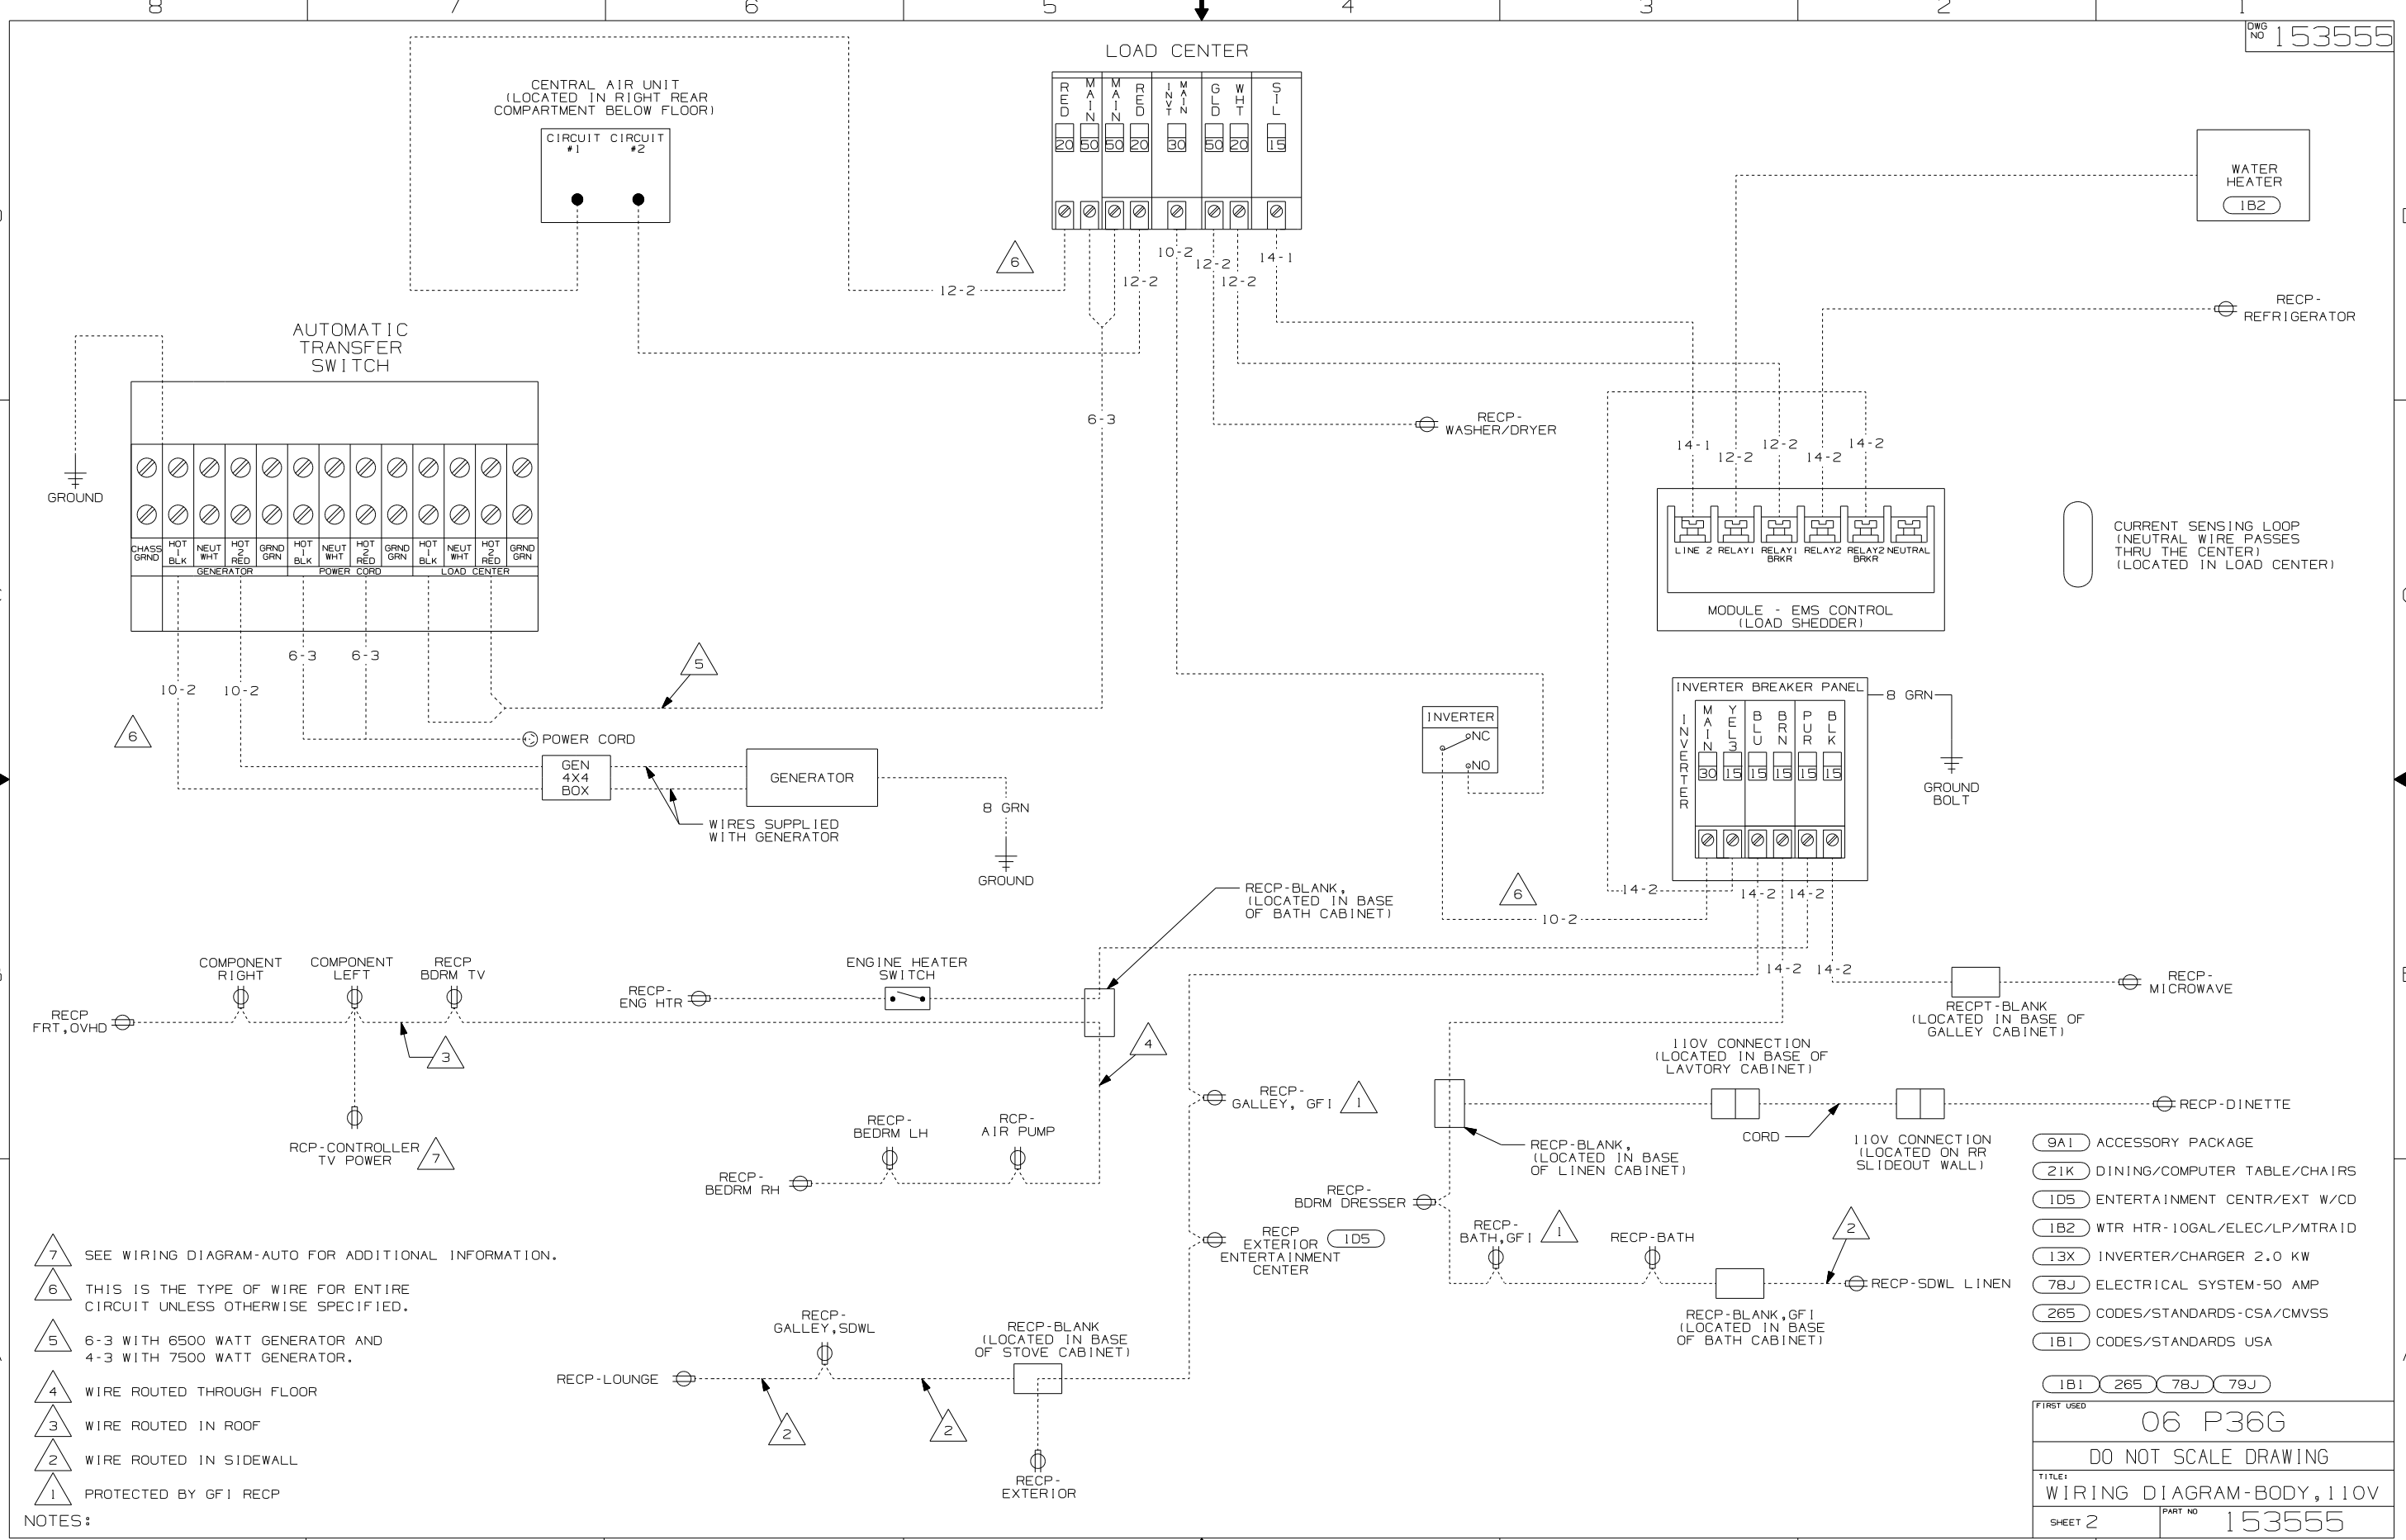

1. NOTES:
2. 7 SEE WIRING DIAGRAM-AUTO FOR ADDITIONAL INFORMATION.
   - 6 THIS IS THE TYPE OF WIRE FOR ENTIRE CIRCUIT UNLESS OTHERWISE SPECIFIED.
   - 5 6-3 WITH 6500 WATT GENERATOR AND 4-3 WITH 7500 WATT GENERATOR.
   - 4 WIRE ROUTED THROUGH FLOOR
   - 3 WIRE ROUTED IN ROOF
   - 2 WIRE ROUTED IN SIDEWALL
   - 1 PROTECTED BY GFI RECP

- 9A1 ACCESSORY PACKAGE
- 21K DINING/COMPUTER TABLE/CHAIRS
- 1D5 ENTERTAINMENT CENTR/EXT W/CD
- 1B2 WTR HTR-10GAL/ELEC/LP/MTR/ID
- 13X INVERTER/CHARGER 2.0 KW
- 78J ELECTRICAL SYSTEM-50 AMP
- 265 CODES/STANDARDS-CSA/CMVSS
- 1B1 CODES/STANDARDS USA

FIRST USED	06 P36G
TITLE	DO NOT SCALE DRAWING
TITLE	WIRING DIAGRAM-BODY, 110V
SHEET 2	PART NO 153555