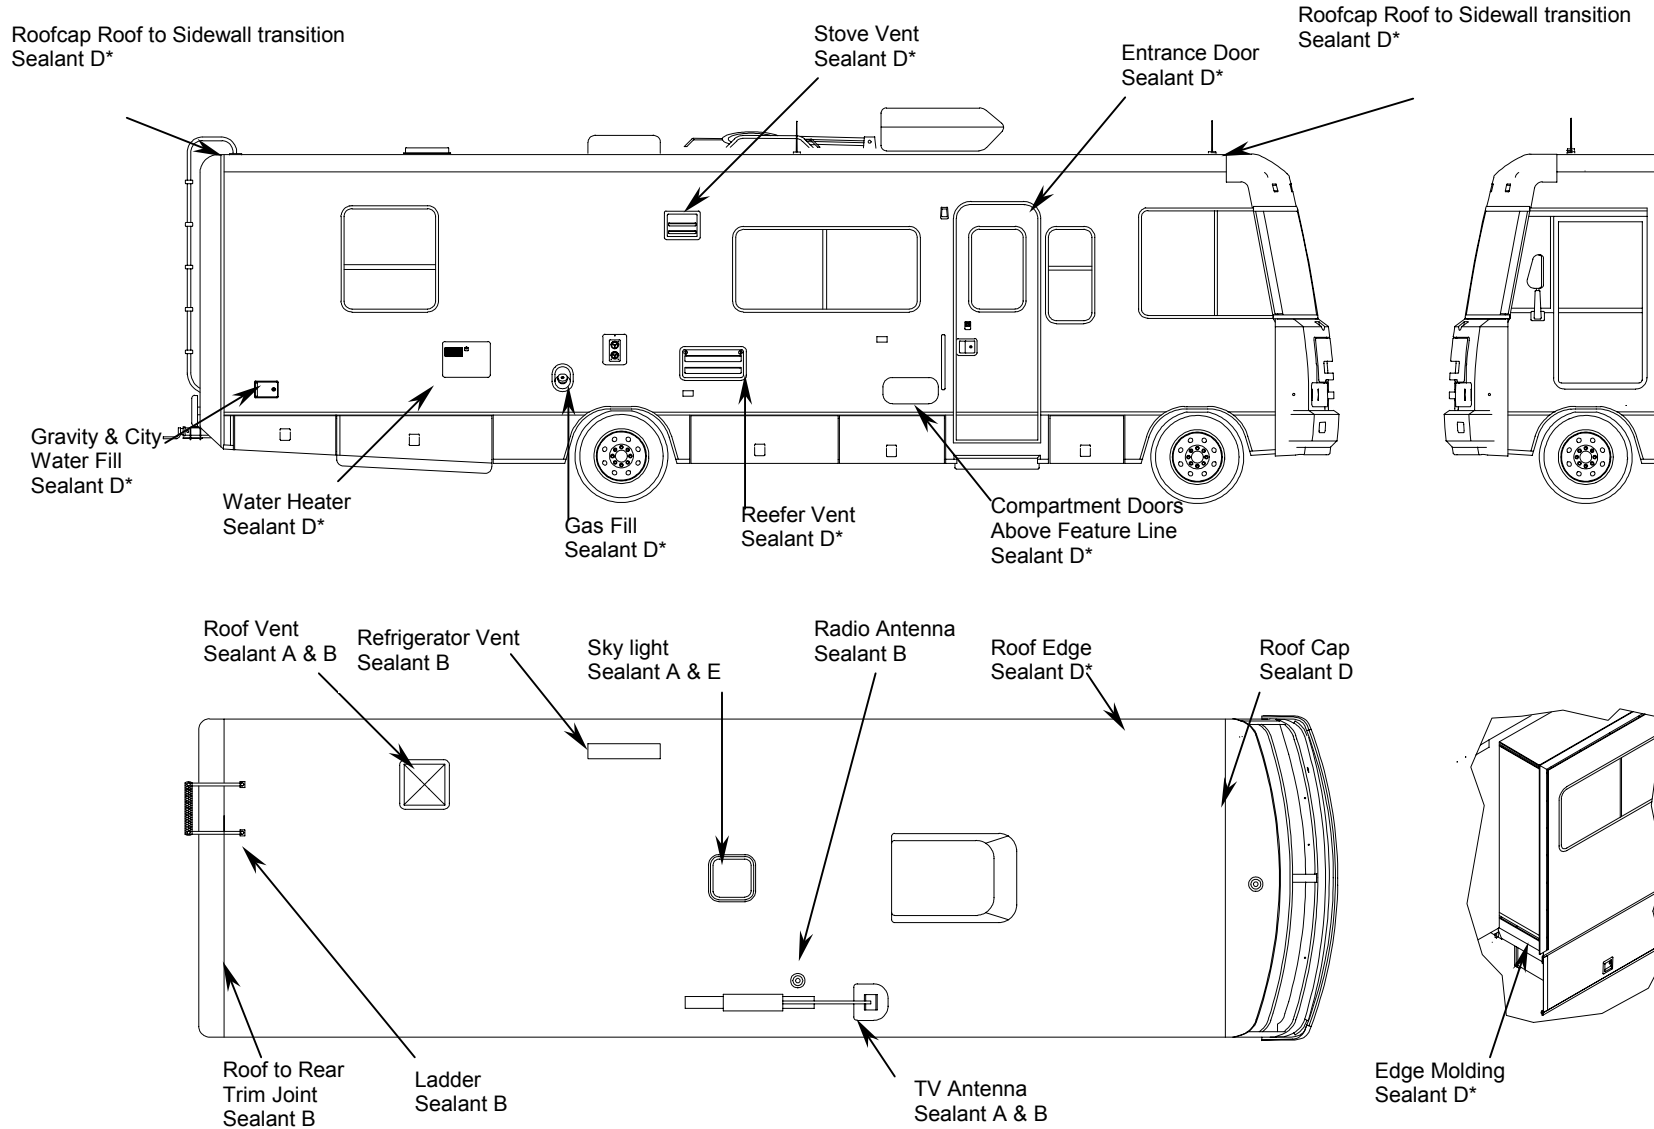

2006 VOYAGE & SUNRISE SEALANTS CALLOUT SHEET

Sealants may be purchased from your Winnebago or Itasca Dealer

This is only a graphic representation for sealants and does not represent actual component position.

*On any component that falls into a painted area, use sealant **094401-04-000**.

Rev A

Sealant	Winnebago Part #
A	131264-01-02A
B	131264-03-01A
D	072889-10-000
E	131264-04-01A