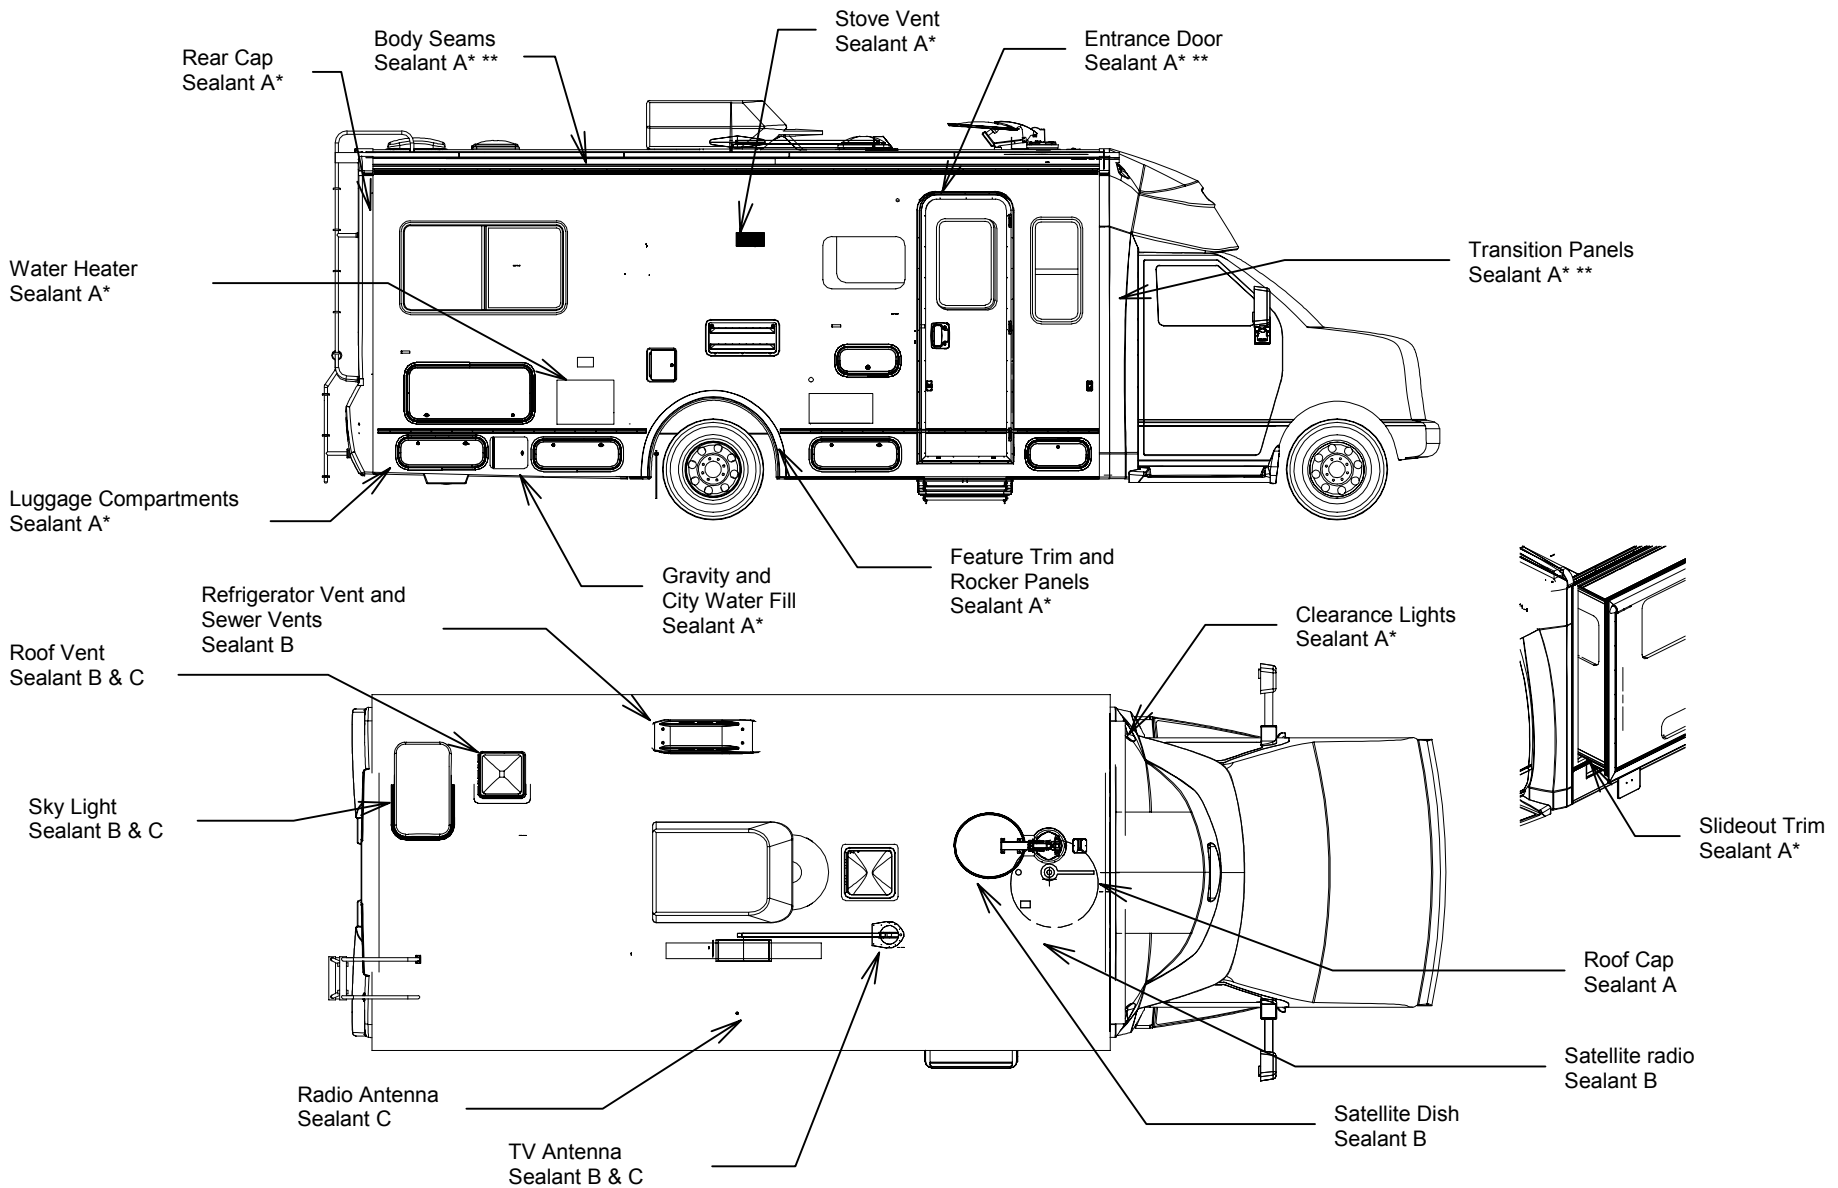

2006 ASPECT & CAMBRIA SEALANT CALLOUT SHEET

Sealants may be purchased from your Winnebago or Itasca Dealer

*Clear sealant, part number 094401-04-000, should be used in place of Sealant A on painted areas.
 **In areas where the original sealant was color-matched, part number 072889-25-000 may be used.
 This is only a graphic representation for sealants and does not represent actual component position.
 Rev A

Sealant	Winnebago Part #
A	072889-10-000
B	131264-03-01A
C	131264-01-02A