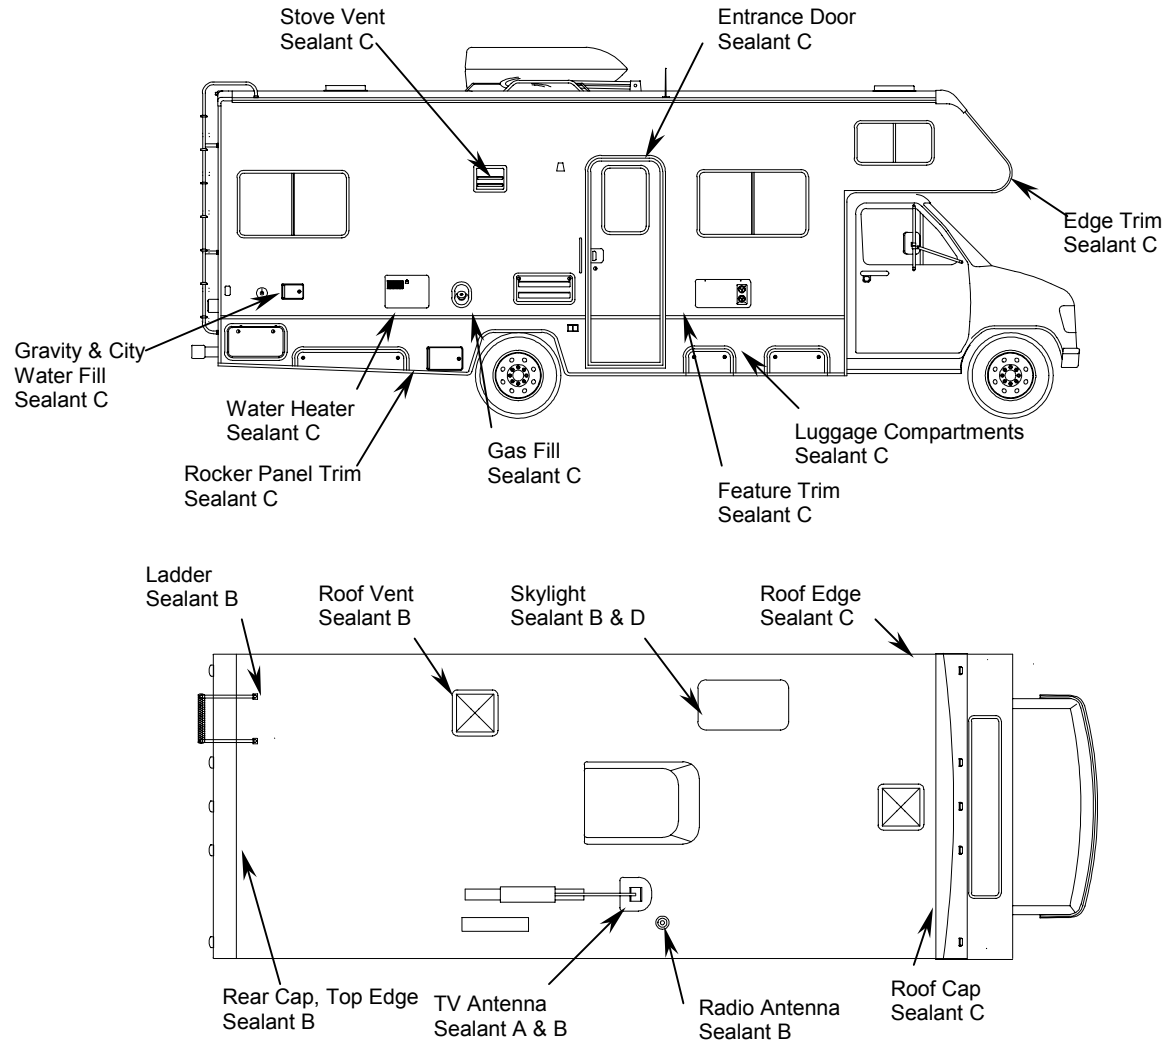

2006 OUTLOOK & SPIRIT SEALANT CALLOUT SHEET

Sealants may be purchased from your Winnebago or Itasca Dealer

This is only a graphic representation for sealants and does not represent actual component position.

Note: In painted areas, clear sealant (094401-04-000) should be used in place of sealant C.

Rev A

Sealant	Winnebago Part #
A	131264-01-02A
B	131264-03-01A
C	072889-10-000
D	131264-04-01A