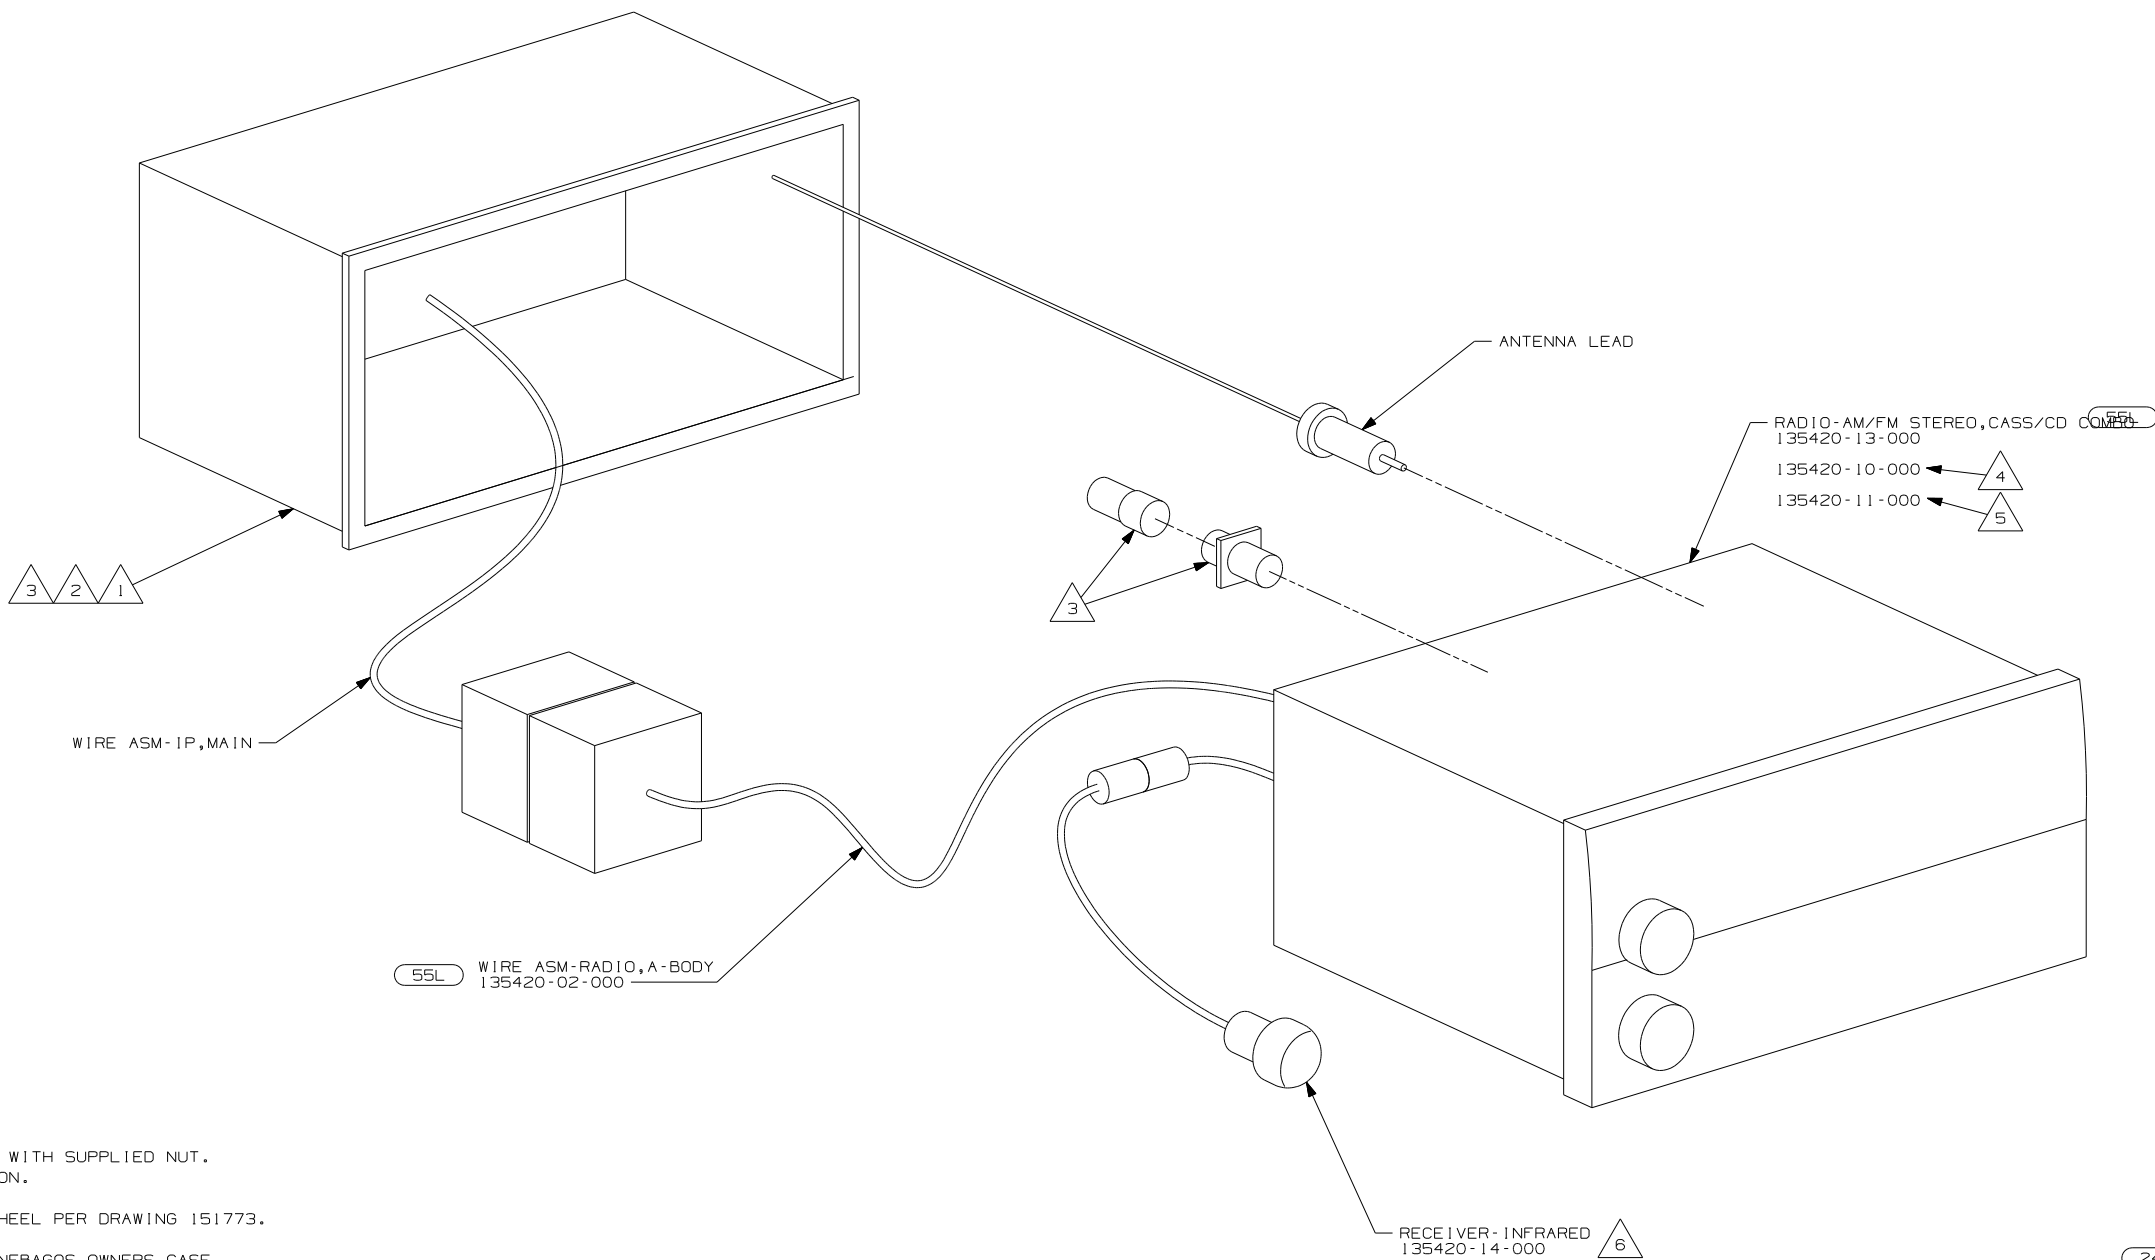

- 6 INSTALL IN DASH BEZEL WITH SUPPLIED NUT. SEE 151773 FOR LOCATION.
- 5 INSTALL ON STEERING WHEEL PER DRAWING 151773.
- 4 TO BE SUPPLIED IN WINNEBAGOS OWNERS CASE
- 3 SUPPLIED WITH MOUNTING KIT 135420-07-000 (55L) ONLY.
- 2 BEND TABS ON ALL 4 SIDES TO SECURE MOUNTING BRACKET TO DASH OPENING.
- 1 SUPPLIED WITH RADIO (24N) ONLY.

NOTES:

- (24N) RADIO-AM/FM/CASSETTE
- (55L) RADIO-AM/FM CASSETTE/CD

FIRST USED	
05 MOTORHOMES	
DO NOT SCALE DRAWING	
TITLE: RADIO INSTL	
SHEET 5	PART NO 148520