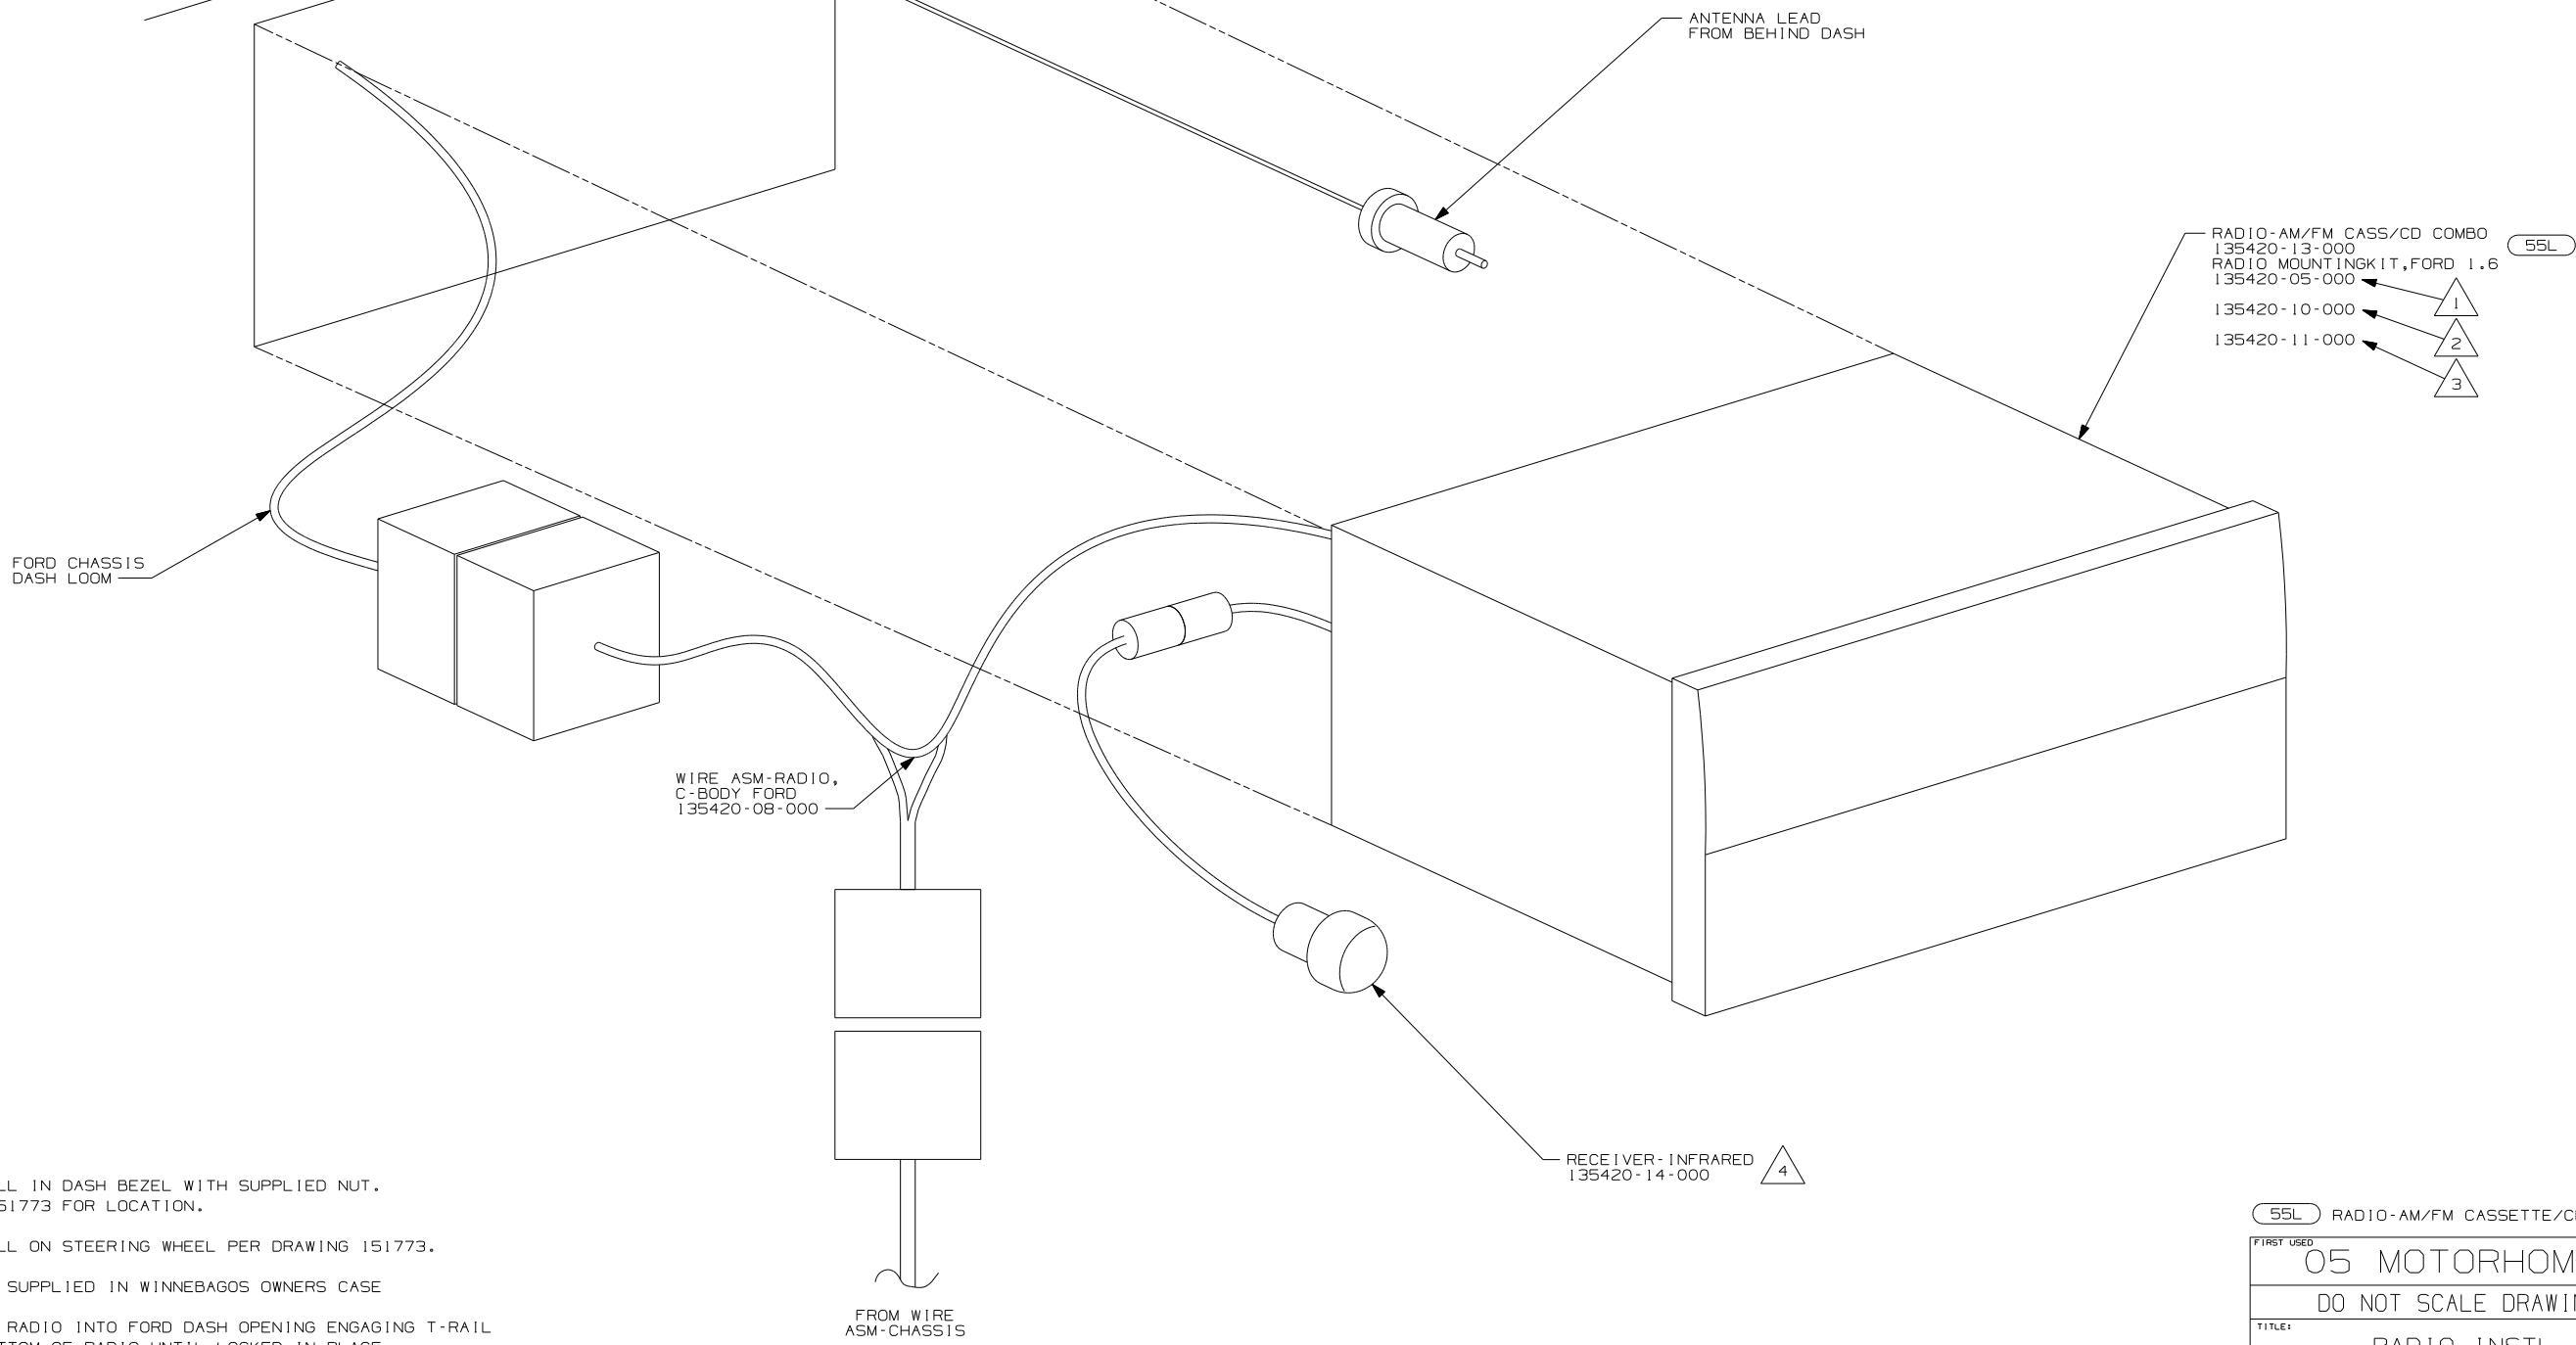

1. NOTES:
2. 4 INSTALL IN DASH BEZEL WITH SUPPLIED NUT. SEE 151773 FOR LOCATION.
   - 3 INSTALL ON STEERING WHEEL PER DRAWING 151773.
   - 2 TO BE SUPPLIED IN WINNEBAGOS OWNERS CASE
   - 1 SLIDE RADIO INTO FORD DASH OPENING ENGAGING T-RAIL ON BOTTOM OF RADIO UNTIL LOCKED IN PLACE.

55L RADIO-AM/FM CASSETTE/CD	
FIRST USED	
05 MOTORHOMES	
DO NOT SCALE DRAWING	
TITLE:	
RADIO INSTL	
SHEET 3	PART NO 148520