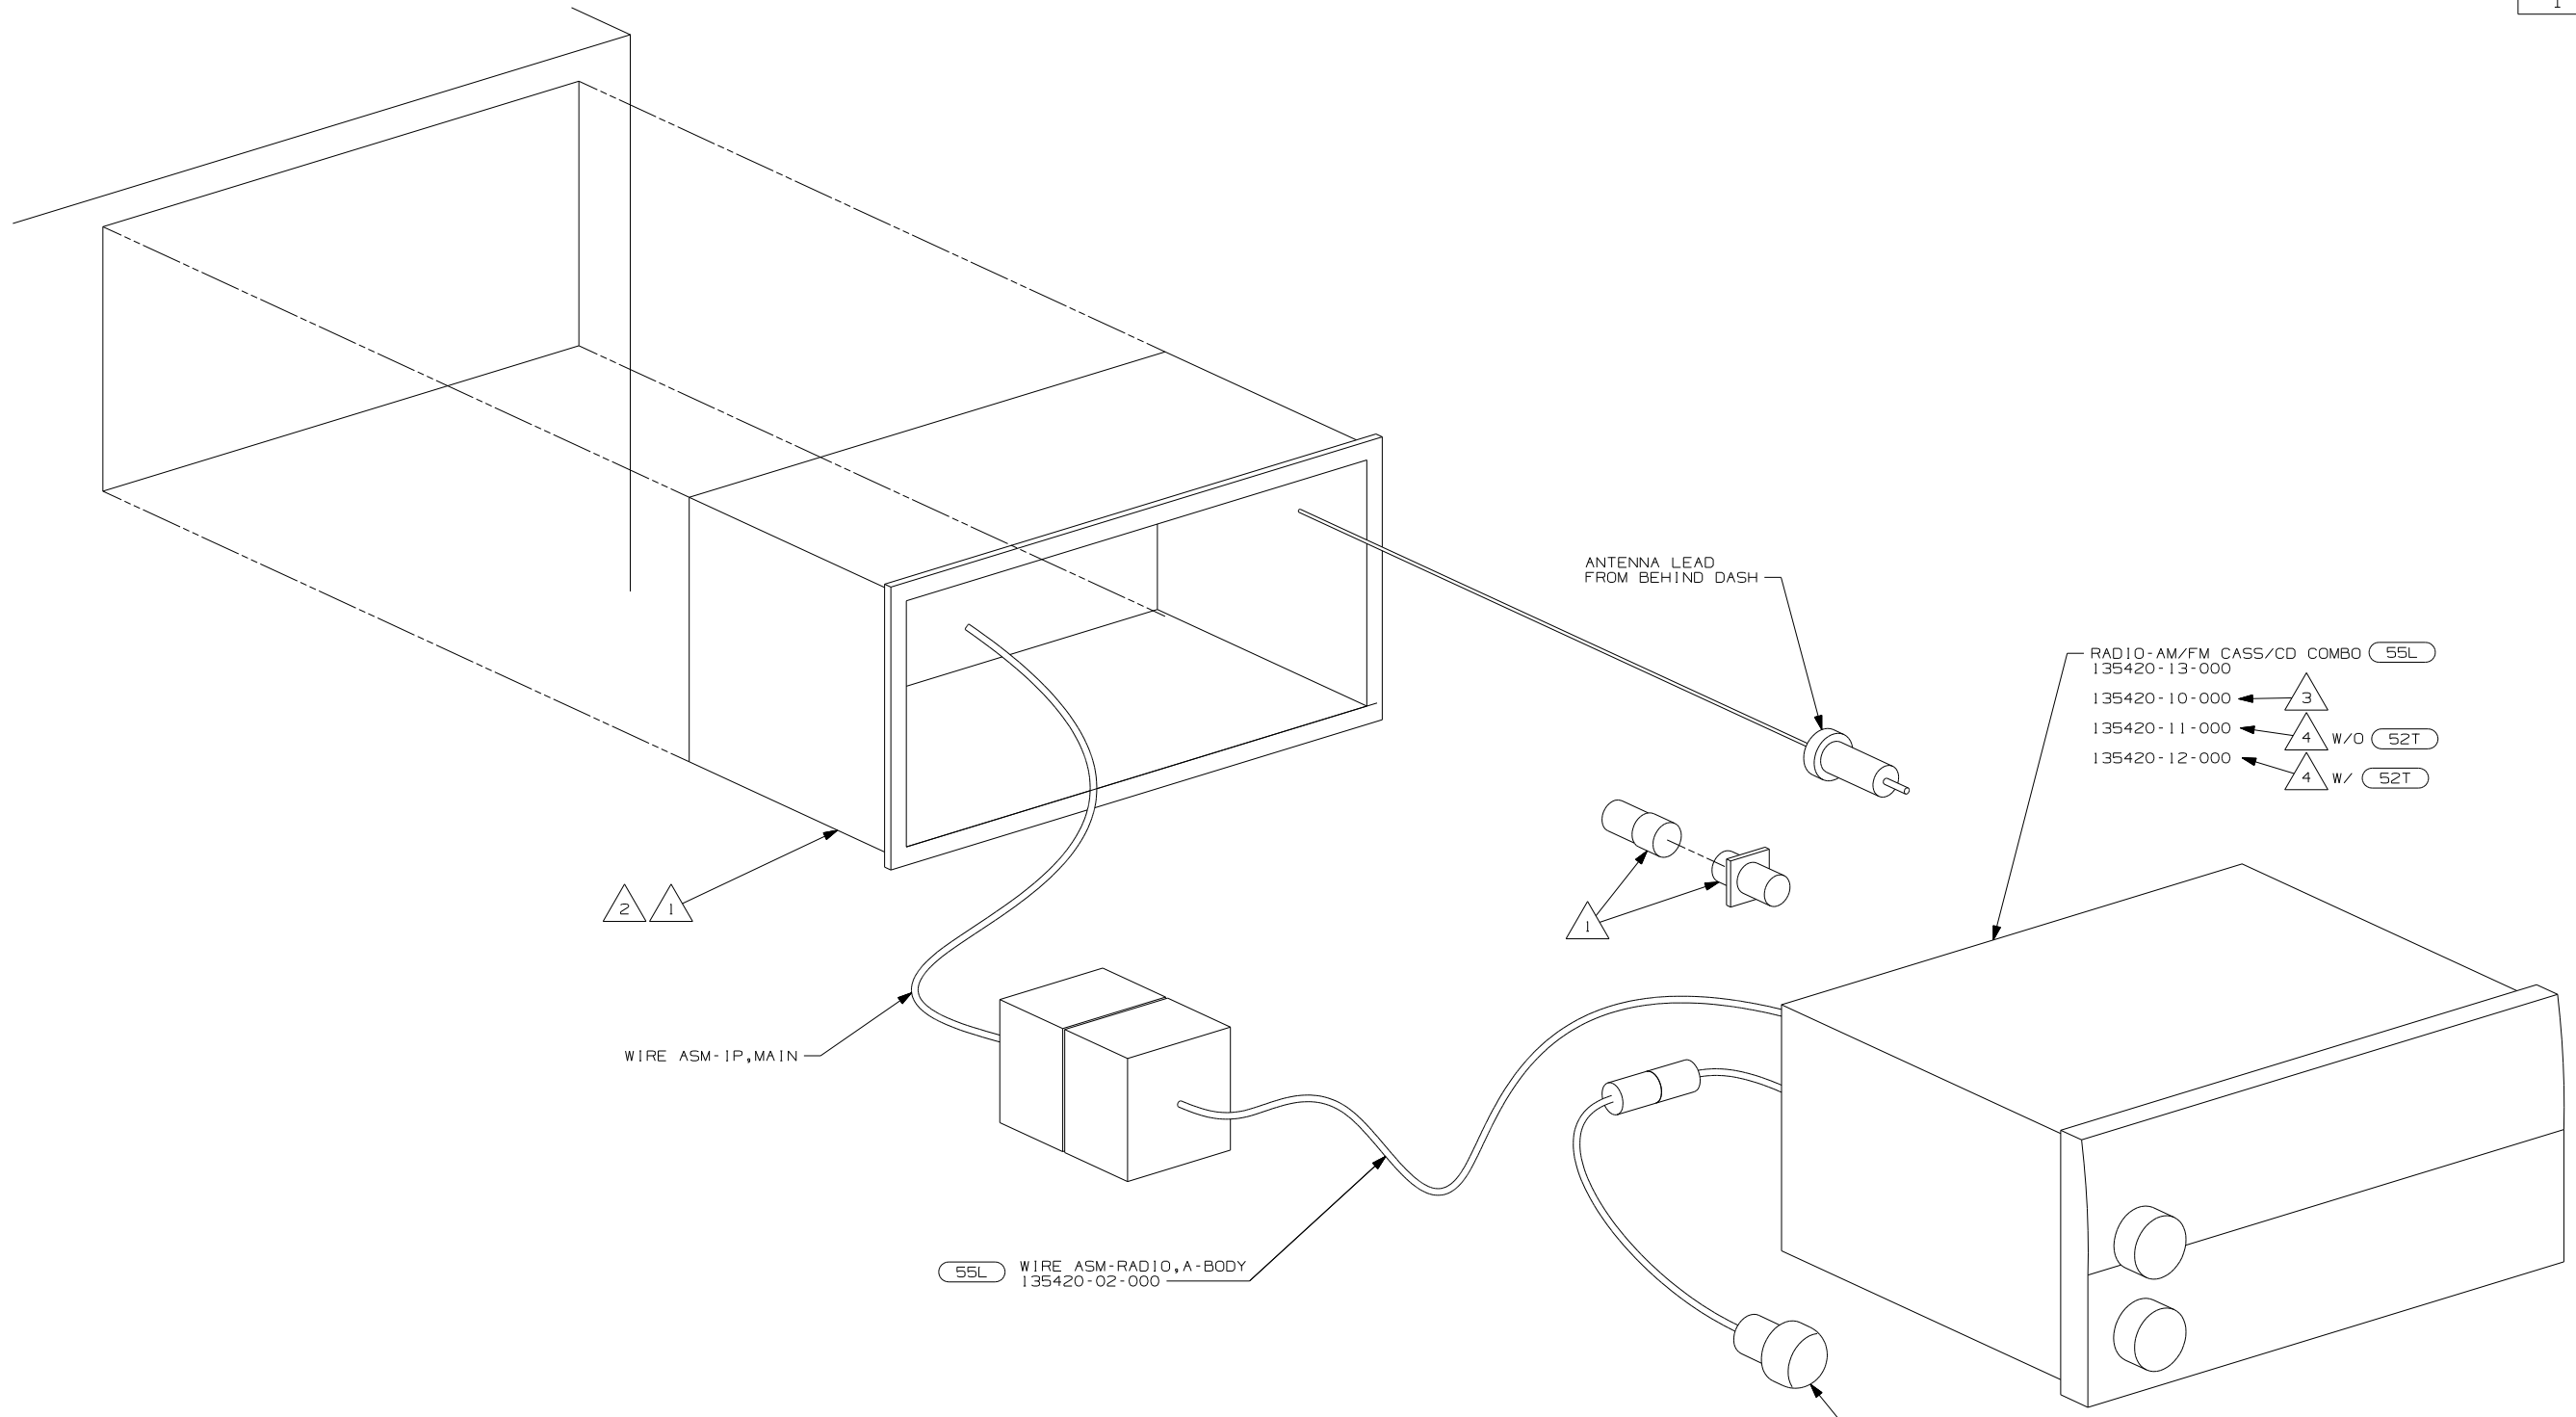

1. NOTES:
2. 5 INSTALL IN DASH BEZEL WITH SUPPLIED NUT. SEE 151773 FOR LOCATION.
   - 4 INSTALL ON STEERING WHEEL PER DRAWING 151773.
   - 3 TO BE SUPPLIED IN WINNEBAGOS OWNERS CASE
   - 2 BEND TABS ON ALL 4 SIDES TO SECURE MOUNTING BRACKET TO DASH OPENING.
   - 1 SUPPLIED WITH MOUNTING KIT 135420-07-000.

RECEIVER-INFRARED
135420-14-000

RADIO-AM/FM CASS/CD COMBO 55L
135420-13-000
3
135420-10-000
4 W/O 52T
135420-11-000
4 W/ 52T
135420-12-000

52T CD CHANGER-10 DISC
55L RADIO-AM/FM CASSETTE/CD

FIRST USED	
05 MOTORHOMES	
DO NOT SCALE DRAWING	
TITLE: RADIO INSTL	
SHEET 9	PART NO 148520