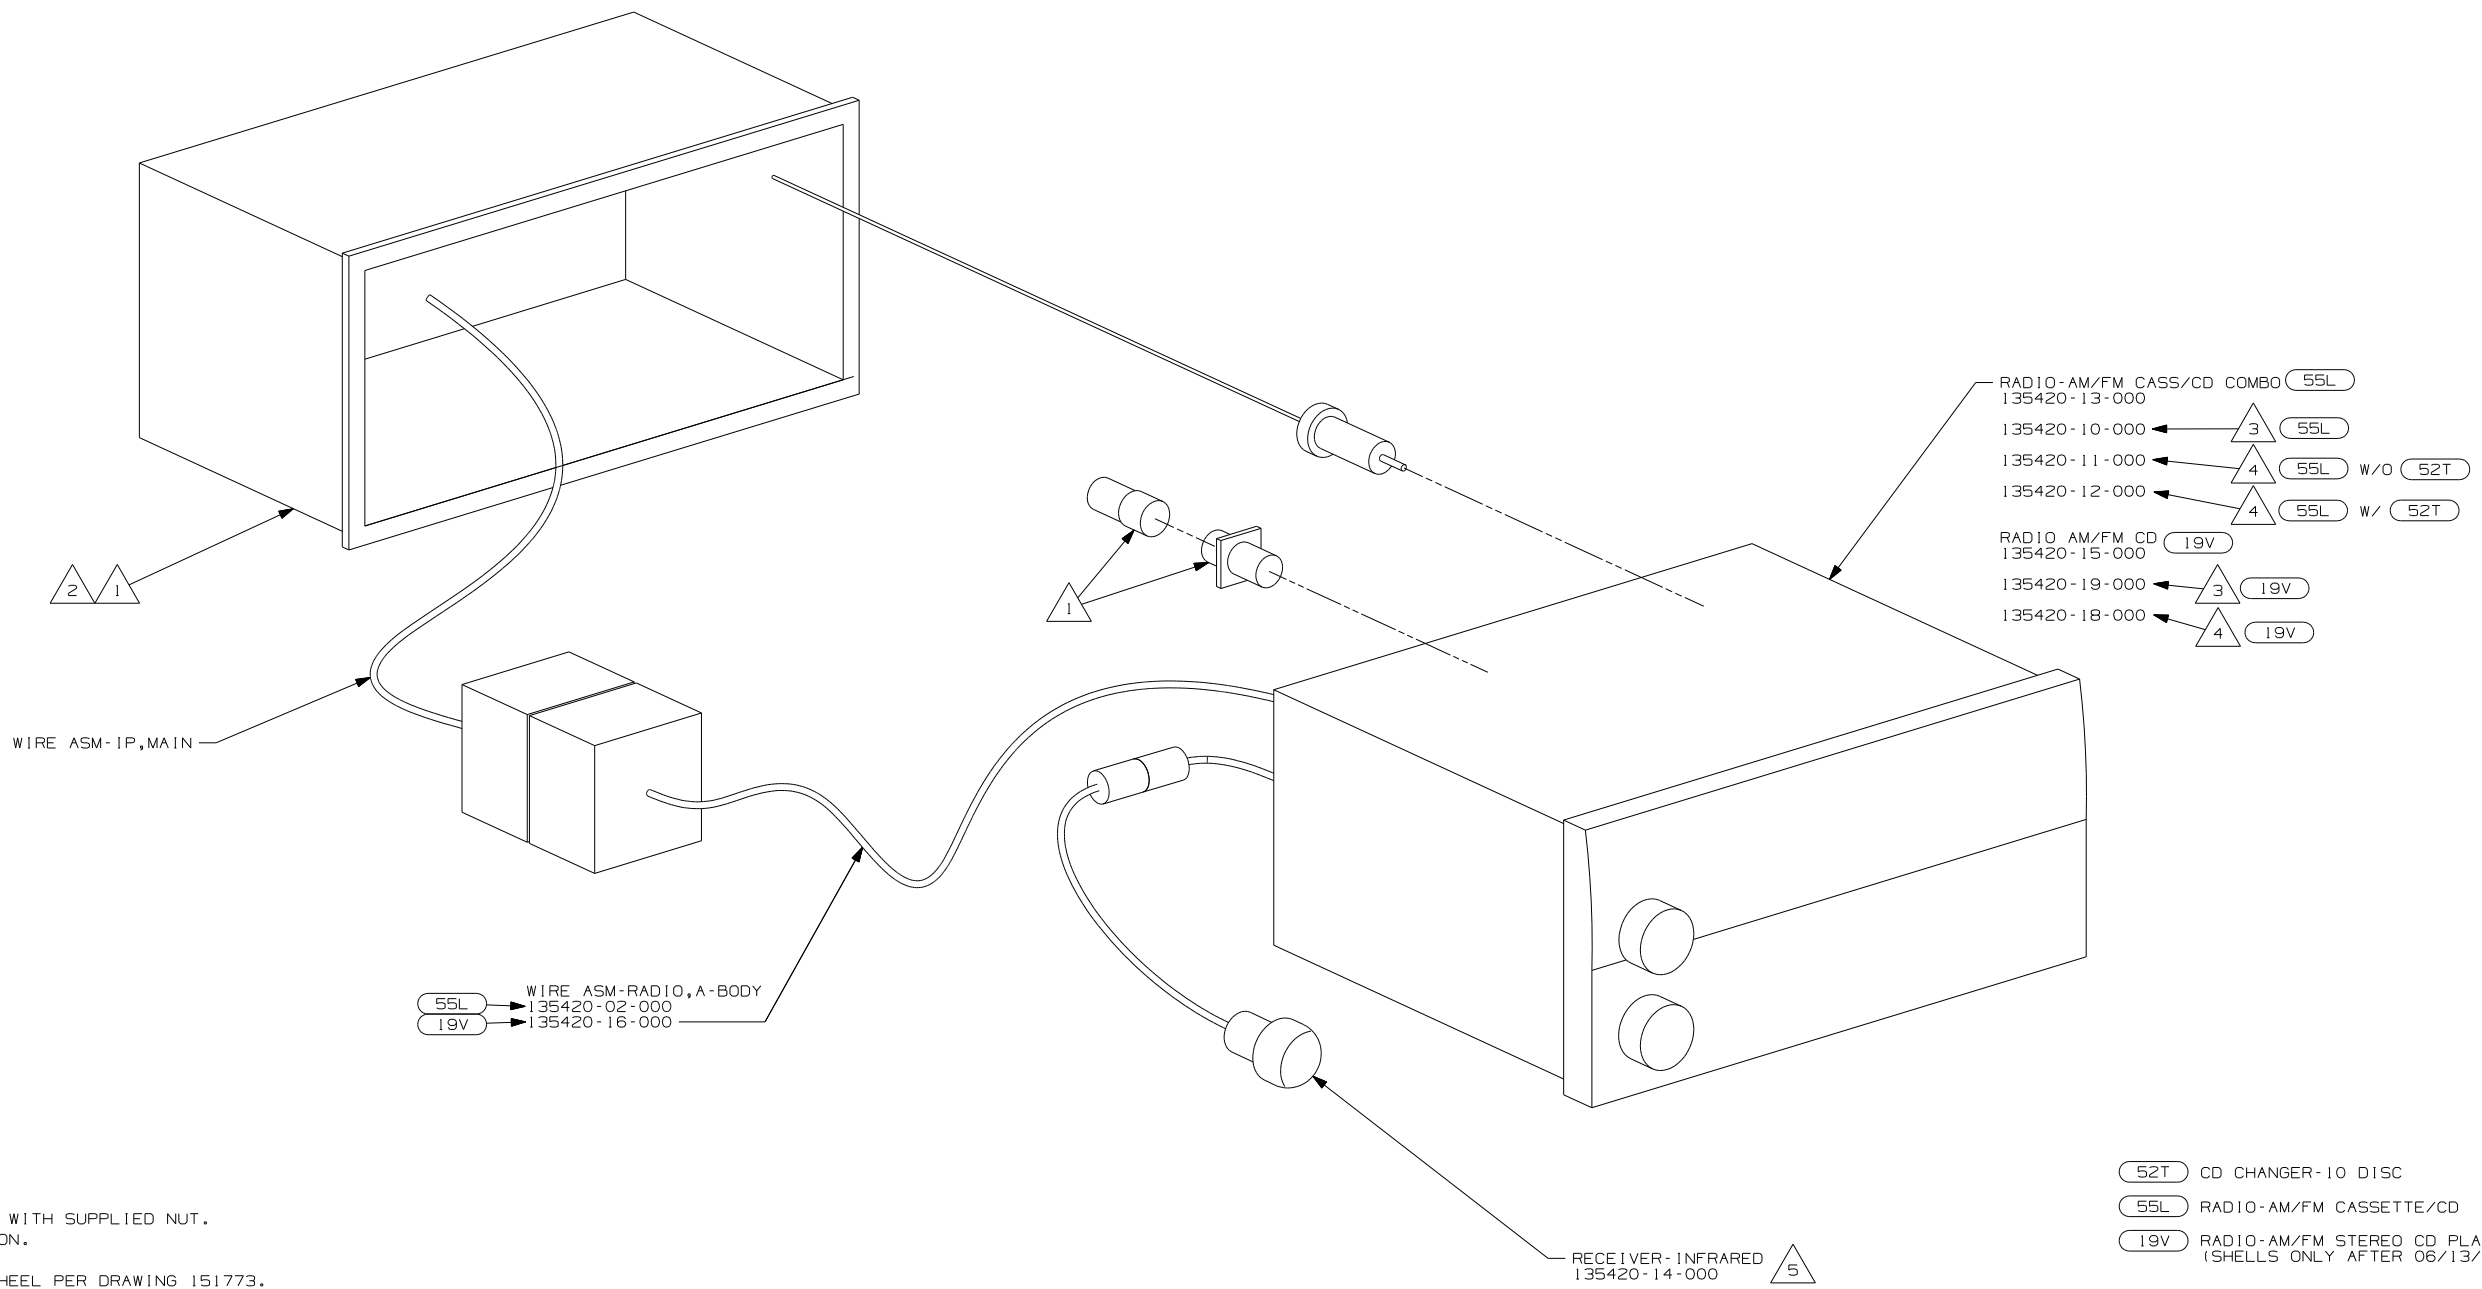

- RADIO-AM/FM CASS/CD COMBO (55L)
  135420-13-000
- 135420-10-000 ← (3) (55L)
- 135420-11-000 ← (4) (55L) w/o (52T)
- 135420-12-000 ← (4) (55L) w/ (52T)
- RADIO AM/FM CD (19V)
  135420-15-000
- 135420-19-000 ← (3) (19V)
- 135420-18-000 ← (4) (19V)

WIRE ASM-1P,MAIN

WIRE ASM-RADIO,A-BODY
(55L) → 135420-02-000
(19V) → 135420-16-000

RECEIVER-INFRARED
135420-14-000 (5)

- (52T) CD CHANGER-10 DISC
- (55L) RADIO-AM/FM CASSETTE/CD
- (19V) RADIO-AM/FM STEREO CD PLAYER (SHELLS ONLY AFTER 06/13/05)

1. NOTES:
- (5) INSTALL IN DASH BEZEL WITH SUPPLIED NUT. SEE 151773 FOR LOCATION.
  - (4) INSTALL ON STEERING WHEEL PER DRAWING 151773.
  - (3) TO BE SUPPLIED IN WINNEBAGOS OWNERS CASE
  - (2) BEND TABS ON ALL 4 SIDES TO SECURE MOUNTING BRACKET TO DASH OPENING.
  - (1) SUPPLIED WITH MOUNTING KIT 135420-07-000.

FIRST USED	
05 MOTORHOMES	
DO NOT SCALE DRAWING	
TITLE:	
RADIO INSTL	
SHEET 7	PART NO 148520