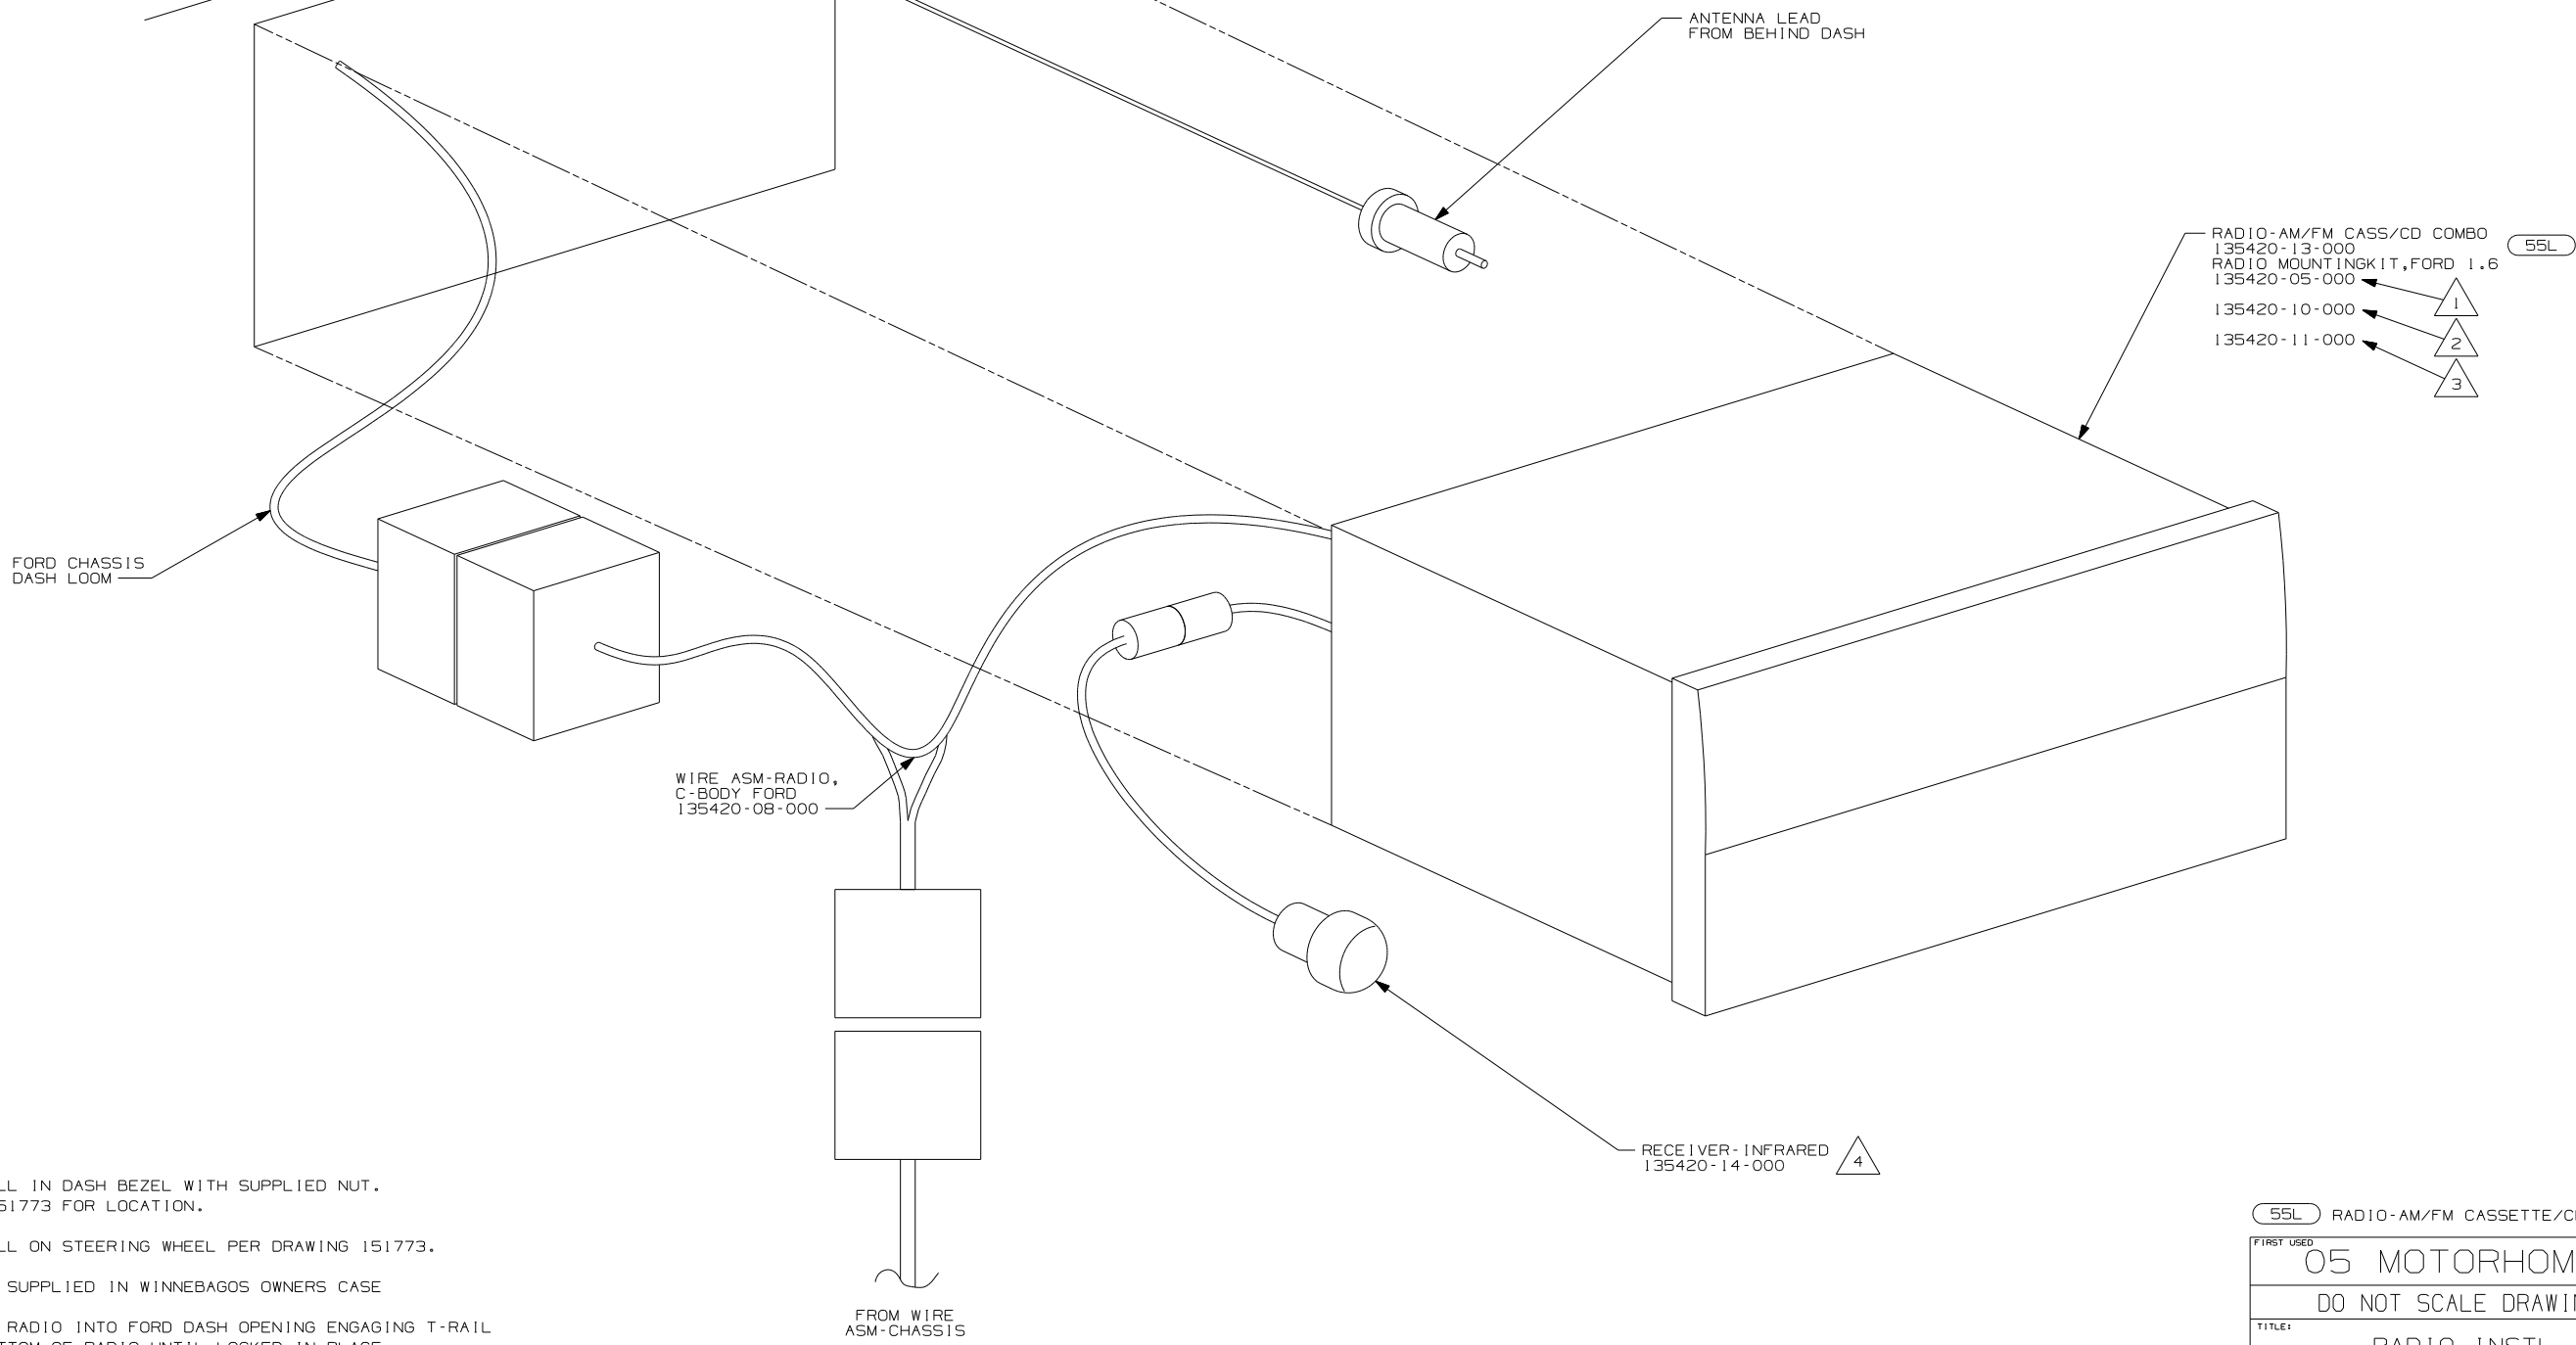

1. NOTES:
2. 4 INSTALL IN DASH BEZEL WITH SUPPLIED NUT. SEE 151773 FOR LOCATION.
   - 3 INSTALL ON STEERING WHEEL PER DRAWING 151773.
   - 2 TO BE SUPPLIED IN WINNEBAGOS OWNERS CASE
   - 1 SLIDE RADIO INTO FORD DASH OPENING ENGAGING T-RAIL ON BOTTOM OF RADIO UNTIL LOCKED IN PLACE.

55L RADIO-AM/FM CASSETTE/CD	
FIRST USED	
05 MOTORHOMES	
DO NOT SCALE DRAWING	
TITLE:	
RADIO INSTL	
SHEET 4	PART NO 148520