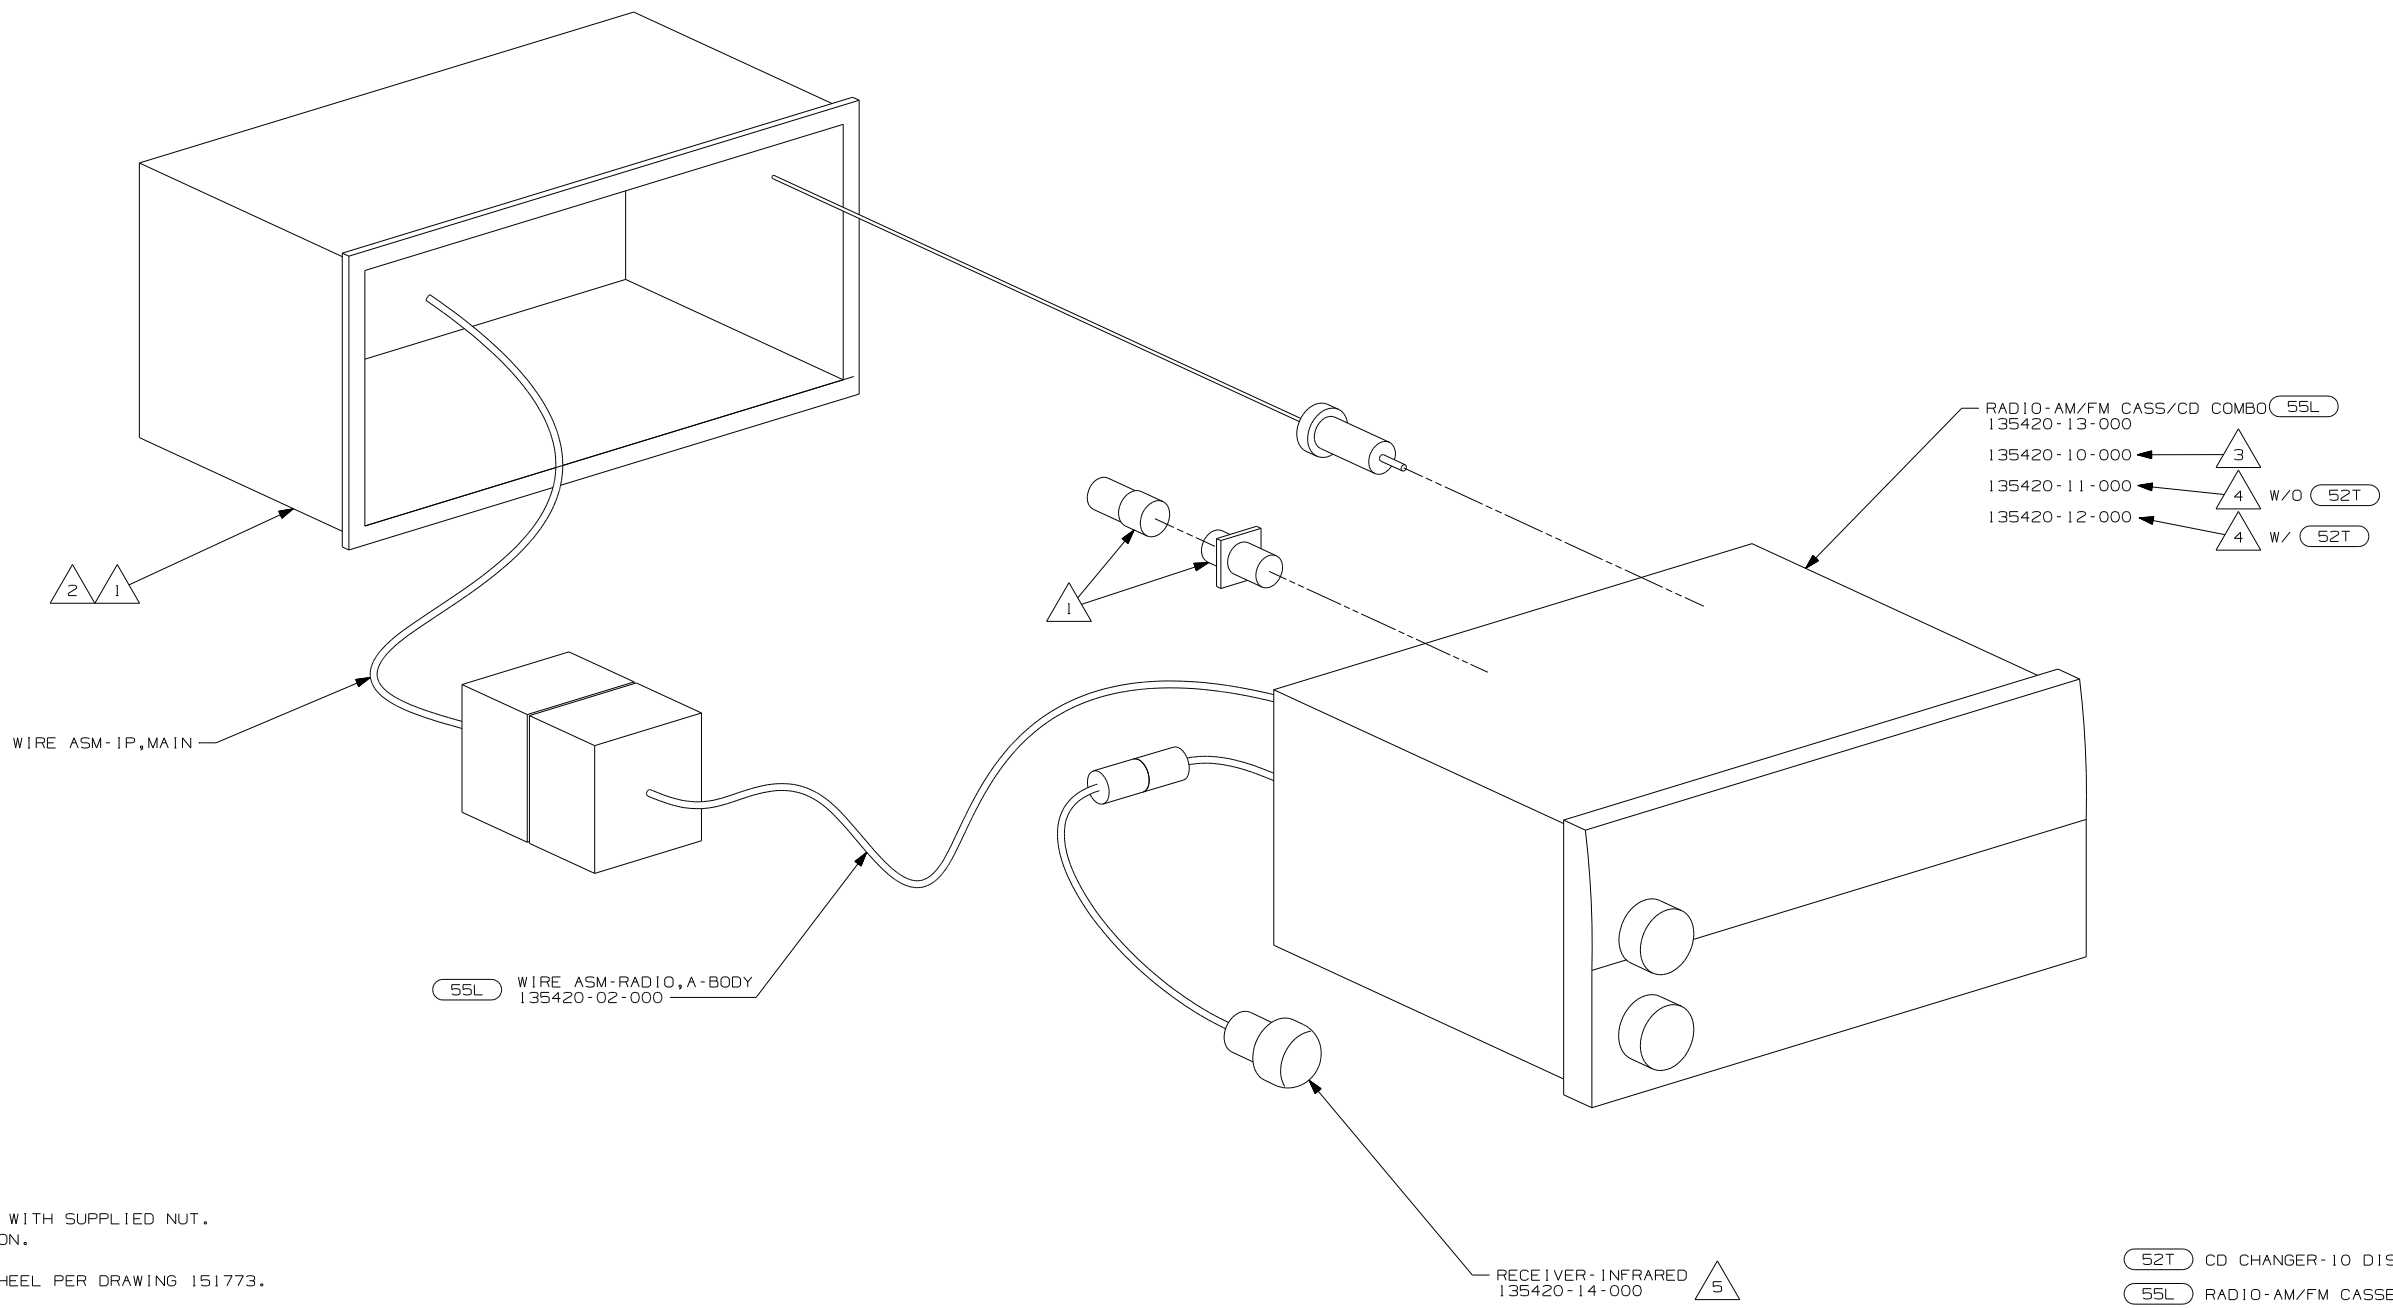

1. NOTES:
2. 5 INSTALL IN DASH BEZEL WITH SUPPLIED NUT. SEE 151773 FOR LOCATION.
   - 4 INSTALL ON STEERING WHEEL PER DRAWING 151773.
   - 3 TO BE SUPPLIED IN WINNEBAGOS OWNERS CASE
   - 2 BEND TABS ON ALL 4 SIDES TO SECURE MOUNTING BRACKET TO DASH OPENING.
   - 1 SUPPLIED WITH MOUNTING KIT 135420-07-000.

- 52T CD CHANGER-10 DISC
- 55L RADIO-AM/FM CASSETTE/CD

FIRST USED	
05 MOTORHOMES	
DO NOT SCALE DRAWING	
TITLE: RADIO INSTL	
SHEET 6	PART NO 148520