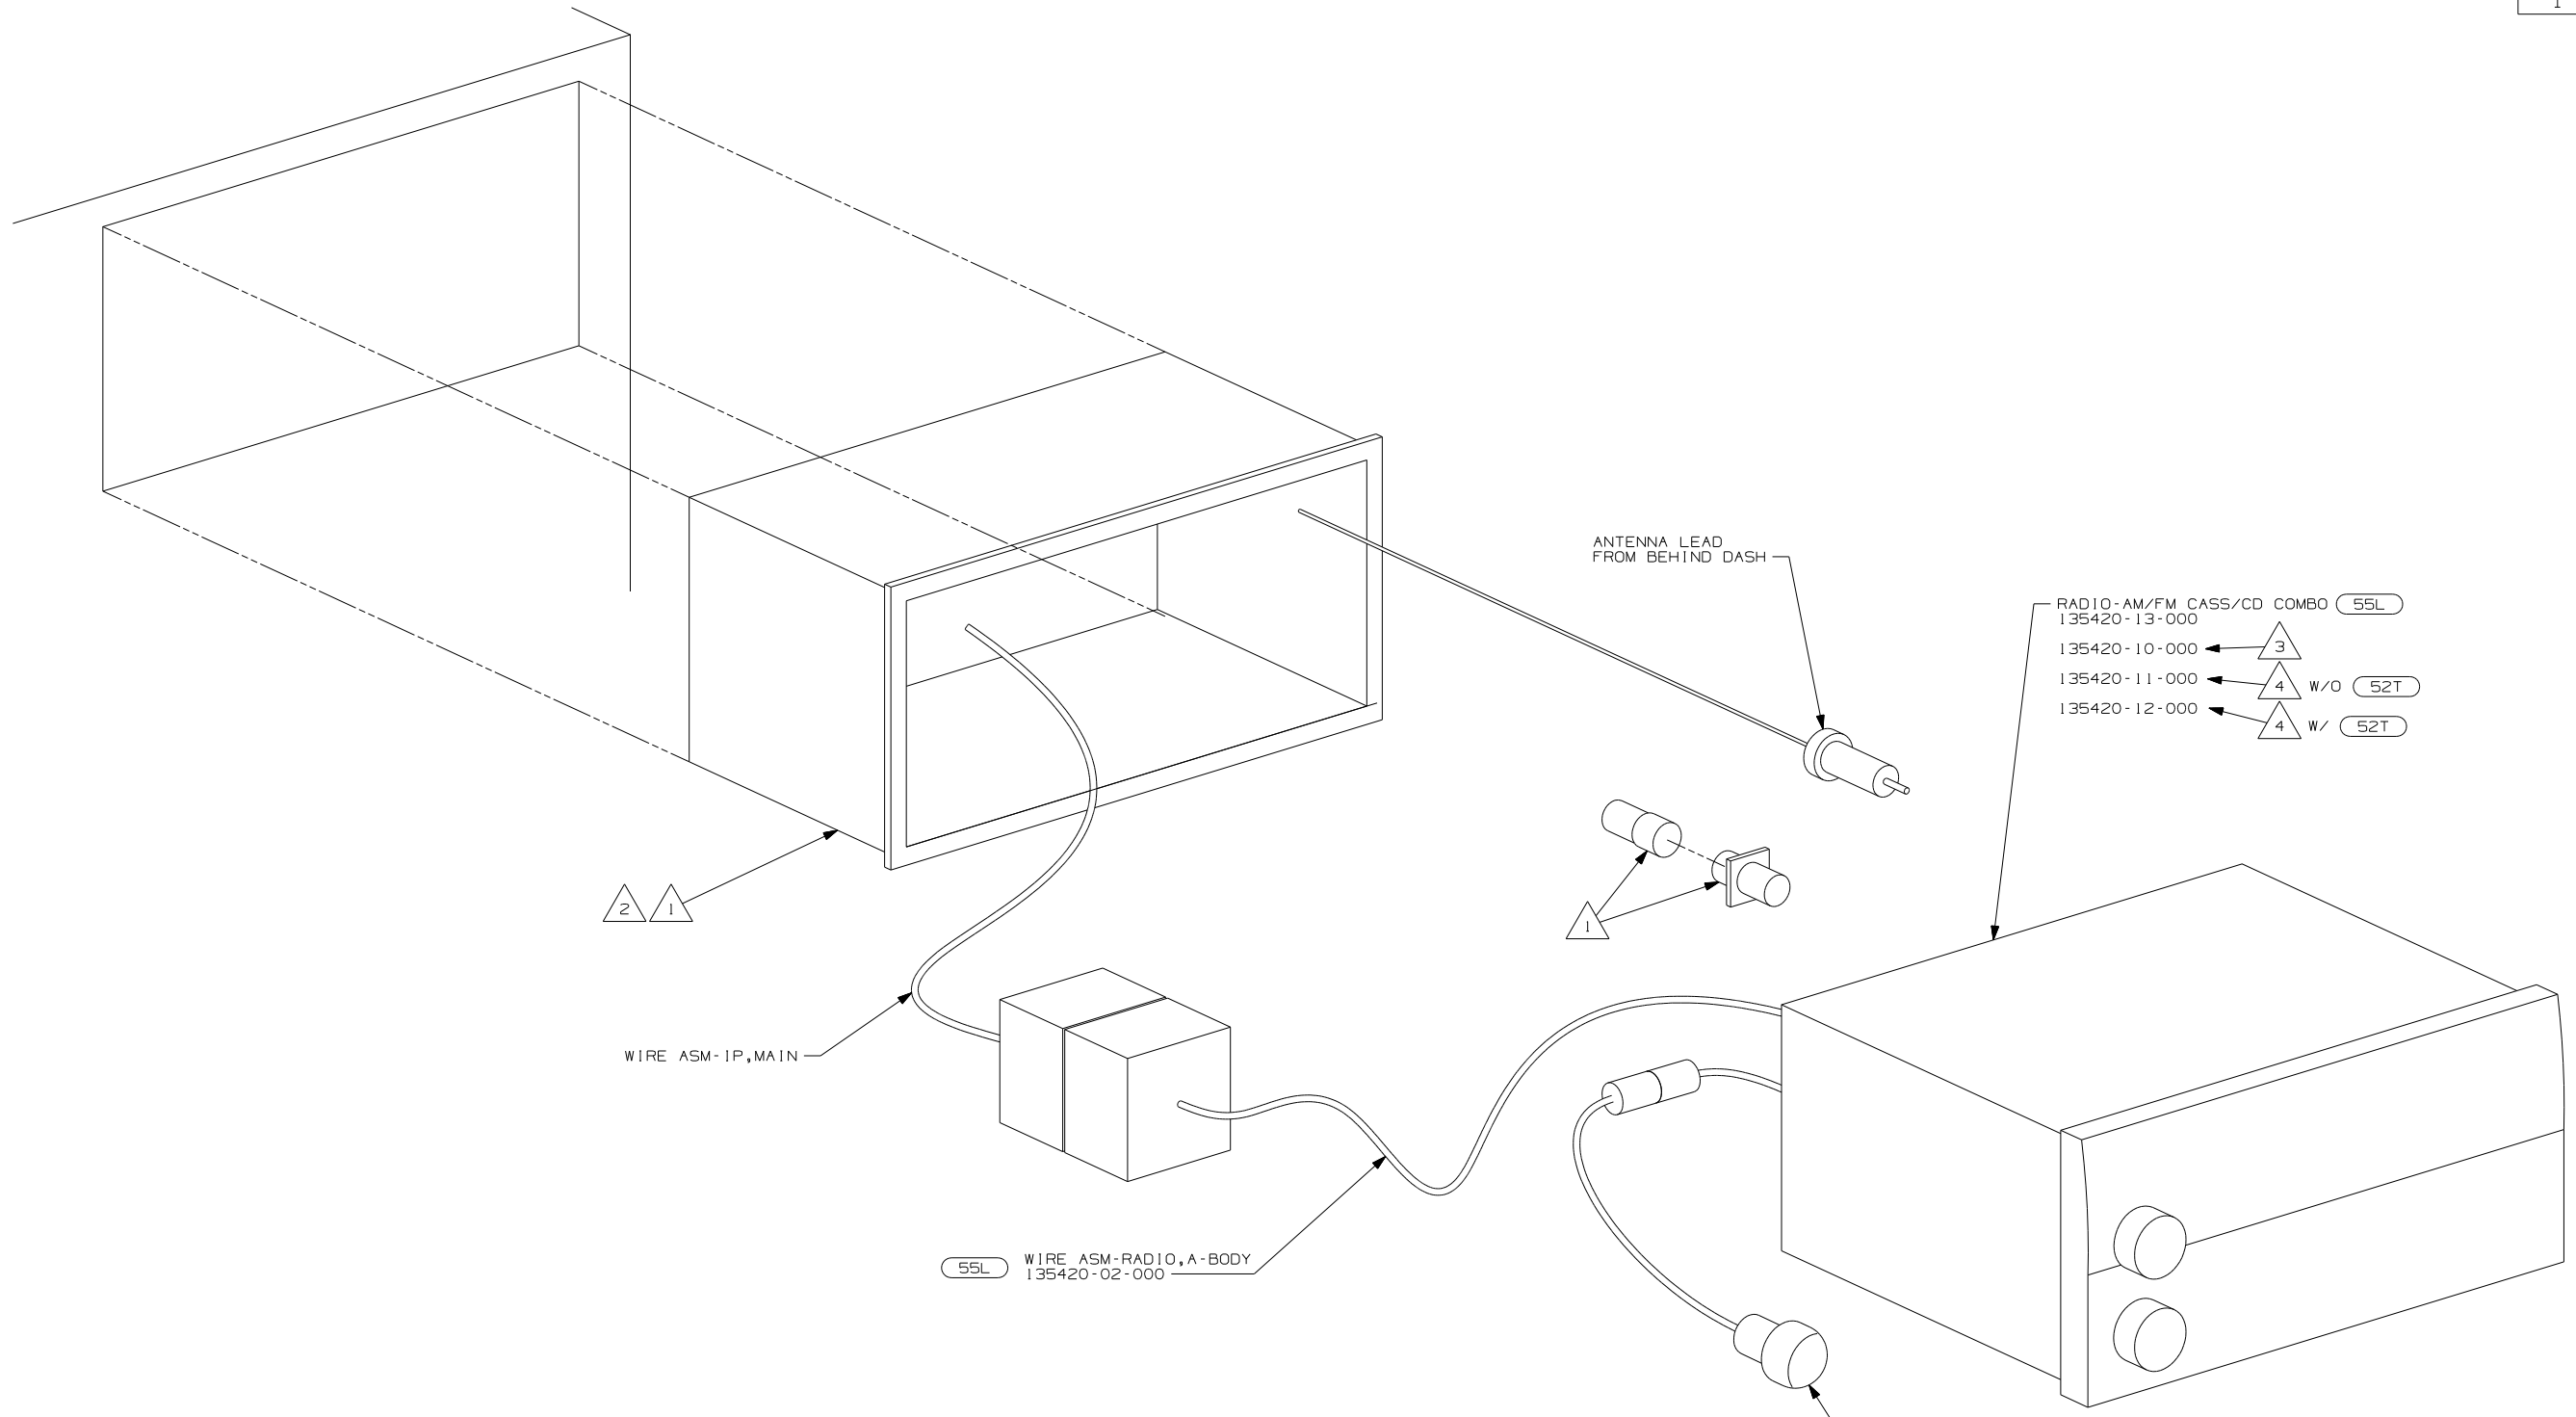

1. NOTES:
2. 5 INSTALL IN DASH BEZEL WITH SUPPLIED NUT. SEE 151773 FOR LOCATION.
   - 4 INSTALL ON STEERING WHEEL PER DRAWING 151773.
   - 3 TO BE SUPPLIED IN WINNEBAGOS OWNERS CASE
   - 2 BEND TABS ON ALL 4 SIDES TO SECURE MOUNTING BRACKET TO DASH OPENING.
   - 1 SUPPLIED WITH MOUNTING KIT 135420-07-000.

52T CD CHANGER-10 DISC	
55L RADIO-AM/FM CASSETTE/CD	
FIRST USED 05 MOTORHOMES	
DO NOT SCALE DRAWING	
TITLE: RADIO INSTL	
SHEET 8	PART NO 148520