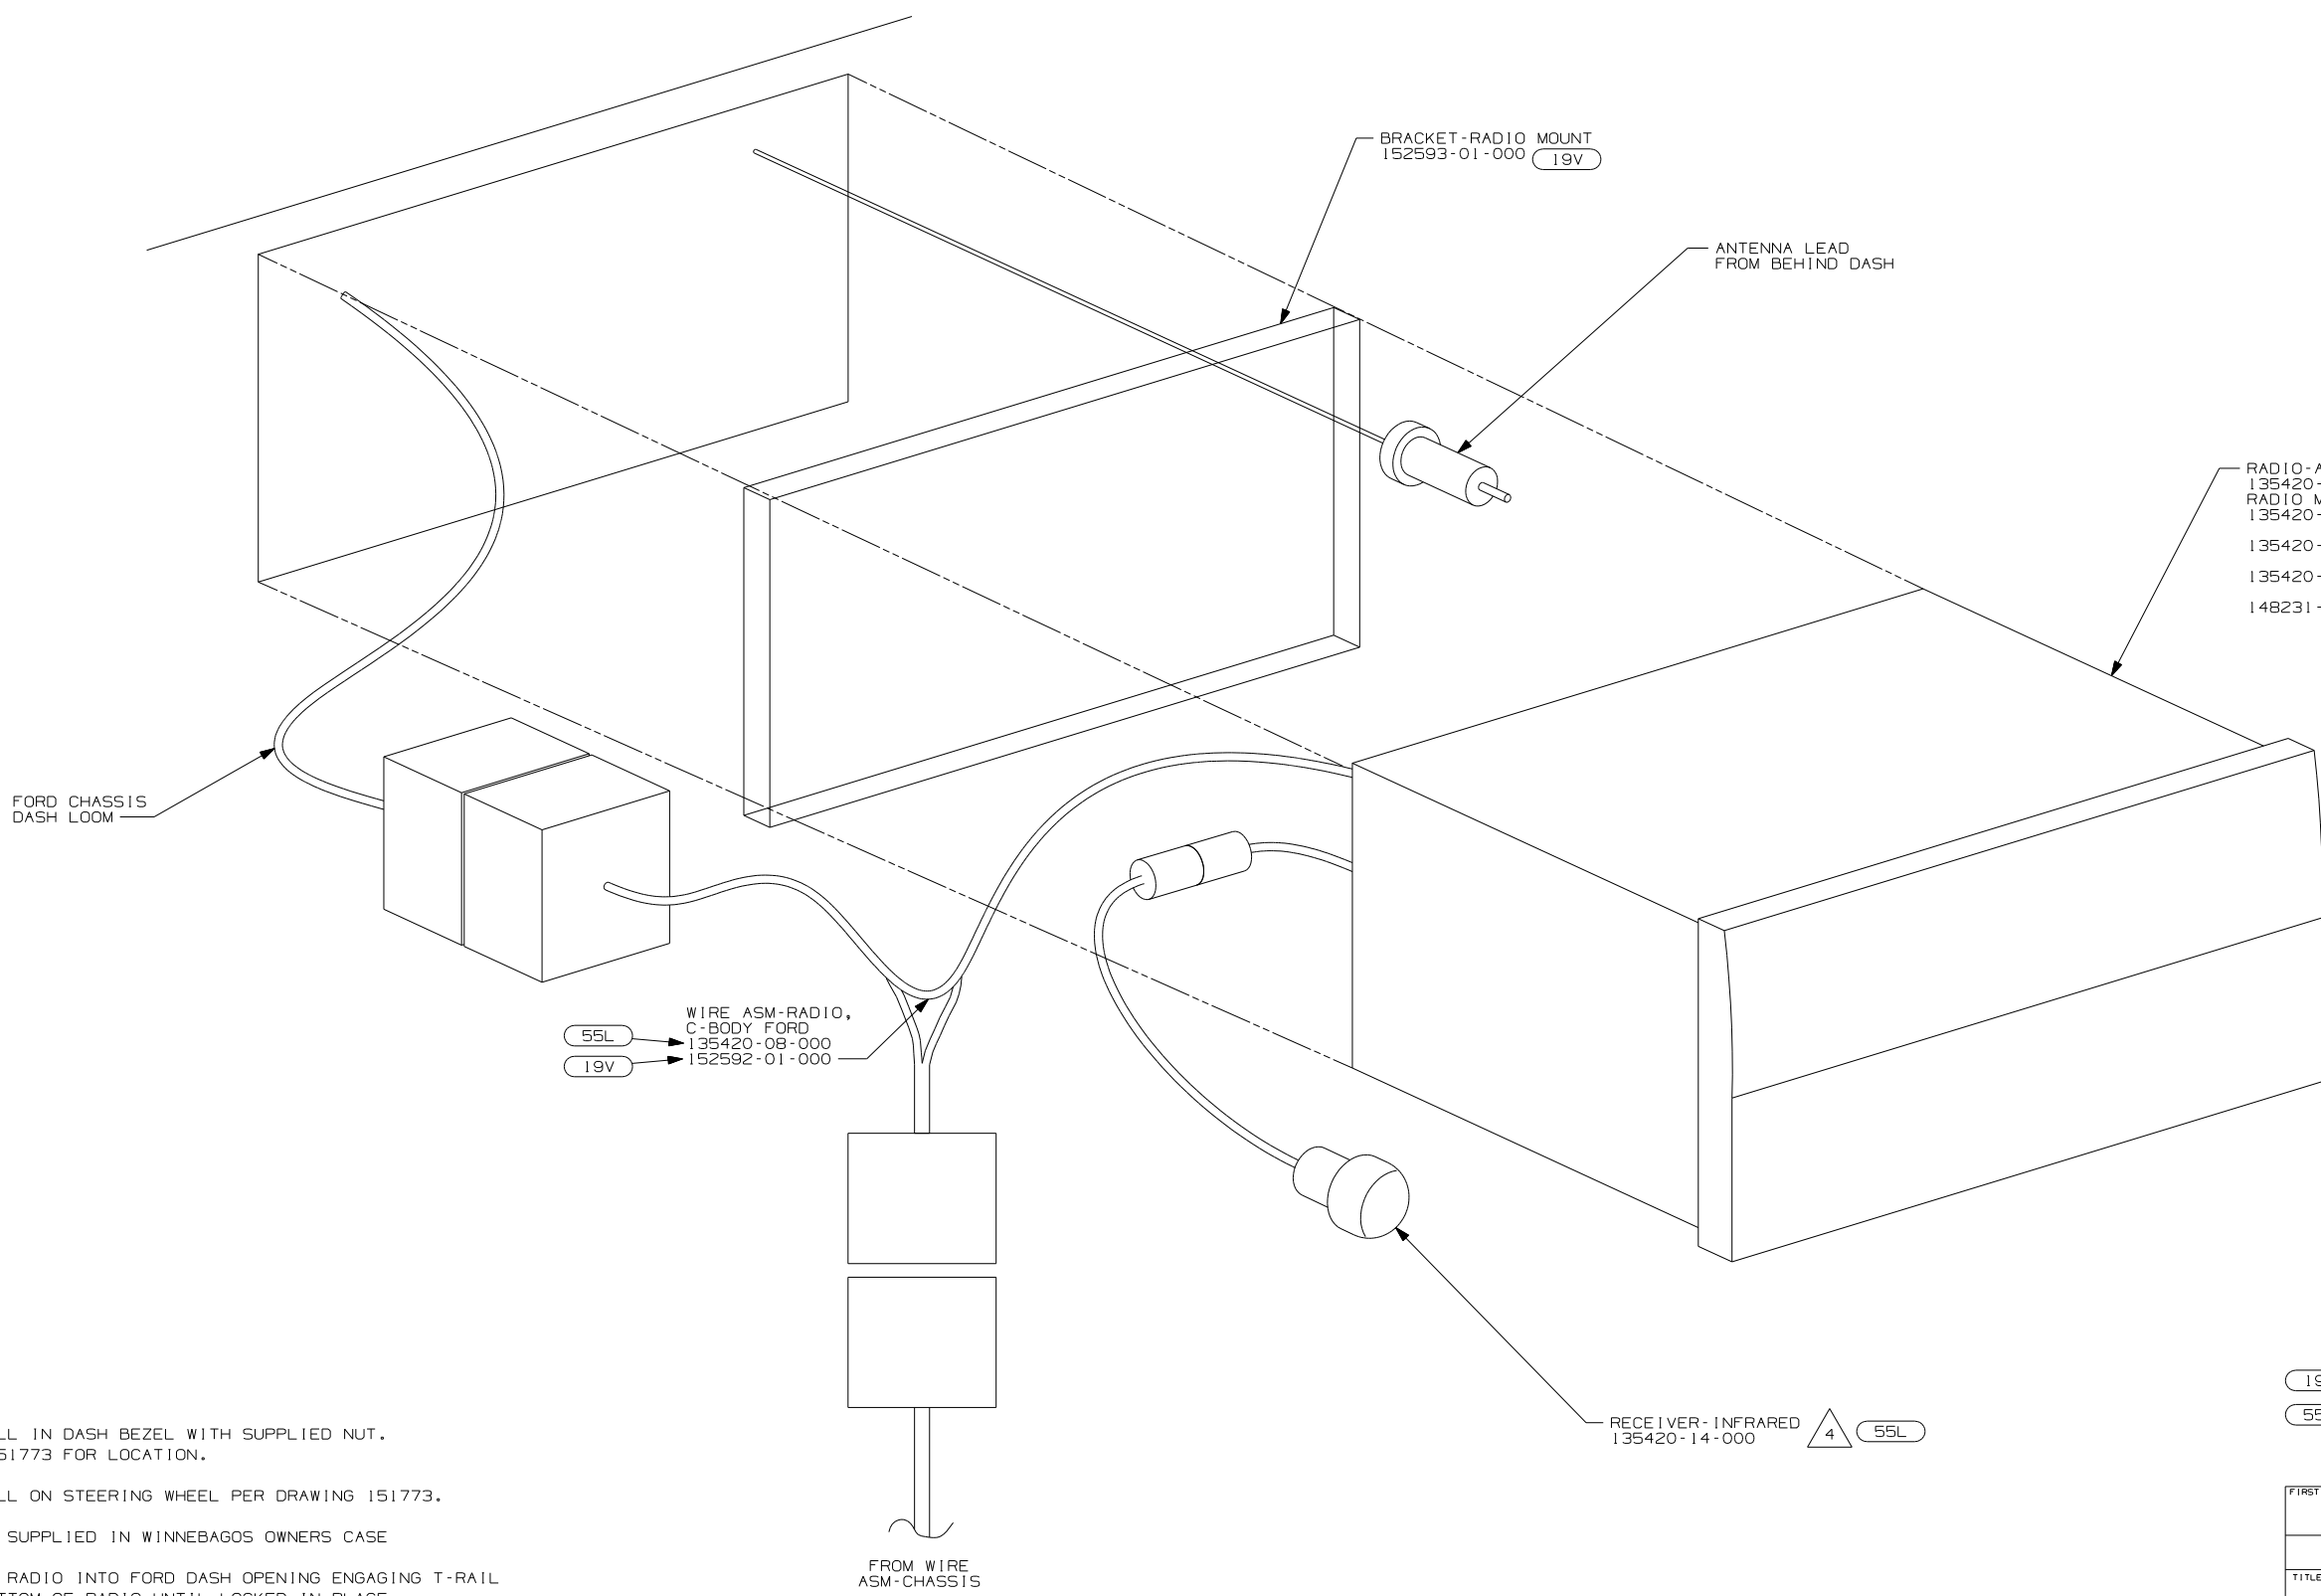

- 55L RADIO-AM/FM CASS/CD COMBO 135420-13-000
- 55L RADIO MOUNTING KIT, FORD 1.6 135420-05-000
- 1 55L 135420-10-000
- 2 55L 135420-11-000
- 3 55L 148231-01-000
- 19V

- 55L WIRE ASM-RADIO, C-BODY FORD 135420-08-000
- 19V 152592-01-000

- 19V RADIO-AM/FM STEREO CD PLAYER
- 55L RADIO-AM/FM CASSETTE/CD

1. NOTES:
2. 4 INSTALL IN DASH BEZEL WITH SUPPLIED NUT. SEE 151773 FOR LOCATION.
   - 3 INSTALL ON STEERING WHEEL PER DRAWING 151773.
   - 2 TO BE SUPPLIED IN WINNEBAGOS OWNERS CASE
   - 1 SLIDE RADIO INTO FORD DASH OPENING ENGAGING T-RAIL ON BOTTOM OF RADIO UNTIL LOCKED IN PLACE.

FIRST USED	
05 MOTORHOMES	
DO NOT SCALE DRAWING	
TITLE: RADIO INSTL	
SHEET 2	PART NO 148520