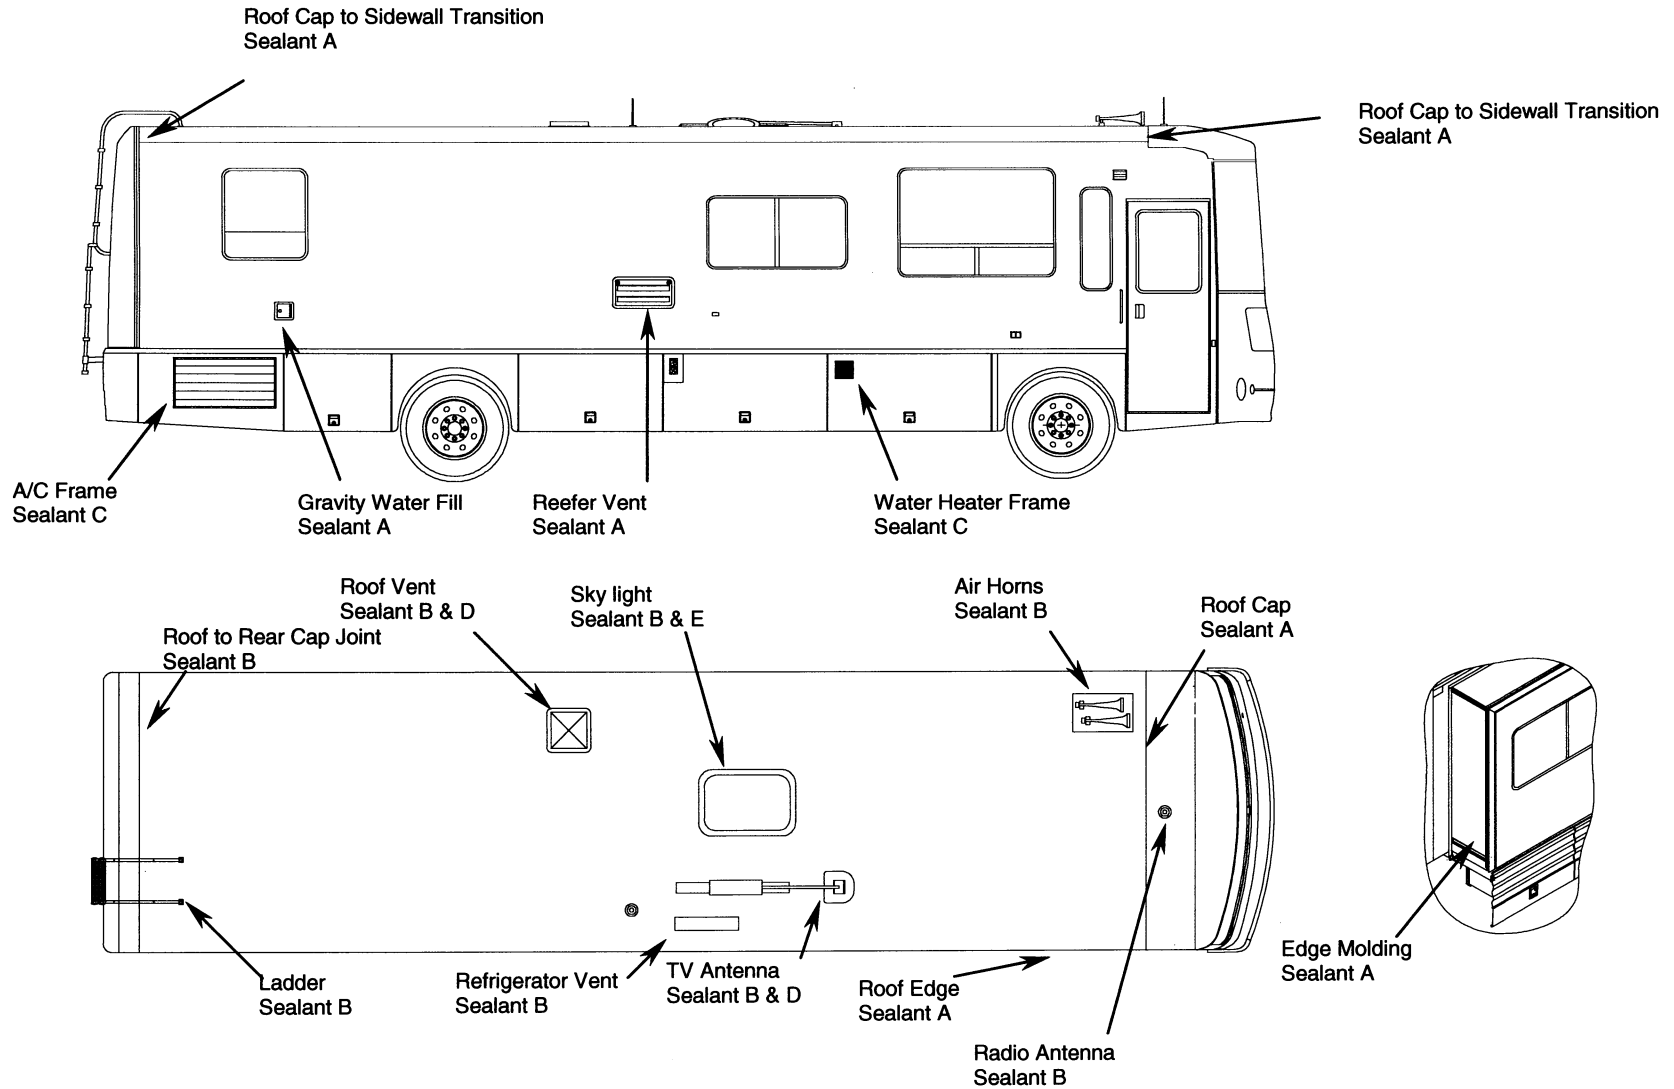

# 2005 JOURNEY & MERIDIAN SEALANTS CALLOUT SHEET

Sealants may be purchased from your Winnebago or Itasca Dealer

This is only a graphic representation for sealants and does not represent actual component position. Use sealant **094401-04-000** on components that fall into painted areas.

| Sealant | Winnebago Part # |
|---------|------------------|
| A       | 072889-10-000    |
| B       | 131264-03-01A    |
| C       | 094401-04-000    |
| D       | 131264-01-02A    |
| E       | 131264-04-01A    |