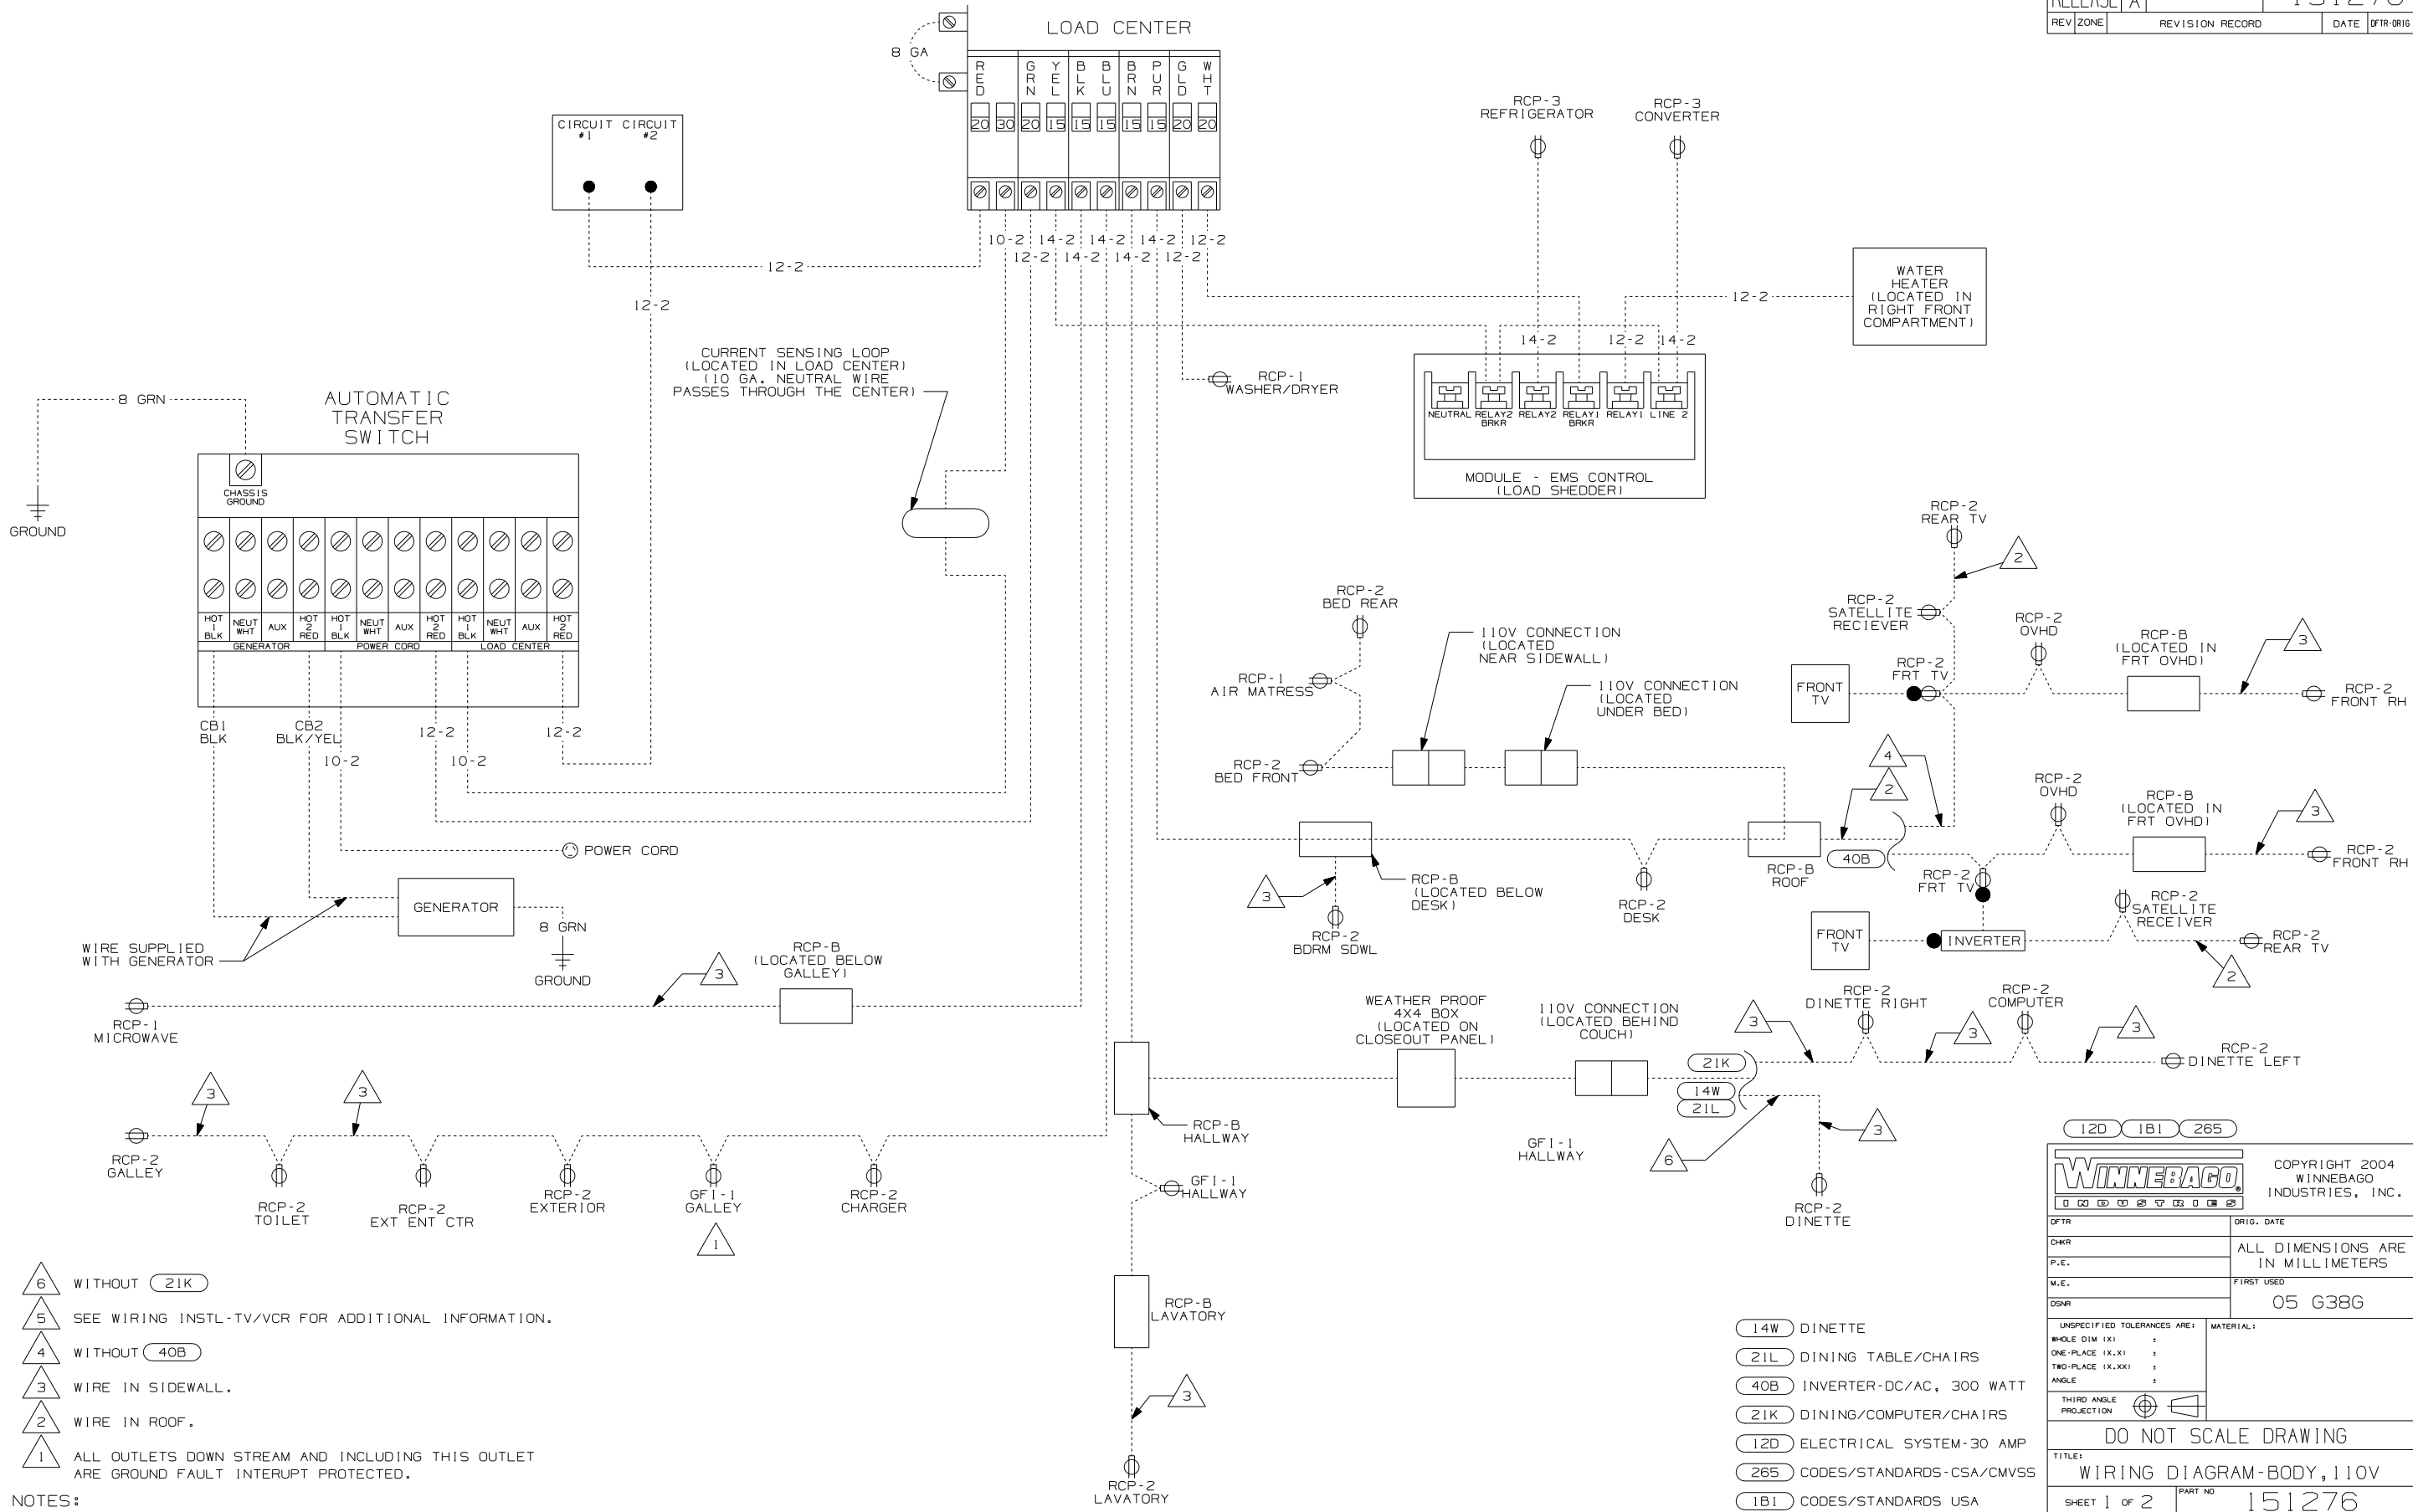

1. NOTES:
2. 6 WITHOUT (21K)
   - 5 SEE WIRING INSTL-TV/VCR FOR ADDITIONAL INFORMATION.
   - 4 WITHOUT (40B)
   - 3 WIRE IN SIDEWALL.
   - 2 WIRE IN ROOF.
   - 1 ALL OUTLETS DOWN STREAM AND INCLUDING THIS OUTLET ARE GROUND FAULT INTERRUPT PROTECTED.

- (14W) DINETTE
- (21L) DINING TABLE/CHAIRS
- (40B) INVERTER-DC/AC, 300 WATT
- (21K) DINING/COMPUTER/CHAIRS
- (12D) ELECTRICAL SYSTEM-30 AMP
- (265) CODES/STANDARDS-CSA/CMVSS
- (1B1) CODES/STANDARDS USA

WINNEBAGO		COPYRIGHT 2004 WINNEBAGO INDUSTRIES, INC.	
DFTR	ORIG. DATE	ALL DIMENSIONS ARE IN MILLIMETERS	
CHKR		FIRST USED	
P.E.		05 G38G	
M.E.		UNSPECIFIED TOLERANCES ARE:	
DSNR		MATERIAL:	
		WHOLE DIM (X)	:
		ONE-PLACE (X.X)	:
		TWO-PLACE (X.XX)	:
		ANGLE	:
		THIRD ANGLE PROJECTION	
DO NOT SCALE DRAWING			
TITLE: WIRING DIAGRAM-BODY, 110V			
SHEET 1 OF 2	PART NO	151276