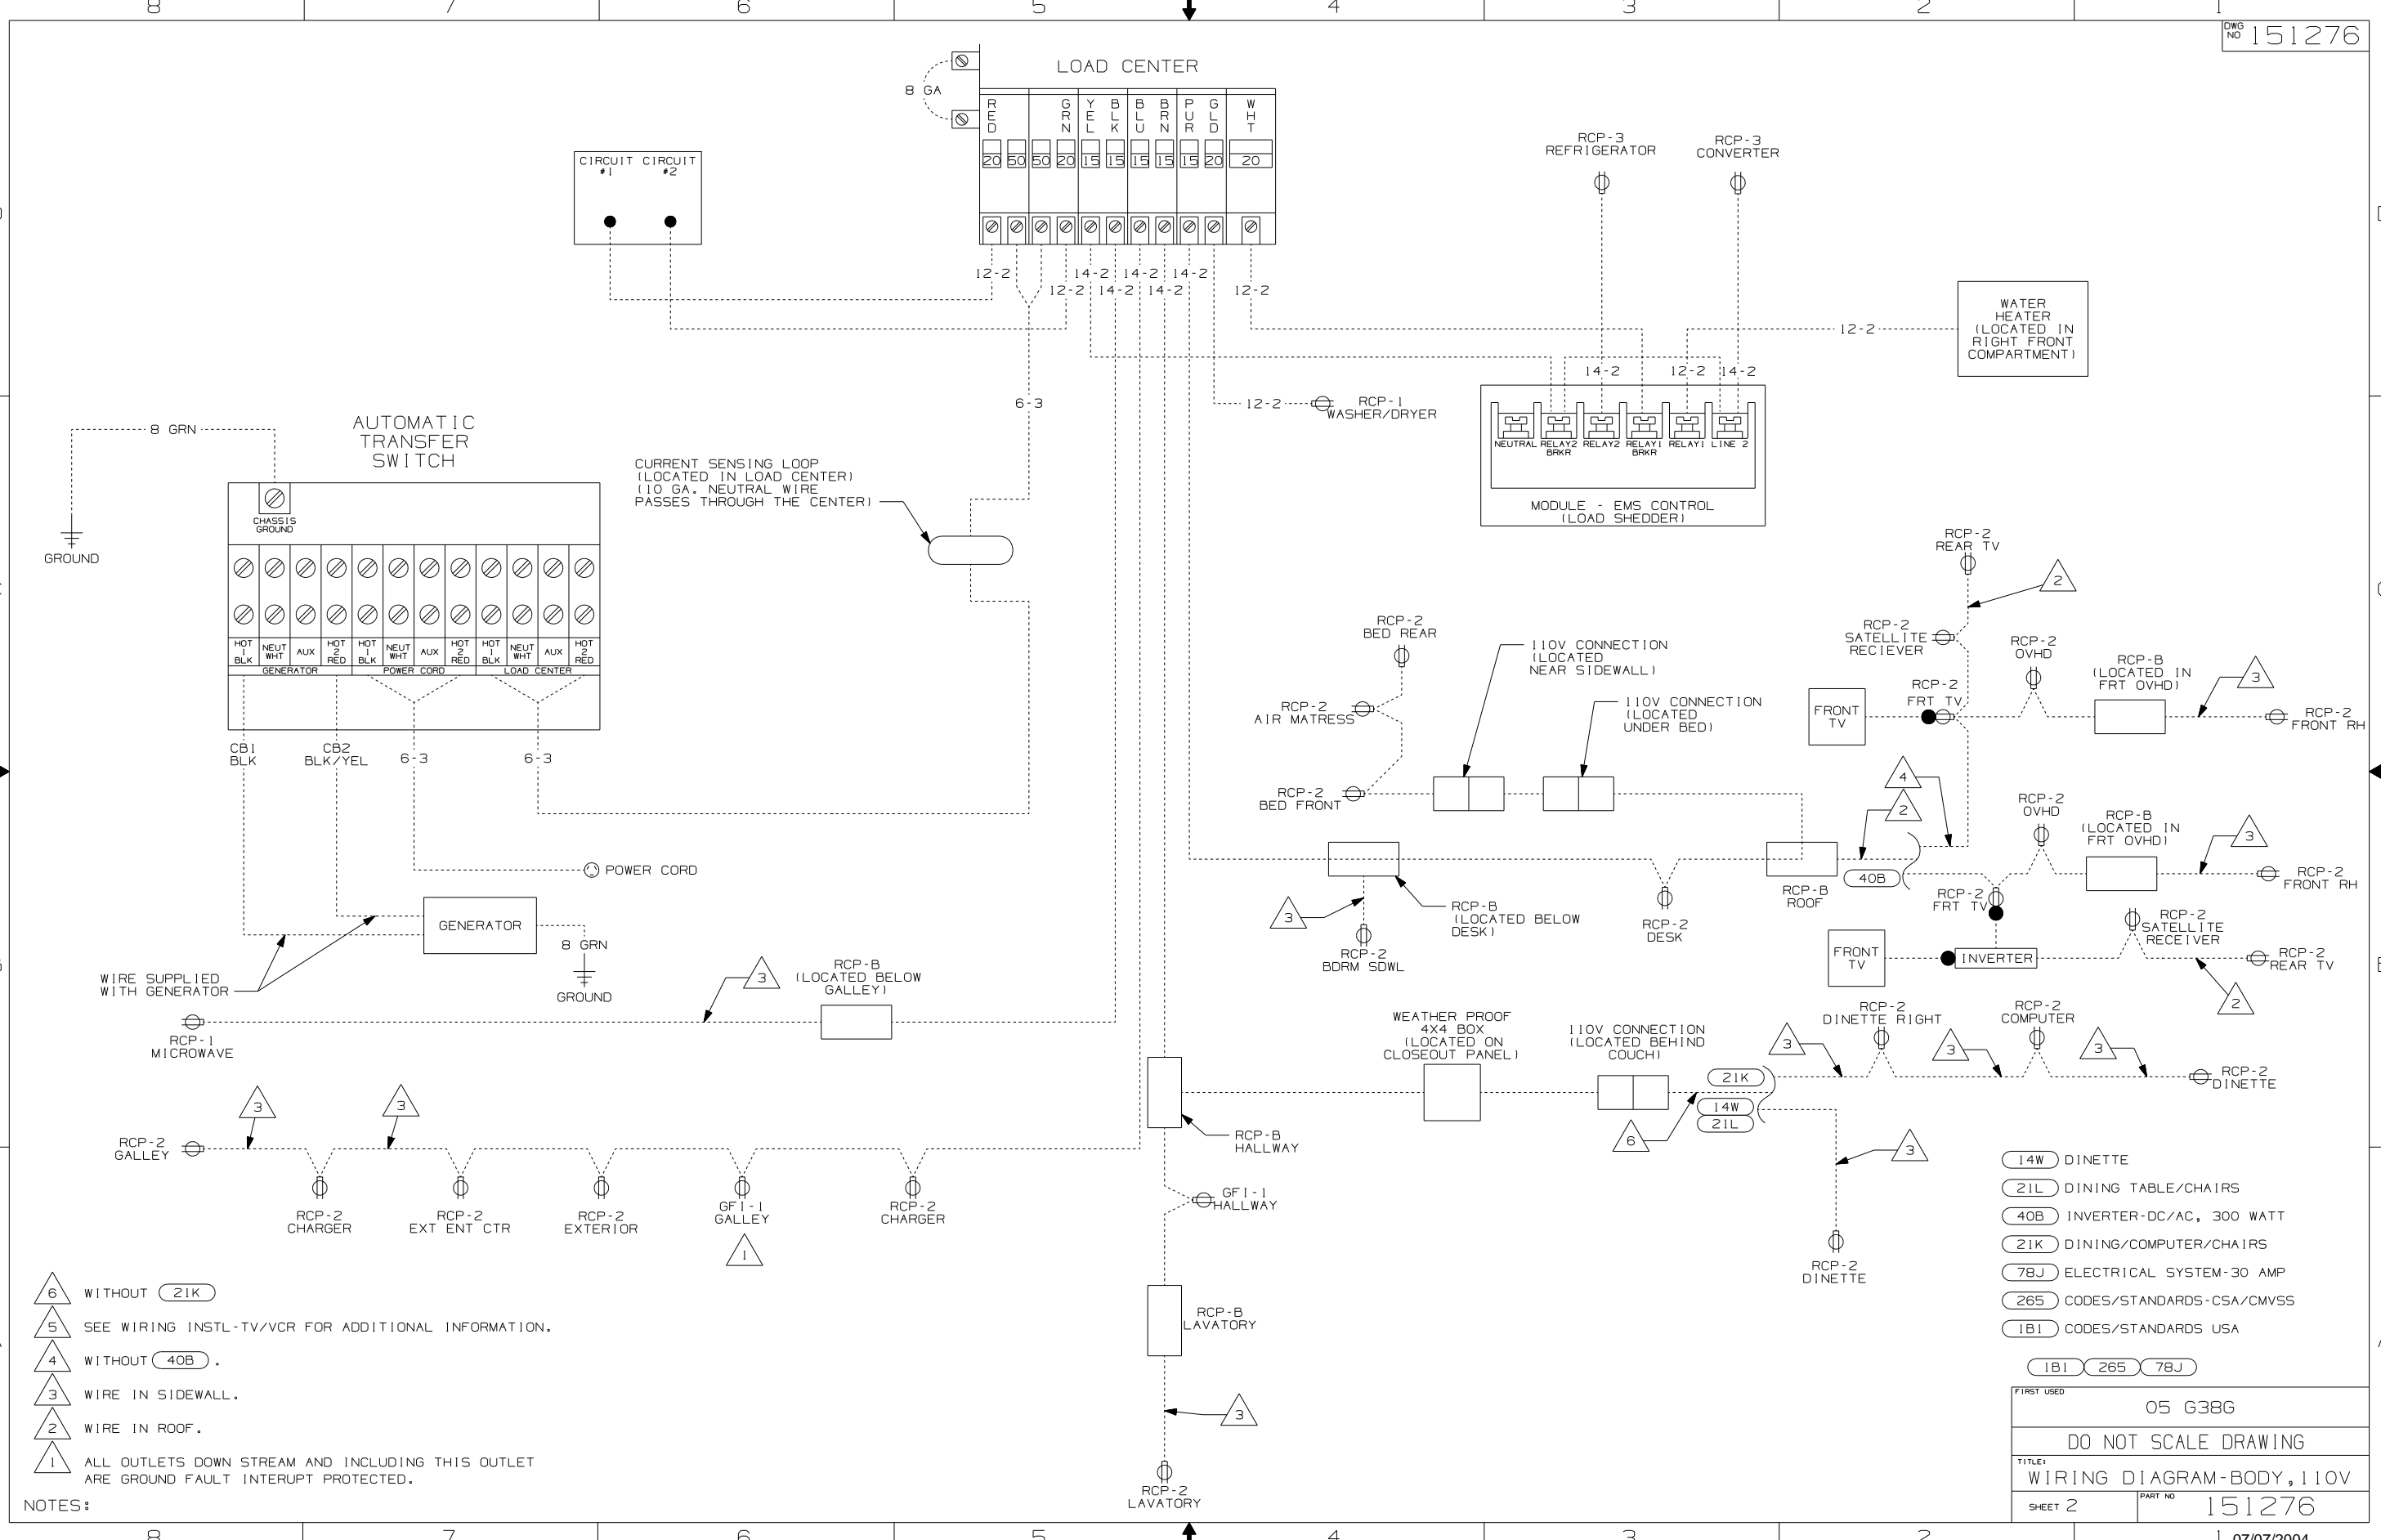

DANGER

Danger of electrical shock, burns or death. Always remove all power sources before attempting any repair, service or diagnostic work. Power can be present from shore power, generator, inverter or battery. All power sources must be disabled and secured before performing any service.

- (14W) DINETTE
- (21L) DINING TABLE/CHAIRS
- (40B) INVERTER-DC/AC, 300 WATT
- (21K) DINING/COMPUTER/CHAIRS
- (12D) ELECTRICAL SYSTEM-30 AMP
- (265) CODES/STANDARDS-CSA/CMVSS
- (1B1) CODES/STANDARDS USA

WINNEBAGO		COPYRIGHT 2004 WINNEBAGO INDUSTRIES, INC.	
DFTR	ORIG. DATE	ALL DIMENSIONS ARE IN MILLIMETERS	
CHKR		FIRST USED	
P.E.		05 G38G	
M.E.		UNSPECIFIED TOLERANCES ARE:	
DSNR		MATERIAL:	
		WHOLE DIM (X)	:
		ONE-PLACE (X.X)	:
		TWO-PLACE (X.XX)	:
		ANGLE	:
		THIRD ANGLE PROJECTION	
DO NOT SCALE DRAWING			
TITLE: WIRING DIAGRAM-BODY, 110V			
SHEET 1 OF 2	PART NO	151276	

FIRST USED	05 G38G
DO NOT SCALE DRAWING	
TITLE:	WIRING DIAGRAM-BODY, 110V
SHEET 2	PART NO 151276