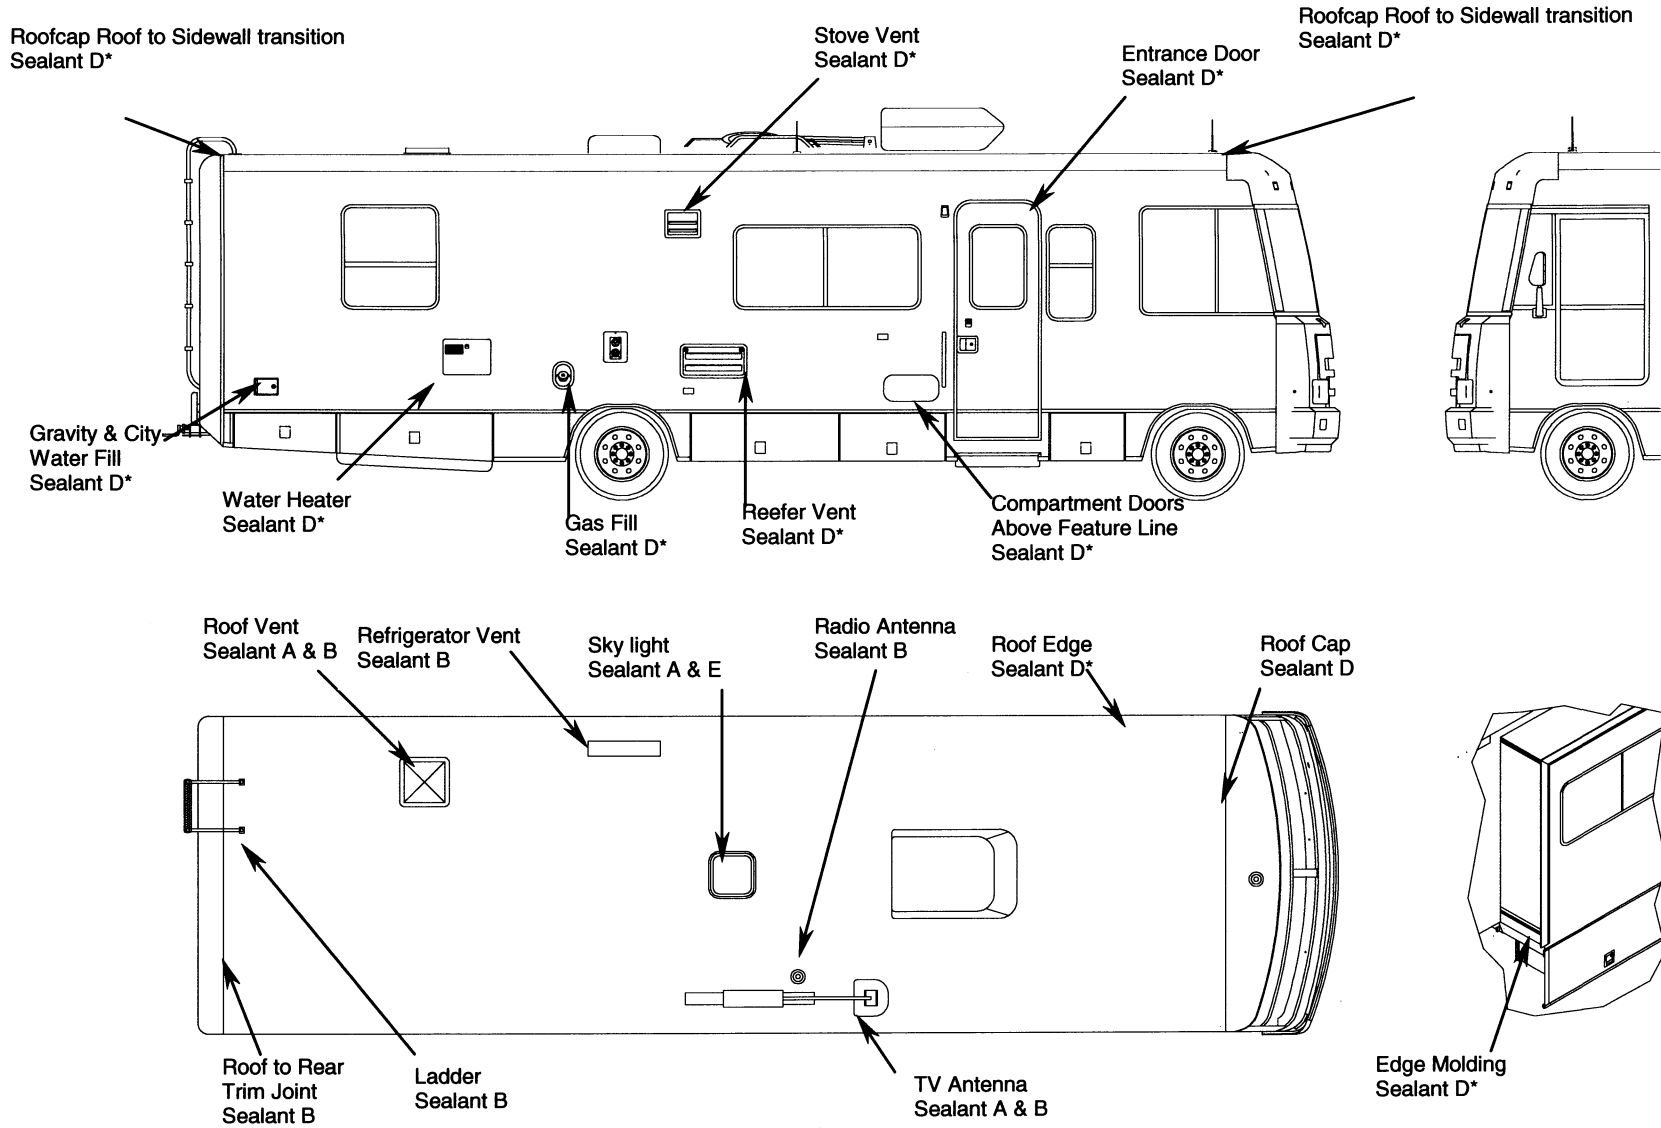

2005 VOYAGE & SUNRISE SEALANTS CALLOUT SHEET

Sealants may be purchased from your Winnebago or Itasca Dealer

This is only a graphic representation for sealants and does not represent actual component position.

*On any component that falls into a painted area, use sealant **094401-04-000**.

Rev A

Sealant	Winnebago Part #
A	131264-01-02A
B	131264-03-01A
D	072889-10-000
E	131264-04-01A