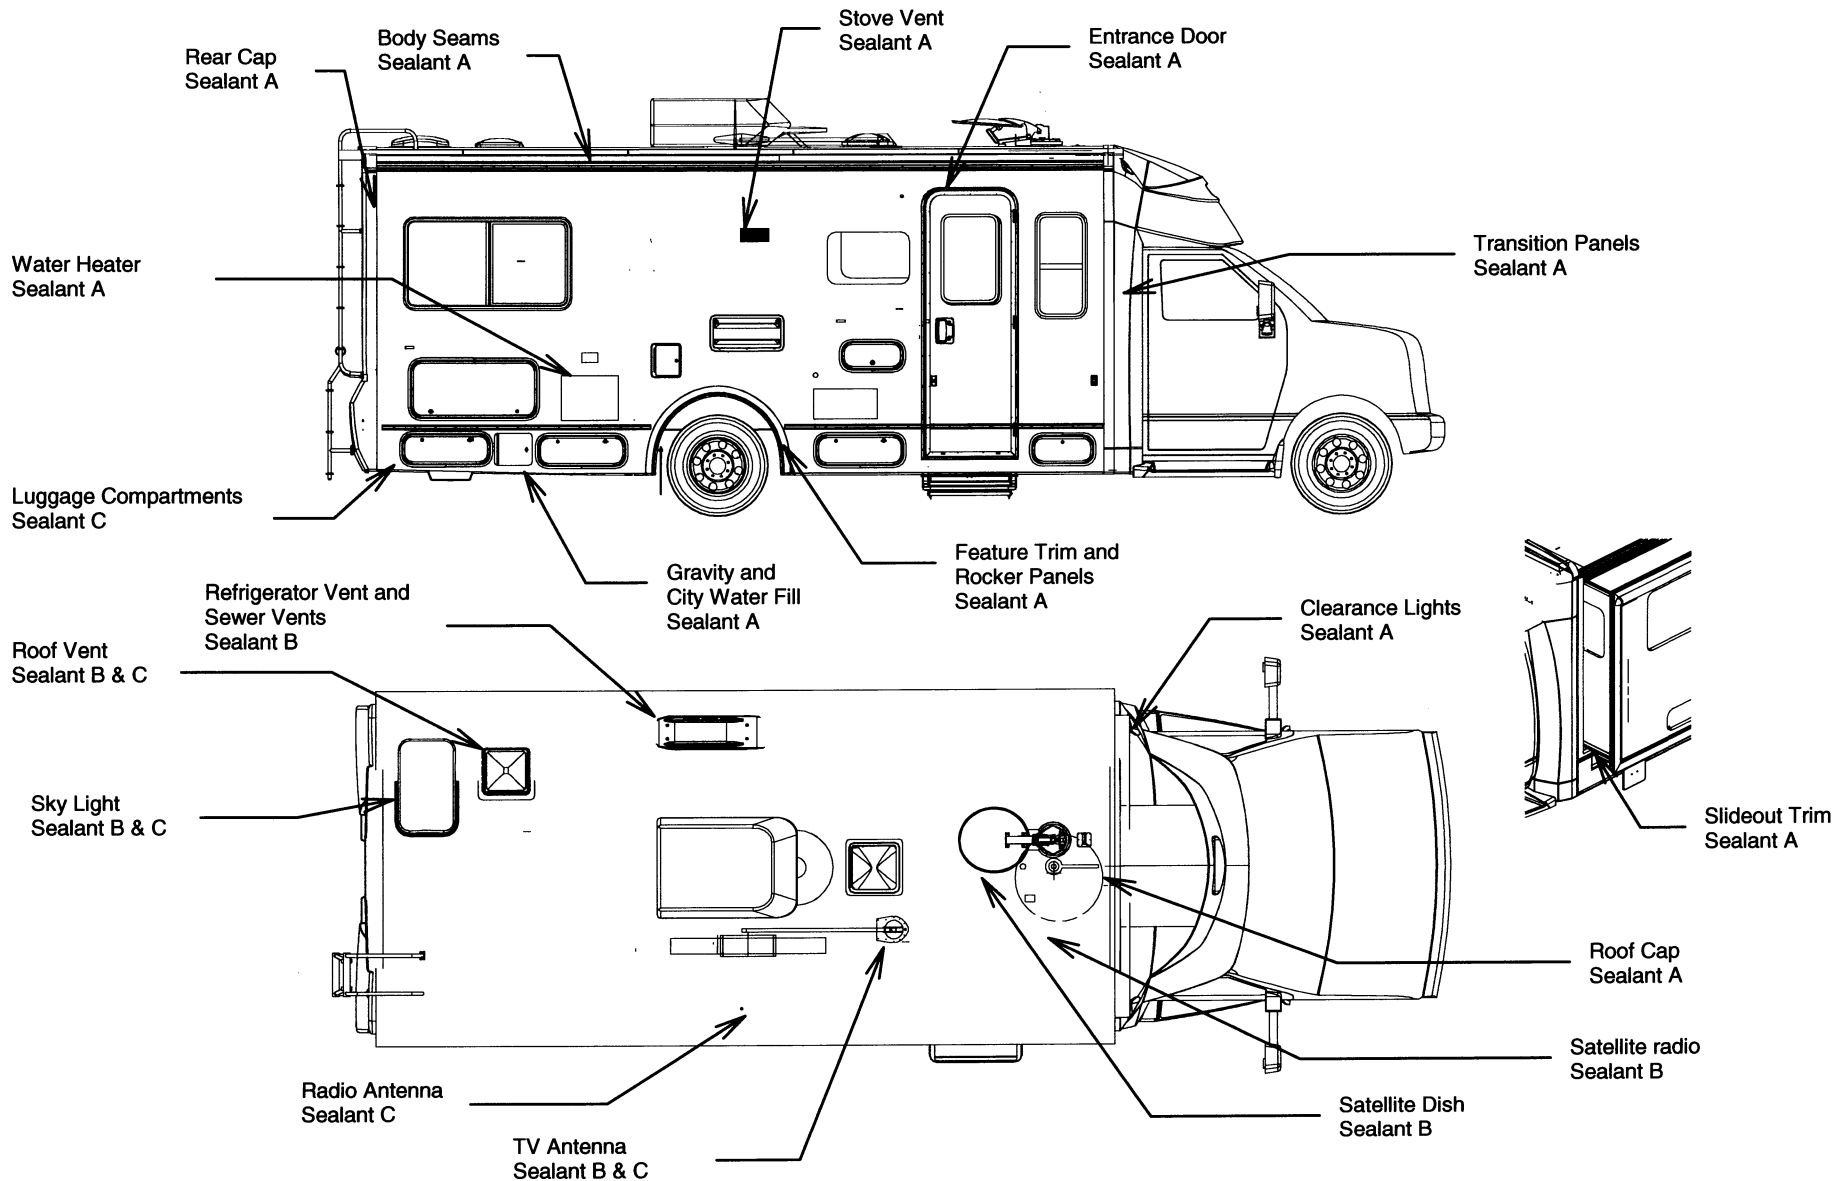

2005 ASPECT & CAMBRIA SEALANT CALLOUT SHEET

Sealants may be purchased from your Winnebago or Itasca Dealer

Sealant, part number 094401-04-000, should be used in place of Sealant A on painted areas.
 This is only a graphic representation for sealants and does not represent actual component position.
 Rev A

Sealant	Winnebago Part #
A	072889-10-000
B	131264-03-01A
C	131264-01-02A