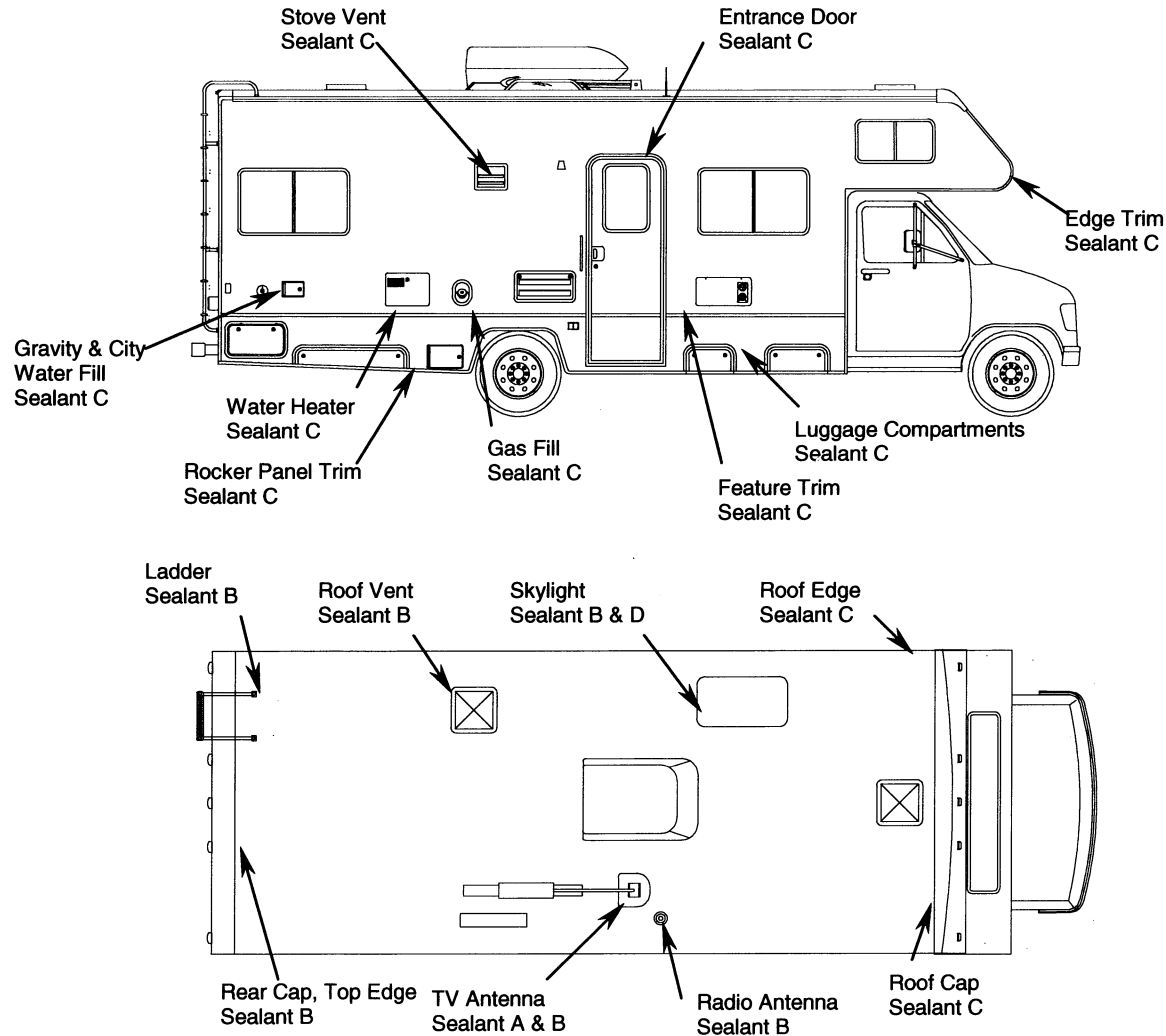

2005 MINNIE & SPIRIT SEALANT CALLOUT SHEET

Sealants may be purchased from your Winnebago or Itasca Dealer

This is only a graphic representation for sealants and does not represent actual component position.

Note: In painted areas, clear sealant (094401-04-000) should be used in place of sealant C.

Rev A

Sealant	Winnebago Part #
A	131264-01-02A
B	131264-03-01A
C	072889-10-000
D	131264-04-01A