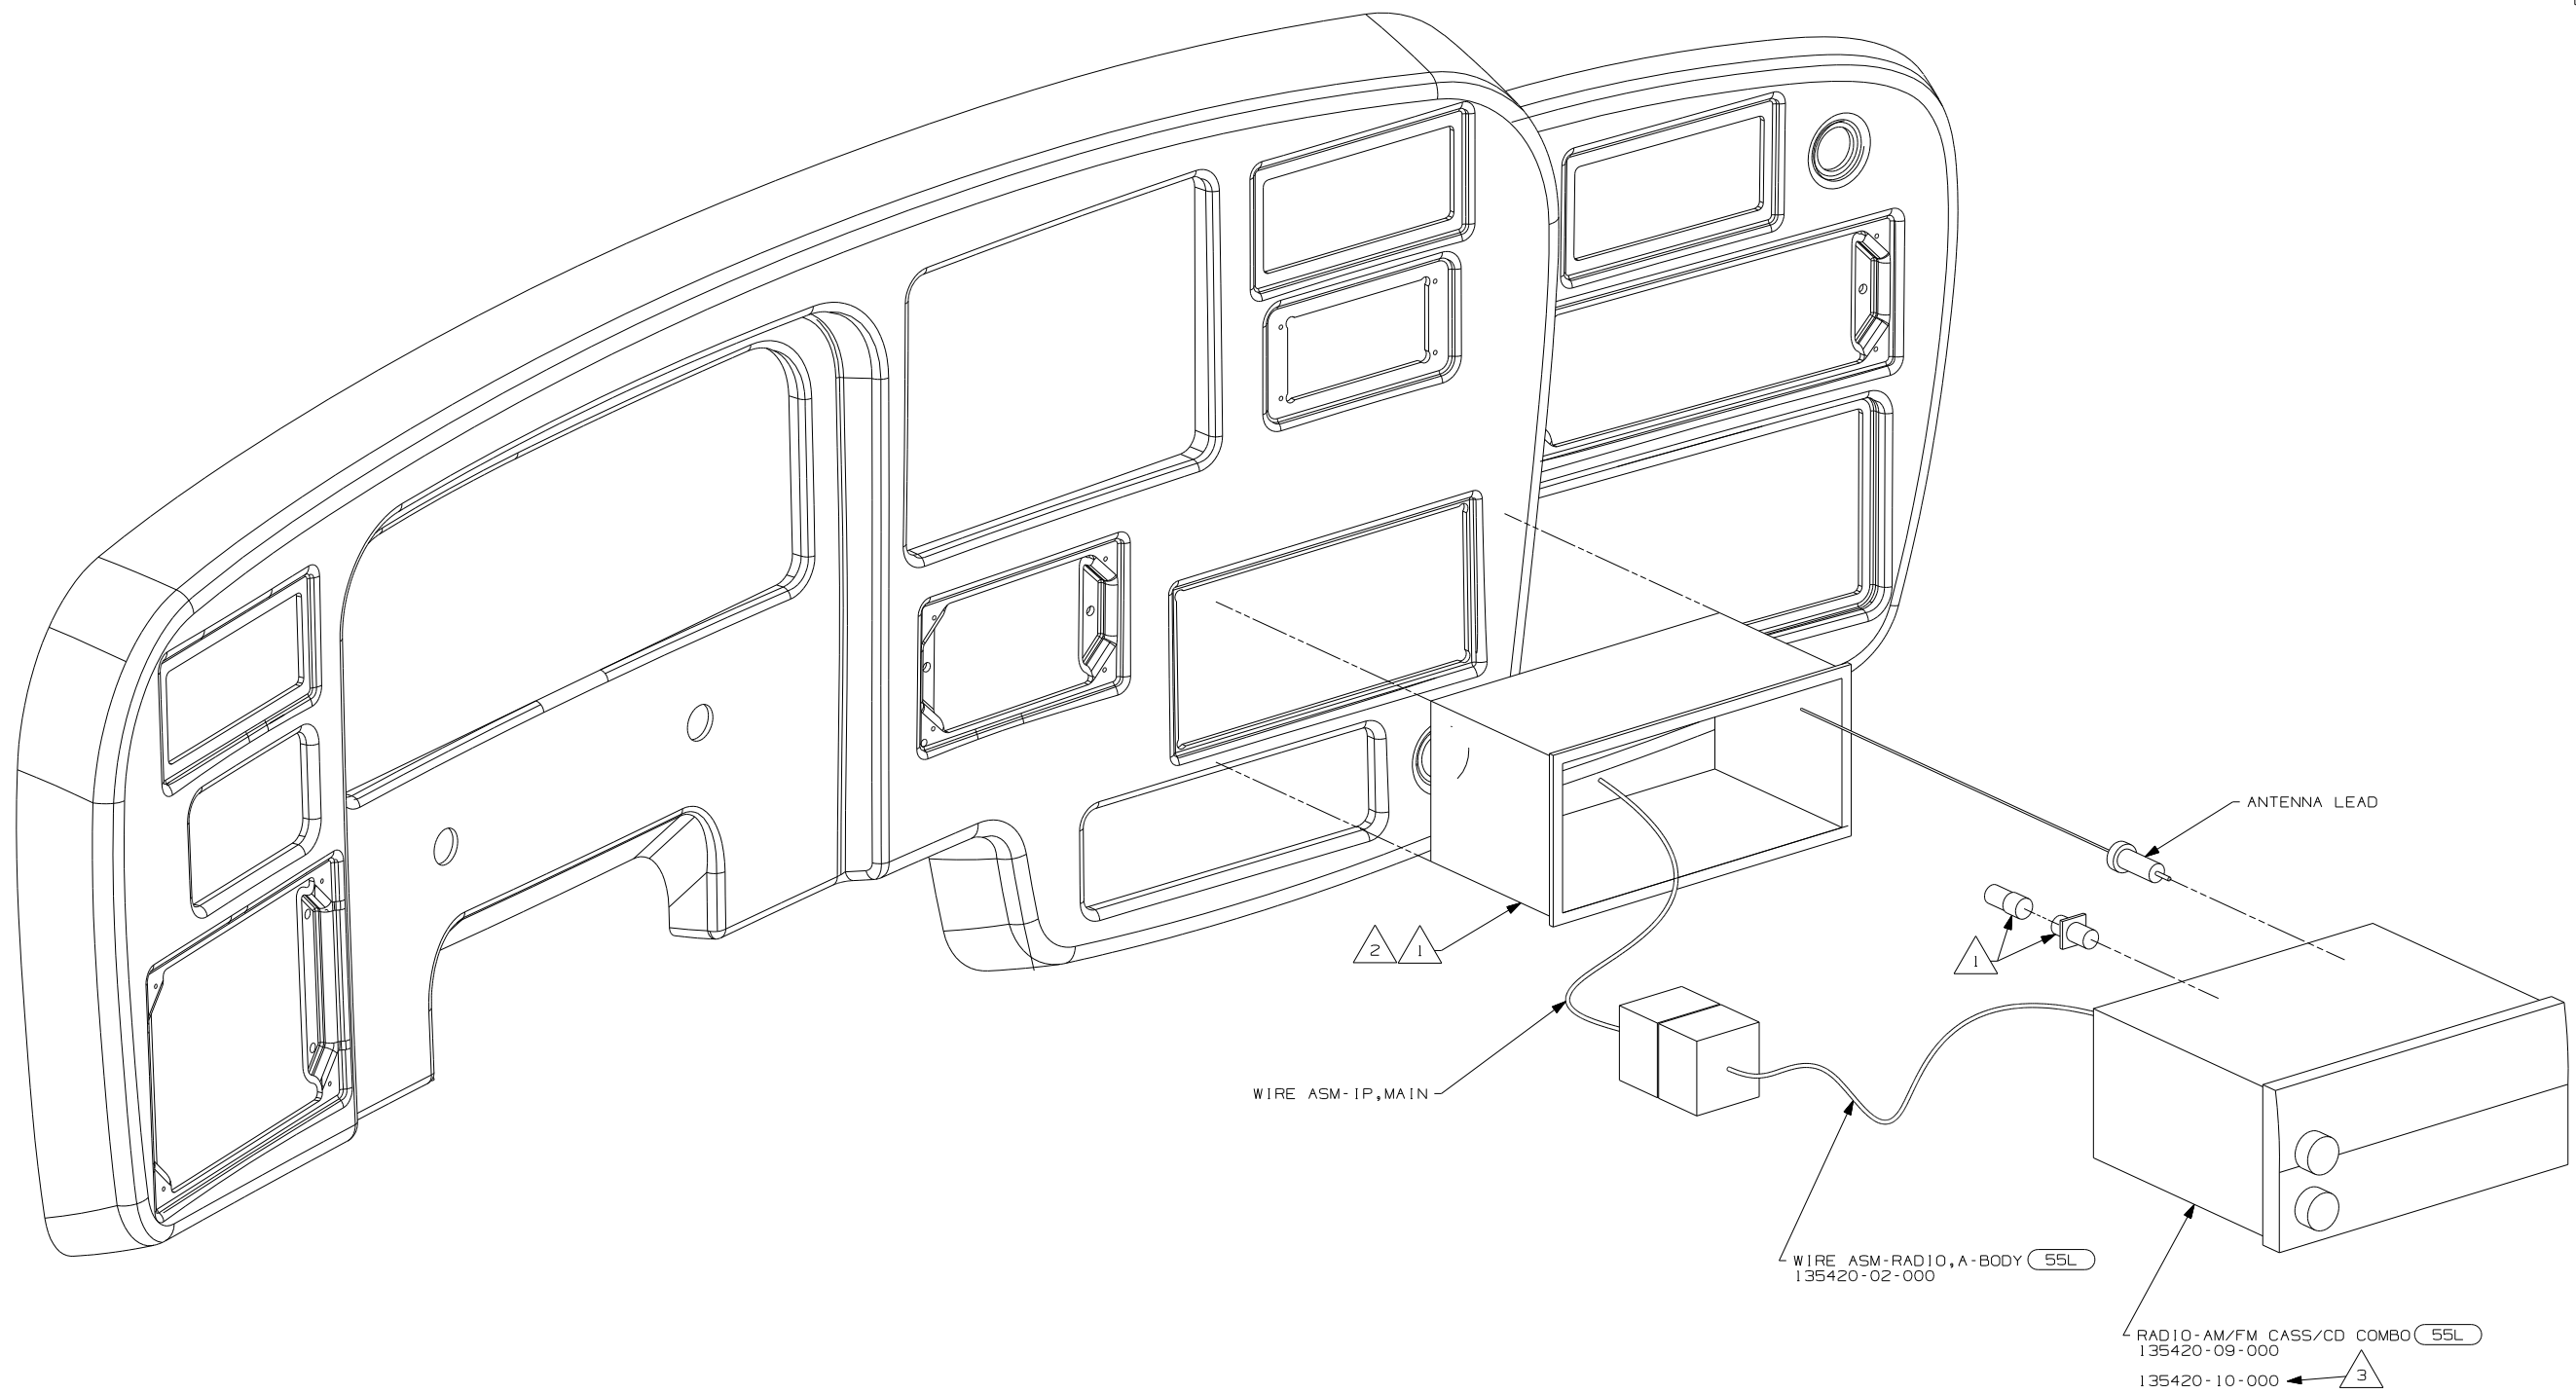

- 52T CD CHANGER-10 DISC
 - 55L RADIO-AM/FM CASSETTE/CD
- F & G SERIES

FIRST USED	
04 MOTORHOMES	
DO NOT SCALE DRAWING	
TITLE: RADIO INSTL	
SHEET 4	PART NO 145057

- NOTES:
- 3 TO BE SUPPLIED IN WINNEBAGOS OWNERS CASE
 - 2 BEND TABS ON ALL 4 SIDES TO SECURE MOUNTING BRACKET TO DASH OPENING.
 - 1 SUPPLIED WITH MOUNTING KIT 135420-07-000.