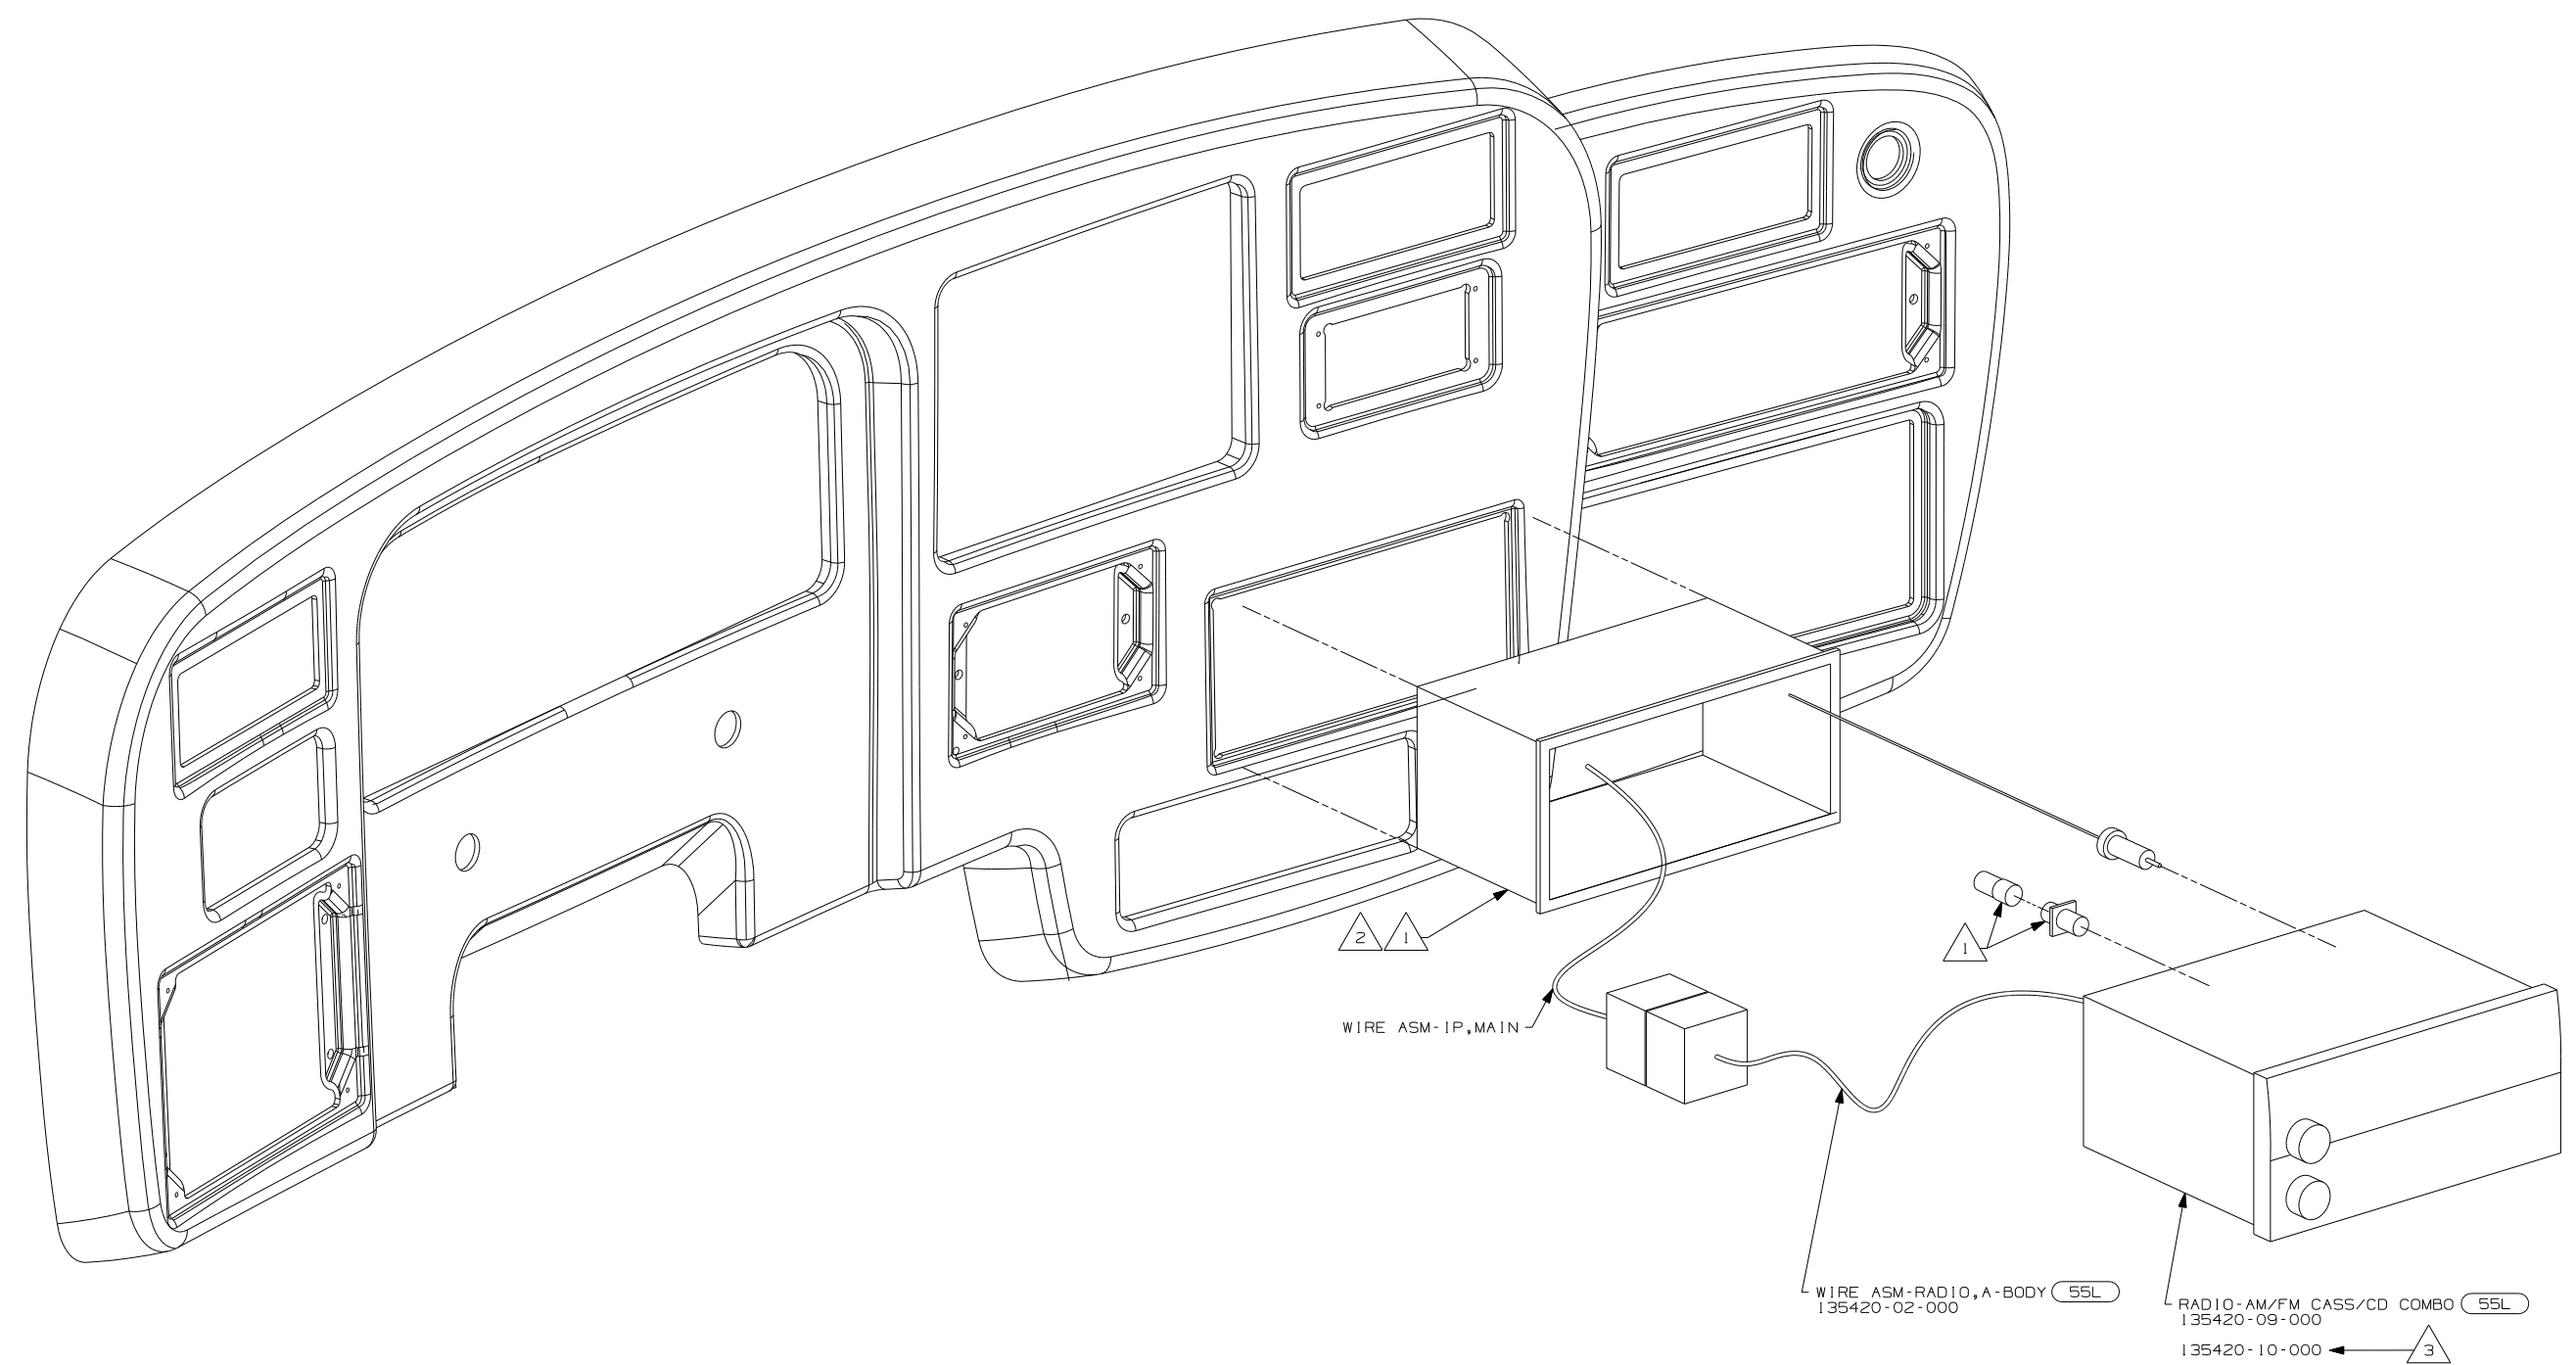

1. NOTES:
2. 3 TO BE SUPPLIED IN WINNEBAGOS OWNERS CASE
   - 2 BEND TABS ON ALL 4 SIDES TO SECURE MOUNTING BRACKET TO DASH OPENING.
   - 1 SUPPLIED WITH MOUNTING KIT 135420-07-000.

1. 52T CD CHANGER-10 DISC
   - 55L RADIO-AM/FM CASSETTE/CD
2. F & G SERIES

FIRST USED	
04 MOTORHOMES	
DO NOT SCALE DRAWING	
TITLE: RADIO INSTL	
SHEET 4	PART NO 145057