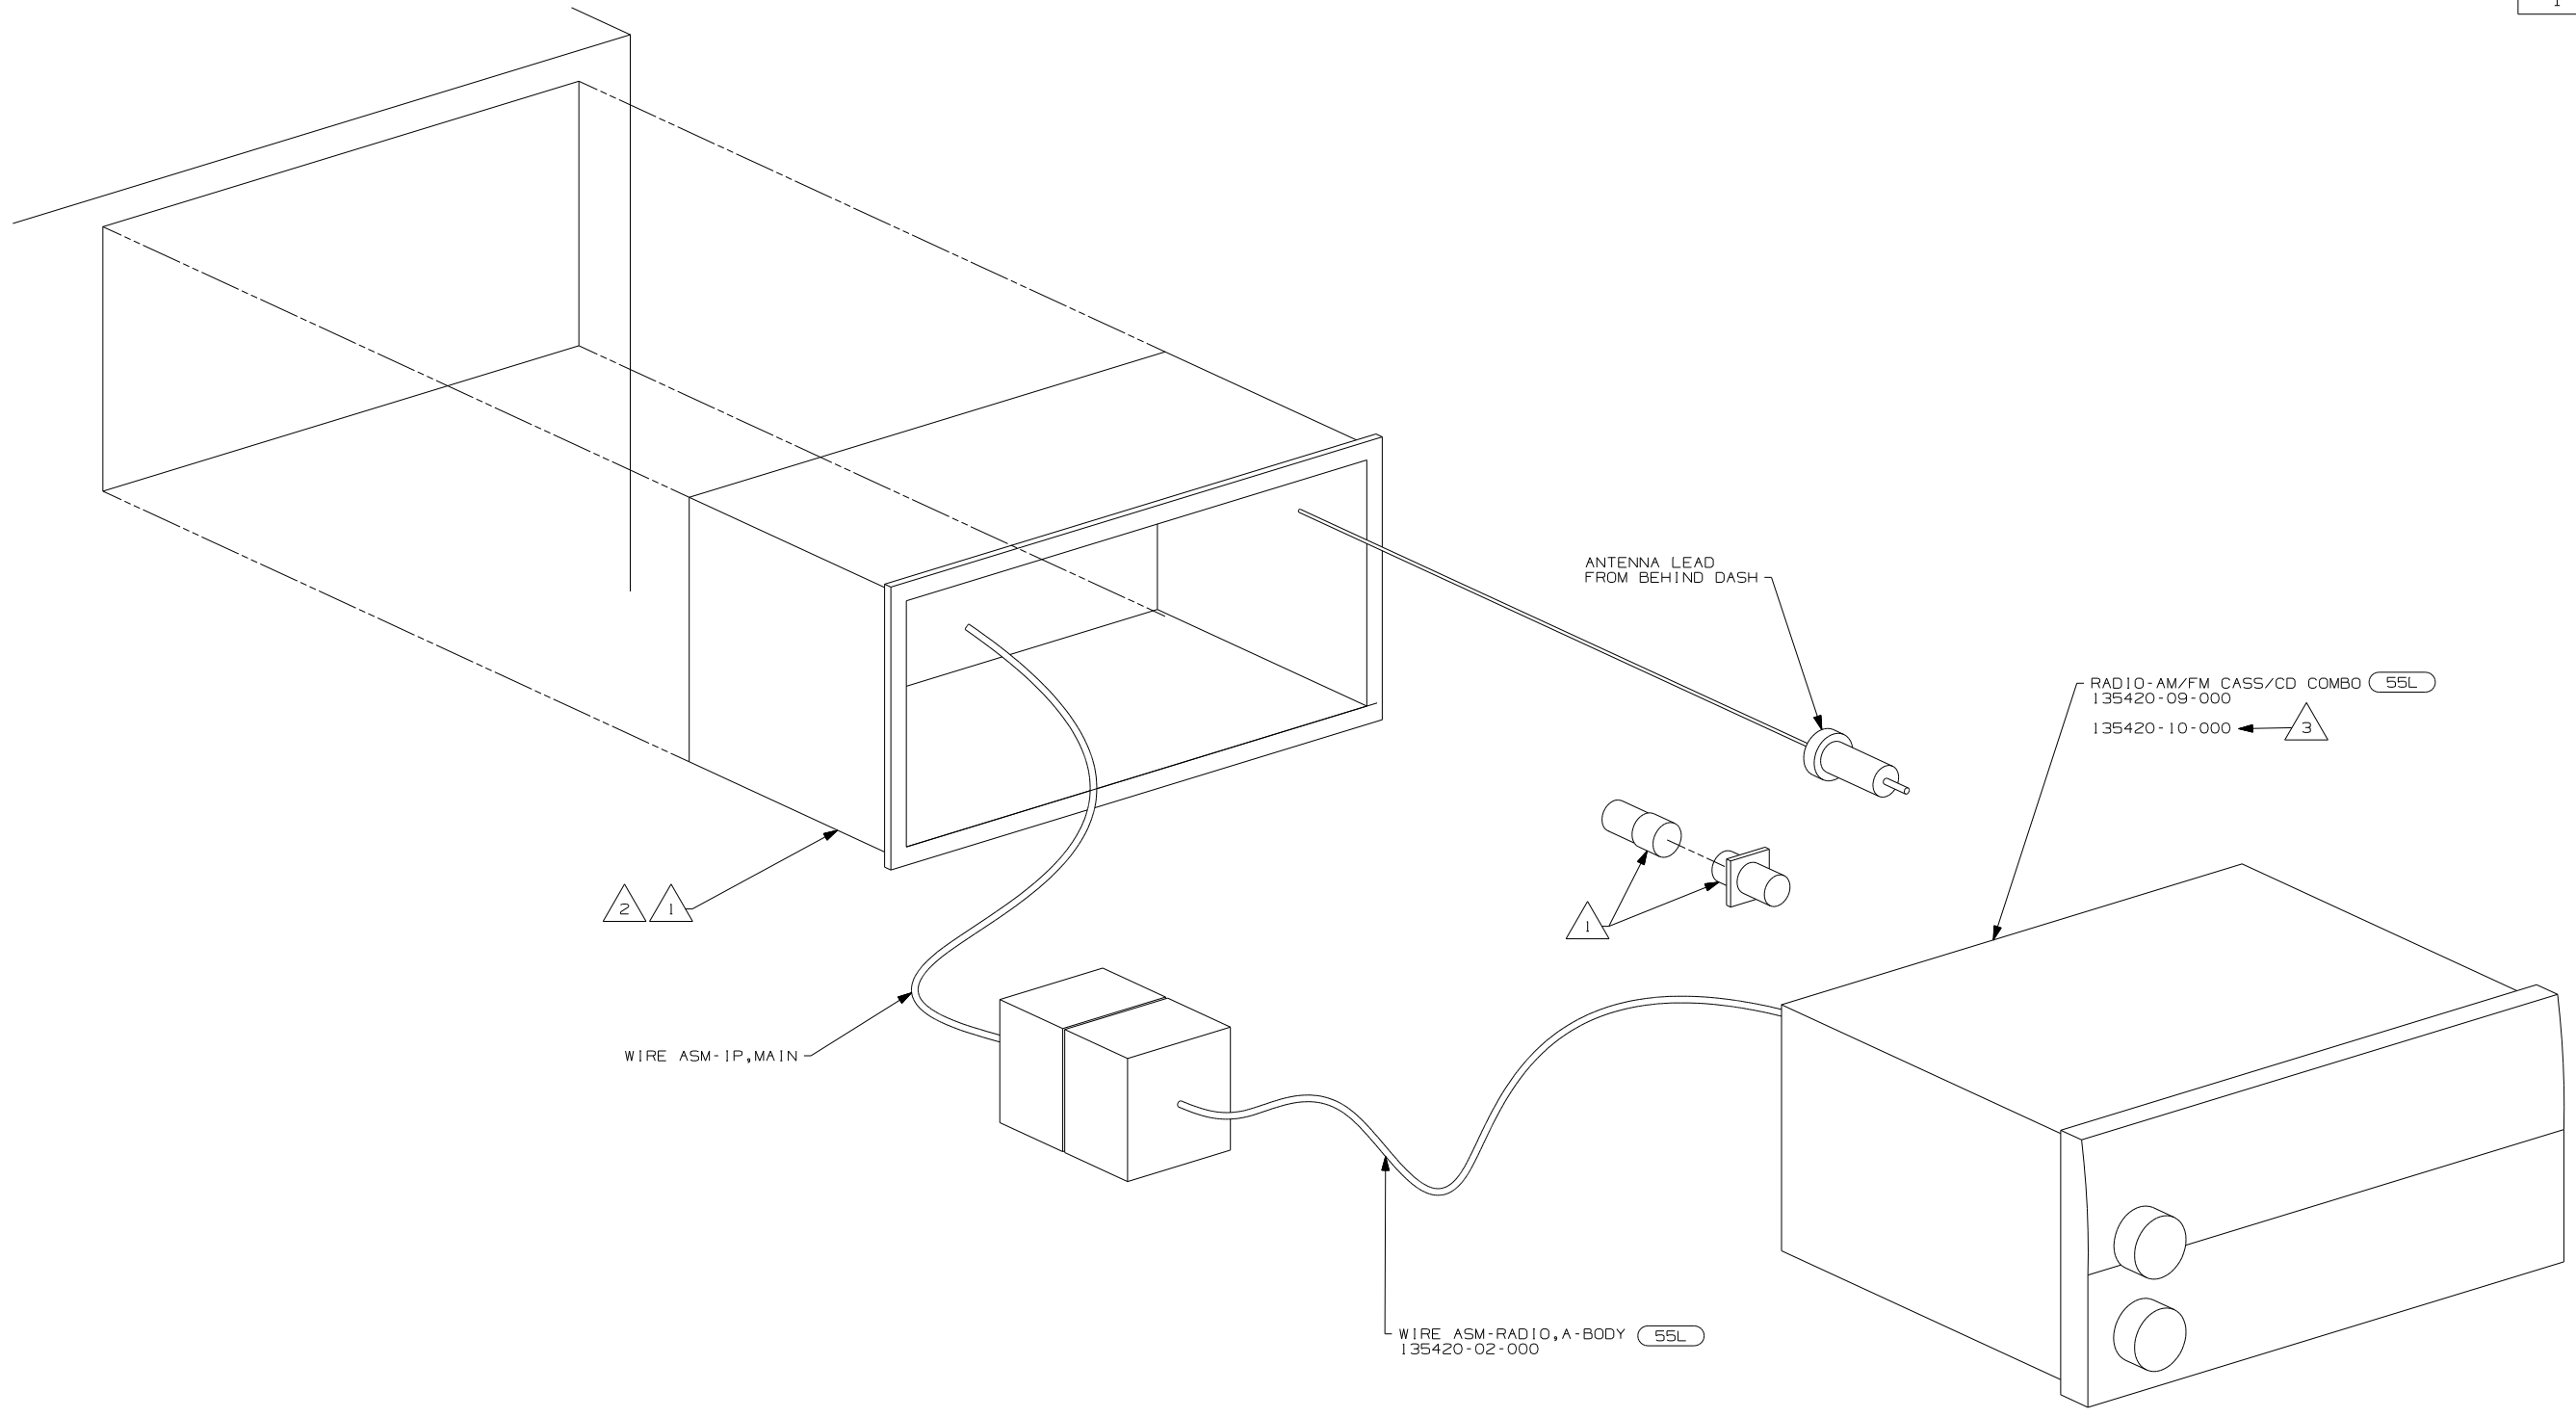

P SERIES	
FIRST USED	04 MOTORHOMES
DO NOT SCALE DRAWING	
TITLE: RADIO INSTL	
SHEET 6	PART NO 145057

- 3 TO BE SUPPLIED IN WINNEBAGOS OWNERS CASE
- 2 BEND TABS ON ALL 4 SIDES TO SECURE MOUNTING BRACKET TO DASH OPENING.
- 1 SUPPLIED WITH MOUNTING KIT 135420-07-000.