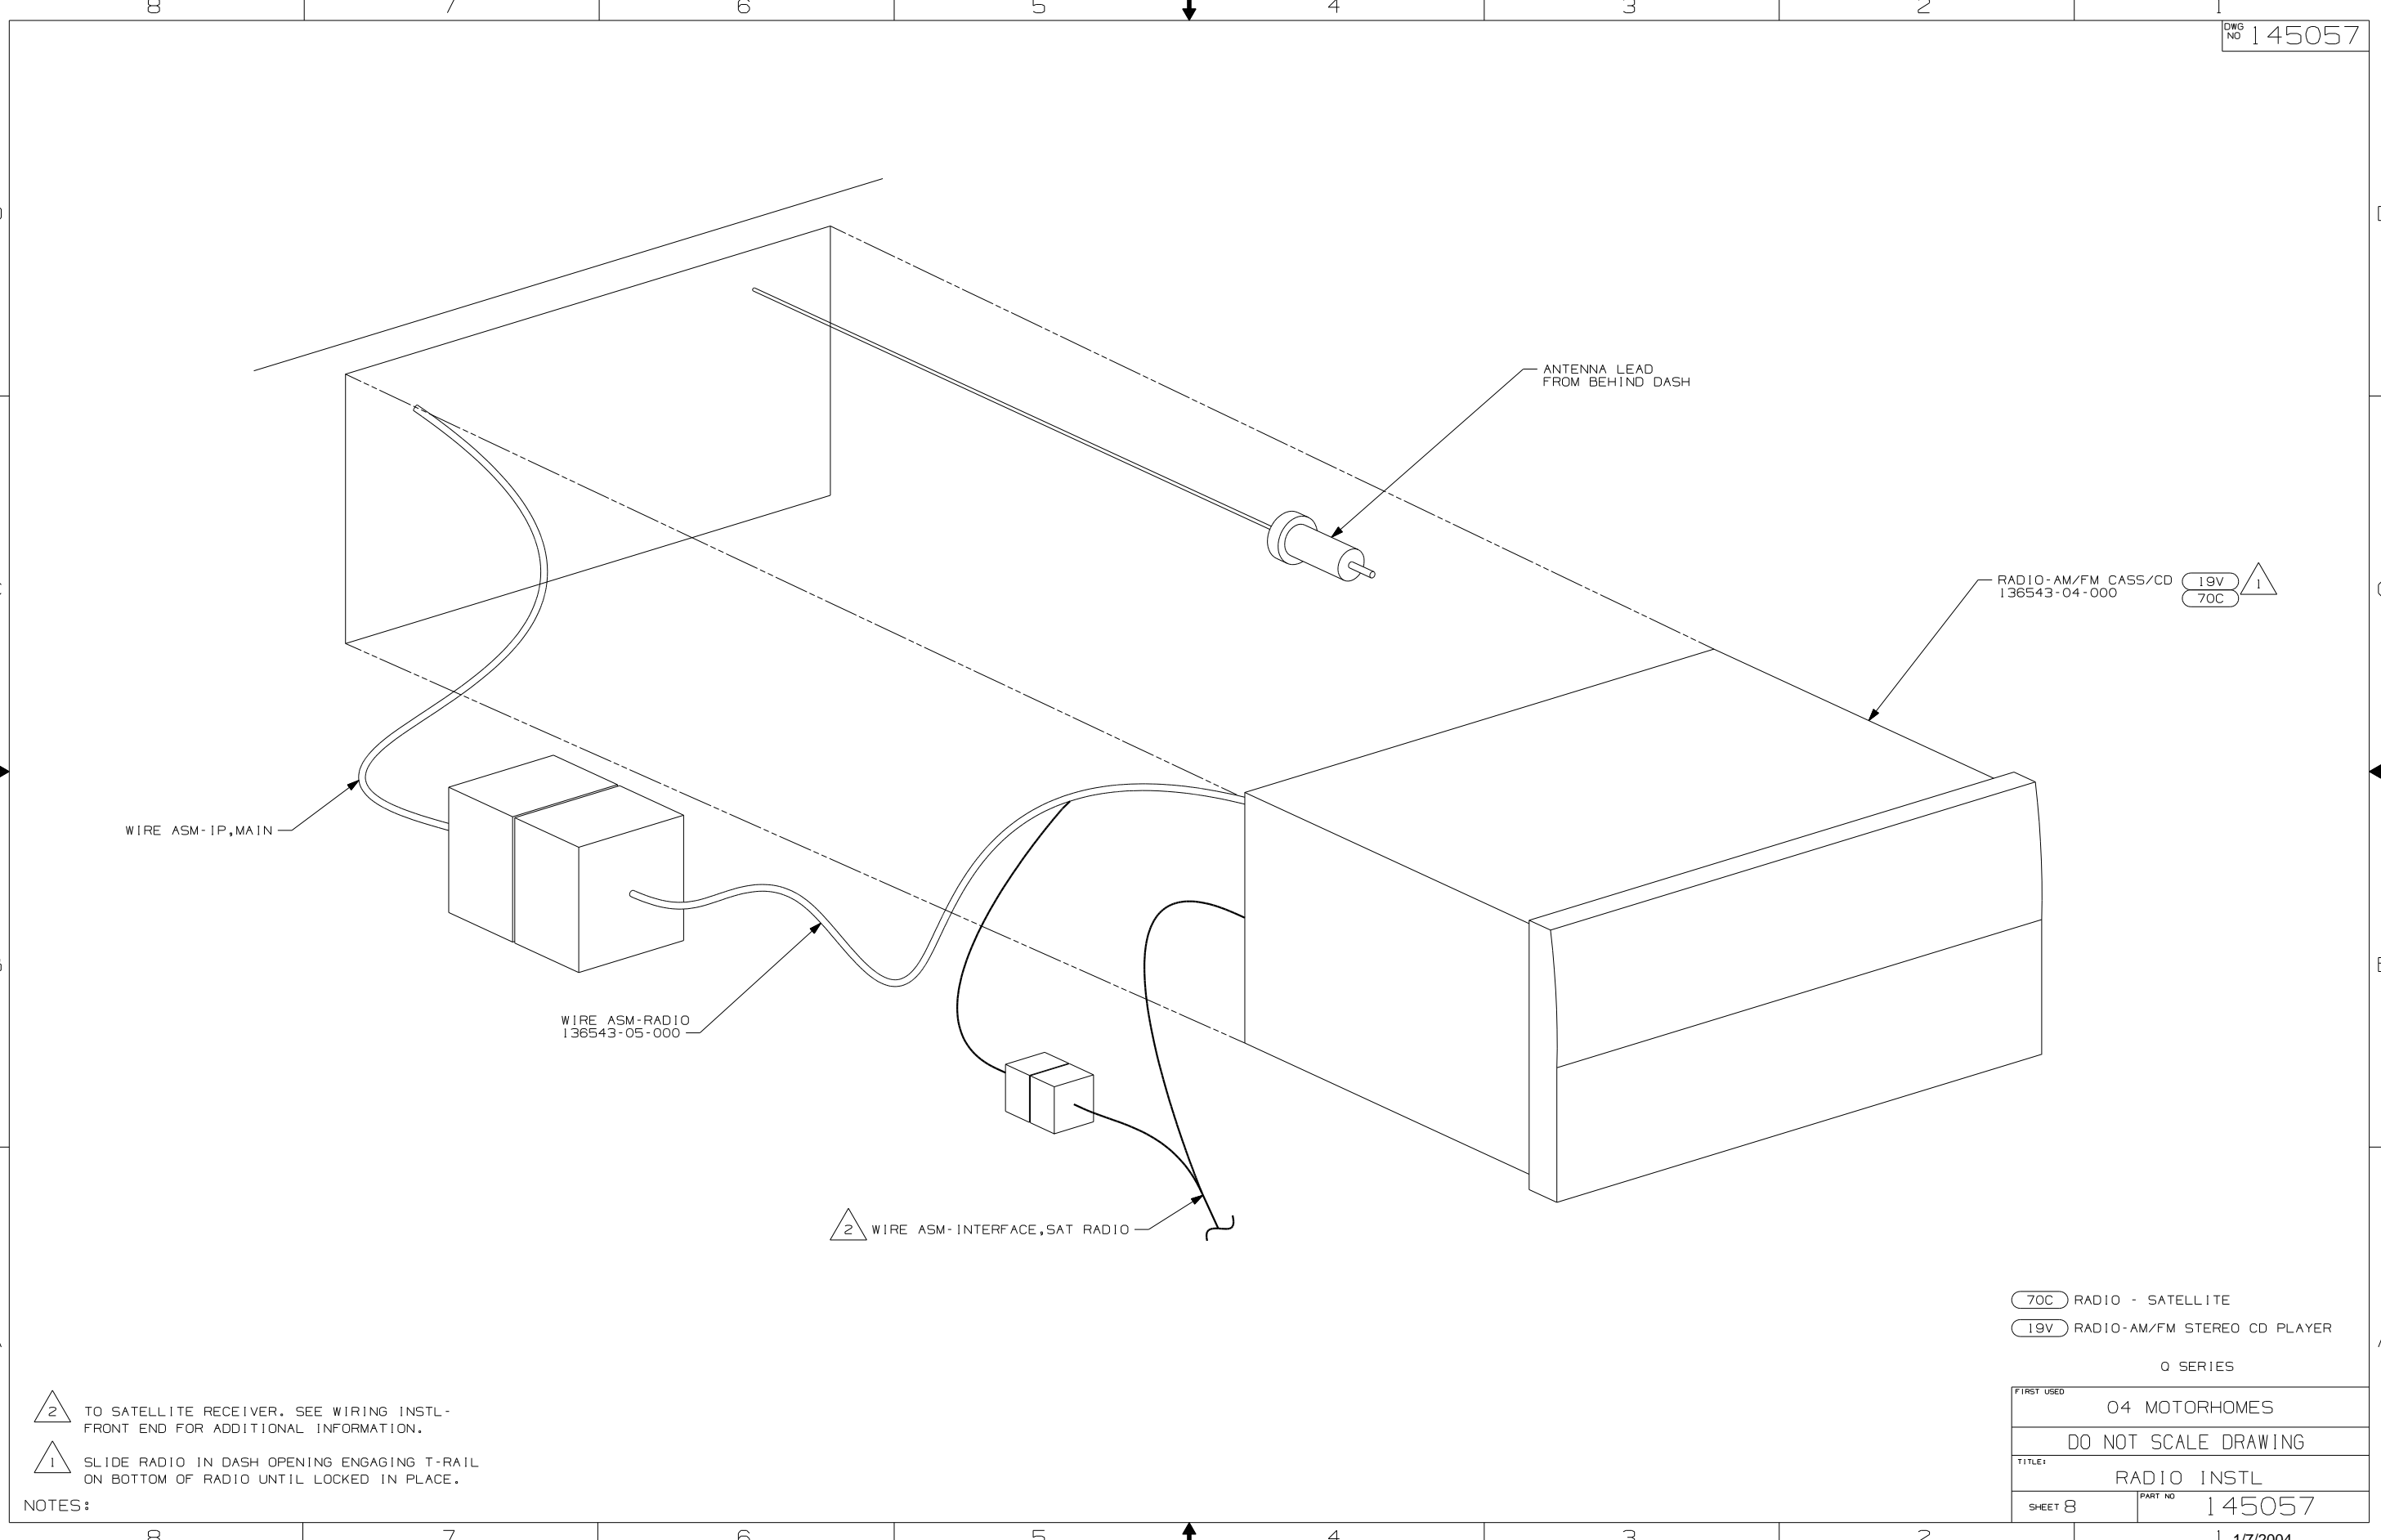

WIRE ASM-IP,MAIN

WIRE ASM-RADIO
136543-05-000

WIRE ASM-INTERFACE,SAT RADIO

ANTENNA LEAD
FROM BEHIND DASH

RADIO-AM/FM CASS/CD
136543-04-000

19V
70C

2 TO SATELLITE RECEIVER. SEE WIRING INSTL-FRONT END FOR ADDITIONAL INFORMATION.

1 SLIDE RADIO IN DASH OPENING ENGAGING T-RAIL ON BOTTOM OF RADIO UNTIL LOCKED IN PLACE.

NOTES:

70C RADIO - SATELLITE
19V RADIO-AM/FM STEREO CD PLAYER

0 SERIES

FIRST USED	04 MOTORHOMES
TITLE	DO NOT SCALE DRAWING
SHEET 8	PART NO 145057