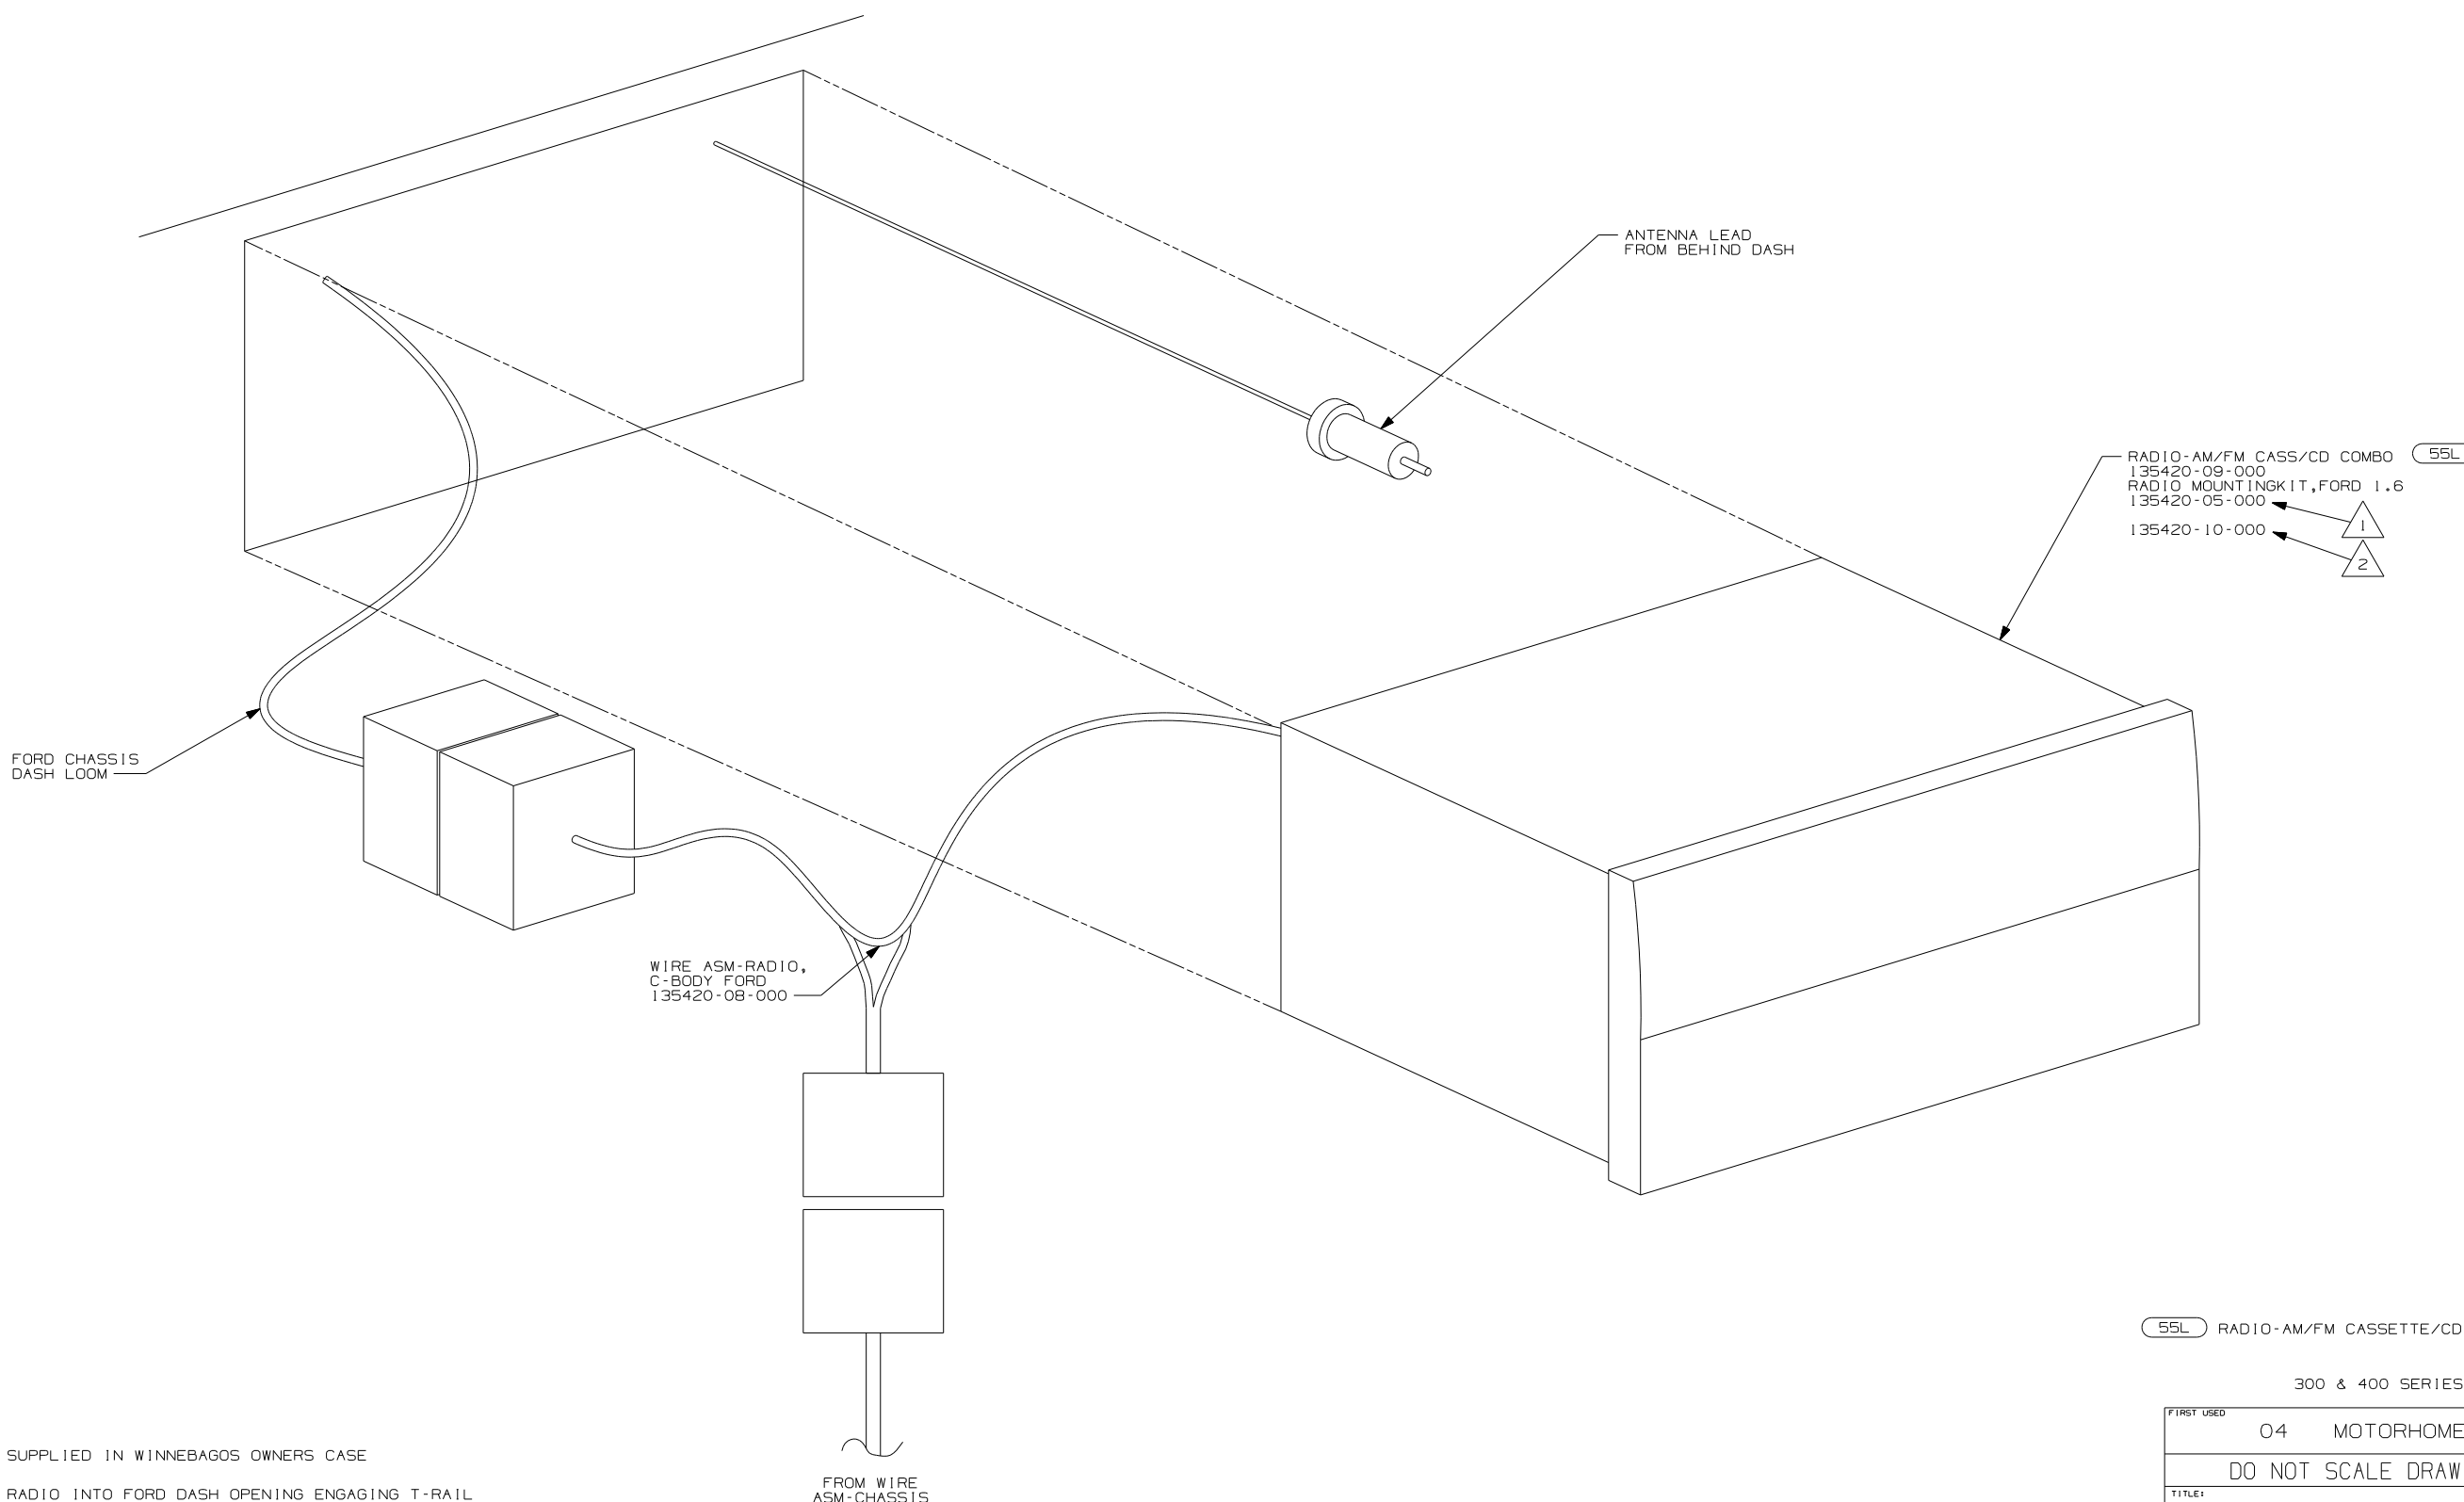

DO NOT SCALE DRAWING

TITLE:	RADIO INSTL
SHEET 1 OF 8	PART NO 145057

- NOTES:
- TO SATELLITE RECEIVER. SEE WIRING INSTL-FRONT END FOR ADDITIONAL INFORMATION.
 - BEND TABS ON ALL 4 SIDES TO SECURE MOUNTING BRACKET TO DASH OPENING.
 - SUPPLIED WITH RADIO