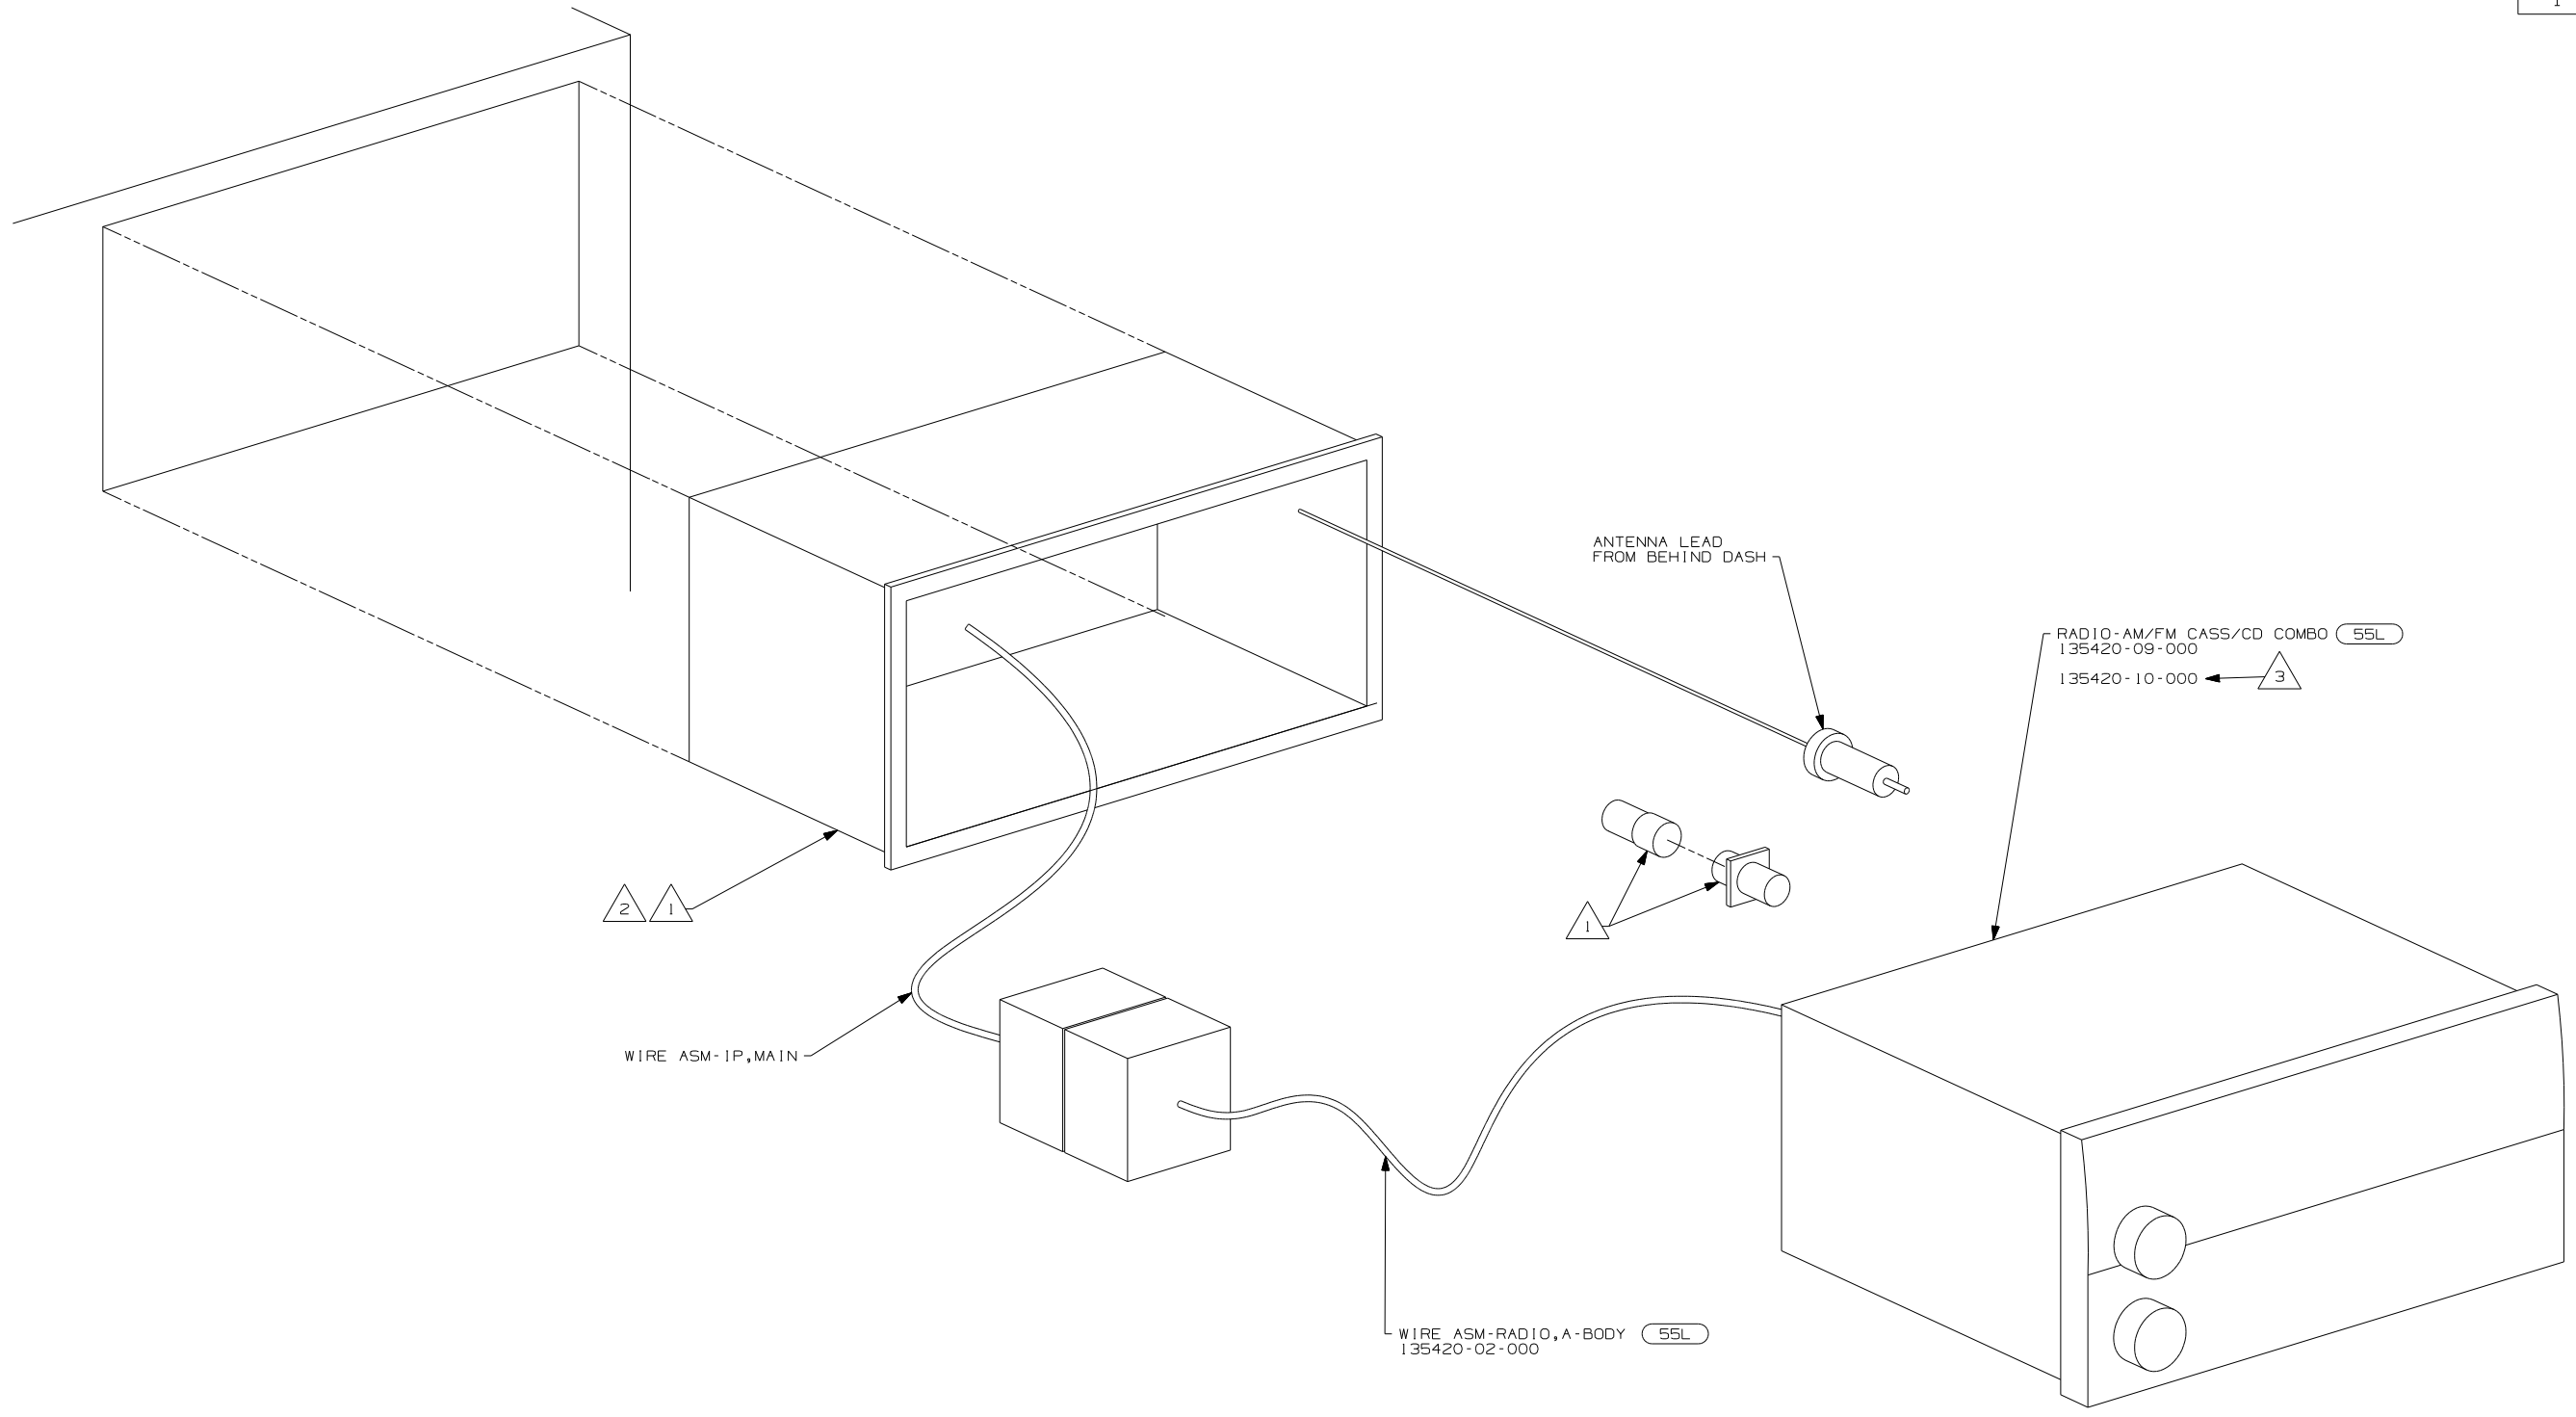

1. NOTES:
2. 3 TO BE SUPPLIED IN WINNEBAGOS OWNERS CASE
   - 2 BEND TABS ON ALL 4 SIDES TO SECURE MOUNTING BRACKET TO DASH OPENING.
   - 1 SUPPLIED WITH MOUNTING KIT 135420-07-000.

RADIO-AM/FM CASS/CD COMBO (55L)
135420-09-000
135420-10-000 ← 3

WIRE ASM-RADIO,A-BODY (55L)
135420-02-000

WIRE ASM-IP,MAIN

ANTENNA LEAD FROM BEHIND DASH

(52T) CD CHANGER-10 DISC
(55L) RADIO-AM/FM CASSETTE/CD

P SERIES	
FIRST USED	04 MOTORHOMES
DO NOT SCALE DRAWING	
TITLE: RADIO INSTL	
SHEET 6	PART NO 145057