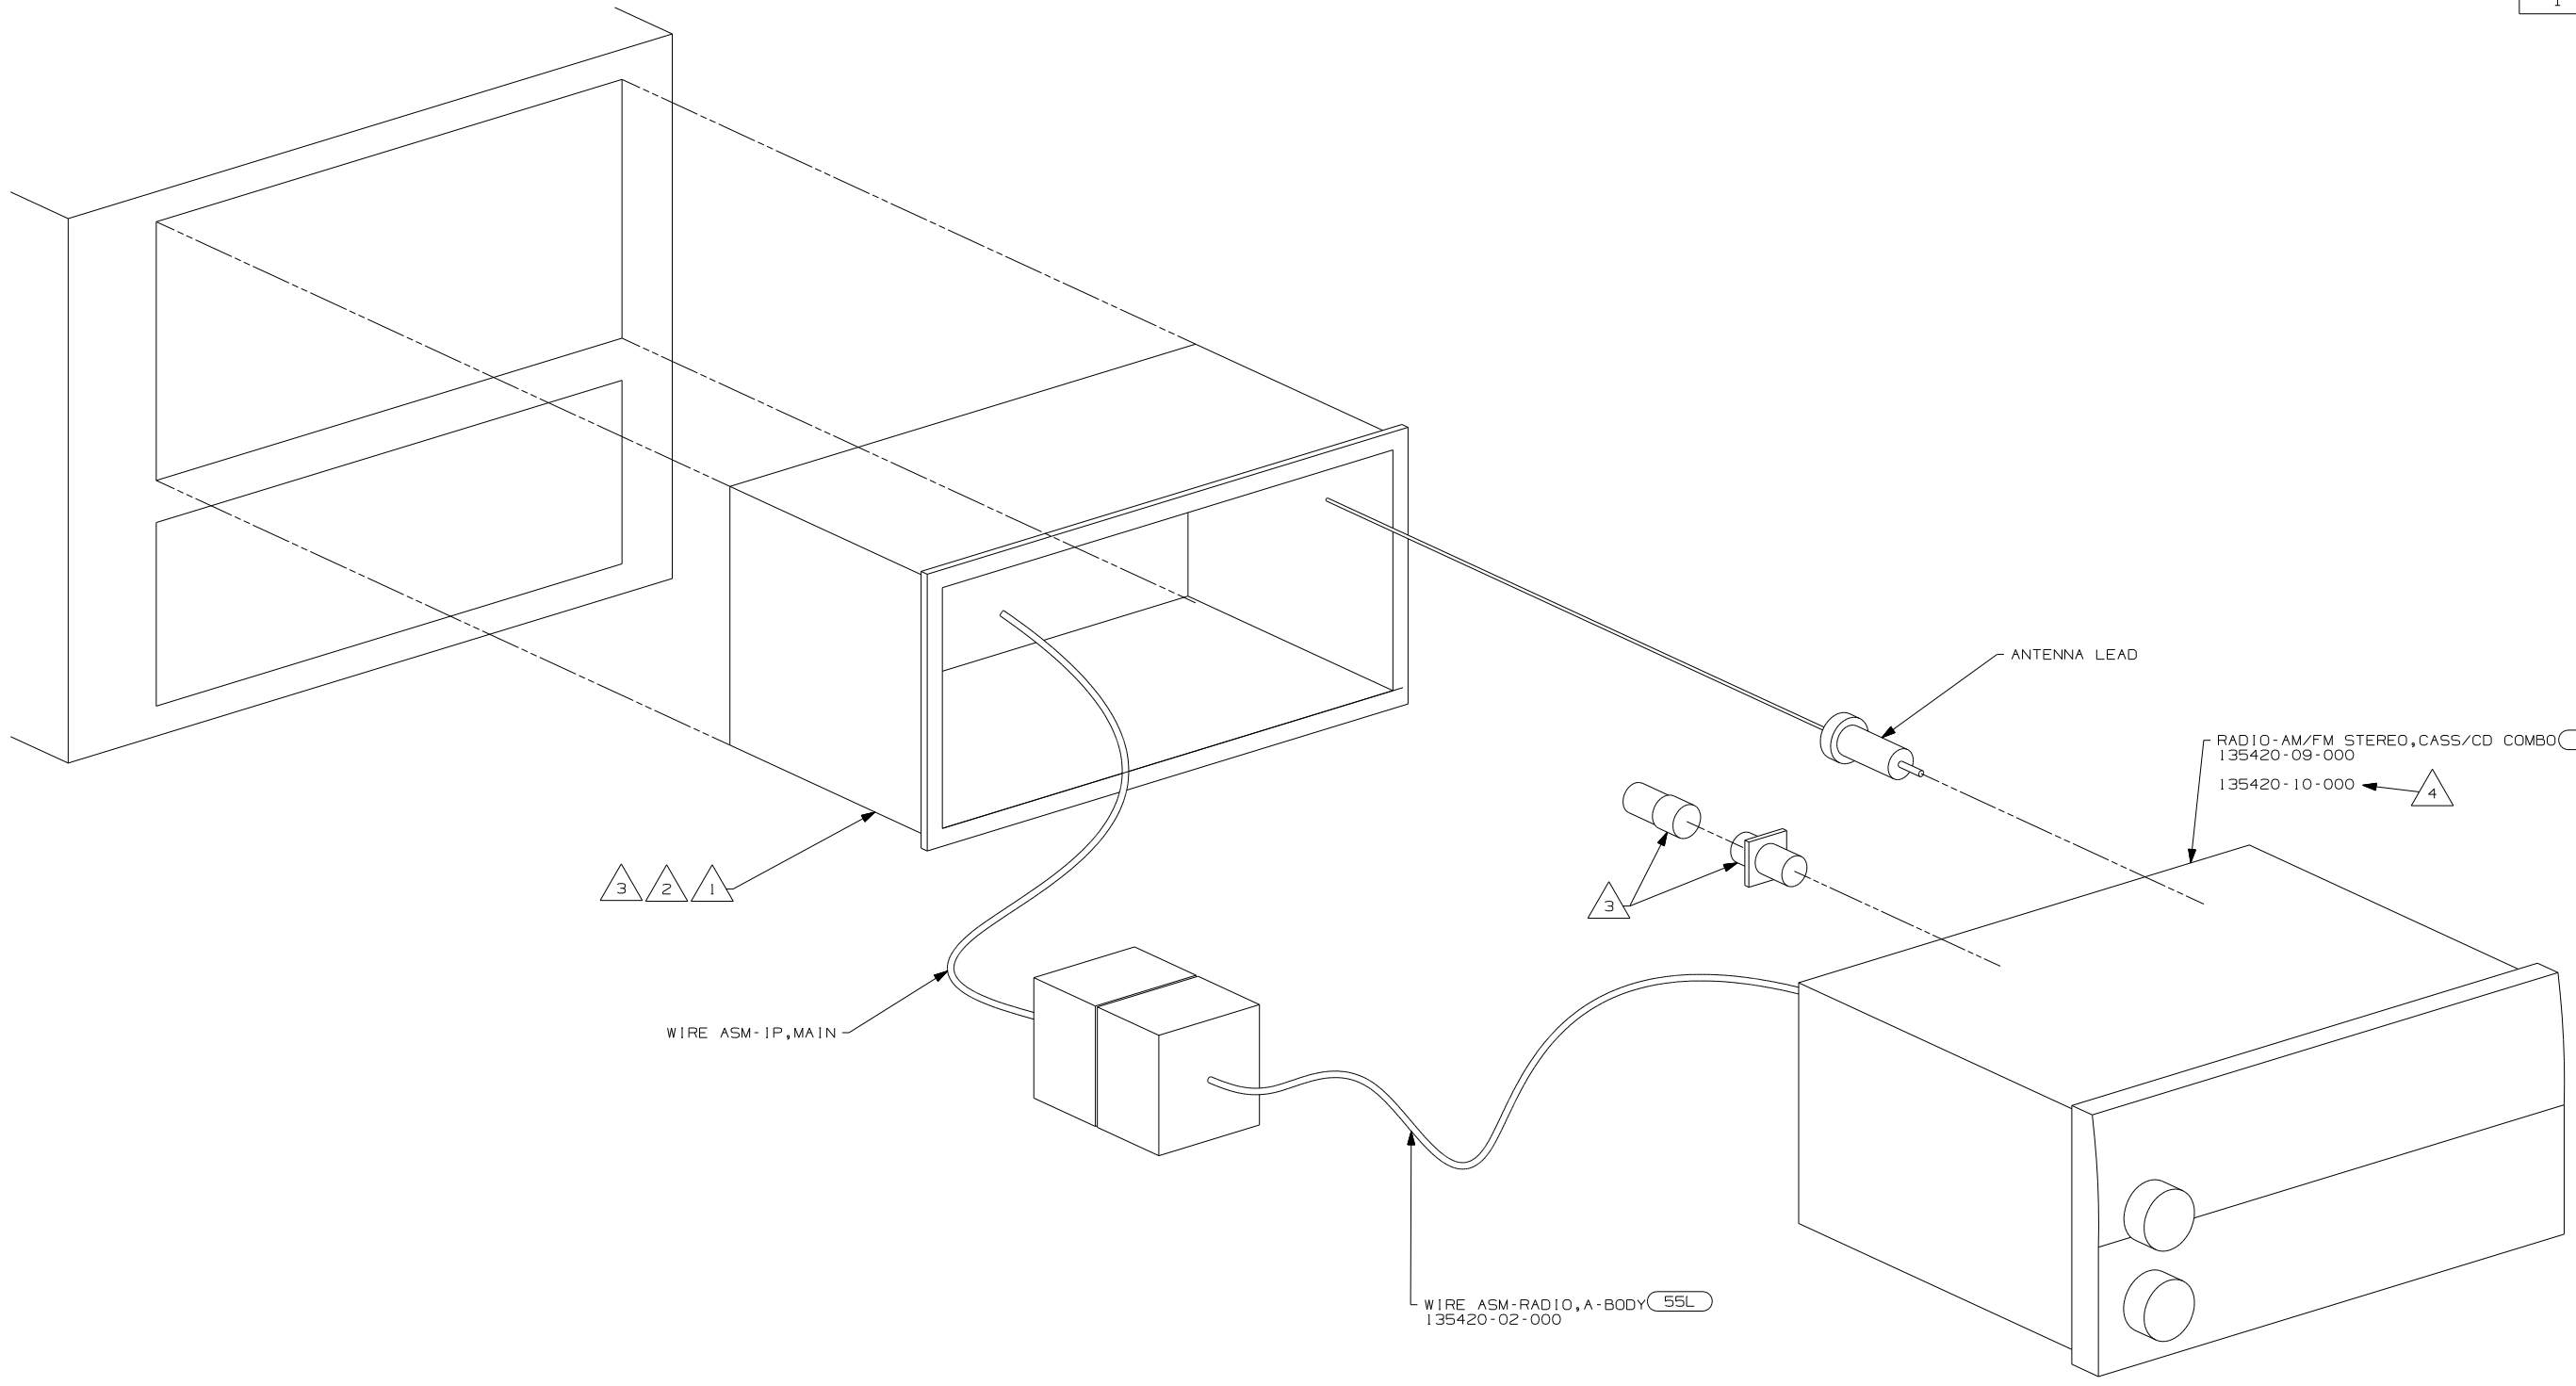

3 2 1

WIRE ASM-IP,MAIN

WIRE ASM-RADIO,A-BODY (55L)
135420-02-000

ANTENNA LEAD

RADIO-AM/FM STEREO,CASS/CD COMBO (55L)
135420-09-000
135420-10-000

1. NOTES:
2. 4 TO BE SUPPLIED IN WINNEBAGOS OWNERS CASE
   - 3 SUPPLIED WITH MOUNTING KIT 135420-07-000 (55L) ONLY.
   - 2 BEND TABS ON ALL 4 SIDES TO SECURE MOUNTING BRACKET TO DASH OPENING.
   - 1 SUPPLIED WITH RADIO (24N) ONLY.

(55L) RADIO-AM/FM CASSETTE/CD
D SERIES

FIRST USED	04 MOTORHOMES
TITLE	DO NOT SCALE DRAWING
SHEET 3	PART NO 145057