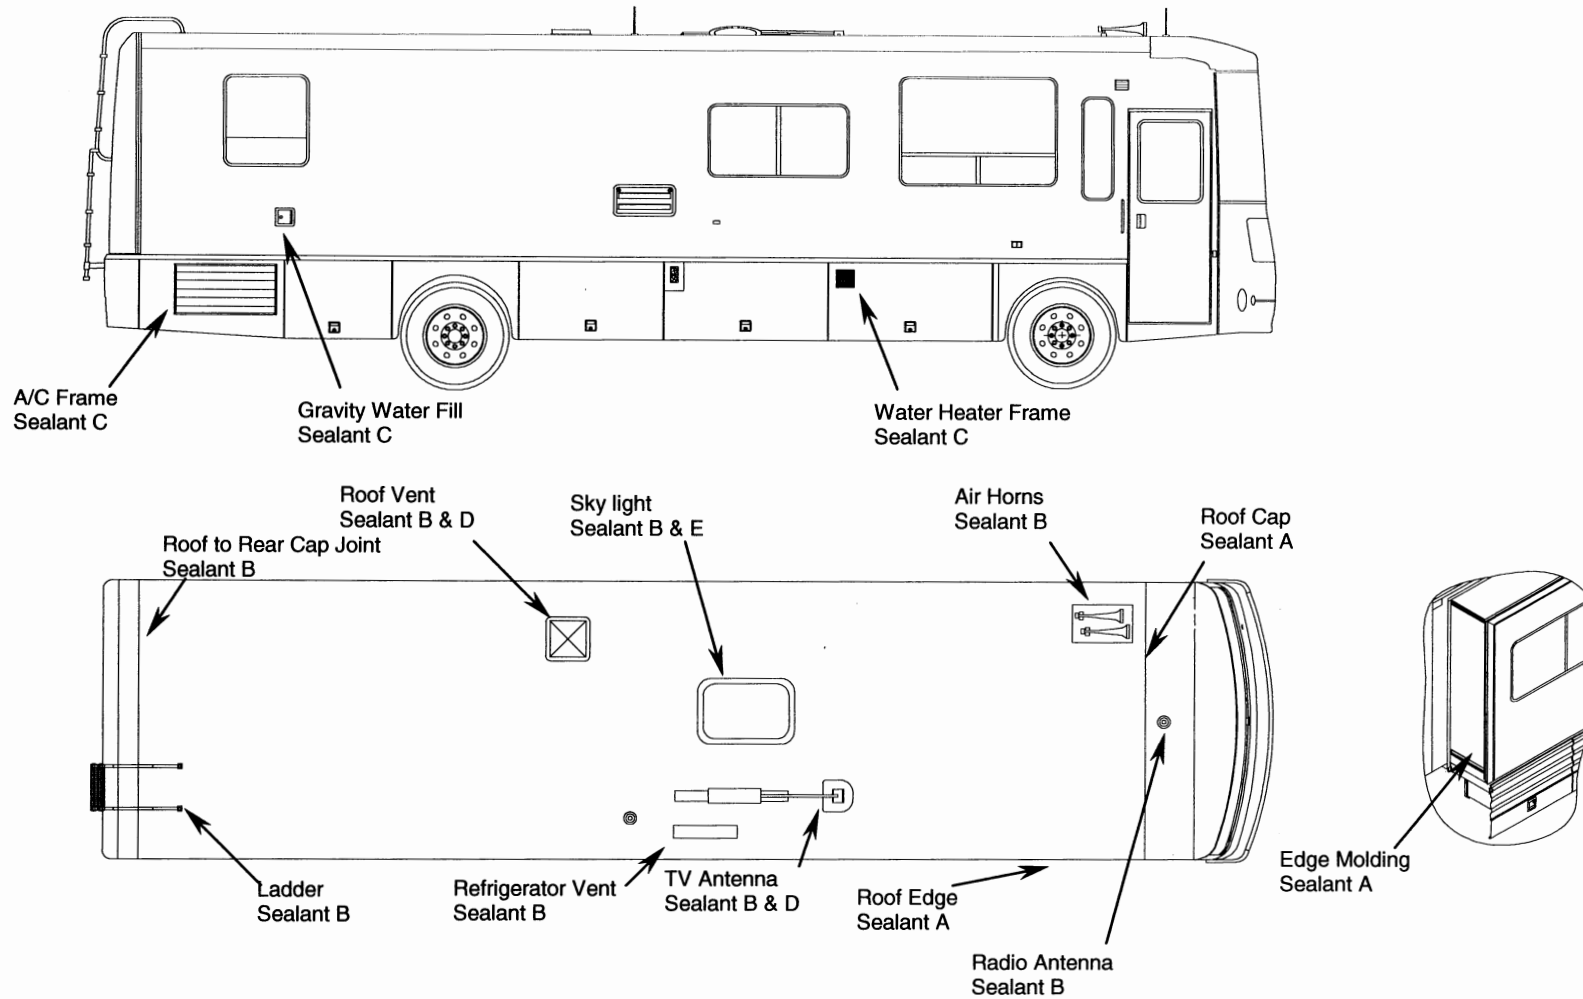

2004 JOURNEY & MERIDIAN SEALANTS CALLOUT SHEET

Sealants may be purchased from your Winnebago or Itasca Dealer

This is only a graphic representation for sealants and does not represent actual component position. Use sealant **094401-04-000** on components that fall into painted areas.

Sealant	Winnebago Part #
A	072889-10-000
B	131264-03-01A
C	094401-04-000
D	131264-01-02A
E	131264-04-01A

Revision A