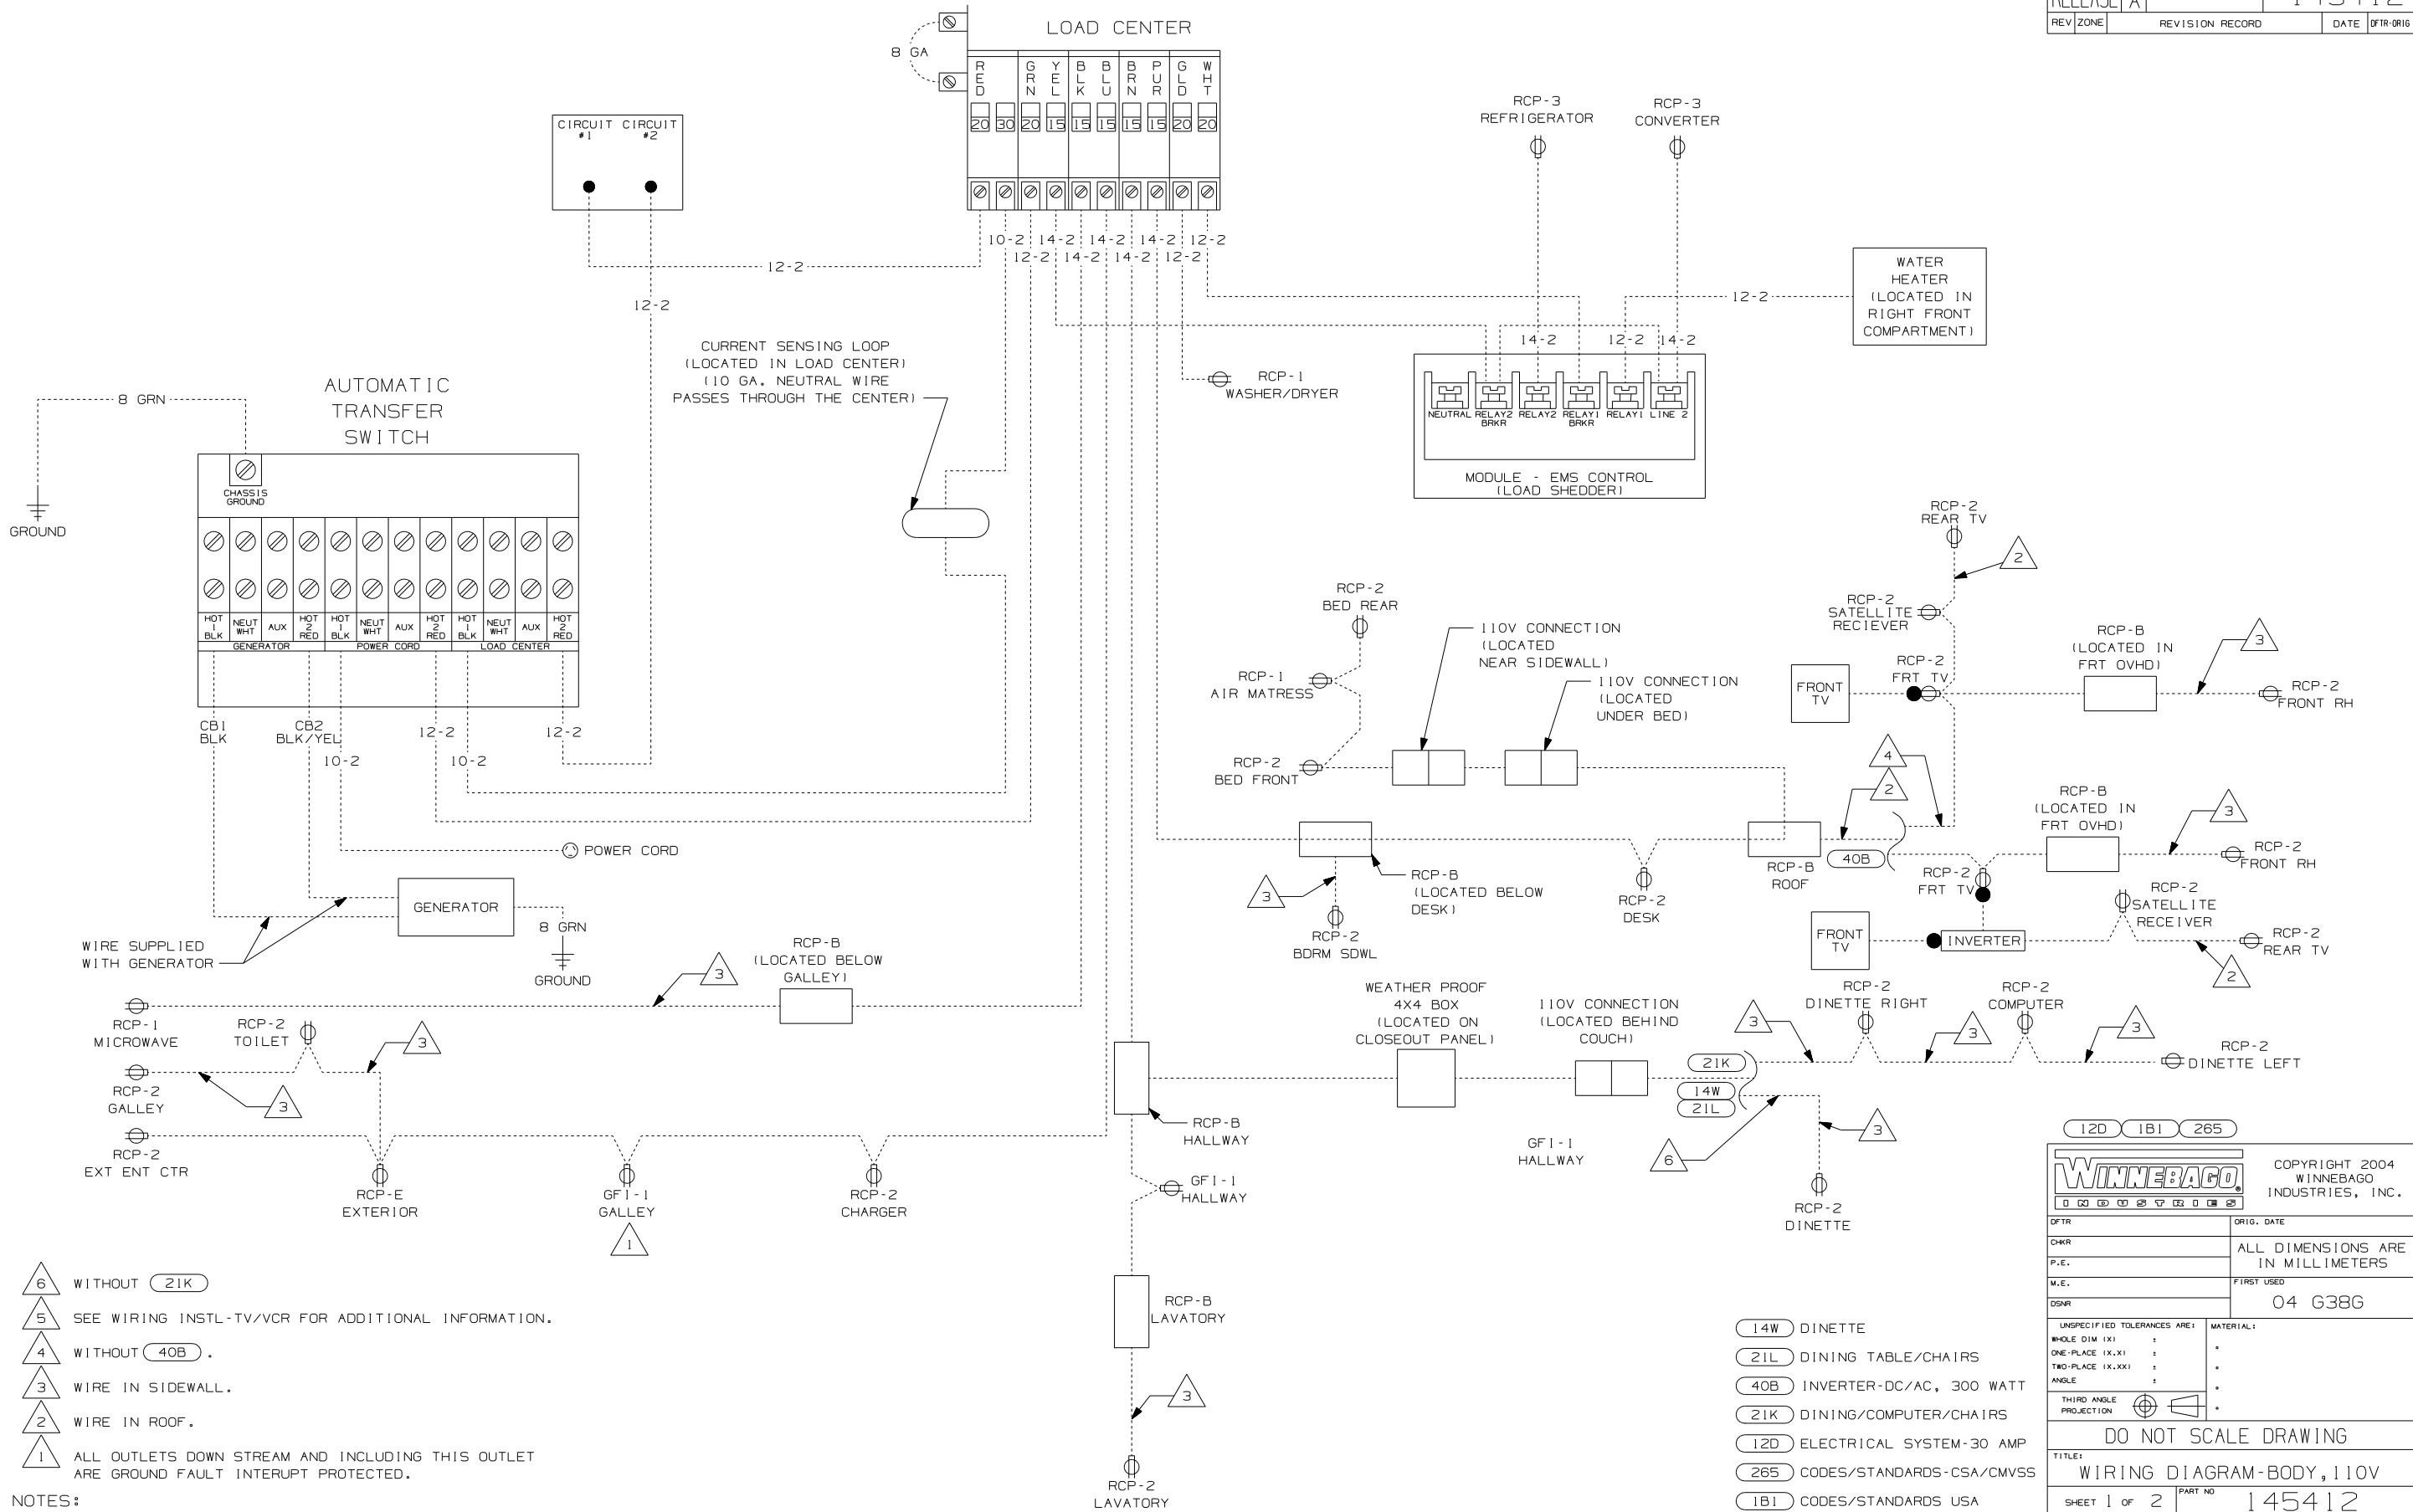

- 6 WITHOUT (21K)
- 5 SEE WIRING INSTL-TV/VCR FOR ADDITIONAL INFORMATION.
- 4 WITHOUT (40B)
- 3 WIRE IN SIDEWALL.
- 2 WIRE IN ROOF.
- 1 ALL OUTLETS DOWN STREAM AND INCLUDING THIS OUTLET ARE GROUND FAULT INTERRUPT PROTECTED.

NOTES:

- (14W) DINETTE
- (21L) DINING TABLE/CHAIRS
- (40B) INVERTER-DC/AC, 300 WATT
- (21K) DINING/COMPUTER/CHAIRS
- (12D) ELECTRICAL SYSTEM-30 AMP
- (265) CODES/STANDARDS-CSA/CMVSS
- (1B1) CODES/STANDARDS USA

WINNEBAGO		COPYRIGHT 2004 WINNEBAGO INDUSTRIES, INC.	
DFTR	ORIG. DATE	ALL DIMENSIONS ARE IN MILLIMETERS	
CHKR		FIRST USED	
P.E.		04 G38G	
M.E.		UNSPECIFIED TOLERANCES ARE:	
DSNR		MATERIAL:	
		WHOLE DIM (X)	:
		ONE-PLACE (X.X)	:
		TWO-PLACE (X.XX)	:
		ANGLE	:
		THIRD ANGLE PROJECTION	:
DO NOT SCALE DRAWING			
TITLE: WIRING DIAGRAM-BODY, 110V			
SHEET 1 OF 2	PART NO	145412