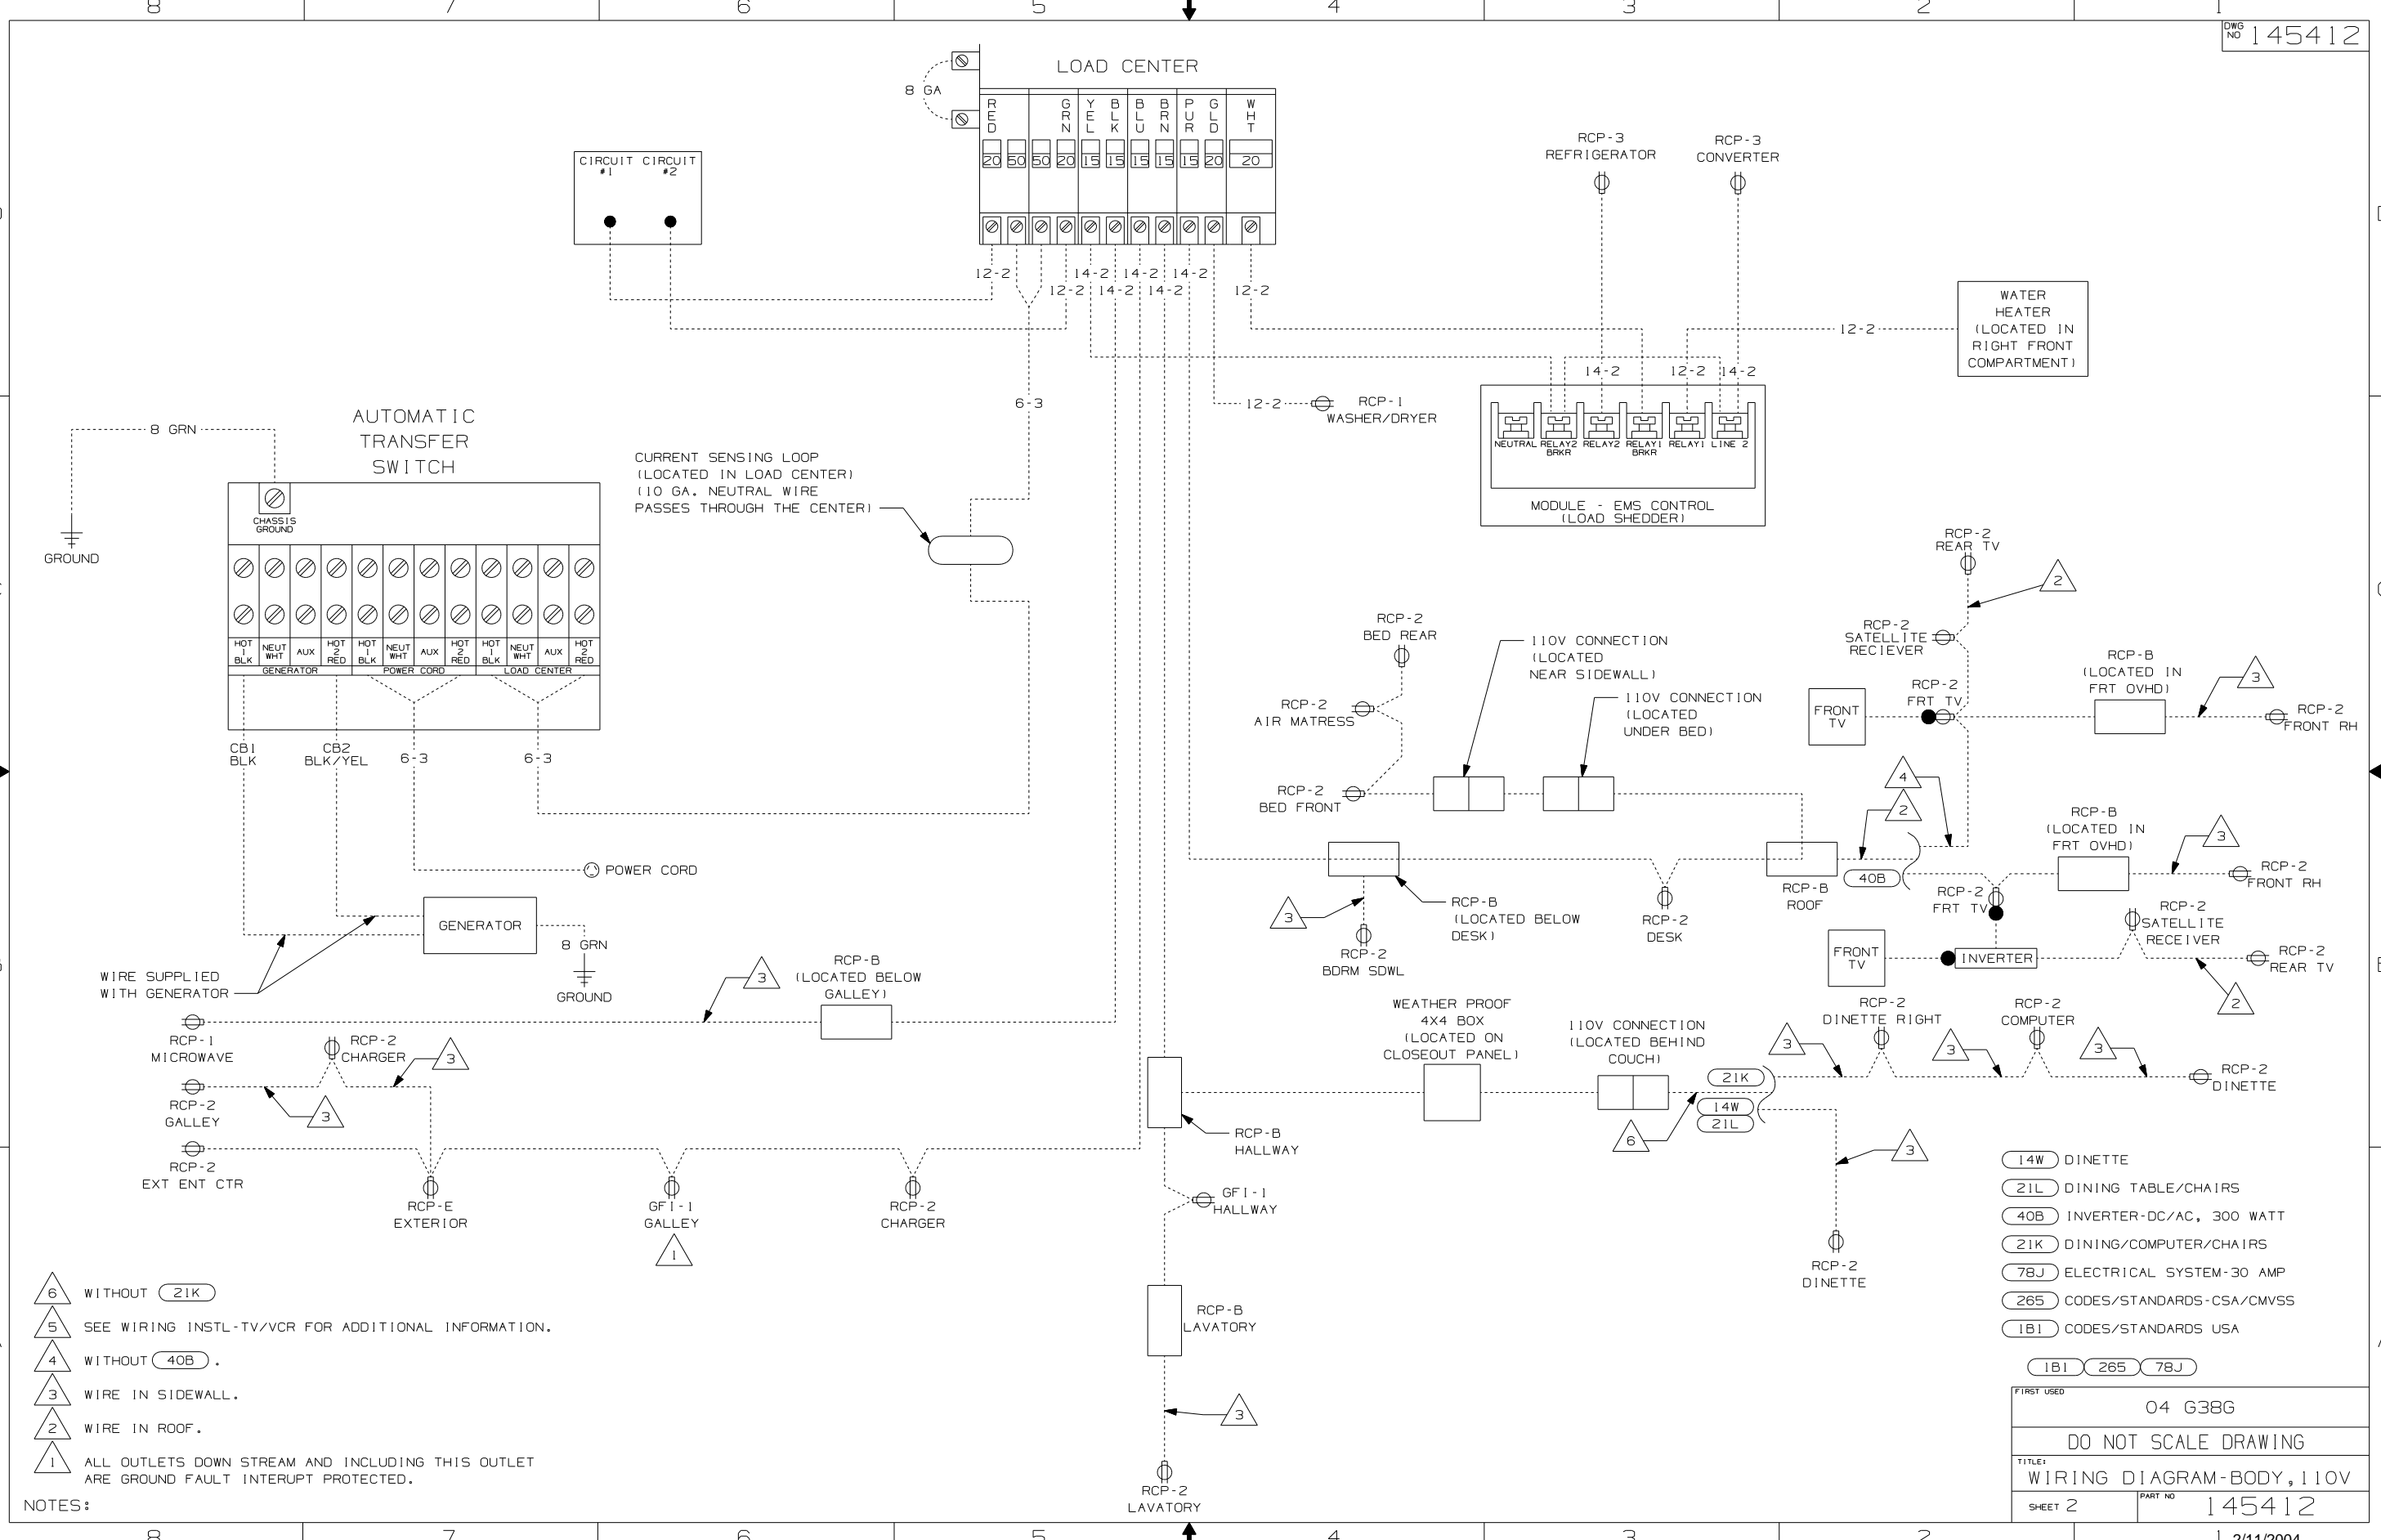

DANGER

Danger of electrical shock, burns or death. Always remove all power sources before attempting any repair, service or diagnostic work. Power can be present from shore power, generator, inverter or battery. All power sources must be disabled and secured before performing any service.

NOTES:

- (14W) DINETTE
- (21L) DINING TABLE/CHAIRS
- (40B) INVERTER-DC/AC, 300 WATT
- (21K) DINING/COMPUTER/CHAIRS
- (12D) ELECTRICAL SYSTEM-30 AMP
- (265) CODES/STANDARDS-CSA/CMVSS
- (1B1) CODES/STANDARDS USA

WINNEBAGO		COPYRIGHT 2004 WINNEBAGO INDUSTRIES, INC.	
DFTR	ORIG. DATE	ALL DIMENSIONS ARE IN MILLIMETERS	
CHKR		FIRST USED	
P.E.		04 G38G	
M.E.		UNSPECIFIED TOLERANCES ARE:	
DSNR		MATERIAL:	
		WHOLE DIM (X)	:
		ONE-PLACE (X.X)	:
		TWO-PLACE (X.XX)	:
		ANGLE	:
		THIRD ANGLE PROJECTION	:
DO NOT SCALE DRAWING			
TITLE: WIRING DIAGRAM-BODY, 110V			
SHEET 1 OF 2	PART NO	145412	

FIRST USED	04 G38G
DO NOT SCALE DRAWING	
TITLE: WIRING DIAGRAM-BODY, 110V	
SHEET 2	PART NO 145412