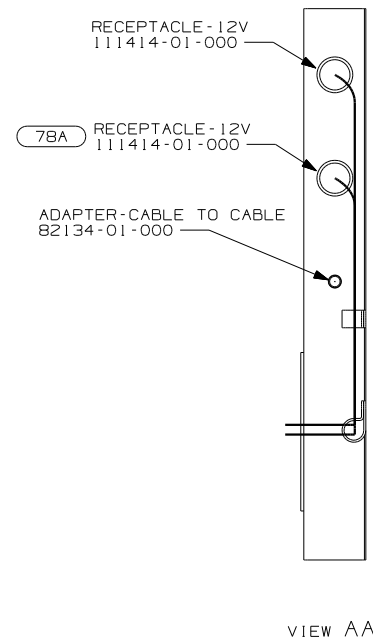

RELEASE	REV DATE	OWG NO	145376
REV ZONE	REVISION RECORD	DATE	DFTR-ORIG

EXCEPT 331C & 331T

- 78A TV-13" W/VCP-12V
- 265 CODES/STANDARDS-CSA/CMVSS
- 1B1 CODES/STANDARDS-USA

WINNEBAGO		COPYRIGHT 2004 WINNEBAGO INDUSTRIES, INC.	
DFTR	ORIG. DATE	ALL DIMENSIONS ARE IN MILLIMETERS	
CHKR		FIRST USED	
P.E.		04 C-BODY	
M.E.		UNSPECIFIED TOLERANCES ARE:	
DSNR		MATERIAL:	
		WHOLE DIM (X) :	
		ONE-PLACE (X.X) :	
		TWO-PLACE (X.XX) :	
		ANGLE :	
		THIRD ANGLE PROJECTION	
DO NOT SCALE DRAWING			
TITLE: WIRING INSTL-TV/VCR, SIDE			
SHEET 1 OF 5	PART NO	145376	
REF:141307-DI 1/22/2004			

2. FOR CONNECTIONS, SEE SHEET 2.

NOT USED WITH 78A

NOTES:

NOTES:
 1 CABLE SUPPLIED WITH VCP.

EXCEPT 331C & 331T
 78A TV-13" W/VCP-12V
 265 CODES/STANDARDS-CSA/CMVSS
 1B1 CODES/STANDARDS-USA

FIRST USED	
04 C-BODY	
DO NOT SCALE DRAWING	
TITLE: WIRING INSTL-TV/VCR, SIDE	
SHEET 2	PART NO 145376

3. FOR COAX CONNECTIONS, SEE SHEET 5.

2. FOR 12V AND 110V CONNECTIONS, SEE SHEET 4.

1 CLAMP 83610-01-000, SCREW G39-08-12B.

NOTES:

8 7 6 5 4 3 2 1

8 7 6 5 4 3 2 1

NOTES:

WITH 40F, PLUG TV OR (TV AND VCR) INTO INVERTER.
 PLUG INVERTER INTO RECP-ENTERTAINMENT CTR.