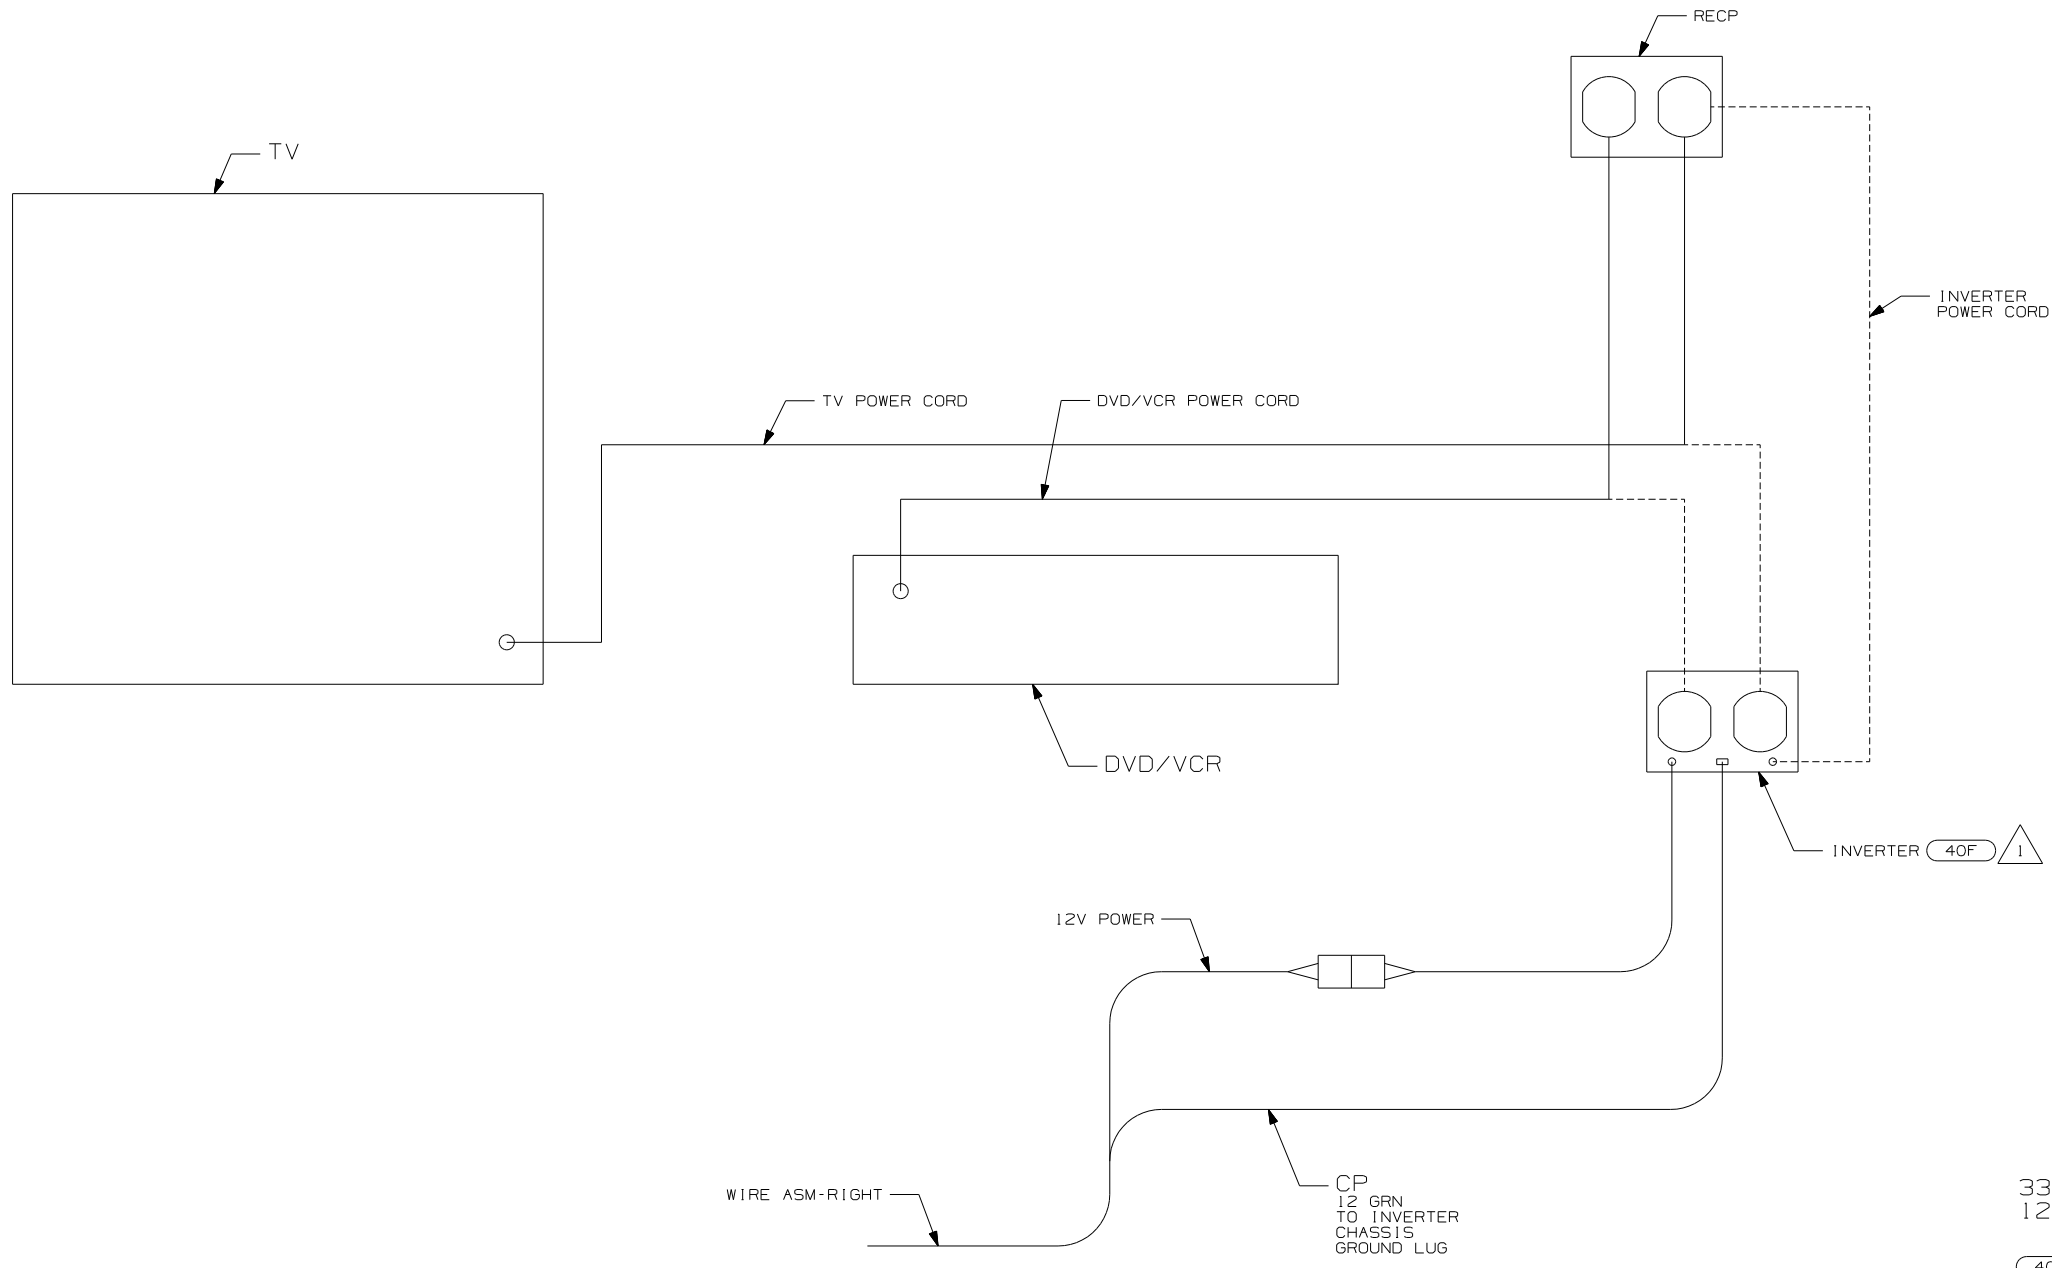

2. FOR CONNECTIONS, SEE SHEET 2.

NOT USED WITH 78A

NOTES:

NOTES:
 1 CABLE SUPPLIED WITH VCP.

EXCEPT 331C & 331T
 78A TV-13" W/VCP-12V
 265 CODES/STANDARDS-CSA/CMVSS
 1B1 CODES/STANDARDS-USA

FIRST USED	
04 C-BODY	
DO NOT SCALE DRAWING	
TITLE: WIRING INSTL-TV/VCR, SIDE	
SHEET 2	PART NO 145376

- 331C & 331T SIDE ENTERTAINMENT CENTER
- 42M TV-19" COLOR W/STEREO
 - 40F INVERTER-DC/AC-130 WATT
 - 25G DVD/VCR,STEREO,W/REMOTE
 - 265 CODES/STANDARDS-CSA/CMVSS
 - 1B1 CODES/STANDARDS-USA

FIRST USED	
04 C-BODY	
DO NOT SCALE DRAWING	
TITLE:	
WIRING INSTL-TV/VCR, SIDE	
SHEET 3	PART NO 145376

3. FOR COAX CONNECTIONS, SEE SHEET 5.

2. FOR 12V AND 110V CONNECTIONS, SEE SHEET 4.

1 CLAMP 83610-01-000, SCREW G39-08-12B.

NOTES:

8 7 6 5 4 3 2 1

8 7 6 5 4 3 2 1

NOTES:

WITH 40F, PLUG TV OR (TV AND VCR) INTO INVERTER.
 PLUG INVERTER INTO RECP-ENTERTAINMENT CTR.

331C & 331T
 12V AND 110V CONNECTIONS

- 40F INVERTER-DC/AC-130 WATT
- 265 CODES/STANDARDS-CSA/CMVSS
- 1B1 CODES/STANDARDS-USA

1B1 265

FIRST USED	04 C-BODY
DO NOT SCALE DRAWING	
TITLE: WIRING INSTL-TV/VCR, SIDE	
SHEET 4	PART NO 145376