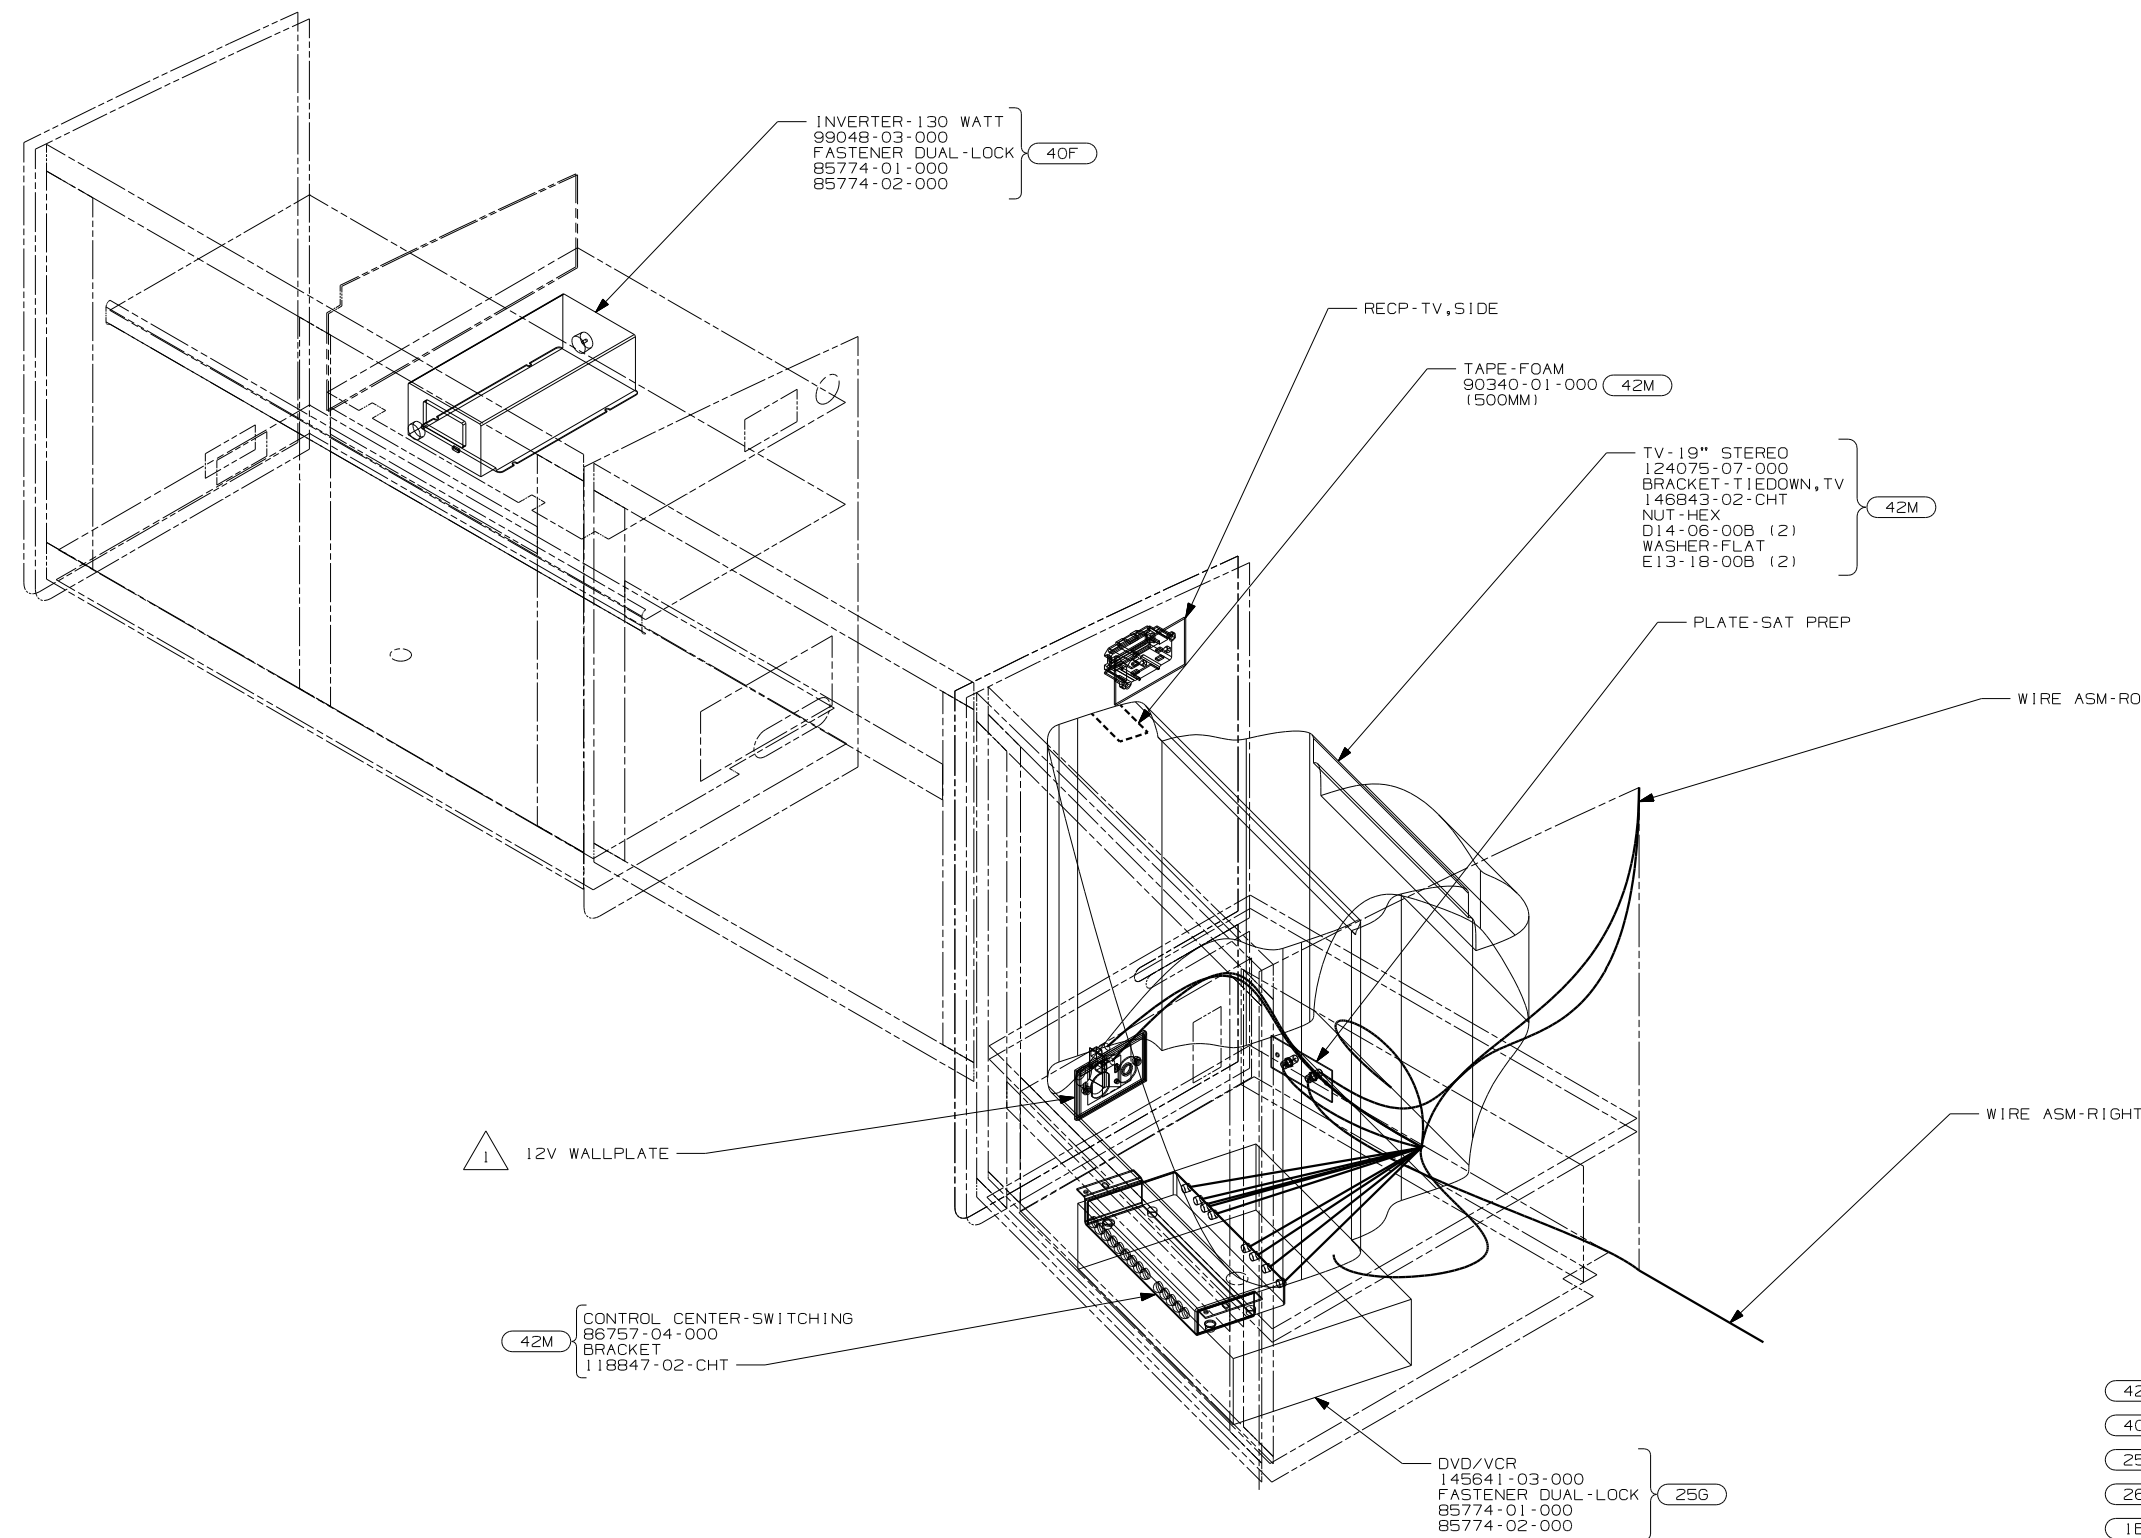

RELEASE	REV DATE	OWG NO	145376
REV ZONE	REVISION RECORD	DATE	DFTR-ORIG

EXCEPT 331C & 331T

- 78A TV-13" W/VCP-12V
- 265 CODES/STANDARDS-CSA/CMVSS
- 1B1 CODES/STANDARDS-USA

WINNEBAGO		COPYRIGHT 2004 WINNEBAGO INDUSTRIES, INC.	
DFTR	ORIG. DATE	ALL DIMENSIONS ARE IN MILLIMETERS	
CHKR		FIRST USED	
P.E.		04 C-BODY	
M.E.		UNSPECIFIED TOLERANCES ARE:	
DSNR		MATERIAL:	
		WHOLE DIM (X) :	
		ONE-PLACE (X.X) :	
		TWO-PLACE (X.XX) :	
		ANGLE :	
		THIRD ANGLE PROJECTION	
DO NOT SCALE DRAWING			
TITLE: WIRING INSTL-TV/VCR, SIDE			
SHEET 1 OF 5	PART NO	145376	
REF:141307-DI 1/22/2004			

2. FOR CONNECTIONS, SEE SHEET 2.

NOT USED WITH 78A

NOTES:

NOTES:
 1 CABLE SUPPLIED WITH VCP.

EXCEPT 331C & 331T
 78A TV-13" W/VCP-12V
 265 CODES/STANDARDS-CSA/CMVSS
 1B1 CODES/STANDARDS-USA

FIRST USED	
04 C-BODY	
DO NOT SCALE DRAWING	
TITLE: WIRING INSTL-TV/VCR, SIDE	
SHEET 2	PART NO 145376

- 331C & 331T SIDE ENTERTAINMENT CENTER
- 42M TV-19" COLOR W/STEREO
 - 40F INVERTER-DC/AC-130 WATT
 - 25G DVD/VCR,STEREO,W/REMOTE
 - 265 CODES/STANDARDS-CSA/CMVSS
 - 1B1 CODES/STANDARDS-USA

FIRST USED	
04 C-BODY	
DO NOT SCALE DRAWING	
TITLE:	
WIRING INSTL-TV/VCR, SIDE	
SHEET 3	PART NO 145376

3. FOR COAX CONNECTIONS, SEE SHEET 5.

2. FOR 12V AND 110V CONNECTIONS, SEE SHEET 4.

1 CLAMP 83610-01-000, SCREW G39-08-12B.

NOTES:

8 7 6 5 4 3 2 1

8 7 6 5 4 3 2 1

NOTES:

WITH 40F, PLUG TV OR (TV AND VCR) INTO INVERTER.
 PLUG INVERTER INTO RECP-ENTERTAINMENT CTR.