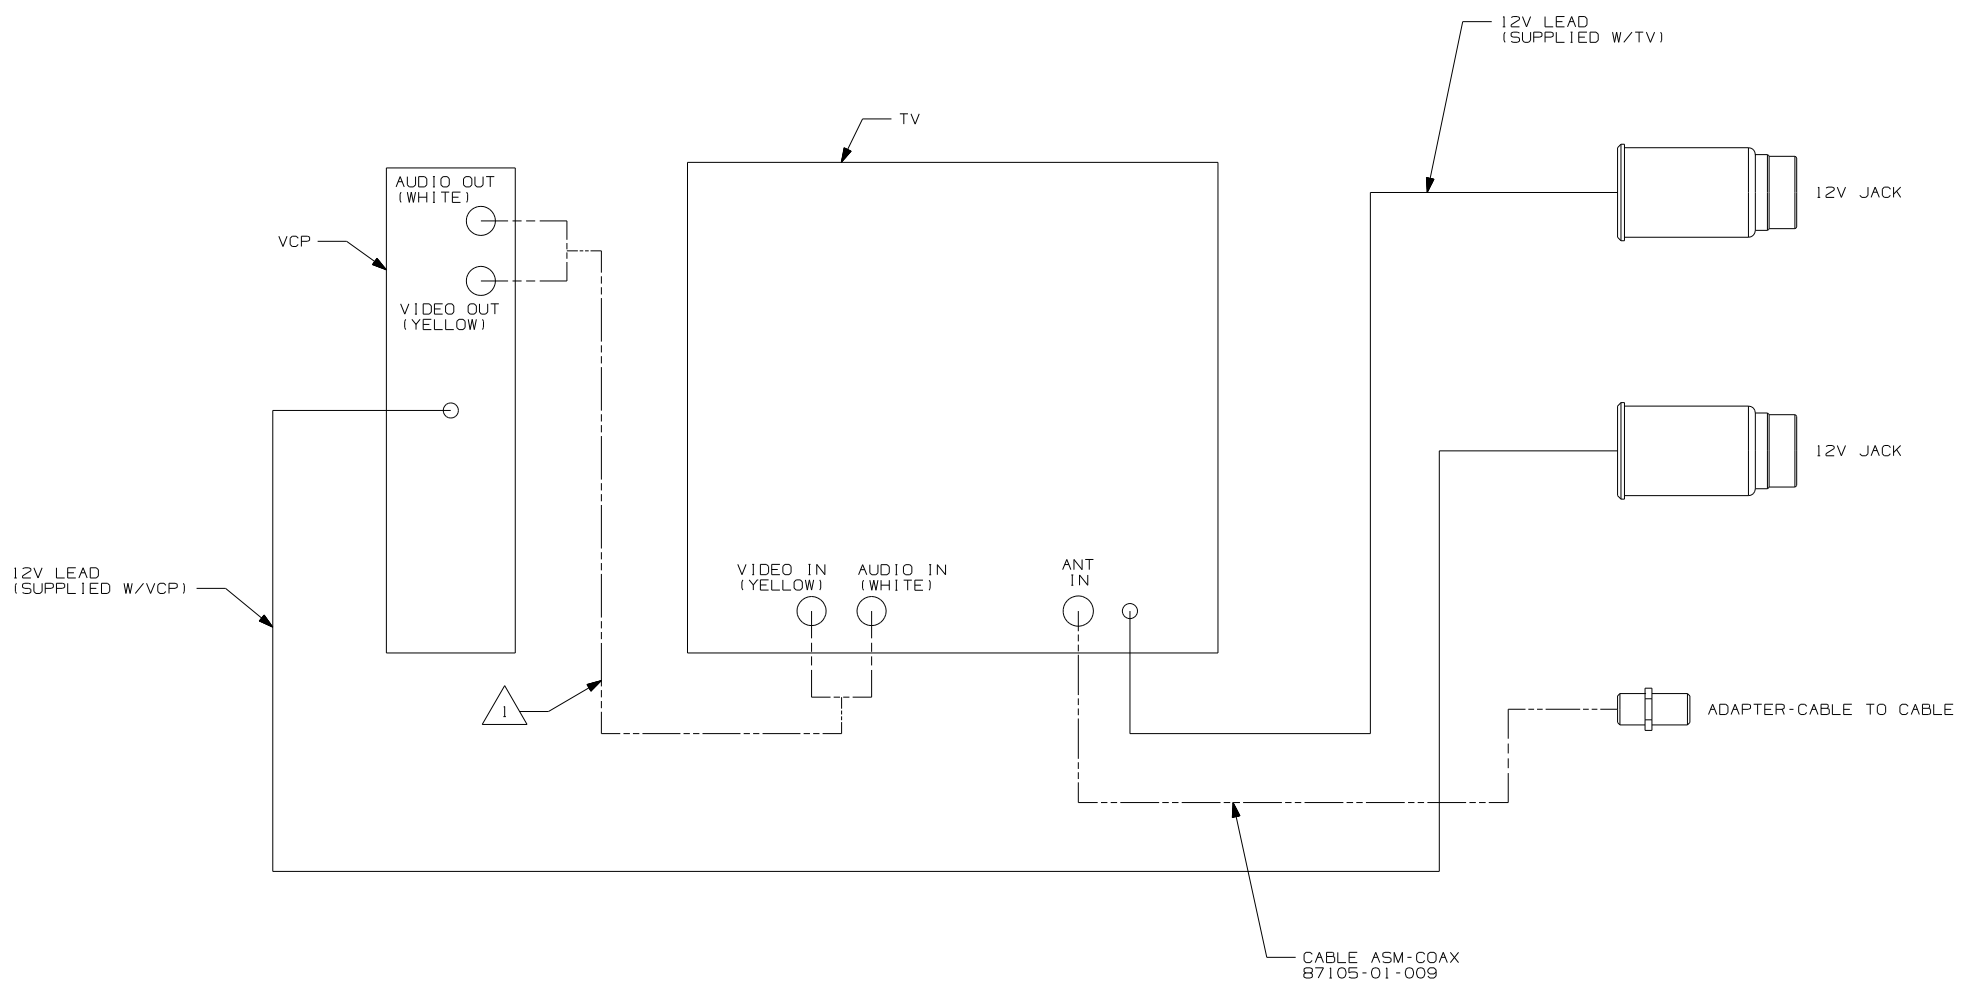

RELEASE	REV DATE	OWG NO	145376
REV ZONE	REVISION RECORD	DATE	DFTR-ORIG

EXCEPT 331C & 331T

- 78A TV-13" W/VCP-12V
- 265 CODES/STANDARDS-CSA/CMVSS
- 1B1 CODES/STANDARDS-USA

WINNEBAGO		COPYRIGHT 2004 WINNEBAGO INDUSTRIES, INC.	
DFTR	ORIG. DATE	ALL DIMENSIONS ARE IN MILLIMETERS	
CHKR		FIRST USED	
P.E.		04 C-BODY	
M.E.		UNSPECIFIED TOLERANCES ARE:	
DSNR		MATERIAL:	
		WHOLE DIM (X) :	
		ONE-PLACE (X.X) :	
		TWO-PLACE (X.XX) :	
		ANGLE :	
		THIRD ANGLE PROJECTION	
DO NOT SCALE DRAWING			
TITLE: WIRING INSTL-TV/VCR, SIDE			
SHEET 1 OF 5	PART NO	145376	
REF:141307-DI 1/22/2004			

2. FOR CONNECTIONS, SEE SHEET 2.

NOT USED WITH 78A

NOTES:

NOTES:
 1 CABLE SUPPLIED WITH VCP.

EXCEPT 331C & 331T
 78A TV-13" W/VCP-12V
 265 CODES/STANDARDS-CSA/CMVSS
 1B1 CODES/STANDARDS-USA

FIRST USED	
04 C-BODY	
DO NOT SCALE DRAWING	
TITLE: WIRING INSTL-TV/VCR, SIDE	
SHEET 2	PART NO 145376

- 331C & 331T SIDE ENTERTAINMENT CENTER
- 42M TV-19" COLOR W/STEREO
 - 40F INVERTER-DC/AC-130 WATT
 - 25G DVD/VCR,STEREO,W/REMOTE
 - 265 CODES/STANDARDS-CSA/CMVSS
 - 1B1 CODES/STANDARDS-USA

FIRST USED	
04 C-BODY	
DO NOT SCALE DRAWING	
TITLE:	
WIRING INSTL-TV/VCR, SIDE	
SHEET 3	PART NO 145376

3. FOR COAX CONNECTIONS, SEE SHEET 5.

2. FOR 12V AND 110V CONNECTIONS, SEE SHEET 4.

1 CLAMP 83610-01-000, SCREW G39-08-12B.

NOTES:

8 7 6 5 4 3 2 1

8 7 6 5 4 3 2 1

NOTES:

WITH 40F, PLUG TV OR (TV AND VCR) INTO INVERTER.
 PLUG INVERTER INTO RECP-ENTERTAINMENT CTR.