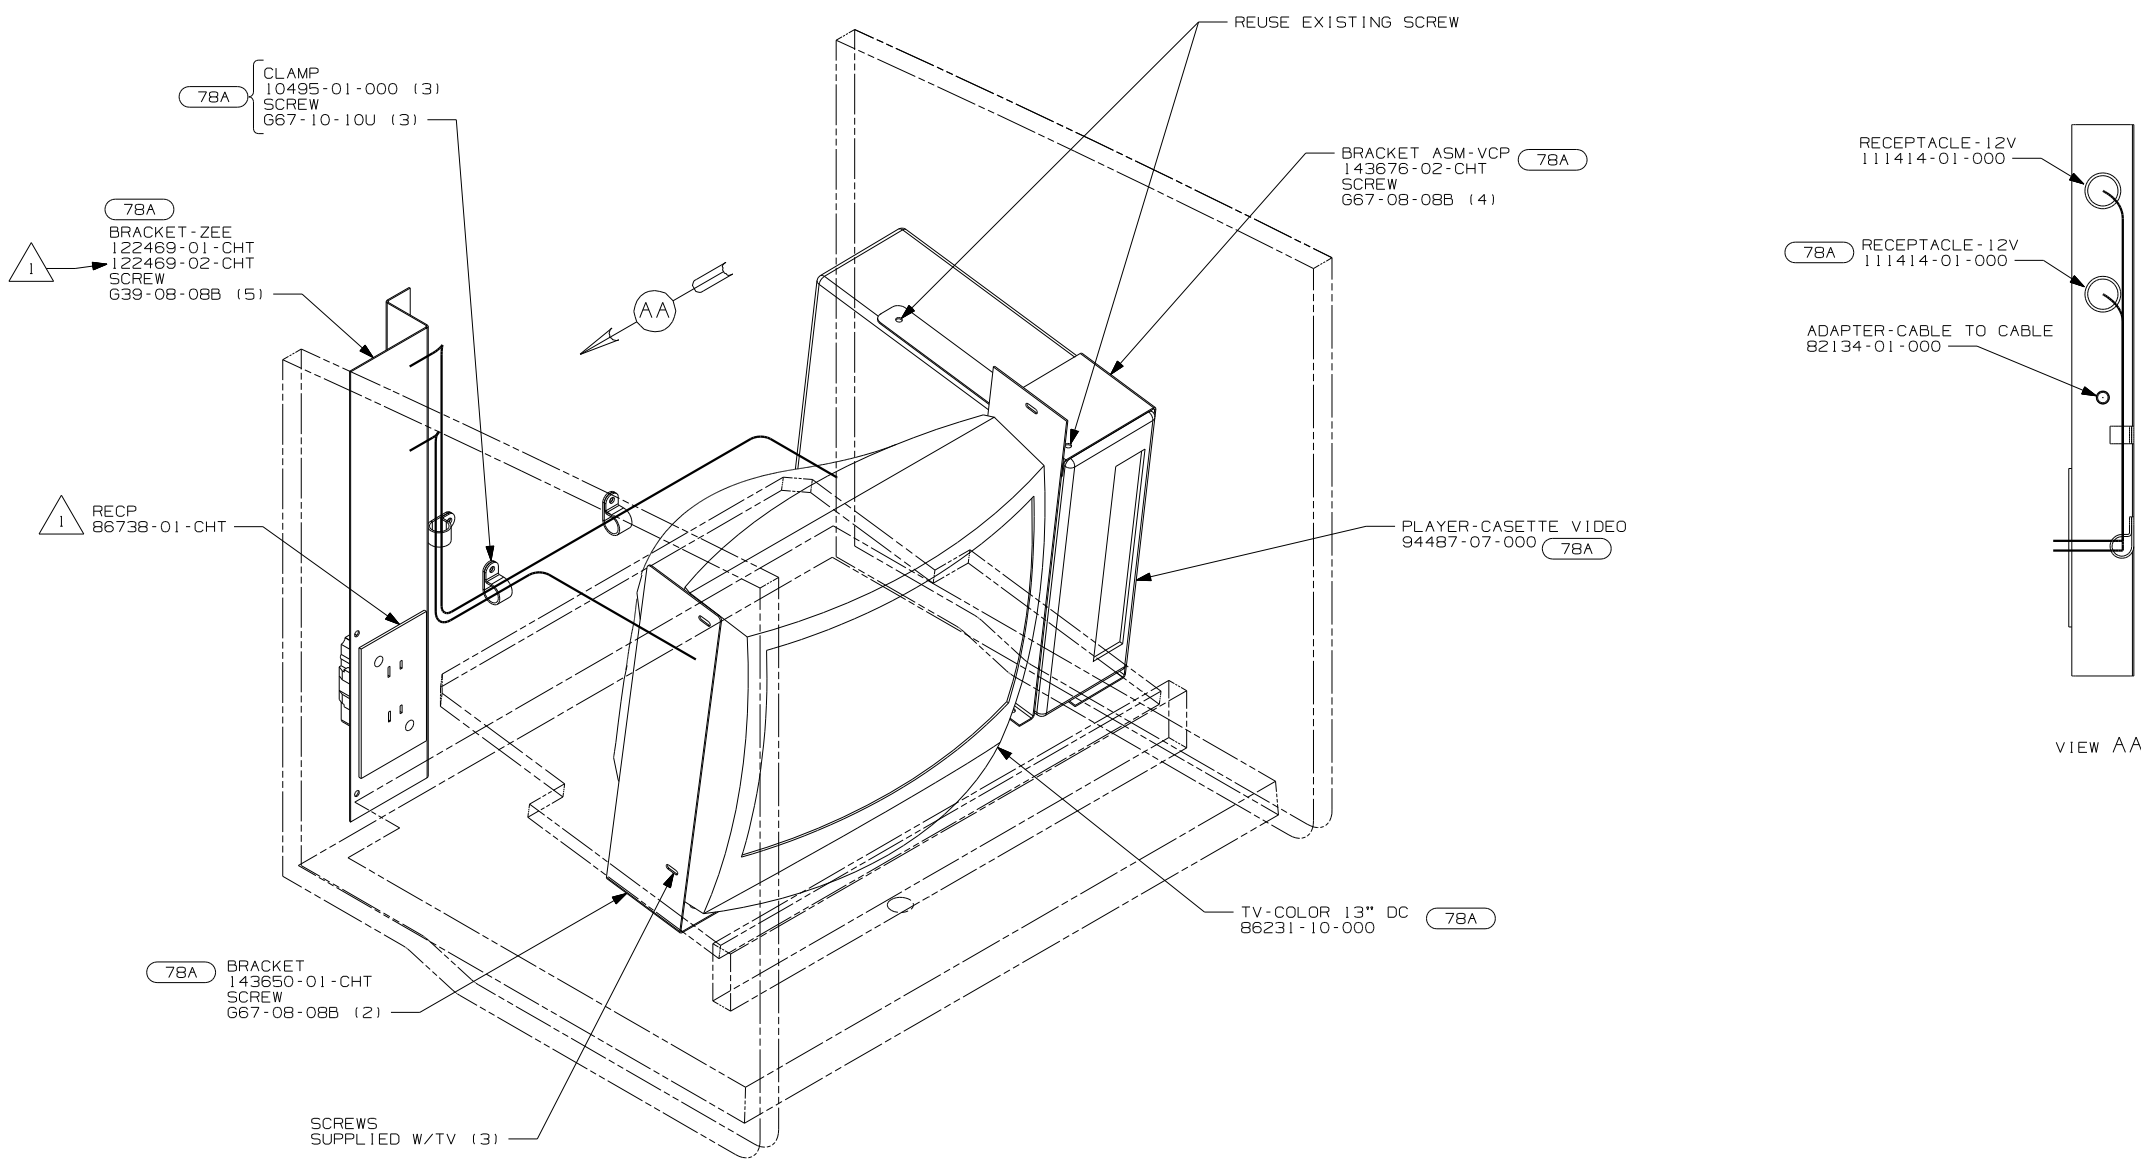

RELEASE	REV DATE	OWG NO	145376
REV ZONE	REVISION RECORD	DATE	DFTR-ORIG

EXCEPT 331C & 331T

- 78A TV-13" W/VCP-12V
- 265 CODES/STANDARDS-CSA/CMVSS
- 1B1 CODES/STANDARDS-USA

WINNEBAGO		COPYRIGHT 2004 WINNEBAGO INDUSTRIES, INC.	
DFTR	ORIG. DATE	ALL DIMENSIONS ARE IN MILLIMETERS	
CHKR		FIRST USED	
P.E.		04 C-BODY	
M.E.		UNSPECIFIED TOLERANCES ARE:	
DSNR		MATERIAL:	
		WHOLE DIM (X) :	
		ONE-PLACE (X.X) :	
		TWO-PLACE (X.XX) :	
		ANGLE :	
		THIRD ANGLE PROJECTION	
DO NOT SCALE DRAWING			
TITLE: WIRING INSTL-TV/VCR, SIDE			
SHEET 1 OF 5	PART NO	145376	
REF:141307-DI 1/22/2004			

2. FOR CONNECTIONS, SEE SHEET 2.

NOT USED WITH 78A

NOTES:

NOTES:
 1 CABLE SUPPLIED WITH VCP.

EXCEPT 331C & 331T
 78A TV-13" W/VCP-12V
 265 CODES/STANDARDS-CSA/CMVSS
 1B1 CODES/STANDARDS-USA

FIRST USED	
04 C-BODY	
DO NOT SCALE DRAWING	
TITLE: WIRING INSTL-TV/VCR, SIDE	
SHEET 2	PART NO 145376

- 331C & 331T SIDE ENTERTAINMENT CENTER
- 42M TV-19" COLOR W/STEREO
 - 40F INVERTER-DC/AC-130 WATT
 - 25G DVD/VCR,STEREO,W/REMOTE
 - 265 CODES/STANDARDS-CSA/CMVSS
 - 1B1 CODES/STANDARDS-USA

FIRST USED	
04 C-BODY	
DO NOT SCALE DRAWING	
TITLE:	
WIRING INSTL-TV/VCR, SIDE	
SHEET 3	PART NO 145376