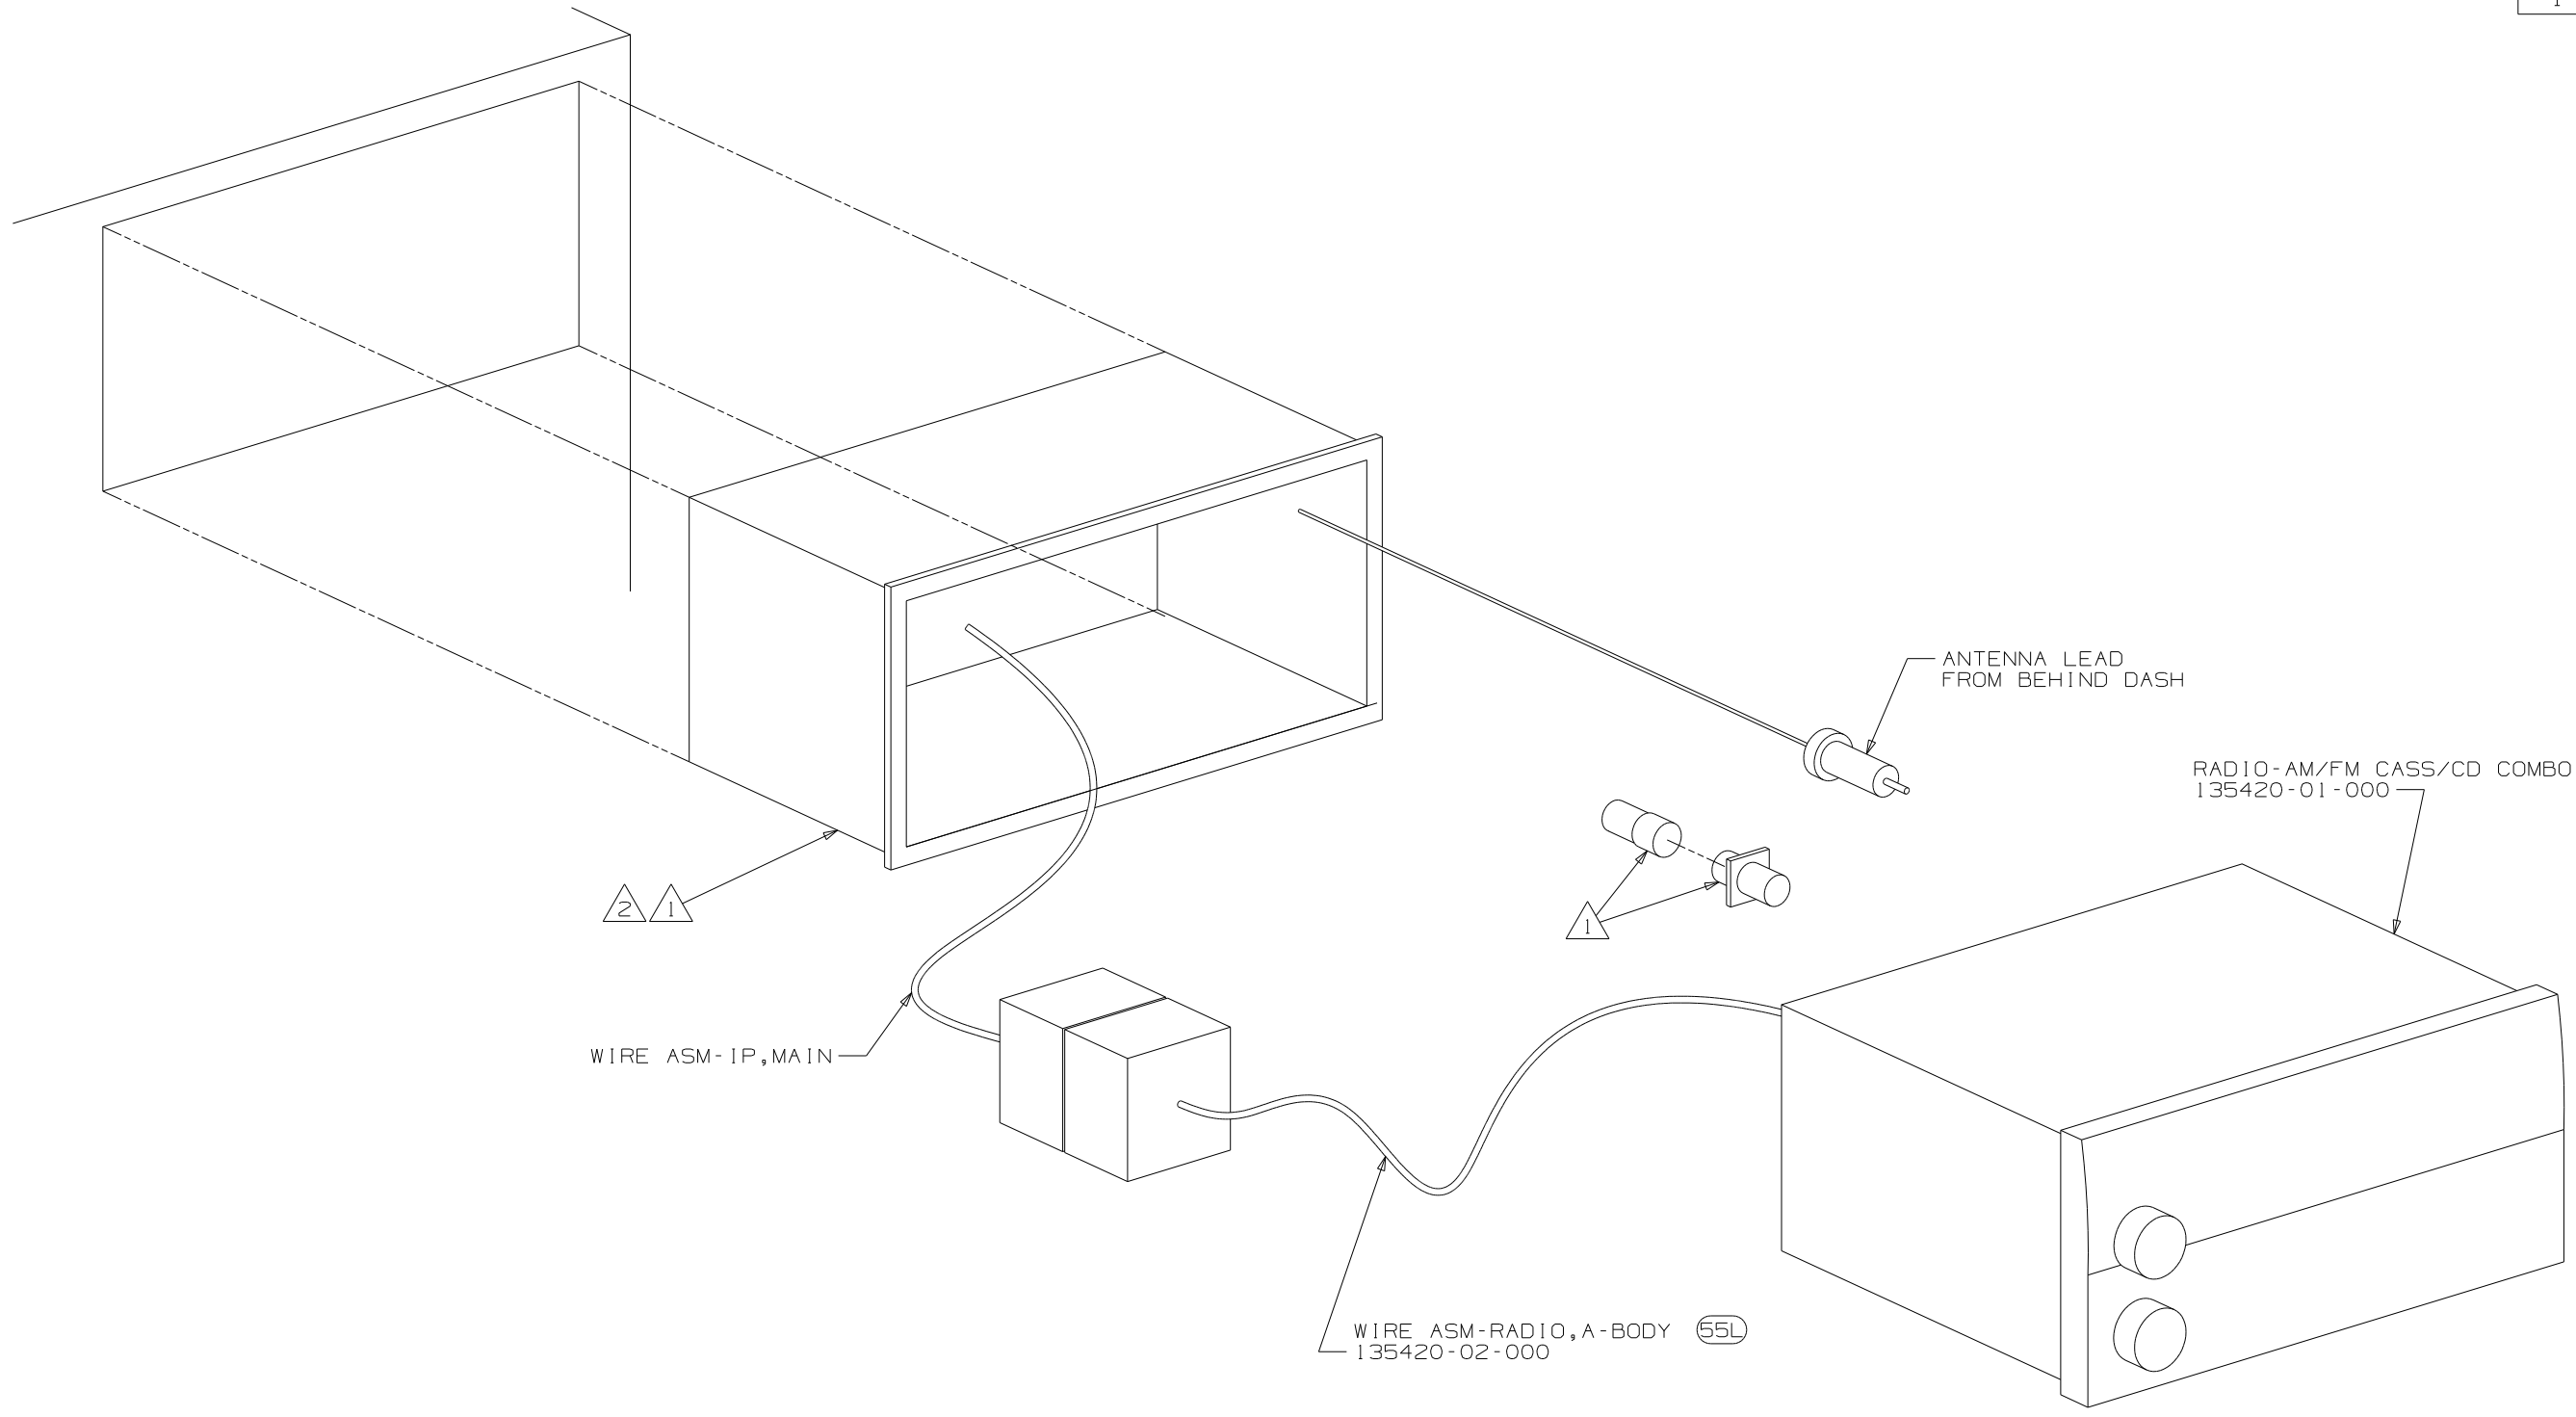

WIRE ASM-IP, MAIN

ANTENNA LEAD FROM BEHIND DASH

RADIO-AM/FM CASS/CD COMBO (55L)
135420-01-000

WIRE ASM-RADIO, A-BODY (55L)
135420-02-000

1. NOTES:
2. BEND TABS ON ALL 4 SIDES TO SECURE MOUNTING BRACKET TO DASH OPENING.
  1. SUPPLIED WITH MOUNTING KIT 135420-07-000.

(55L) RADIO-AM/FM CASSETTE/CD

P SERIES

FIRST USED	03 MOTORHOMES
TITLE	DO NOT SCALE DRAWING
SHEET 5	PART NO 141321