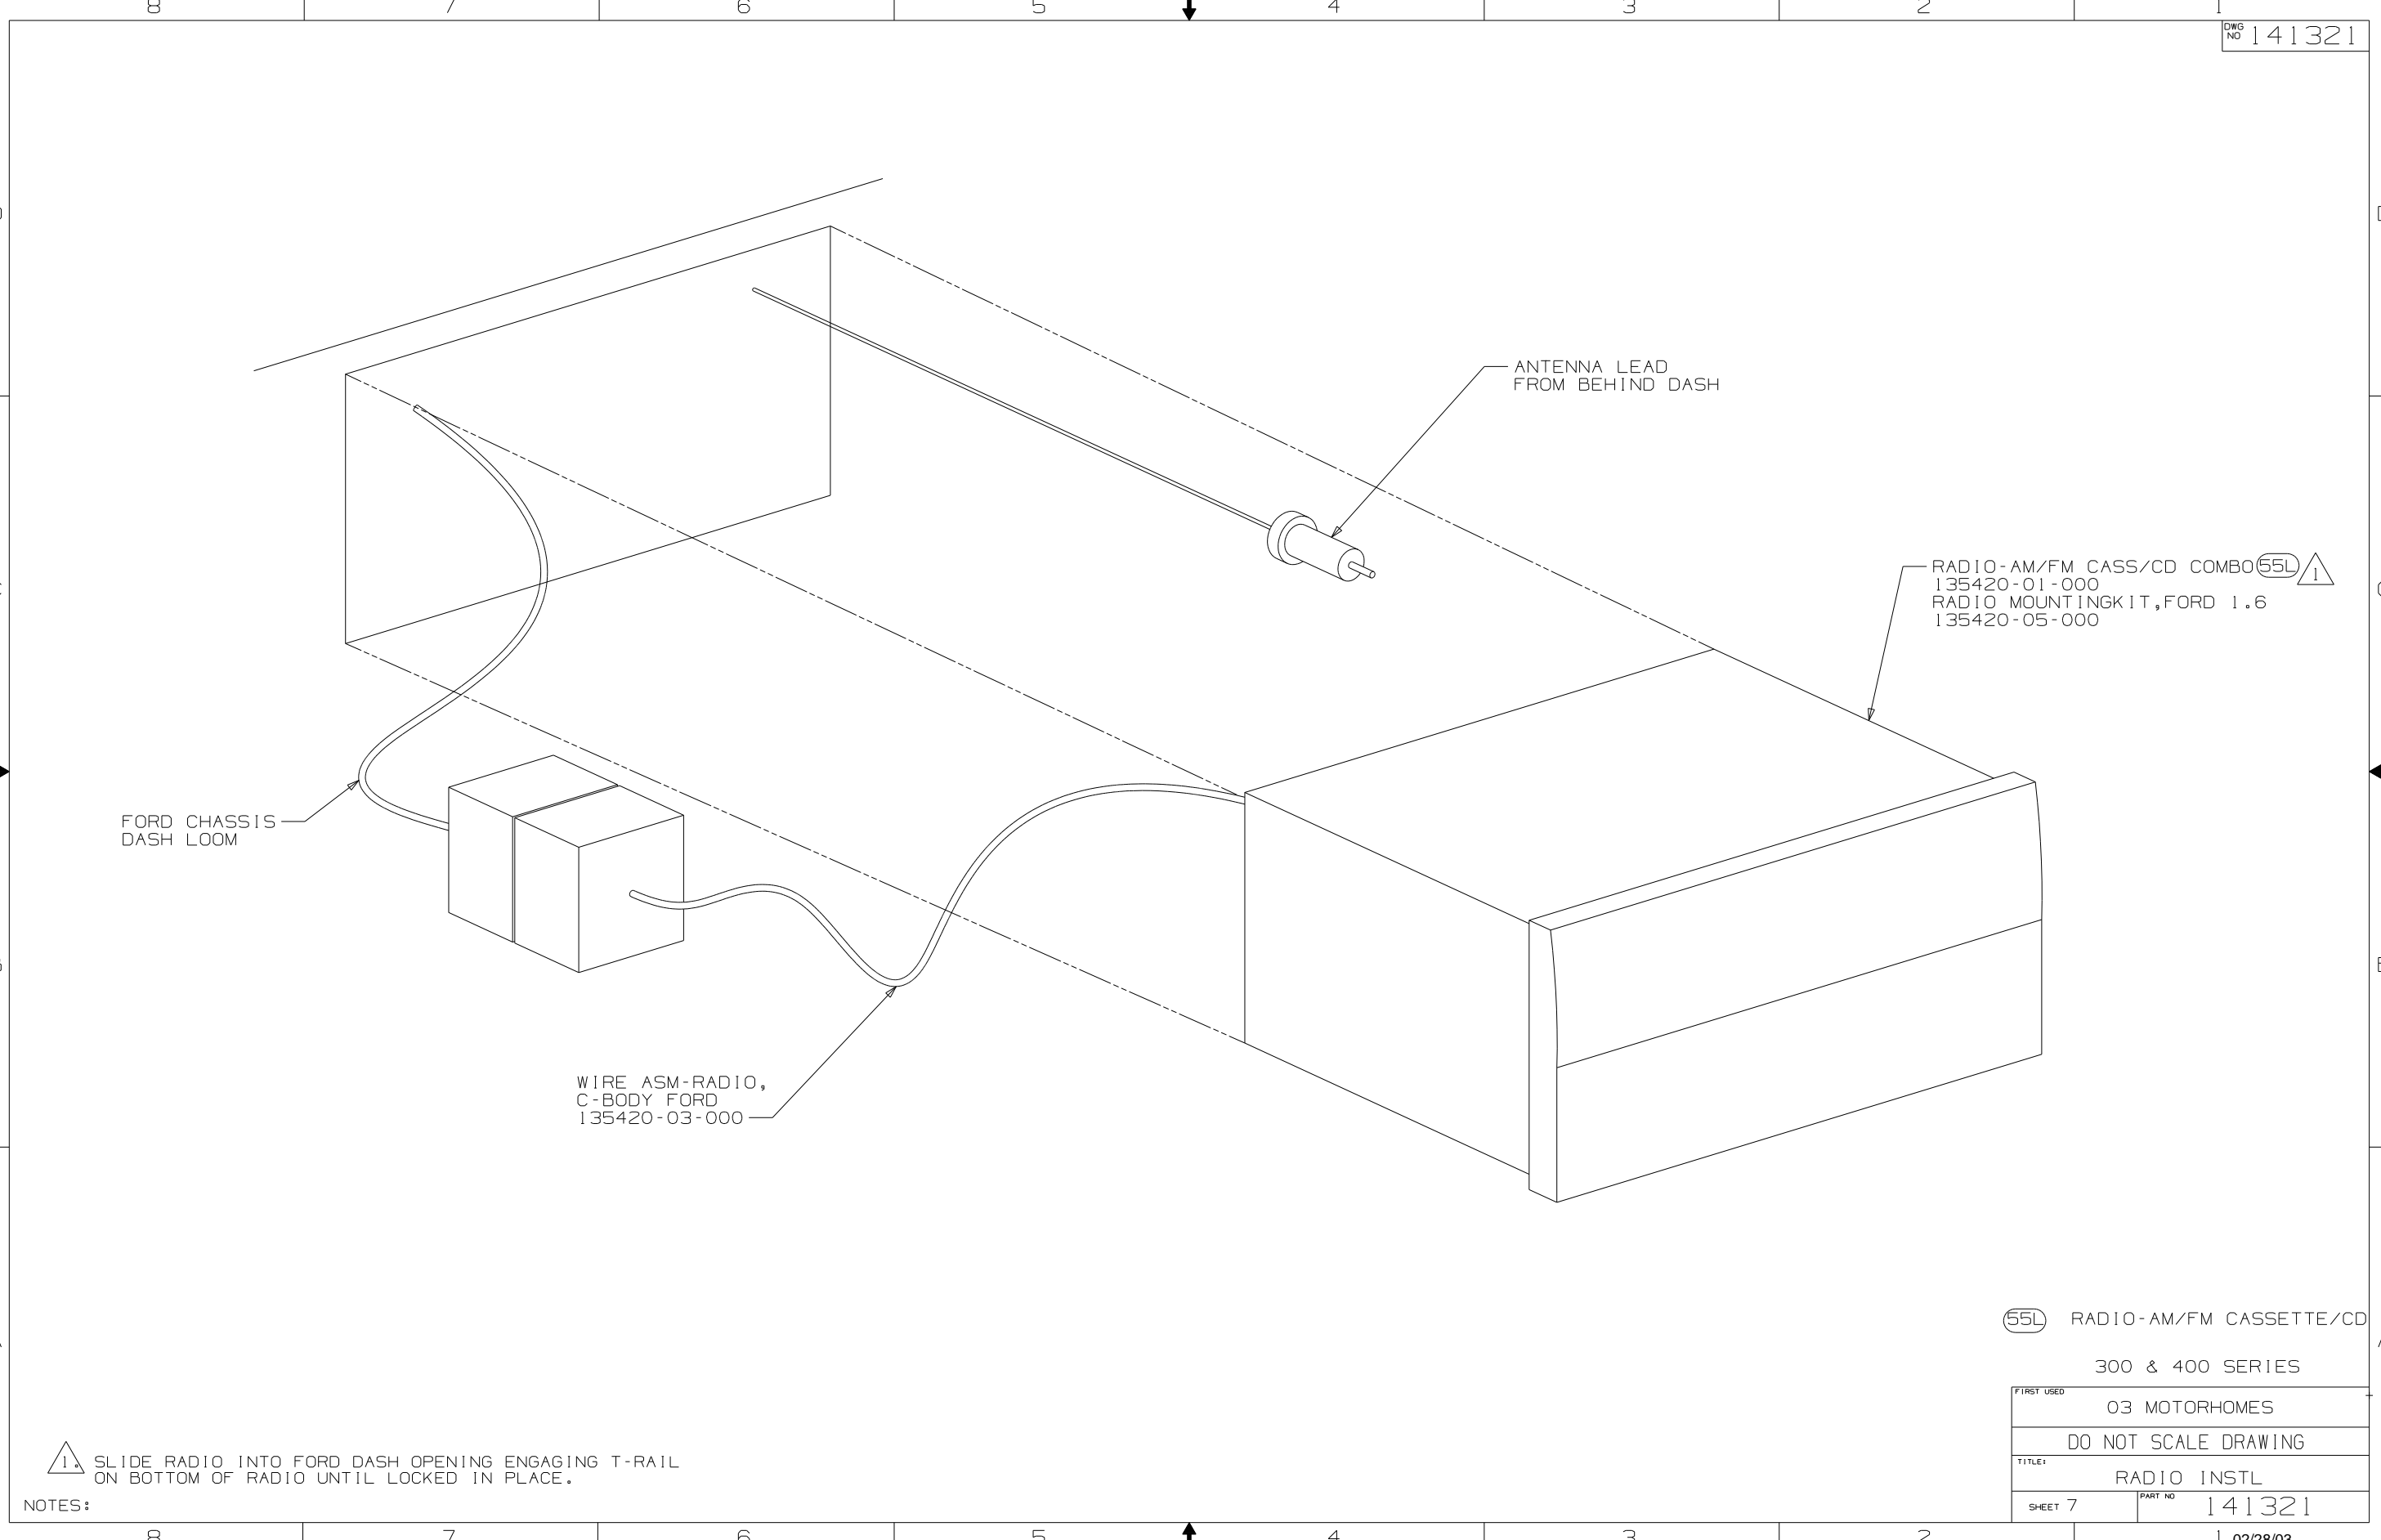

1. SLIDE RADIO IN DASH OPENING ENGAGING T-RAIL ON BOTTOM OF RADIO UNTIL LOCKED IN PLACE.

NOTES:

19V RADIO-AM/FM STEREO CD PLAYER

Q SERIES

FIRST USED 03 MOTORHOMES

DO NOT SCALE DRAWING

TITLE: RADIO INSTL

SHEET 6 PART NO 141321