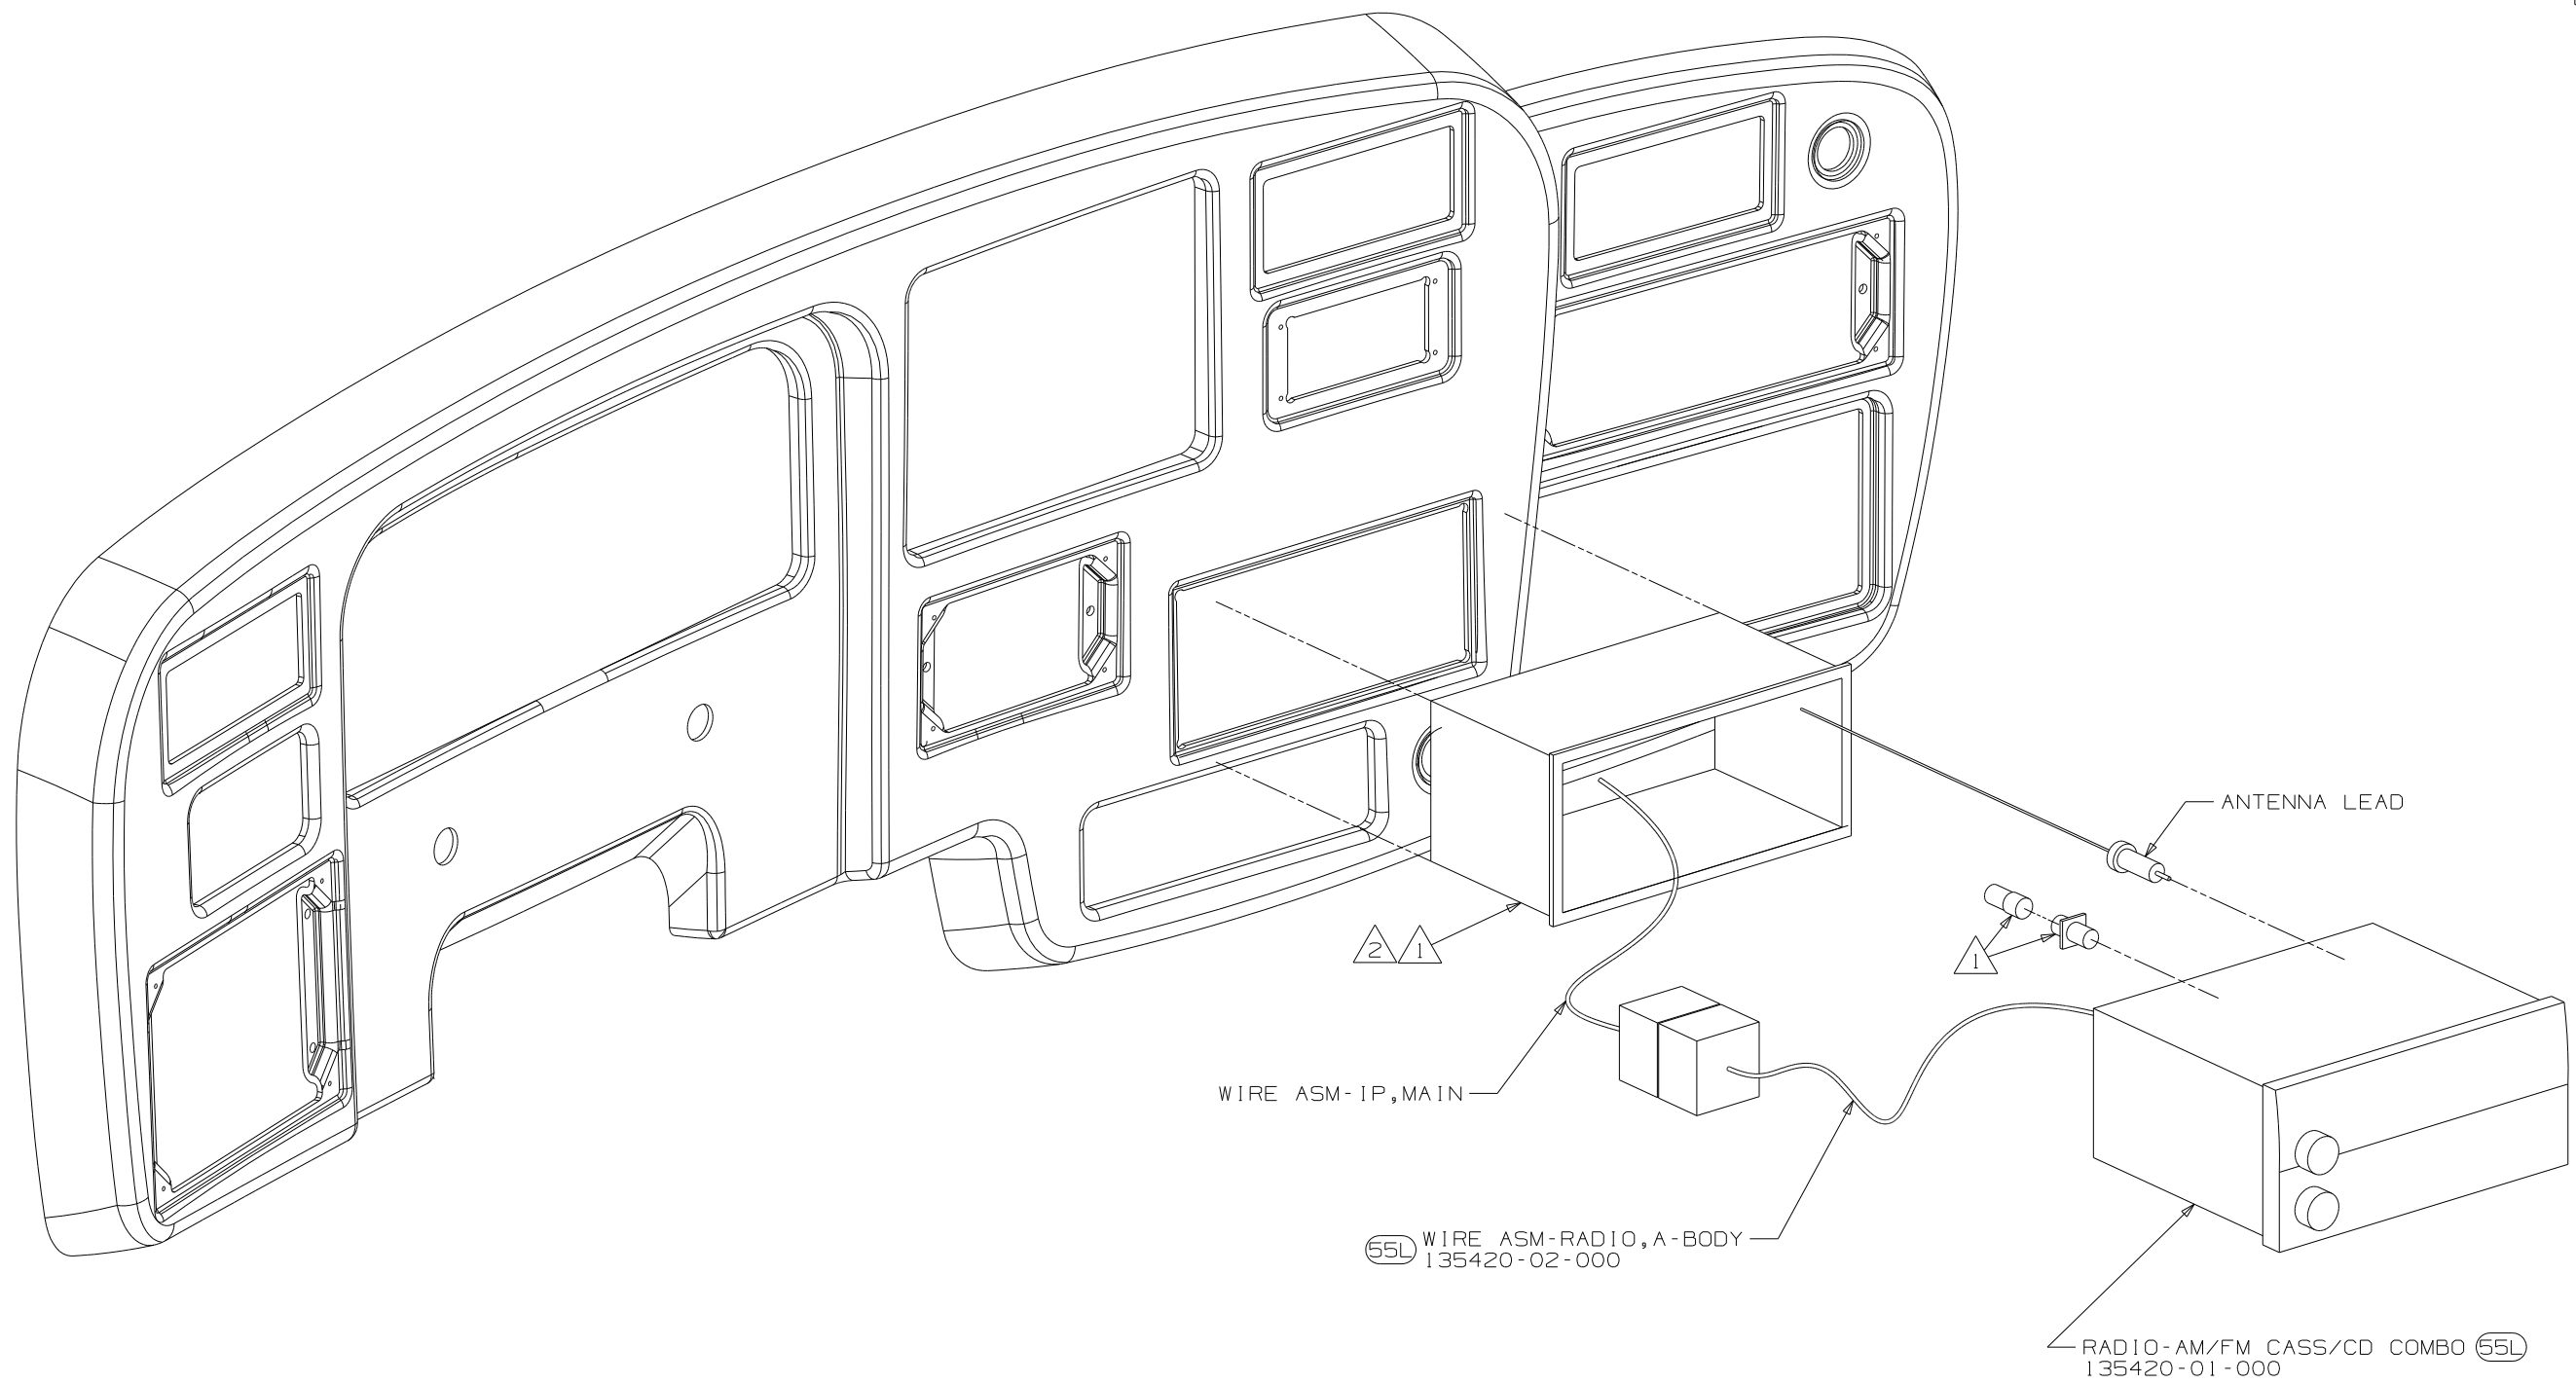

- 2. BEND TABS ON ALL 4 SIDES TO SECURE MOUNTING BRACKET TO DASH OPENING.
- 1. SUPPLIED WITH MOUNTING KIT 135420-07-000.

NOTES:

55L RADIO-AM/FM CASSETTE/CD
F & G SERIES

FIRST USED	03 MOTORHOMES
TITLE	DO NOT SCALE DRAWING
SHEET 3	PART NO 141321