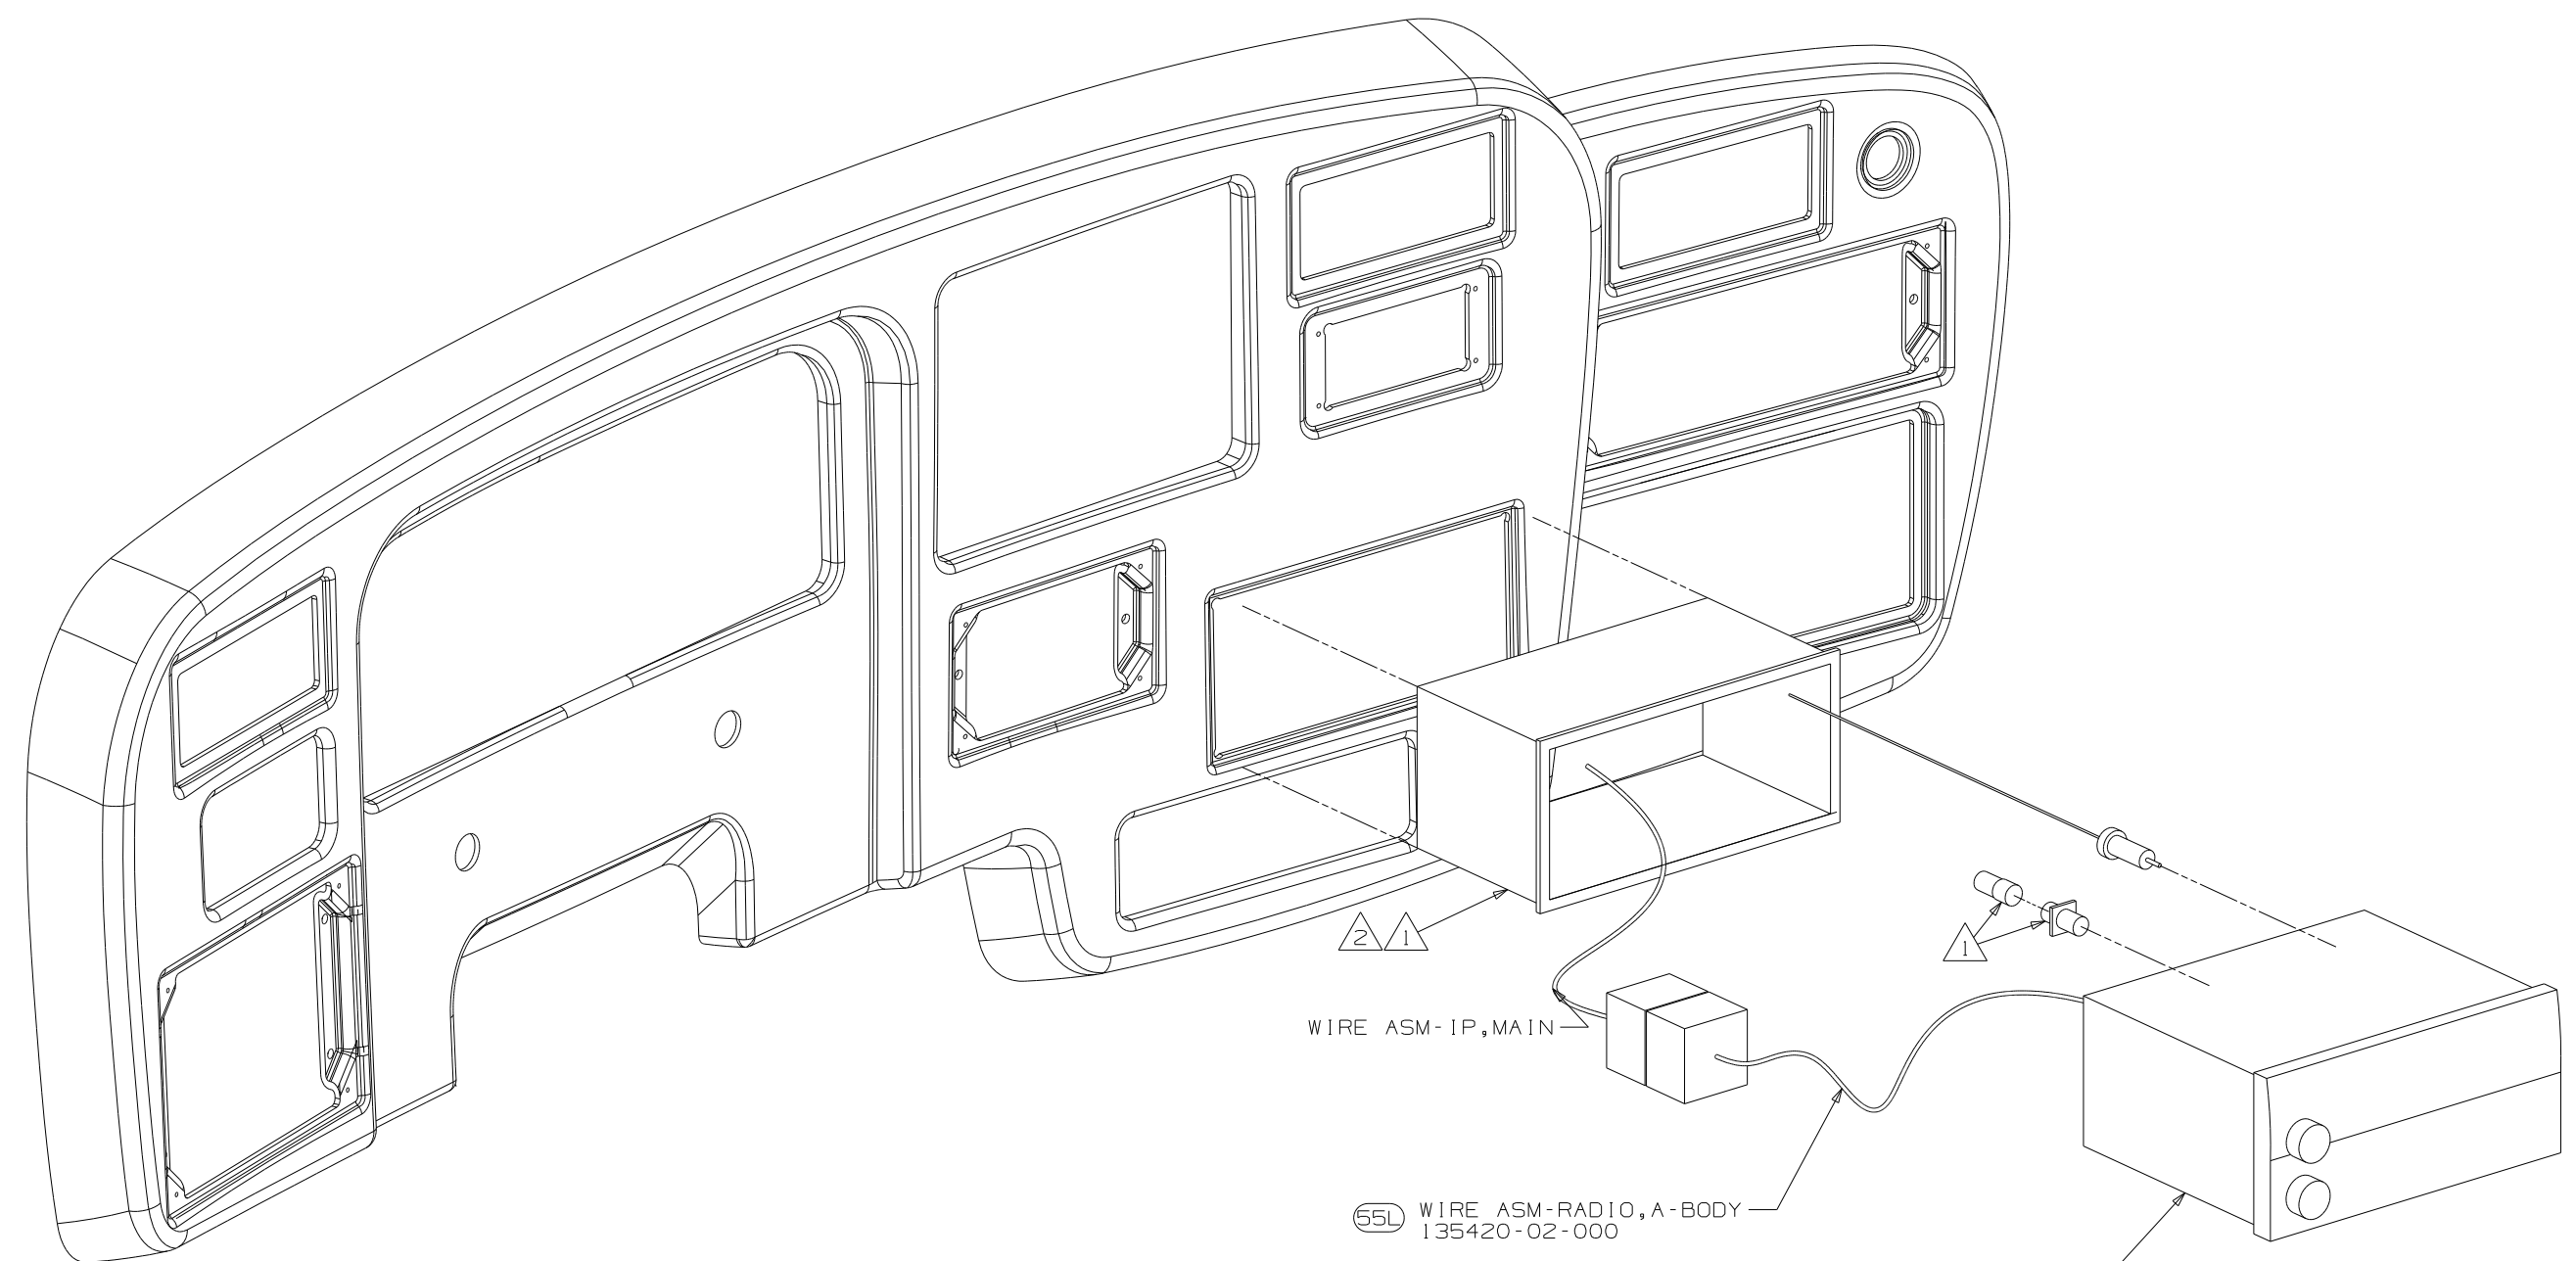

WIRE ASM-IP, MAIN

55L WIRE ASM-RADIO, A-BODY
135420-02-000

RADIO-AM/FM CASS/CD COMBO 55L
135420-01-000

2. BEND TABS ON ALL 4 SIDES TO SECURE MOUNTING BRACKET TO DASH OPENING.
1. SUPPLIED WITH MOUNTING KIT 135420-07-000.

NOTES:

55L RADIO-AM/FM CASSETTE/CD
F & G SERIES

FIRST USED	03 MOTORHOMES
TITLE	DO NOT SCALE DRAWING
SHEET 3	PART NO 141321