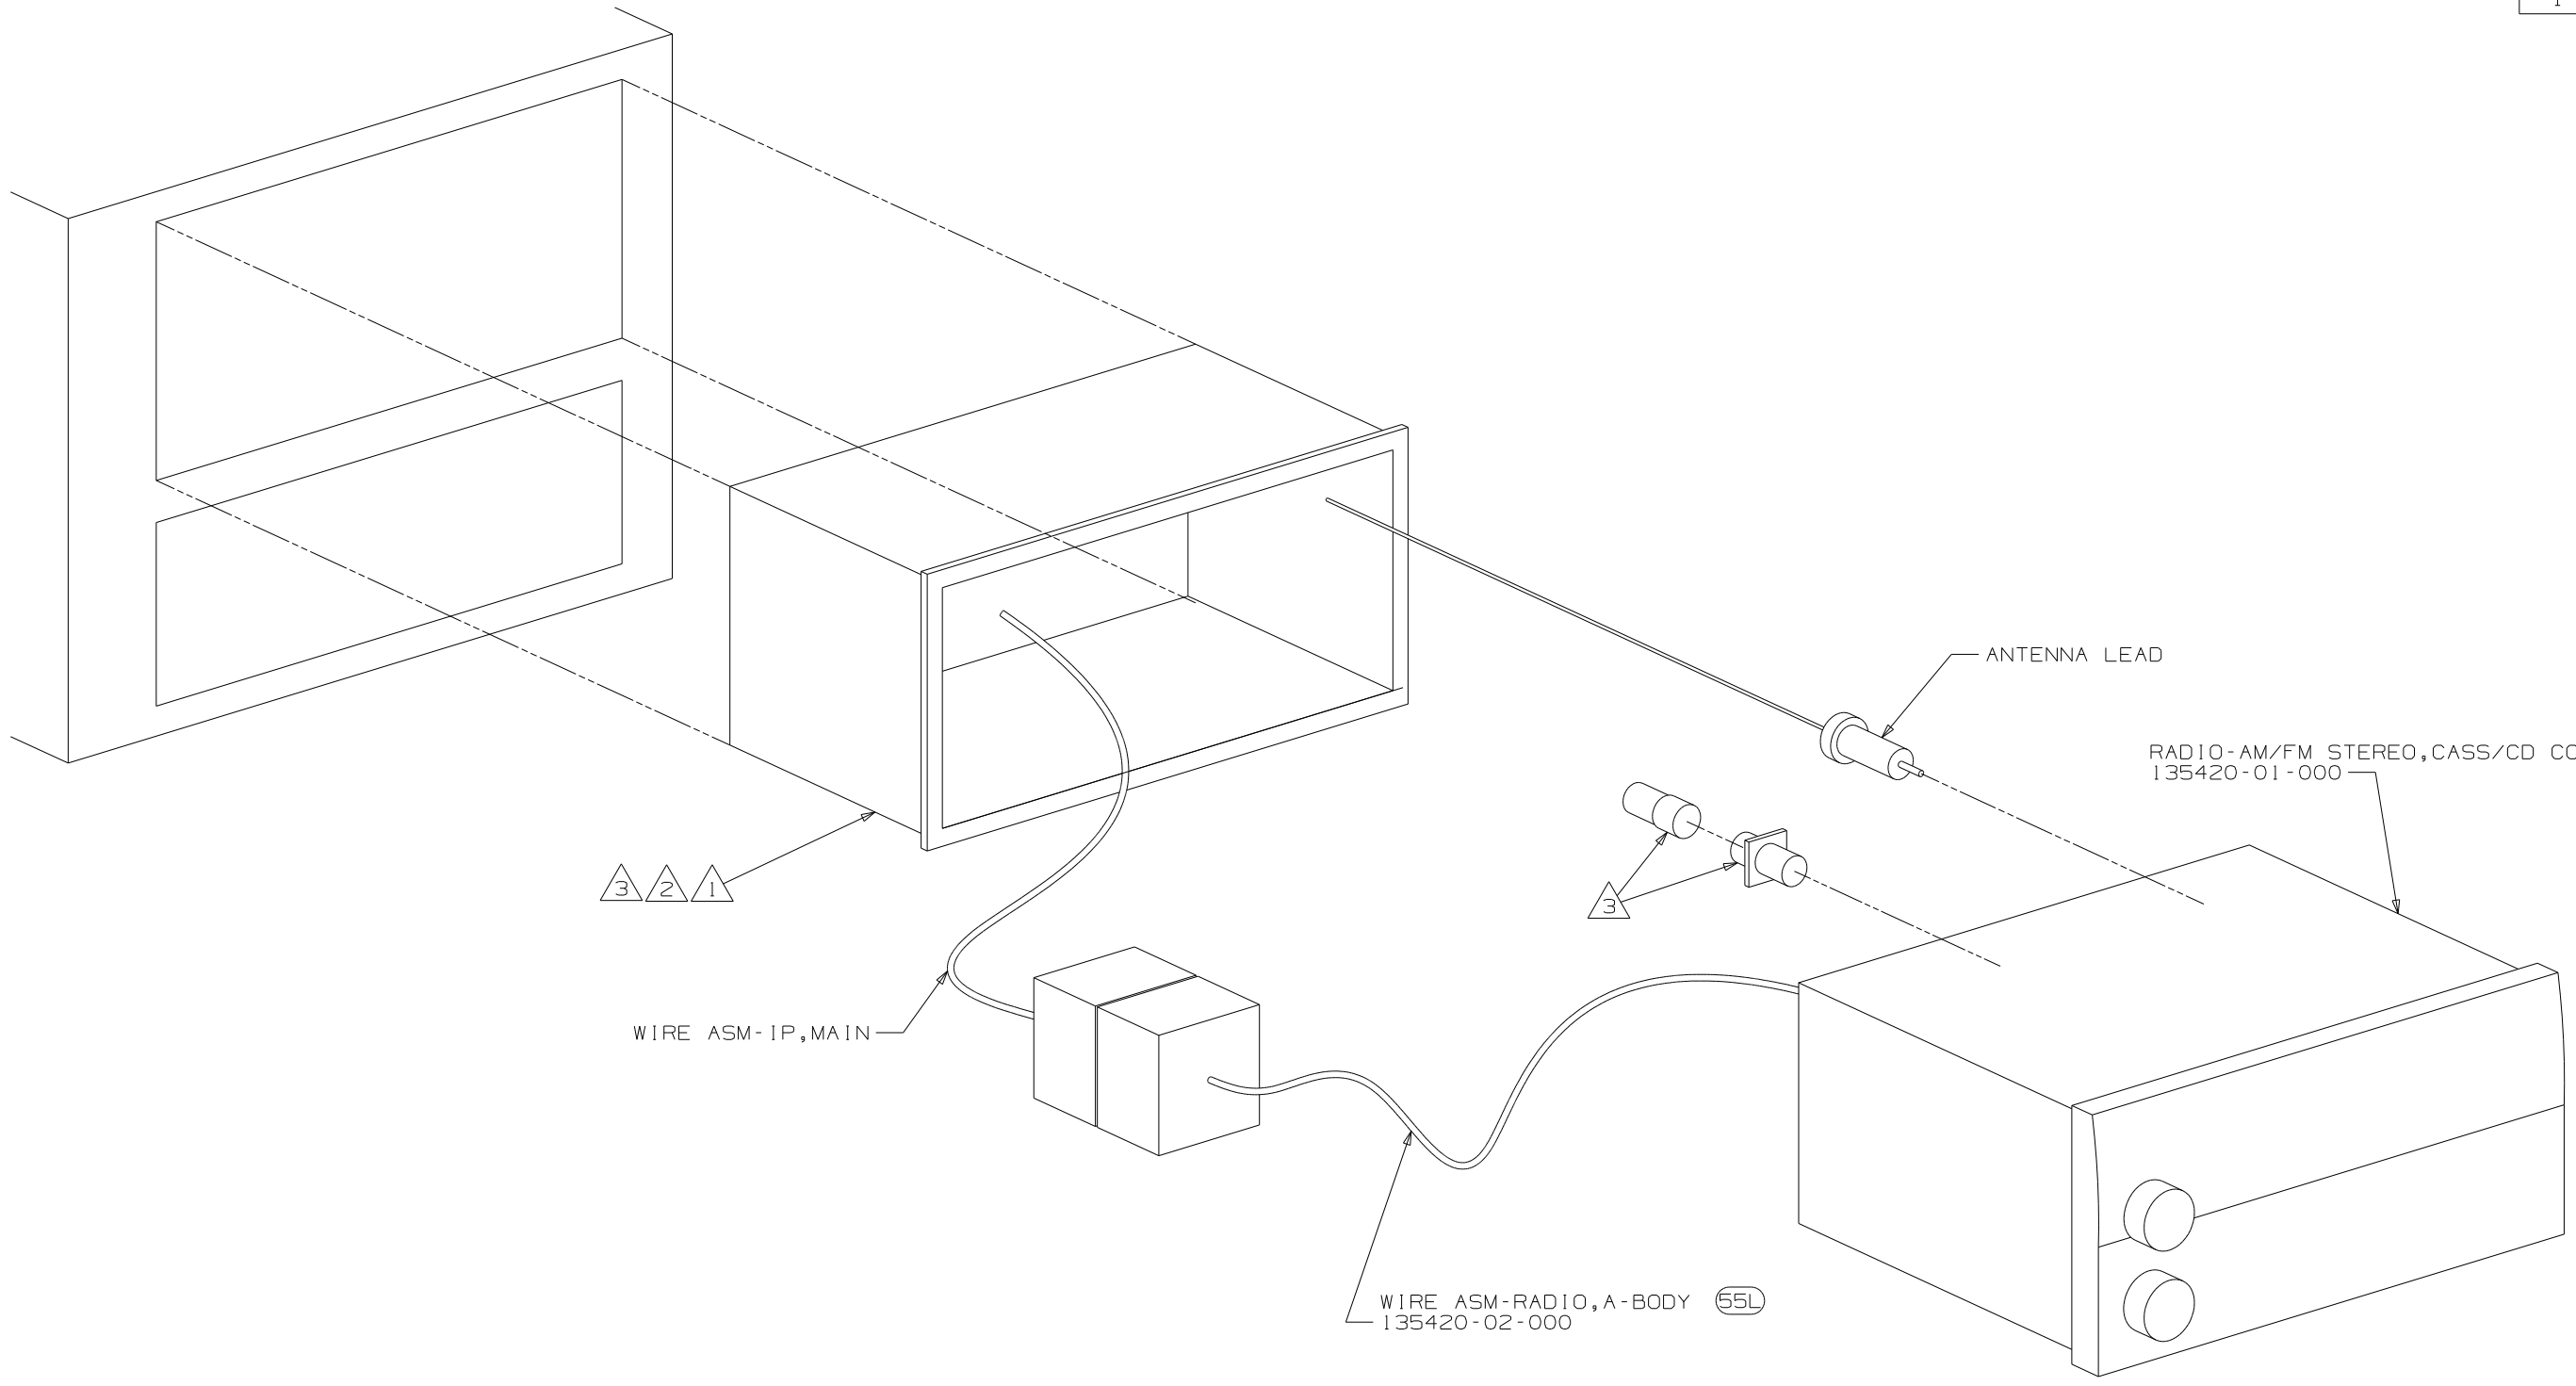

3 2 1

WIRE ASM-IP,MAIN

WIRE ASM-RADIO,A-BODY (55L)
135420-02-000

ANTENNA LEAD

RADIO-AM/FM STEREO,CASS/CD COMBO (55L)
135420-01-000

1. NOTES:
3. SUPPLIED WITH MOUNTING KIT 135420-07-000 (55L) ONLY.
  2. BEND TABS ON ALL 4 SIDES TO SECURE MOUNTING BRACKET TO DASH OPENING.
  1. SUPPLIED WITH RADIO (24N) ONLY.

(55L) RADIO-AM/FM CASSETTE/CD D SERIES

FIRST USED	03 MOTORHOMES
TITLE	DO NOT SCALE DRAWING
SHEET 2	PART NO 141321