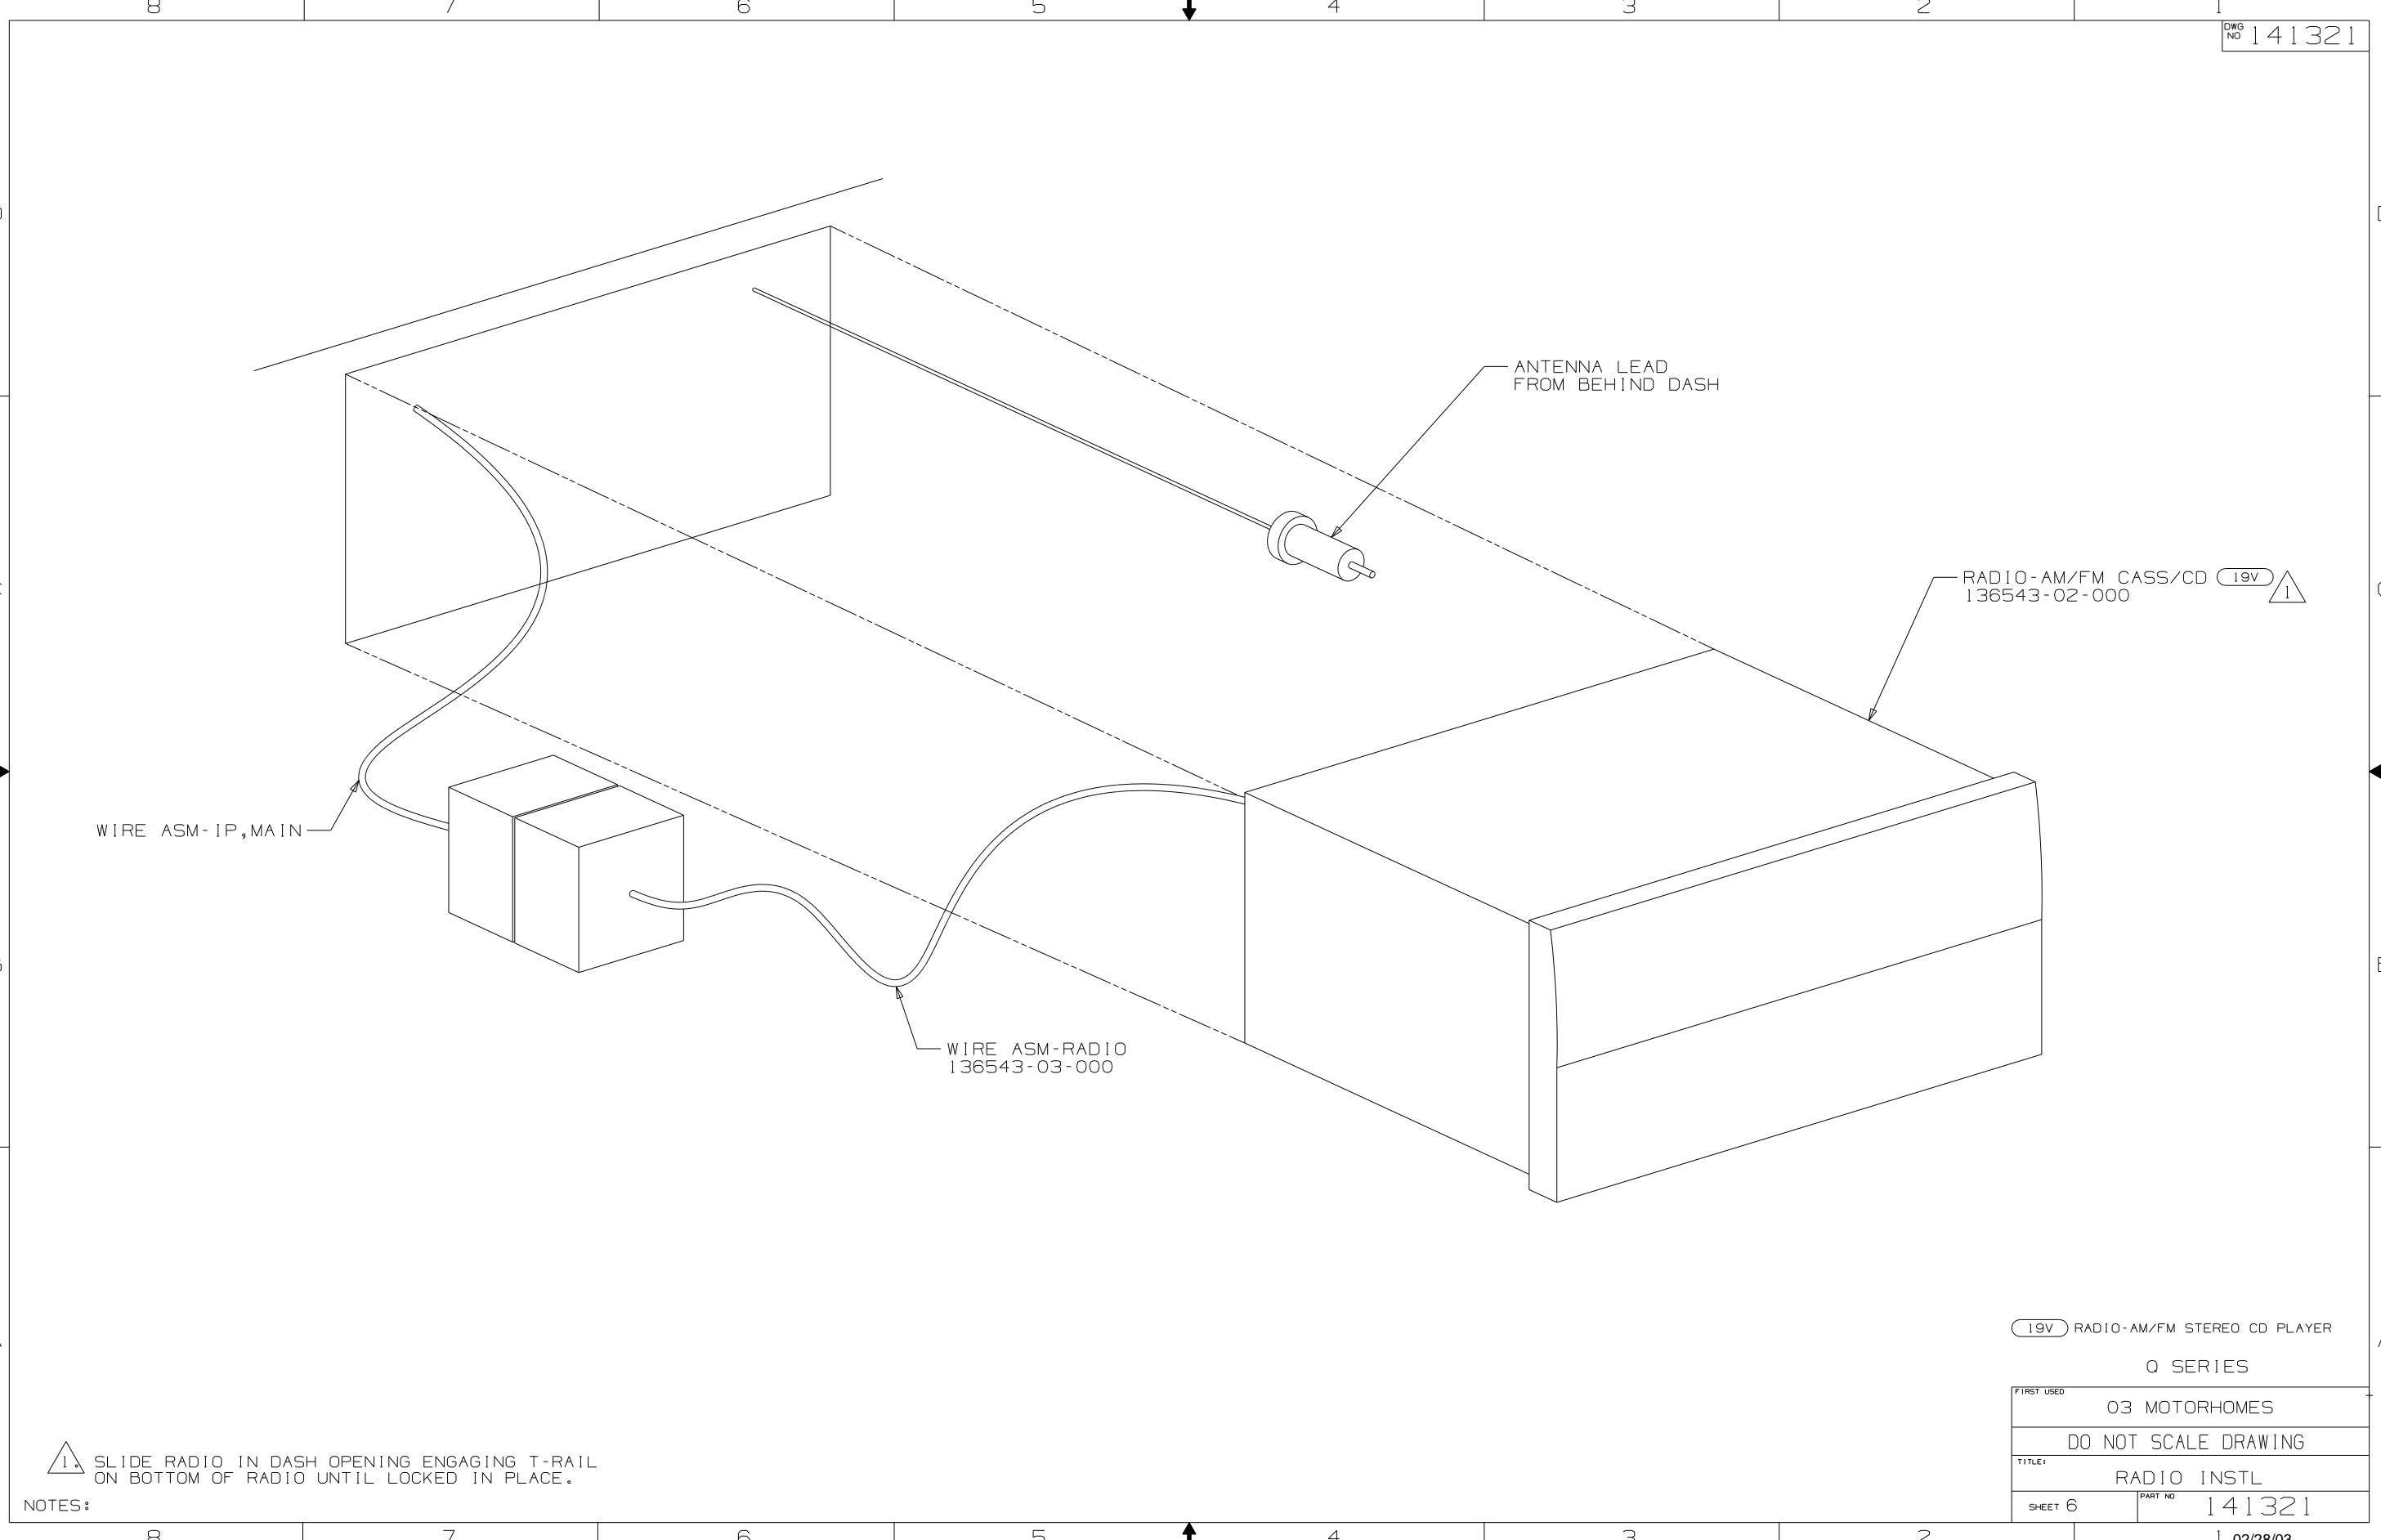

WIRE ASM-IP, MAIN

ANTENNA LEAD FROM BEHIND DASH

RADIO-AM/FM CASS/CD 136543-02-000 19V 1

WIRE ASM-RADIO 136543-03-000

1. SLIDE RADIO IN DASH OPENING ENGAGING T-RAIL ON BOTTOM OF RADIO UNTIL LOCKED IN PLACE.

NOTES:

19V RADIO-AM/FM STEREO CD PLAYER

Q SERIES

FIRST USED 03 MOTORHOMES

DO NOT SCALE DRAWING

TITLE: RADIO INSTL

SHEET 6 PART NO 141321