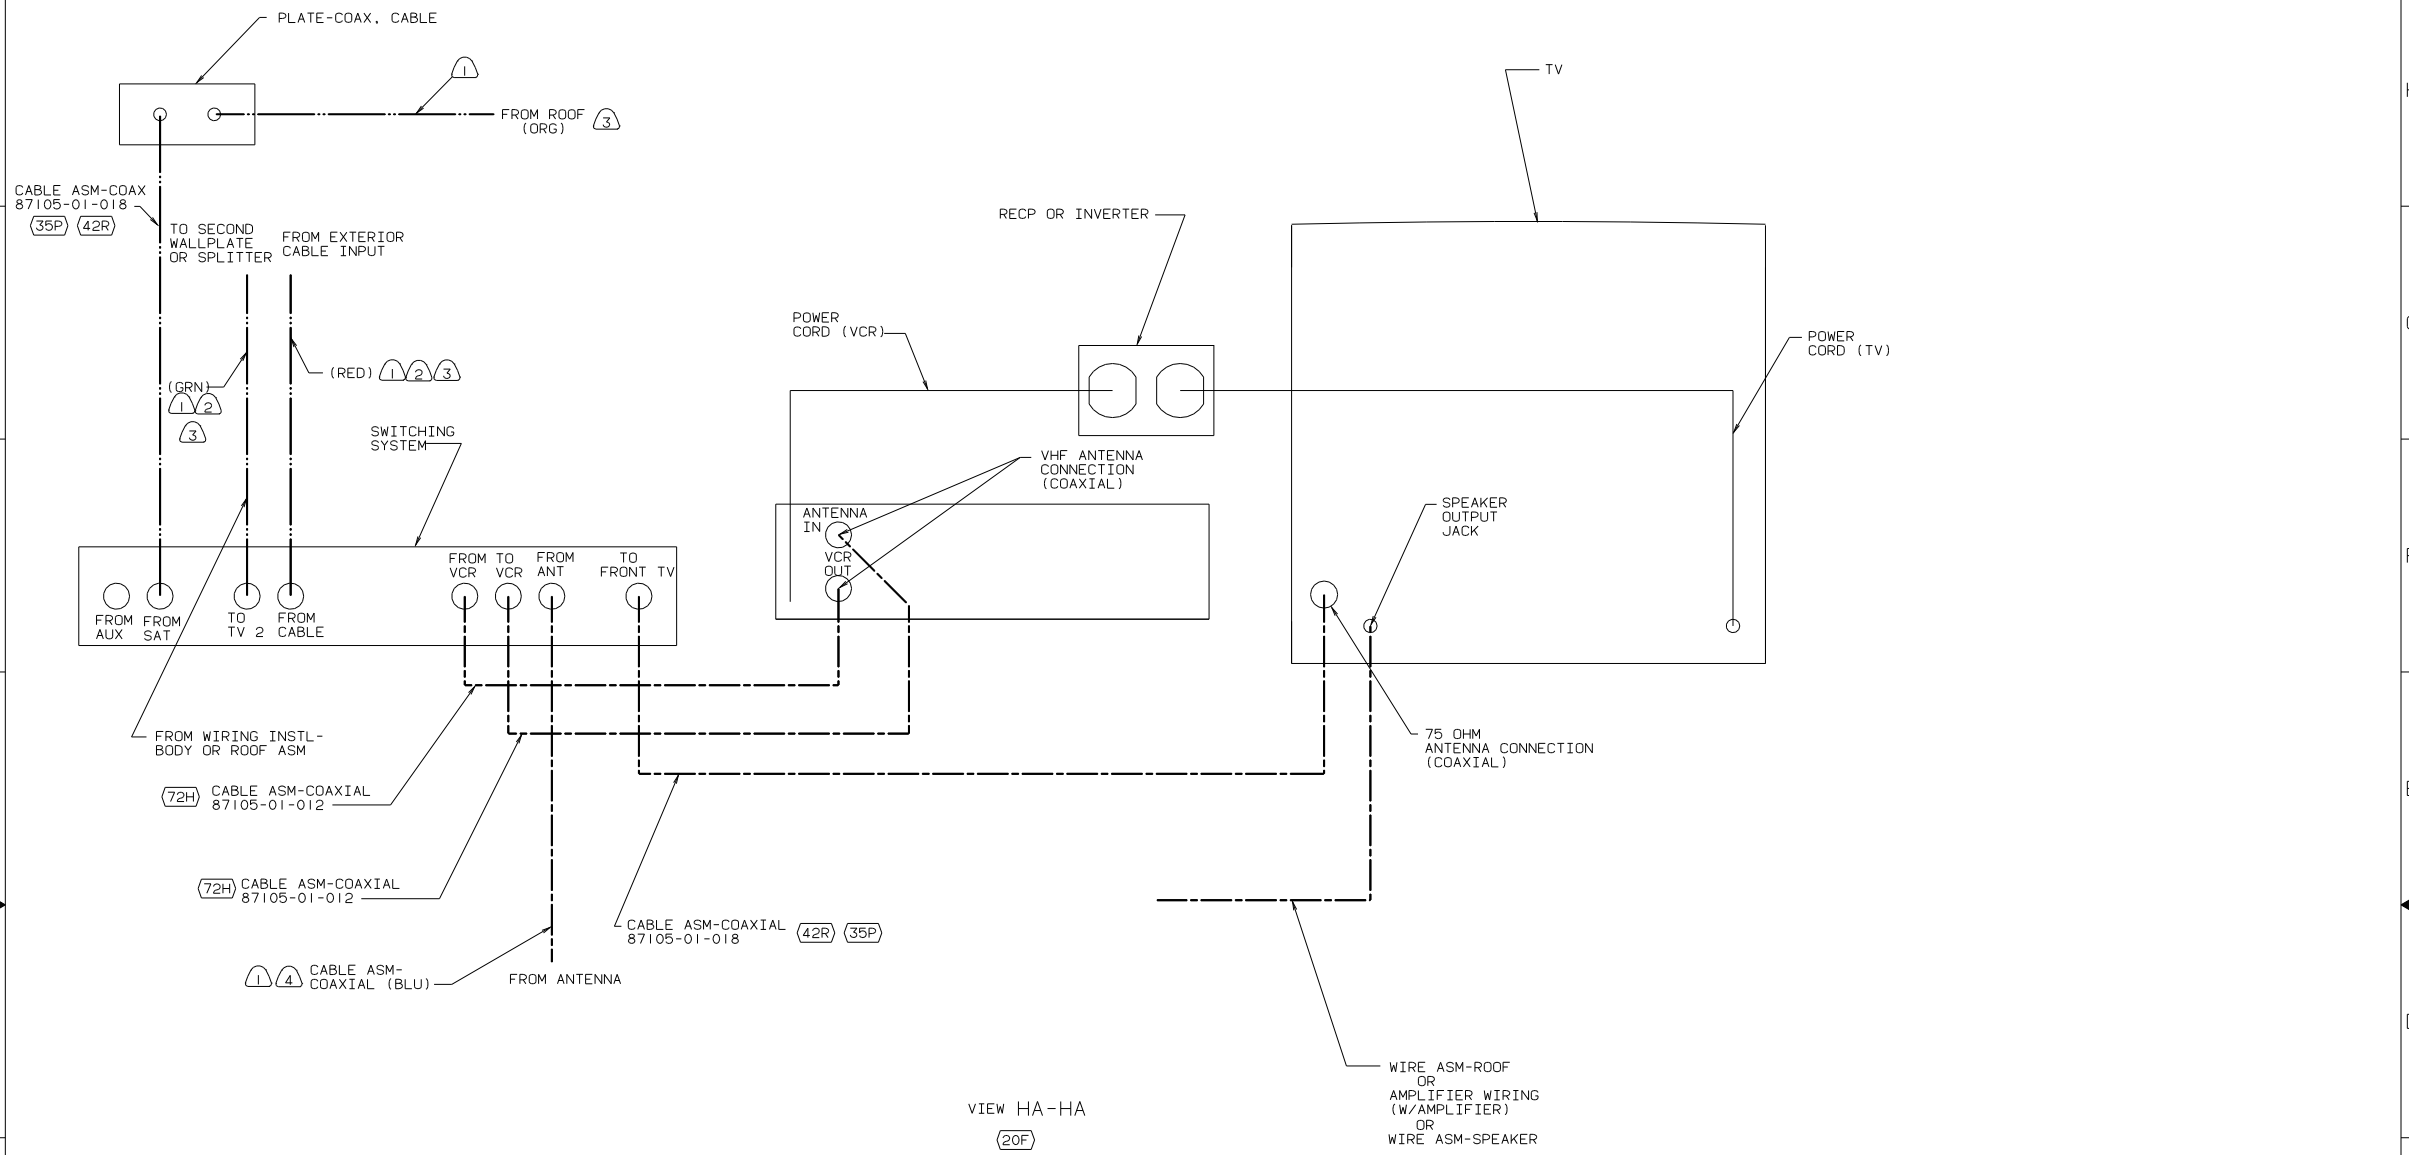

- (5) CONNECT PURPLE-2 TO INVERTER WITH FEATURE (40B).
- (4) SLIT AS NEEDED TO RUN WIRES.
- 3. WHERE WIRES PASS THROUGH HOLES IN STEEL AND ARE NOT OTHERWISE PROTECTED, USE GROMMET 92908-02-000.
- (2) REMOVE VINYL FROM CUTOUT AT INSTALLATION.
- (1) NOT USED WITH (20C) SOUND SYSTEM-DLX.

FOR
DETAIL
CALLOUTS
SEE DWG NO.
130375-01-000

VIEW HA-HA
(20F)

- NOTES:
- (3) CABLE ROUTED IN ROOF
 - (2) NOT USED ON SHELL.
 - (1) CABLE ASM MARKED WITH COLORED TAPE.

- (35P) VIDEO SELECTION SYSTEM
- (20F) DELUXE SOUND SYSTEM-WITHOUT
- (72H) VCR
- (42R) TV-25" COLOR
- (40F) INVERTER-DC/AC-130 WATT
- (40B) INVERTER-DC/AC. 300 WATT

TITLE		WIRING INSTL-TV/VCR,FRONT	
DD	NOT SCALE DRAWING	SIZE	11x17
SHEET	6 OF 10	DWG NO	141308
		07/23/02	

VIEW JA-JA
20C

- NOTES:
- 2 CABLE ROUTED IN ROOF.
 - 1 CABLE ASM MARKED WITH COLORED TAPE.

20C SOUND SYS. DLX. W/O-SURROUND
 35P VIDEO SELECTION SYSTEM