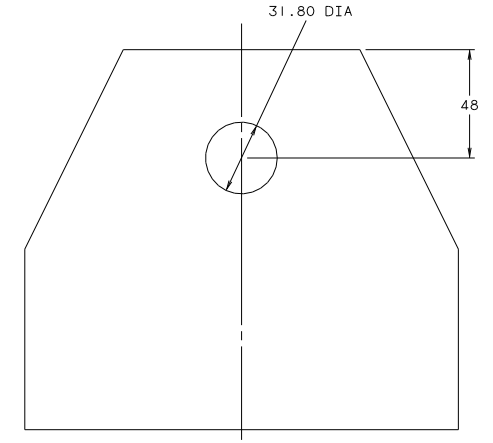

- (25F) DIGITAL VIDEO DISC PLAYER
- (20C) SOUND SYS. DLX. W/D-SURROUND
- (79J) INVERTER/CHARGER-1,500 WATT
- (40B) INVERTER-DC/AC, 300 WATT
- (72H) VCR
- (42R) TV-25" COLOR
- (35P) VIDEO SELECTION SYSTEM
- (20F) DELUXE SOUND SYSTEM-WITHOUT