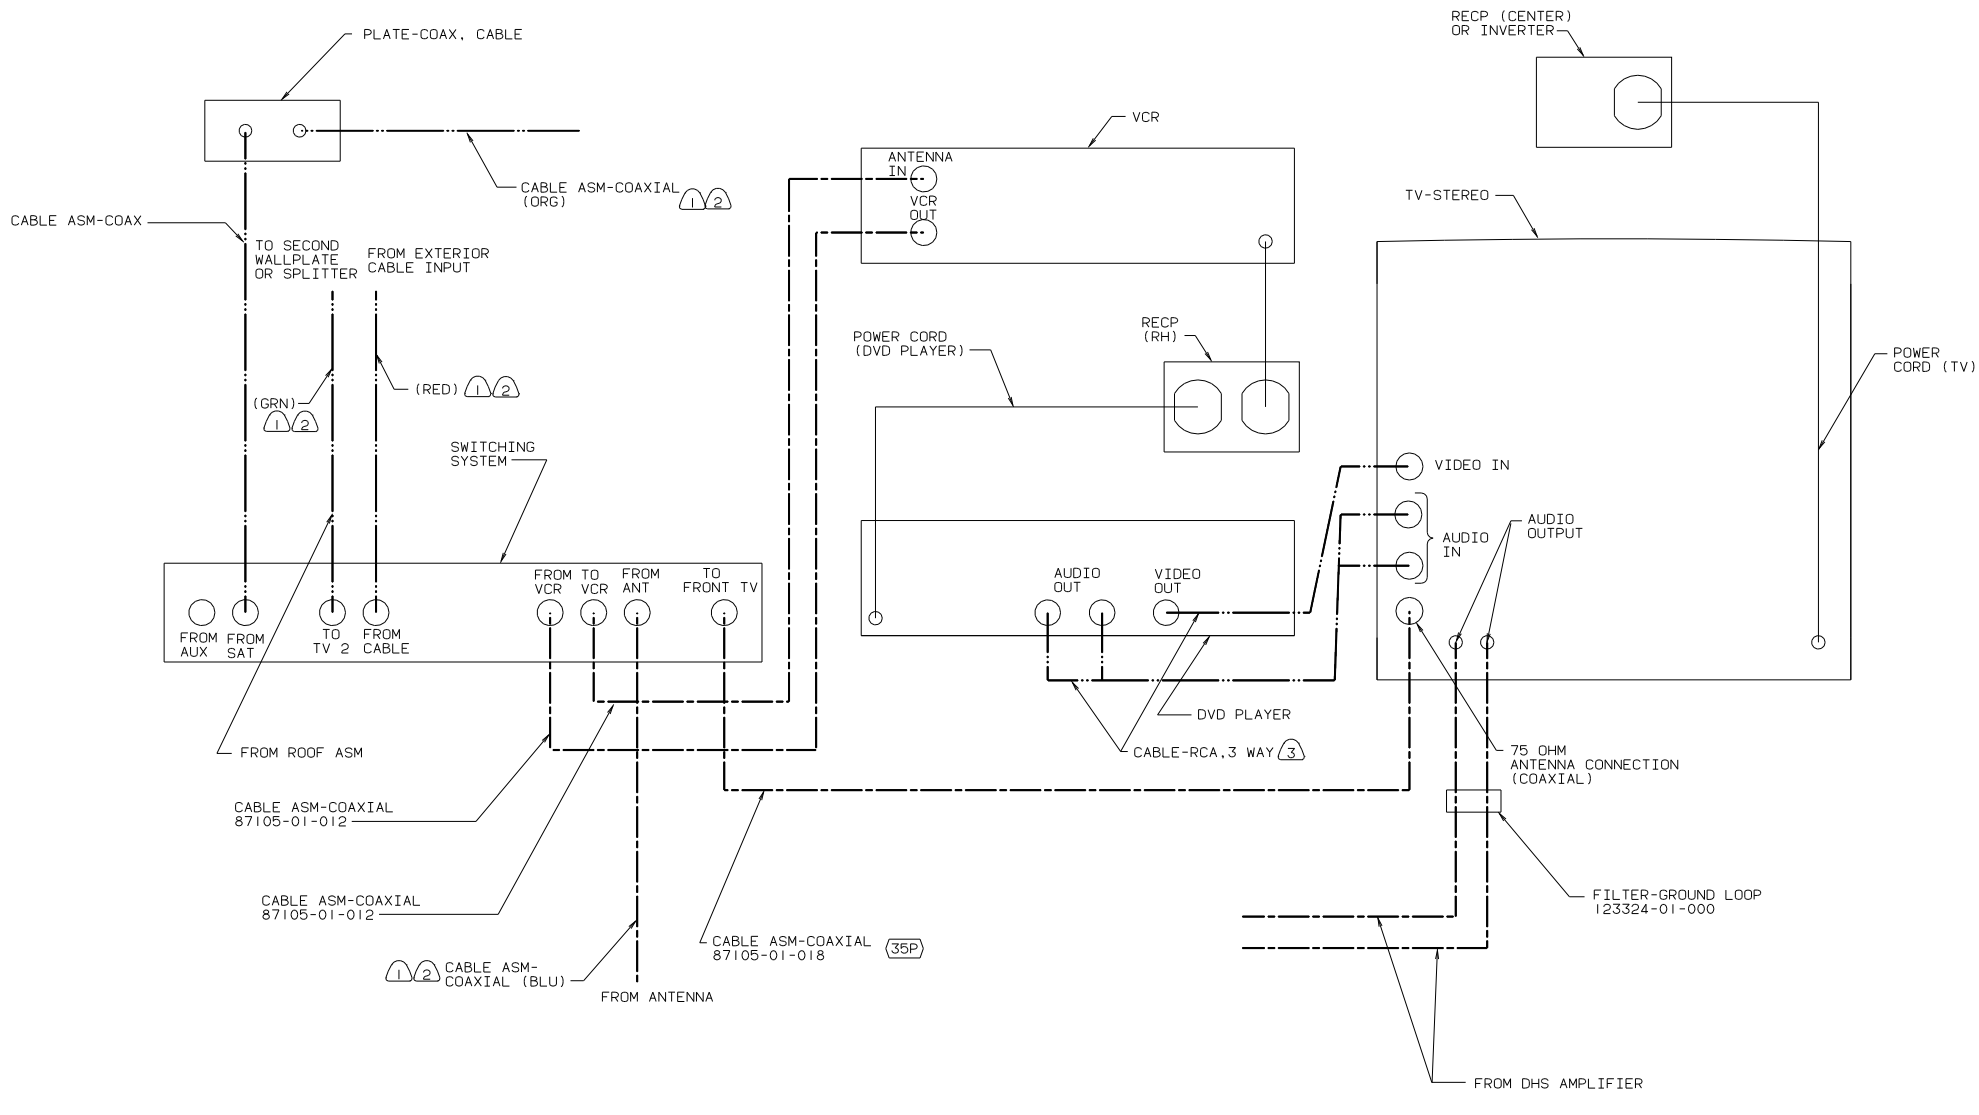

VIEW KA-KA
(25F) (20C)

1. NOTES:
- (3) SUPPLIED WITH DVD PLAYER
  - (2) CABLE ROUTED IN ROOF.
  - (1) CABLE ASM MARKED WITH COLORED TAPE.

- (20C) SOUND SYS. DLX. W/O-SURROUND
- (25F) DIGITAL VIDEO DISC PLAYER
- (35P) VIDEO SELECTION SYSTEM

TITLE		WIRING INSTL-TV/VCR,FRONT	
DD	NOT SCALE DRAWING	SIZ	NO
SHEET	8 OF 10	IE	NO
			141308
			07/23/02