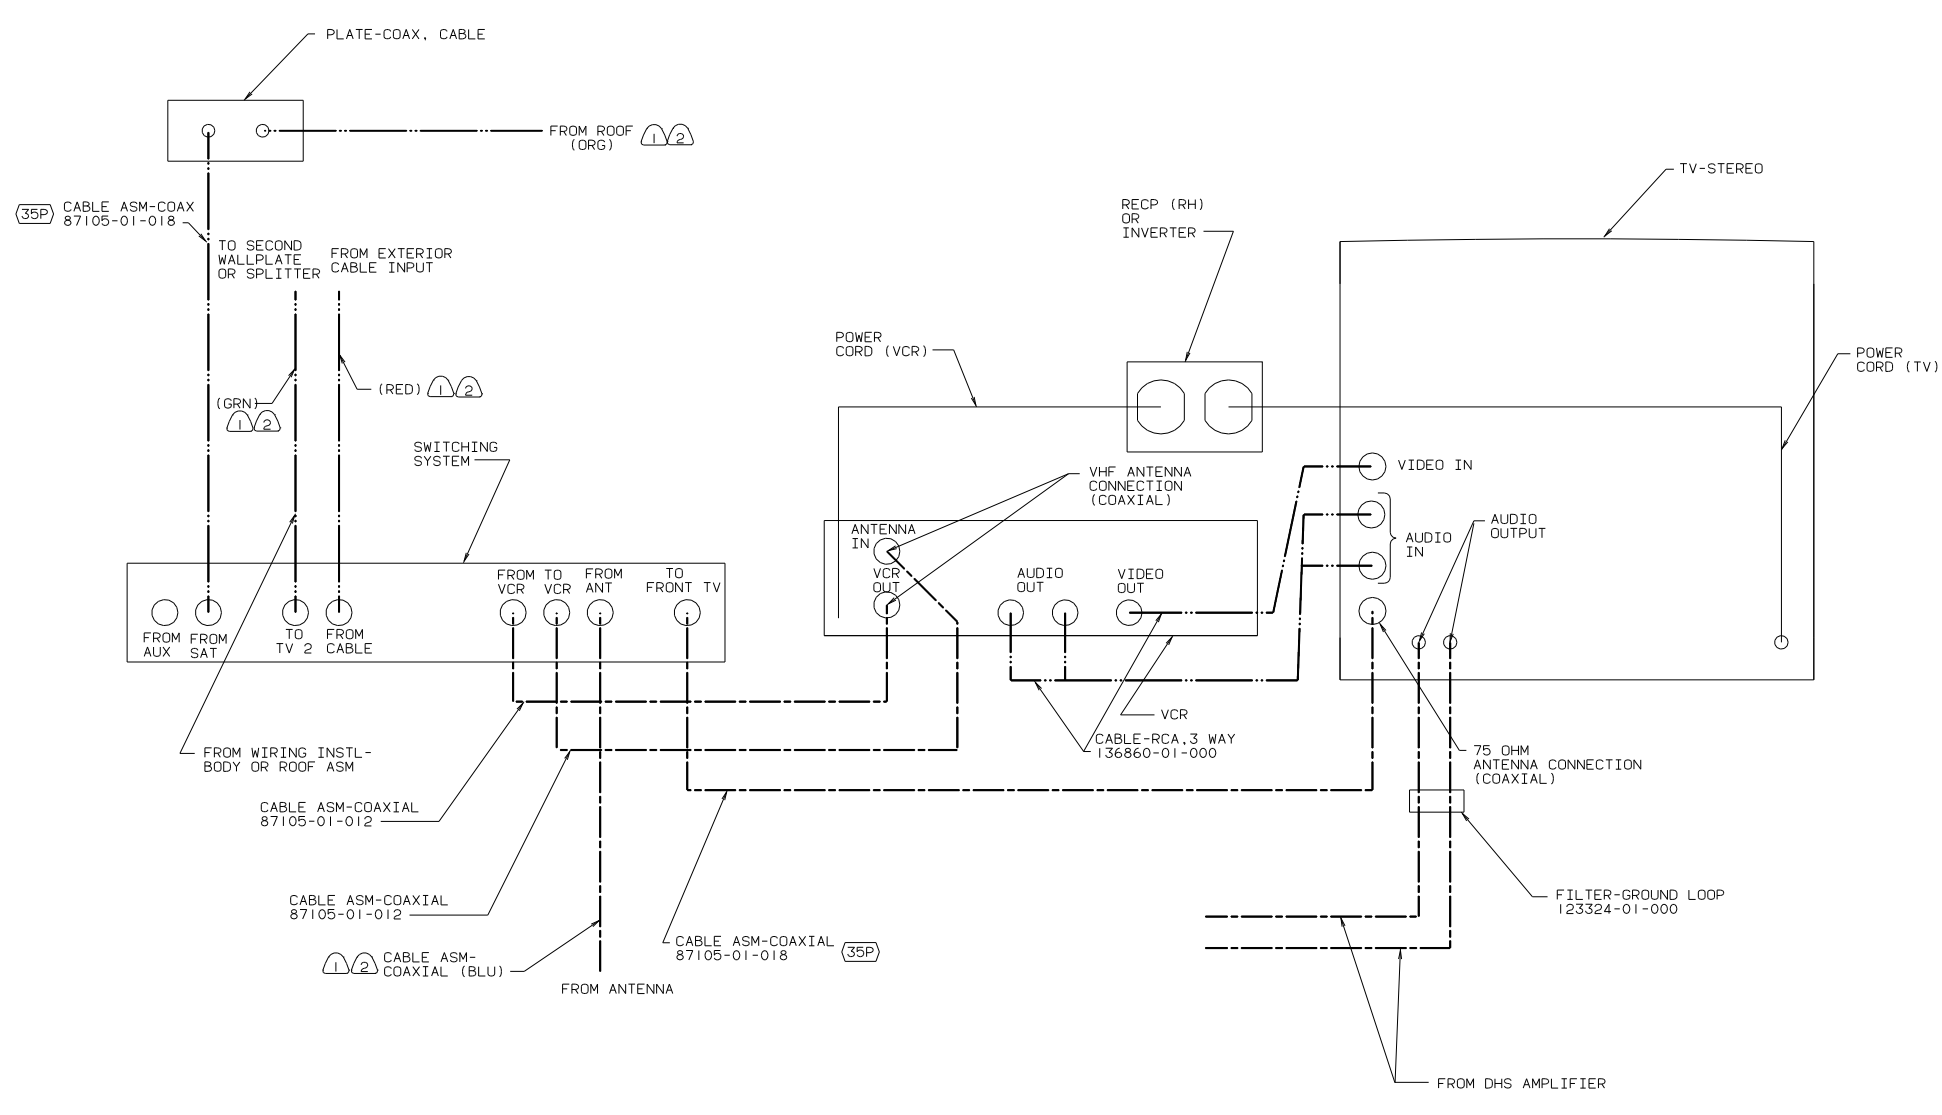

- (5) CONNECT PURPLE-2 TO INVERTER WITH FEATURE (40B).
- (4) SLIT AS NEEDED TO RUN WIRES.
- 3. WHERE WIRES PASS THROUGH HOLES IN STEEL AND ARE NOT OTHERWISE PROTECTED, USE GROMMET 92908-02-000.
- (2) REMOVE VINYL FROM CUTOUT AT INSTALLATION.
- (1) NOT USED WITH (20C) SOUND SYSTEM-DLX.

FOR
DETAIL
CALLOUTS
SEE DWG NO.
130375-01-000

VIEW HA-HA
(20F)

- NOTES:
- (3) CABLE ROUTED IN ROOF
 - (2) NOT USED ON SHELL.
 - (1) CABLE ASM MARKED WITH COLORED TAPE.

- (35P) VIDEO SELECTION SYSTEM
- (20F) DELUXE SOUND SYSTEM-WITHOUT
- (72H) VCR
- (42R) TV-25" COLOR
- (40F) INVERTER-DC/AC-130 WATT
- (40B) INVERTER-DC/AC. 300 WATT

TITLE		WIRING INSTL-TV/VCR,FRONT	
DD	NOT SCALE DRAWING	SIZE	11x17
SHEET	6 OF 10	DWG NO	141308
		07/23/02	

VIEW JA-JA
20C

- NOTES:
- 2 CABLE ROUTED IN ROOF.
 - 1 CABLE ASM MARKED WITH COLORED TAPE.

20C SOUND SYS. DLX. W/O-SURROUND
 35P VIDEO SELECTION SYSTEM