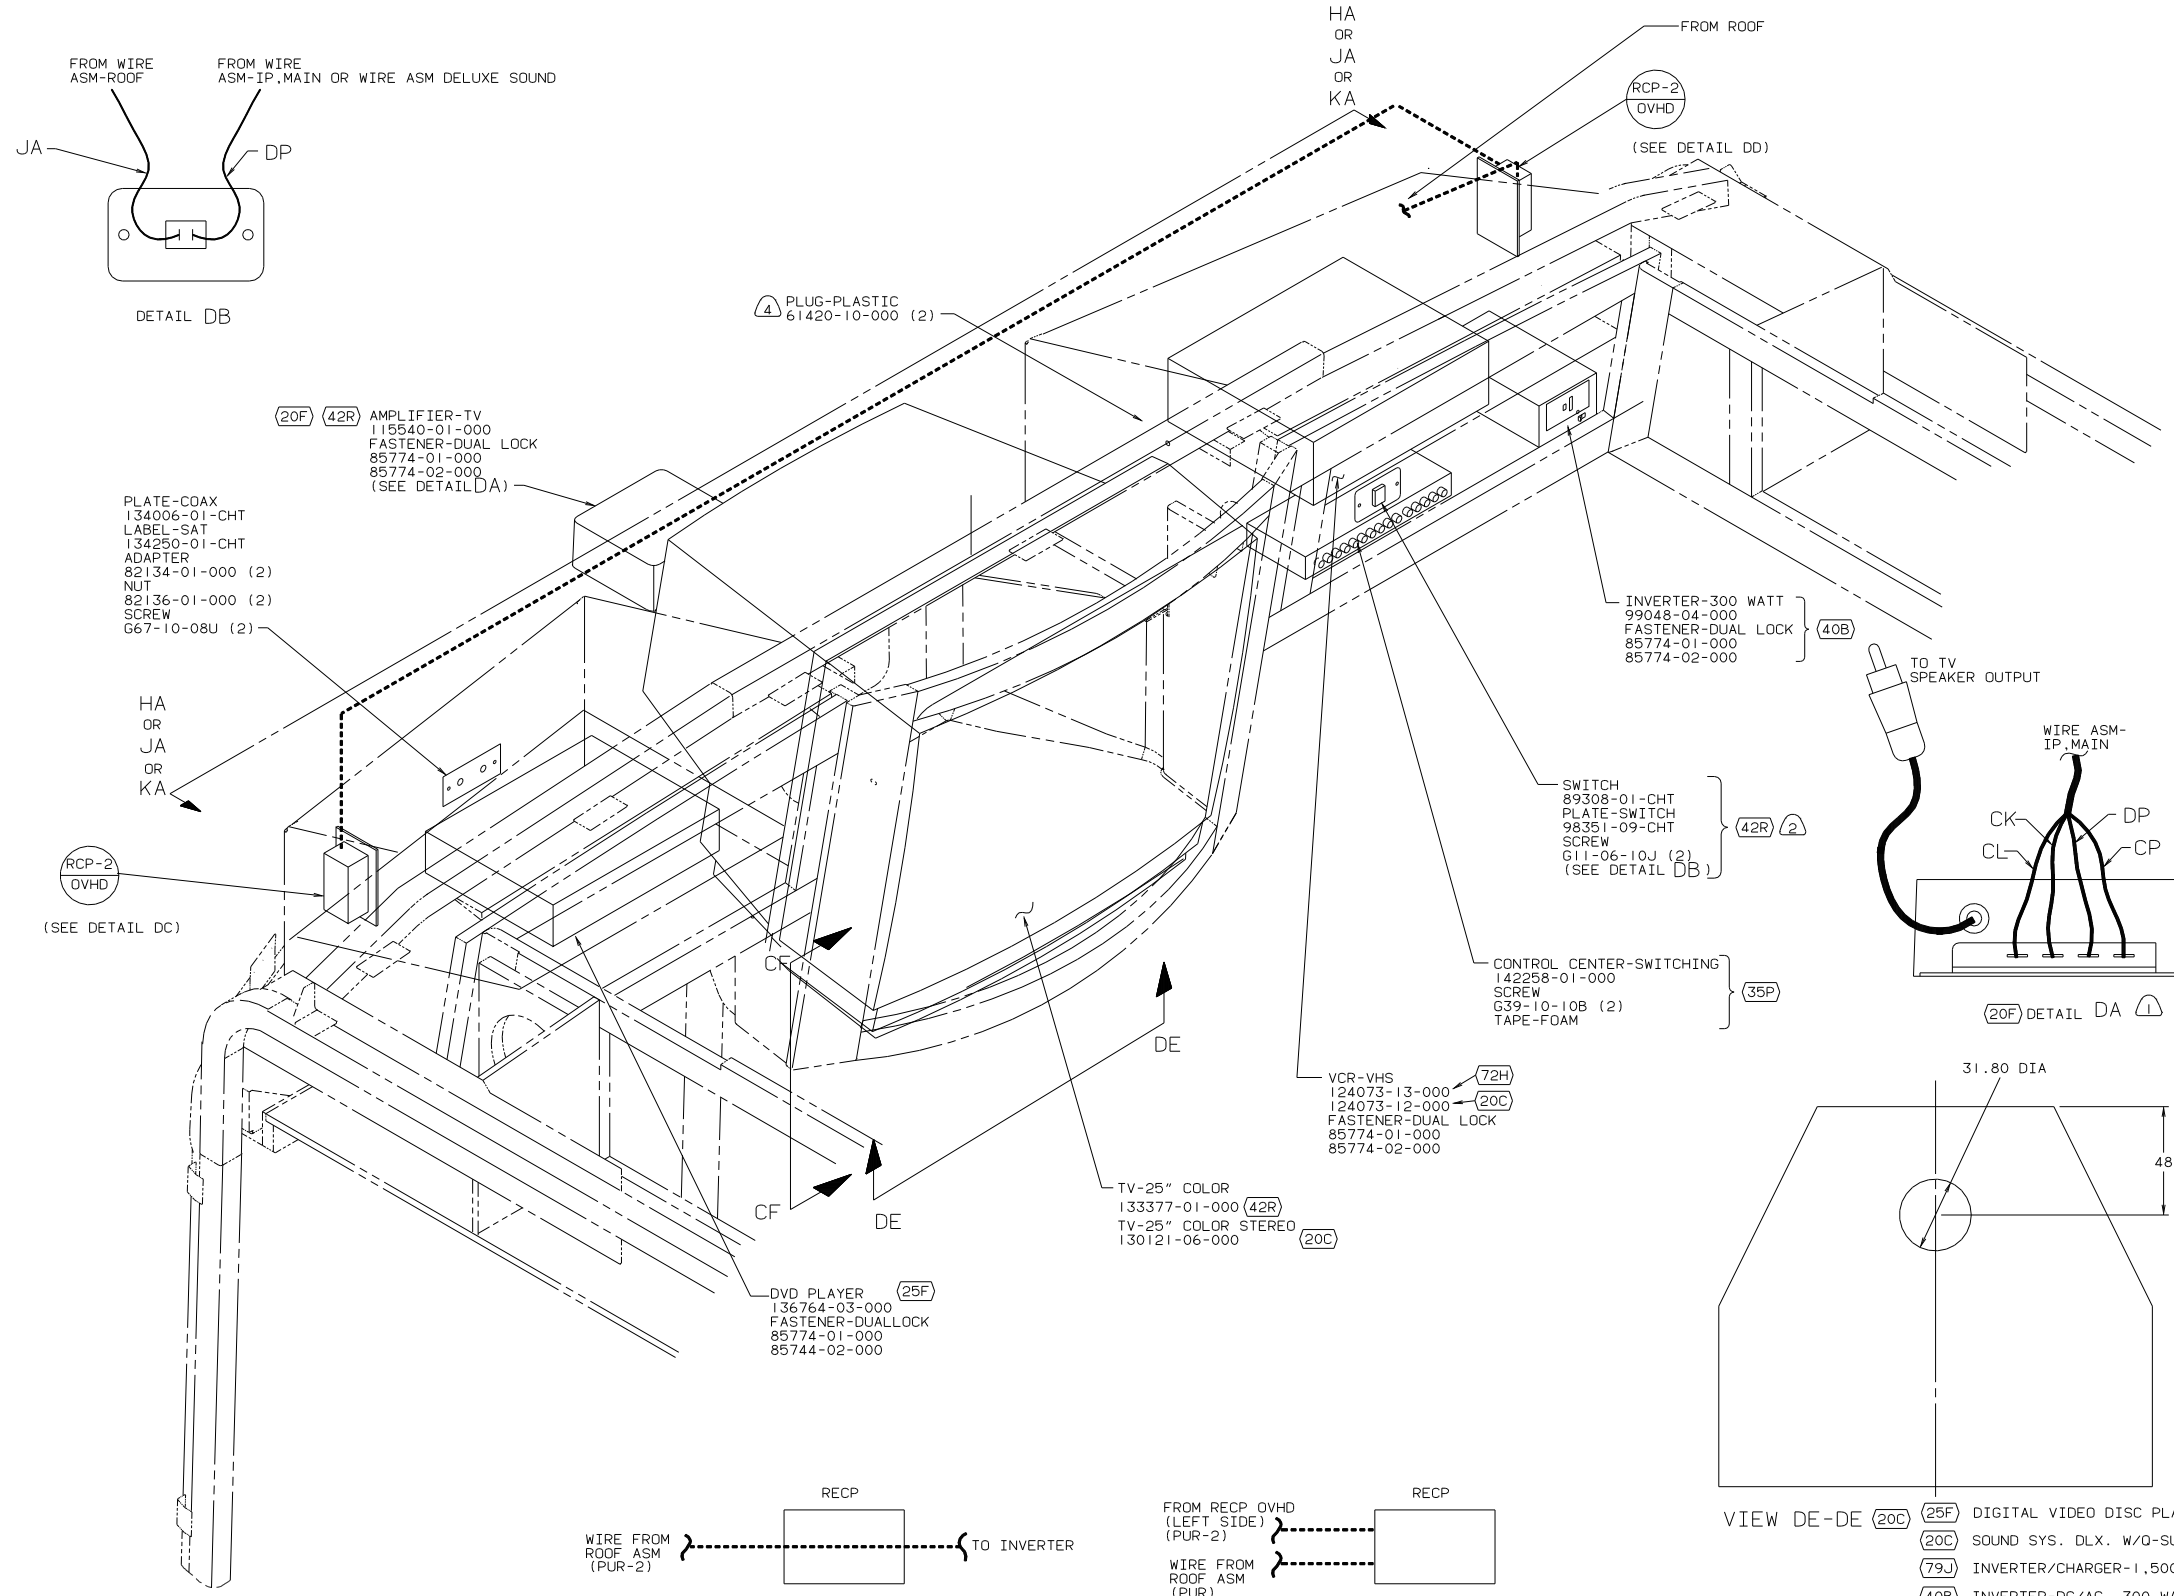

- (25F) DIGITAL VIDEO DISC PLAYER
- (20C) SOUND SYS. DLX. W/D-SURROUND
- (79J) INVERTER/CHARGER-1,500 WATT
- (40B) INVERTER-DC/AC, 300 WATT
- (72H) VCR
- (42R) TV-25" COLOR
- (35P) VIDEO SELECTION SYSTEM
- (20F) DELUXE SOUND SYSTEM-WITHOUT