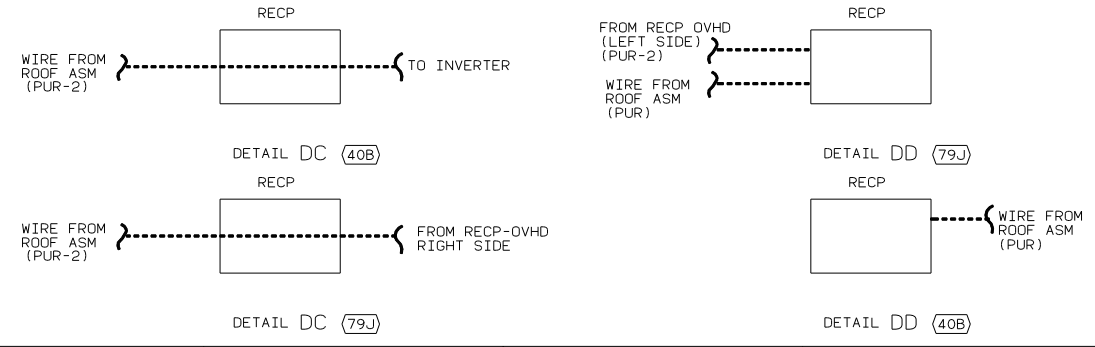

- (5) CONNECT PURPLE-2 TO INVERTER WITH FEATURE (40B).
- (4) SLIT AS NEEDED TO RUN WIRES.
- 3. WHERE WIRES PASS THROUGH HOLES IN STEEL AND ARE NOT OTHERWISE PROTECTED, USE GROMMET 92908-02-000.
- (2) REMOVE VINYL FROM CUTOUT AT INSTALLATION.
- (1) NOT USED WITH (20C) SOUND SYSTEM-DLX.

FOR
DETAIL
CALLOUTS
SEE DWG NO.
130375-01-000

VIEW HA-HA
(20F)

- NOTES:
- (3) CABLE ROUTED IN ROOF
 - (2) NOT USED ON SHELL.
 - (1) CABLE ASM MARKED WITH COLORED TAPE.

- (35P) VIDEO SELECTION SYSTEM
- (20F) DELUXE SOUND SYSTEM-WITHOUT
- (72H) VCR
- (42R) TV-25" COLOR
- (40F) INVERTER-DC/AC-130 WATT
- (40B) INVERTER-DC/AC. 300 WATT

TITLE		WIRING INSTL-TV/VCR,FRONT	
DD	NOT SCALE DRAWING	SIZE	11x17
SHEET	6 OF 10	DWG NO	141308
		07/23/02	

VIEW JA-JA
20C

- NOTES:
- 2 CABLE ROUTED IN ROOF.
 - 1 CABLE ASM MARKED WITH COLORED TAPE.

20C SOUND SYS. DLX. W/O-SURROUND
 35P VIDEO SELECTION SYSTEM