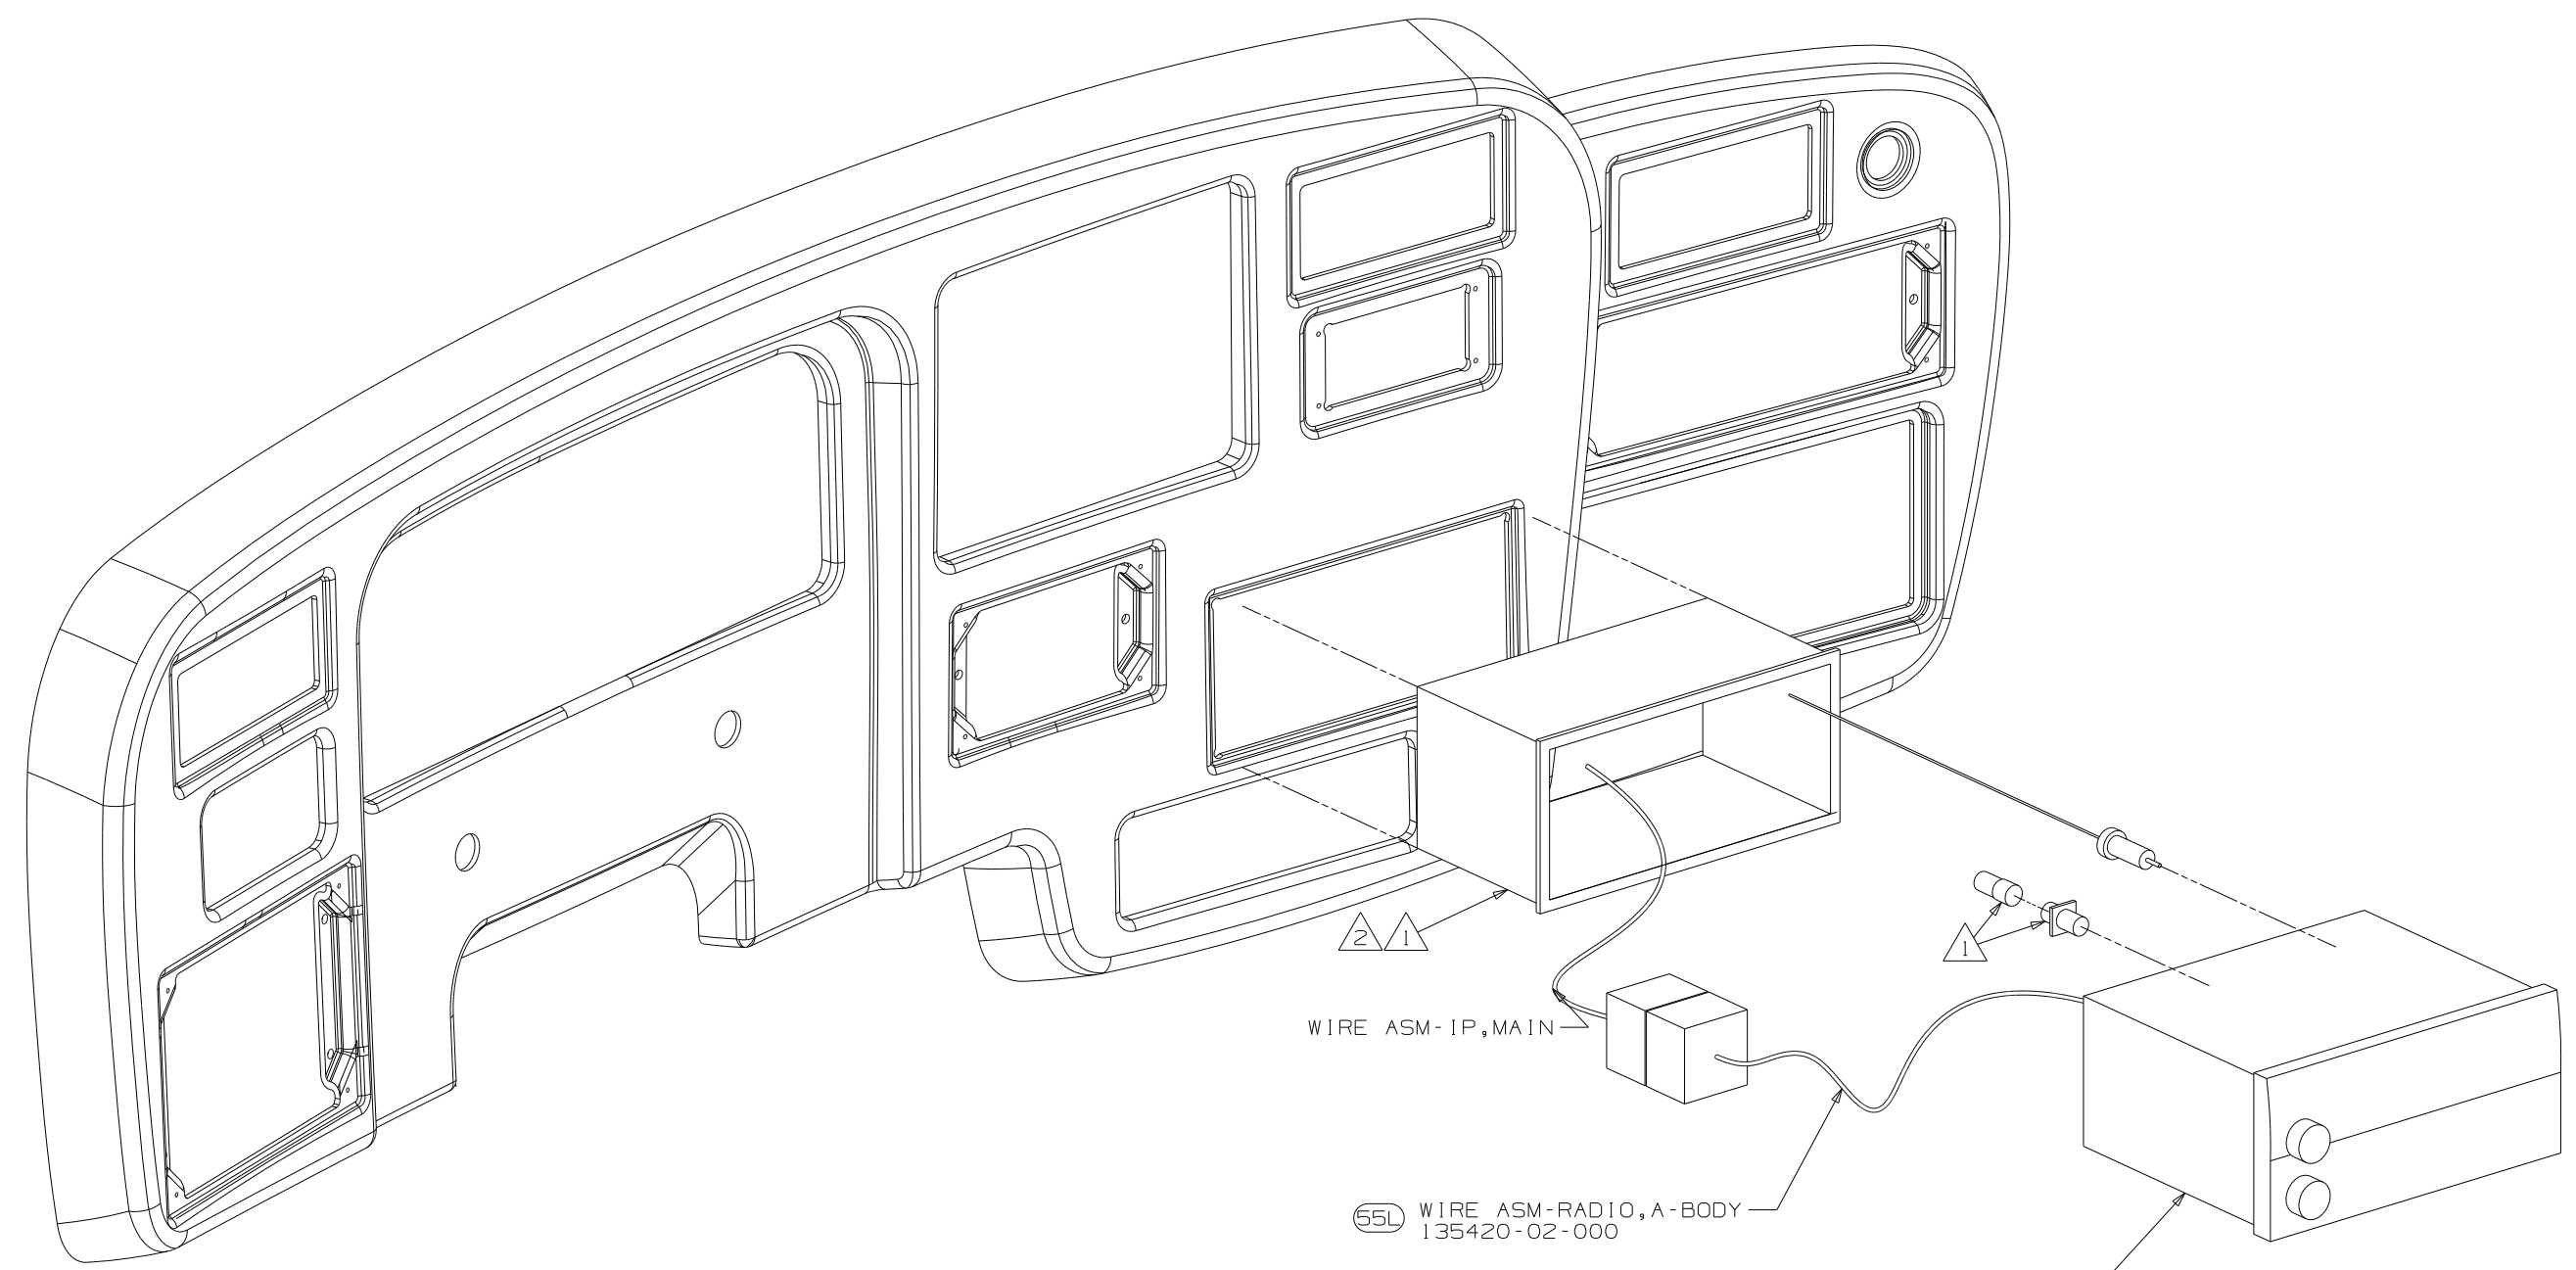

WIRE ASM-IP, MAIN

55L WIRE ASM-RADIO, A-BODY
135420-02-000

RADIO-AM/FM CASS/CD COMBO 55L
135420-01-000

1. NOTES:
2. BEND TABS ON ALL 4 SIDES TO SECURE MOUNTING BRACKET TO DASH OPENING.
  1. SUPPLIED WITH MOUNTING KIT 135420-07-000.

55L RADIO-AM/FM CASSETTE/CD
F & G SERIES

FIRST USED	03 MOTORHOMES
TITLE	DO NOT SCALE DRAWING
SHEET 3	PART NO 141321