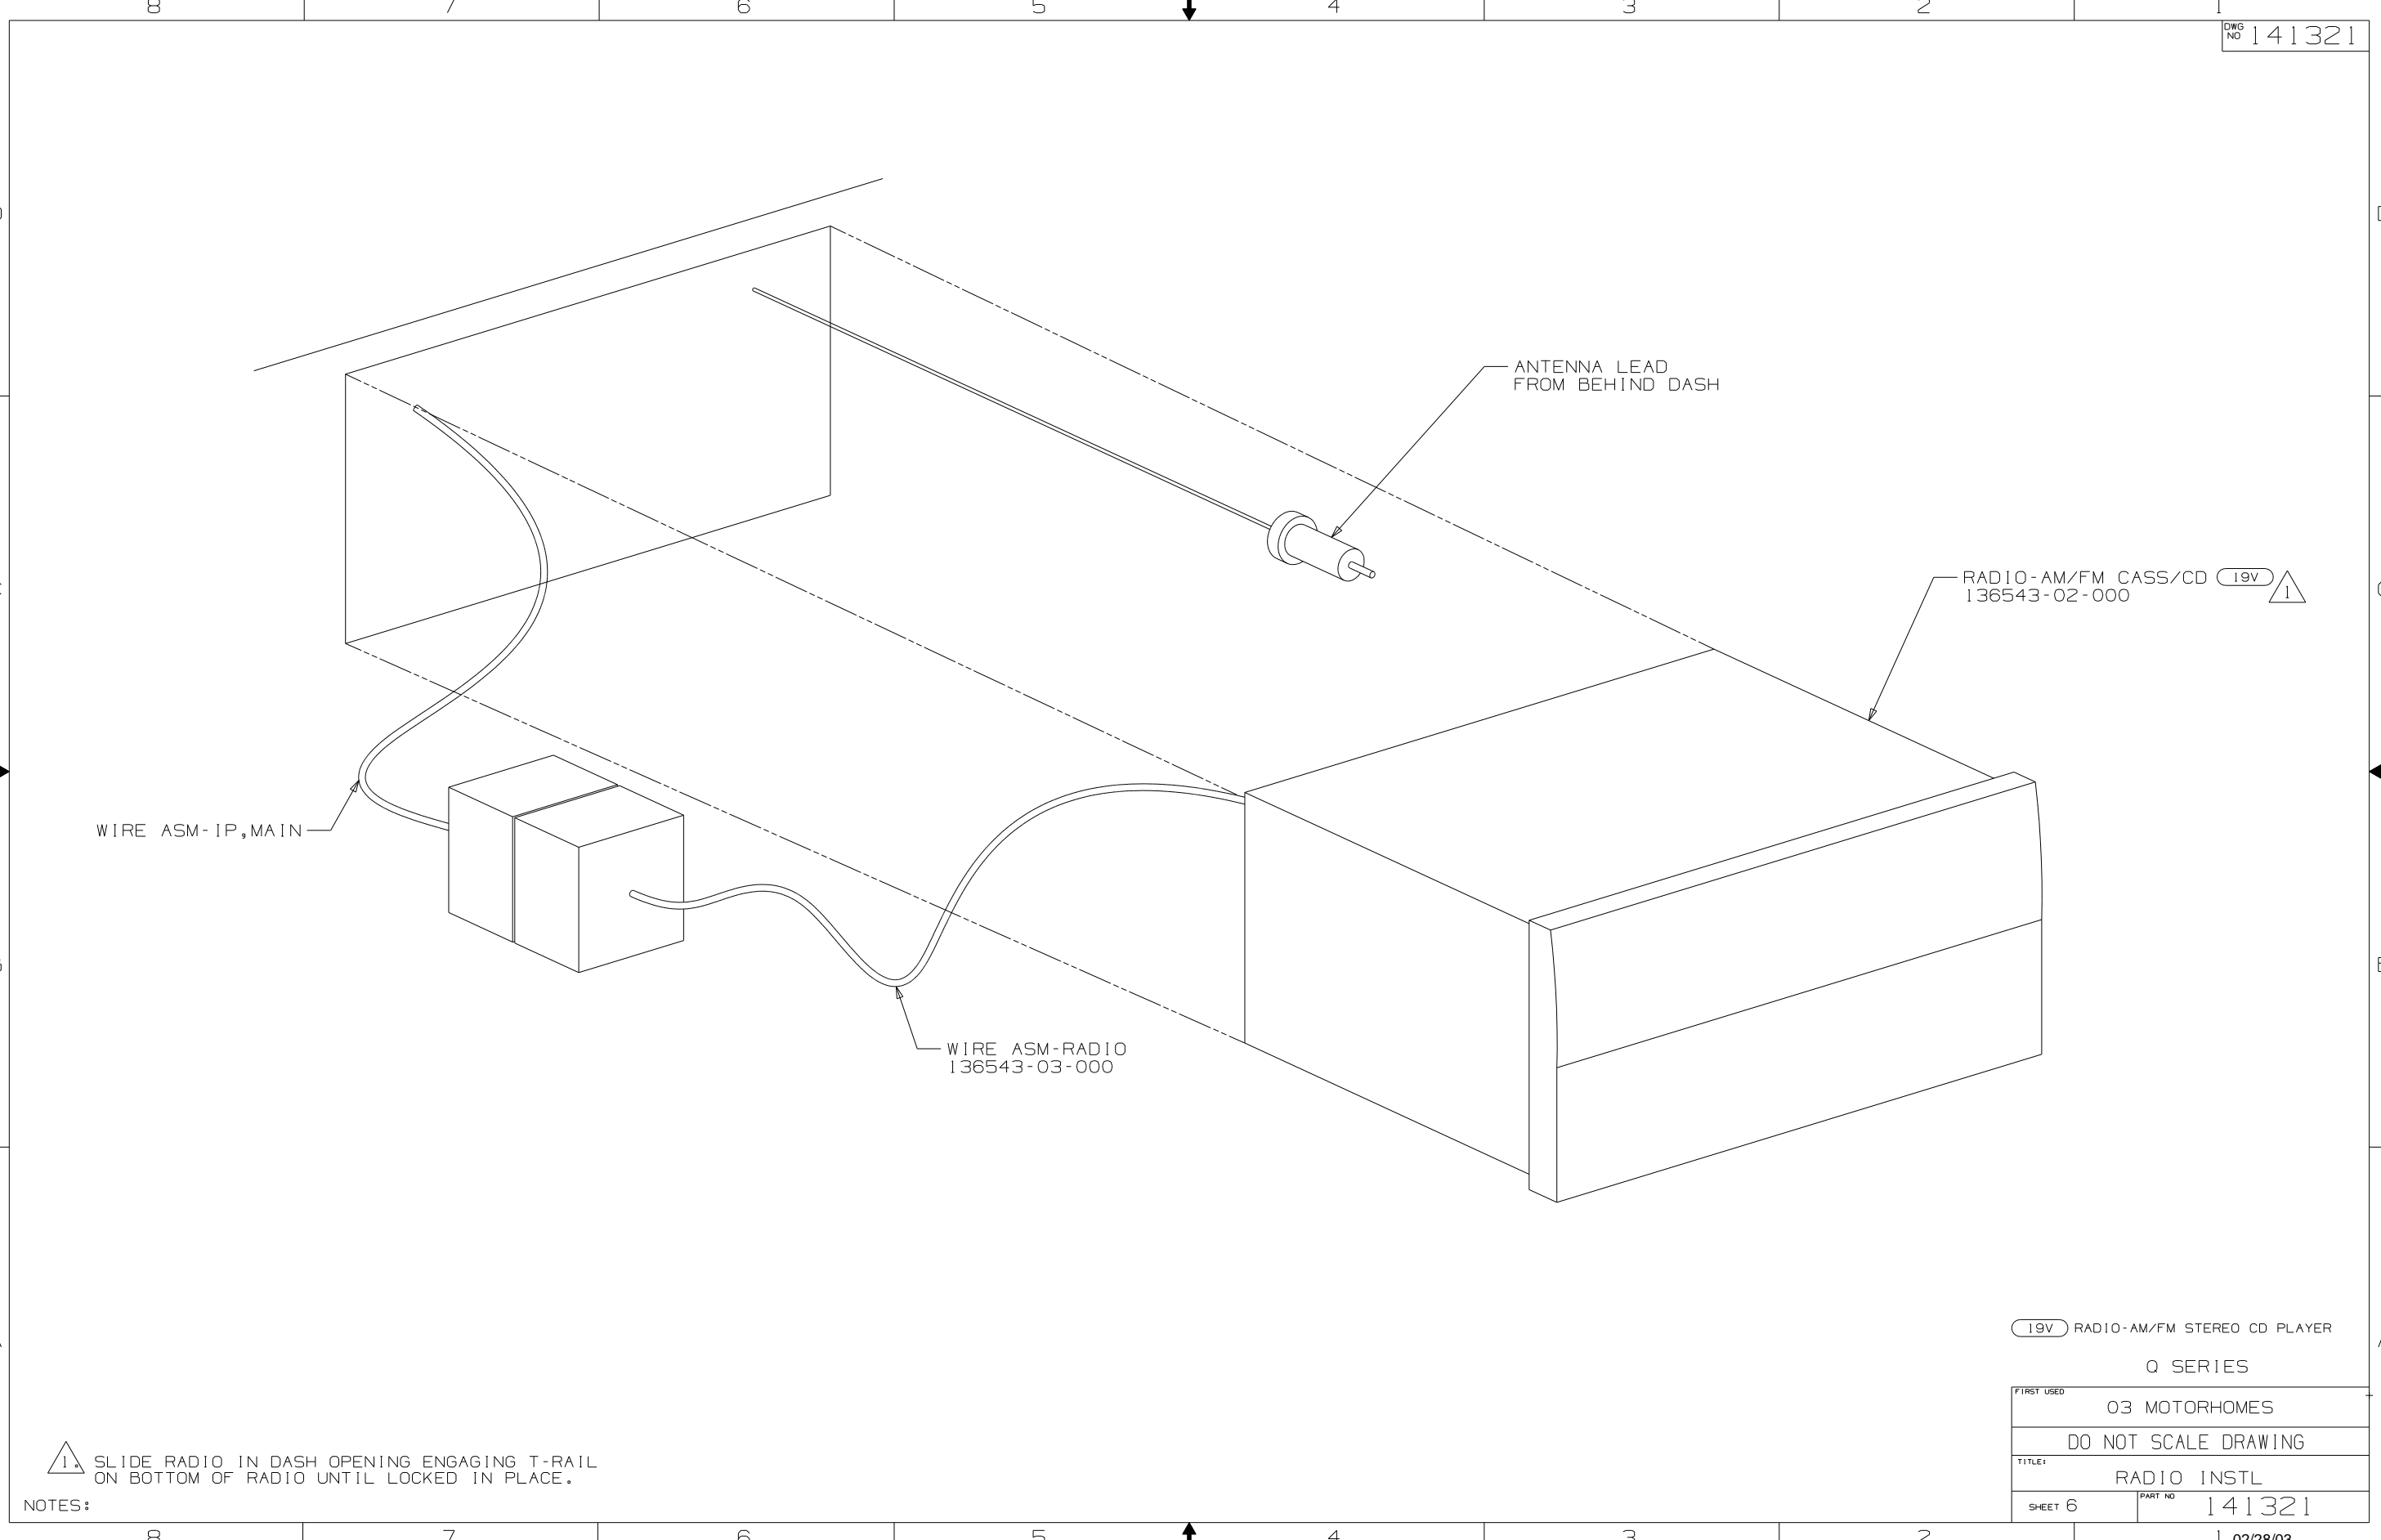

WIRE ASM-IP, MAIN

ANTENNA LEAD FROM BEHIND DASH

RADIO-AM/FM CASS/CD 19V 1
136543-02-000

WIRE ASM-RADIO 136543-03-000

1. SLIDE RADIO IN DASH OPENING ENGAGING T-RAIL ON BOTTOM OF RADIO UNTIL LOCKED IN PLACE.

NOTES:

19V RADIO-AM/FM STEREO CD PLAYER

Q SERIES

FIRST USED 03 MOTORHOMES

DO NOT SCALE DRAWING

TITLE: RADIO INSTL

SHEET 6 PART NO 141321