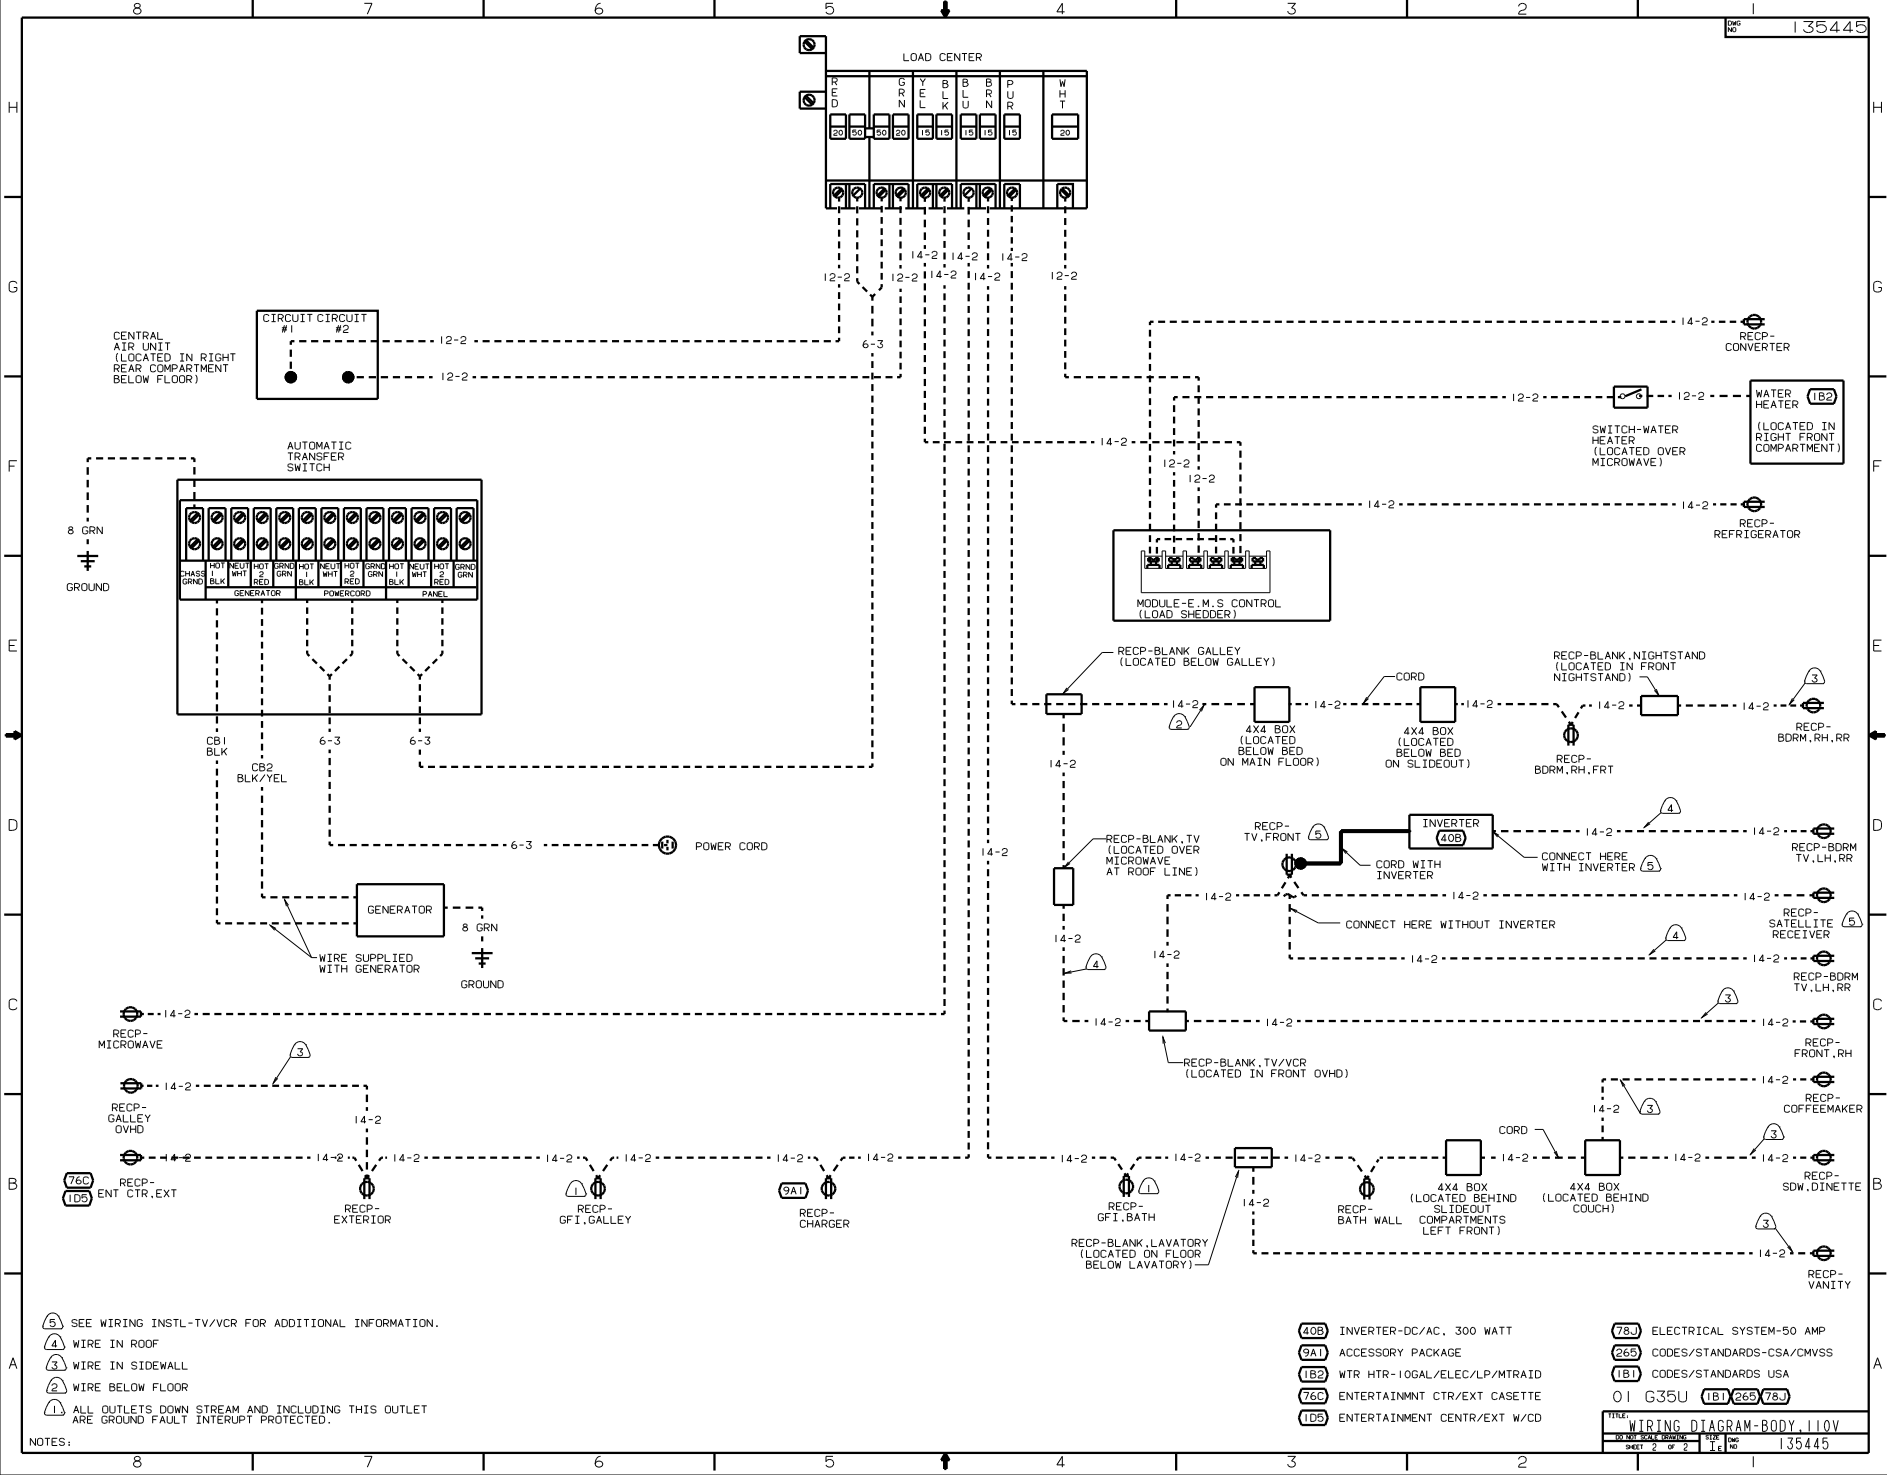

CENTRAL AIR UNIT
(LOCATED IN RIGHT REAR COMPARTMENT BELOW FLOOR)

AUTOMATIC TRANSFER SWITCH

1. **NOTES:**
- (5) SEE WIRING INSTL-TV/VCR FOR ADDITIONAL INFORMATION.
  - (4) WIRE IN ROOF
  - (3) WIRE IN SIDEWALL
  - (2) WIRE BELOW FLOOR
  - (1) ALL OUTLETS DOWN STREAM AND INCLUDING THIS OUTLET ARE GROUND FAULT INTERRUPT PROTECTED.

- (40B) INVERTER-DC/AC, 300 WATT
- (9A1) ACCESSORY PACKAGE
- (1B2) WTR HTR-10GAL/ELEC/LP/MTR/ID
- (76C) ENTERTAINMENT CTR/EXT CASSETTE
- (1D5) ENTERTAINMENT CENTR/EXT W/CD

- (78J) ELECTRICAL SYSTEM-50 AMP
- (265) CODES/STANDARDS-CSA/CMVSS
- (1B1) CODES/STANDARDS USA
- 01 G35U (1B1)(265)(78J)