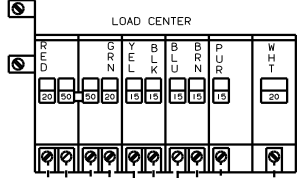

CENTRAL AIR UNIT
(LOCATED IN RIGHT REAR COMPARTMENT BELOW FLOOR)

AUTOMATIC TRANSFER SWITCH

1. **NOTES:**
- (5) SEE WIRING INSTL-TV/VCR FOR ADDITIONAL INFORMATION.
  - (4) WIRE IN ROOF
  - (3) WIRE IN SIDEWALL
  - (2) WIRE BELOW FLOOR
  - (1) ALL OUTLETS DOWN STREAM AND INCLUDING THIS OUTLET ARE GROUND FAULT INTERRUPT PROTECTED.

- (40B) INVERTER-DC/AC, 300 WATT
- (9A1) ACCESSORY PACKAGE
- (1B2) WTR HTR-10GAL/ELEC/LP/MTR/ID
- (76C) ENTERTAINMENT CTR/EXT CASSETTE
- (1D5) ENTERTAINMENT CENTR/EXT W/CD

- (78J) ELECTRICAL SYSTEM-50 AMP
- (265) CODES/STANDARDS-CSA/CMVSS
- (1B1) CODES/STANDARDS USA
- 01 G35U (1B1)(265)(78J)