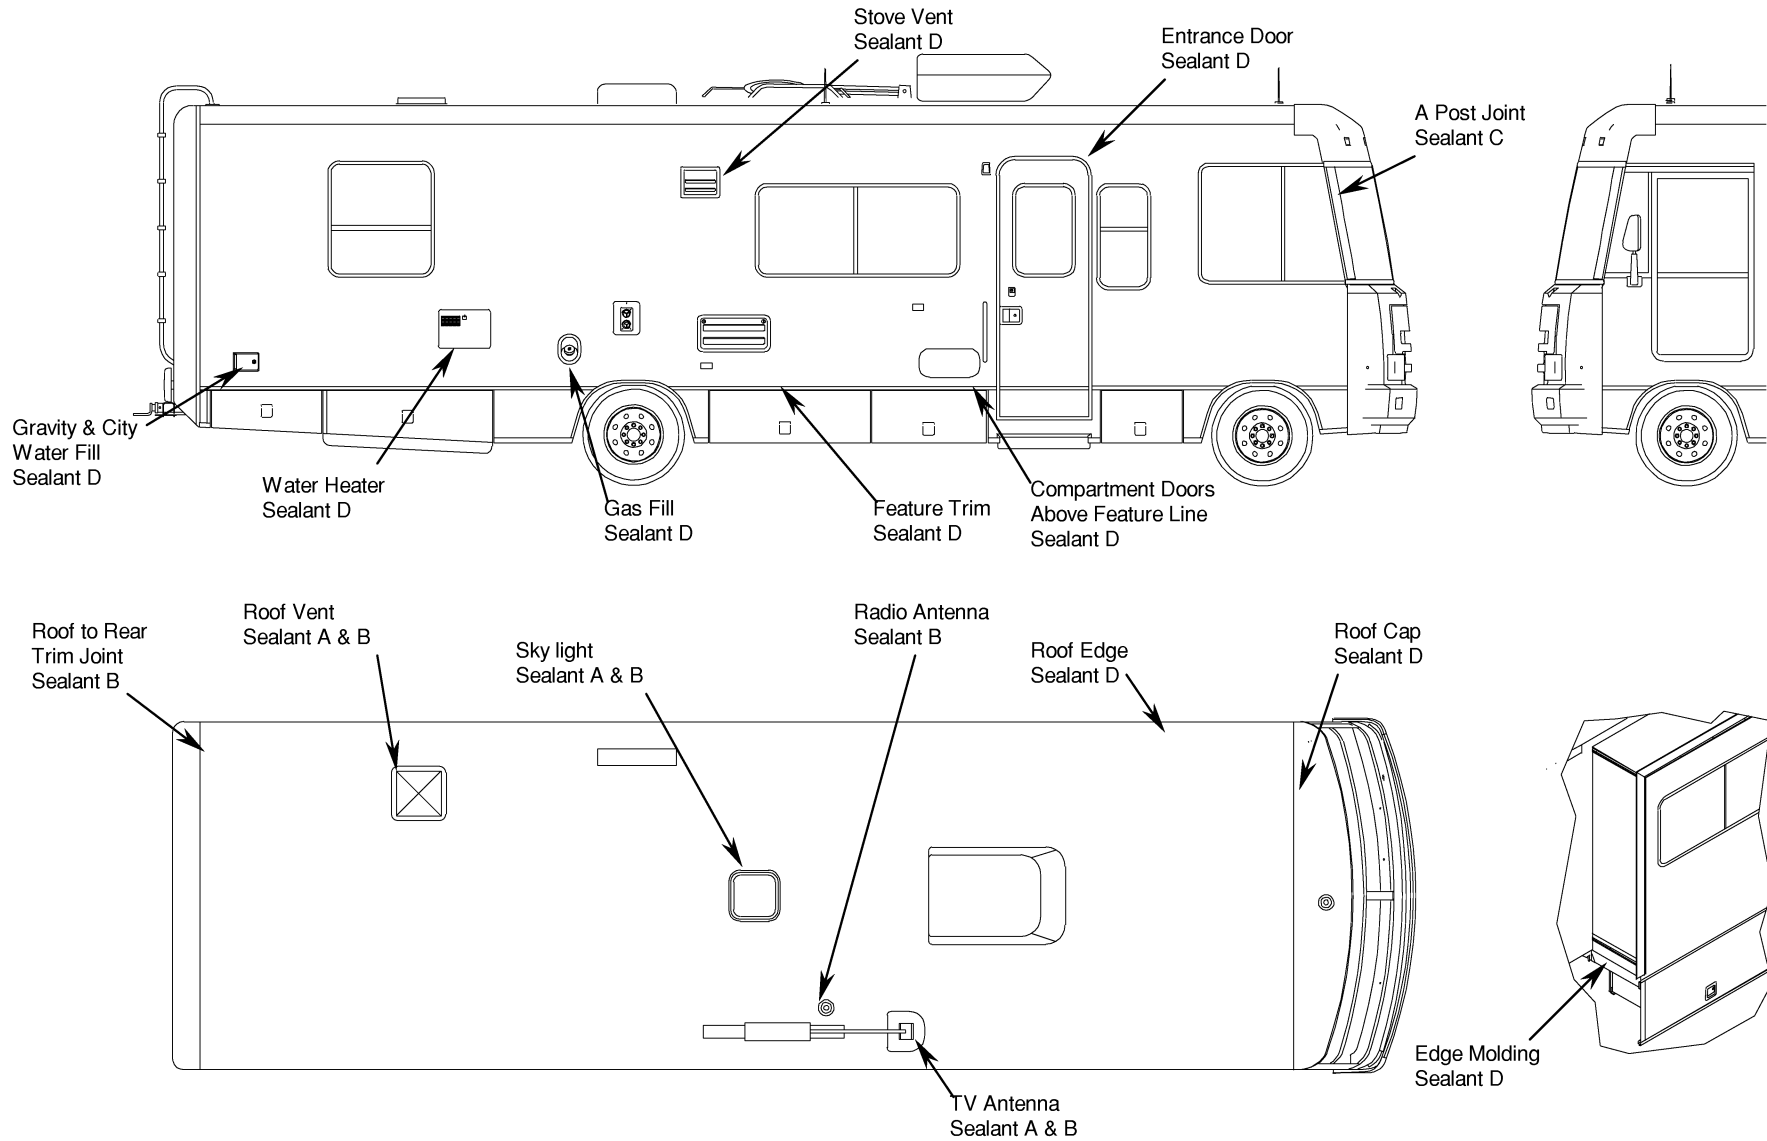

2001 BRAVE & SUNRISE SEALANTS CALLOUT SHEET

Sealants may be purchased from your Winnebago or Itasca Dealer

This is only a graphic representation for sealants and does not represent actual component position. **With the paint option** change the feature trim to sealant **102352-02-000**.

Sealant	Winnebago Part #
A	131264-01-02A
B	131264-03-01A
C	072889-19-000
D	072889-20-000