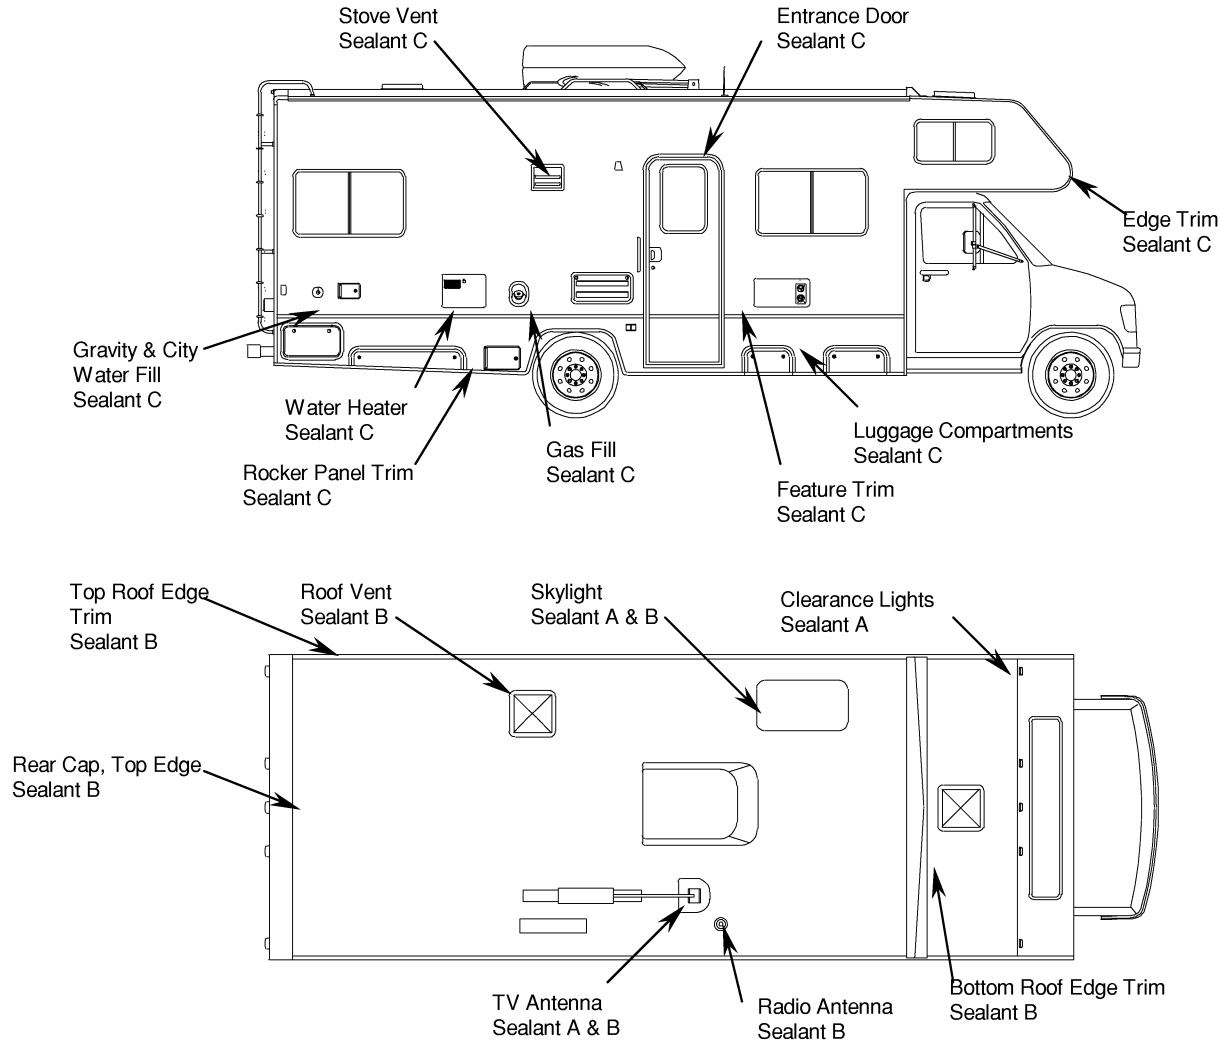

2001 MINNIE 300 & SPIRIT CALLOUT SHEET

Sealants may be purchased from your Winnebago or Itasca Dealer

This is only a graphic representation for sealants and does not represent actual component position. **With the paint option** change the feature trim and the radius corner doors in the paint area to sealant **102352-02-000**

Sealant	Winnebago Part #
A	131264-01-02A
B	131264-03-01A
C	072889-20-000