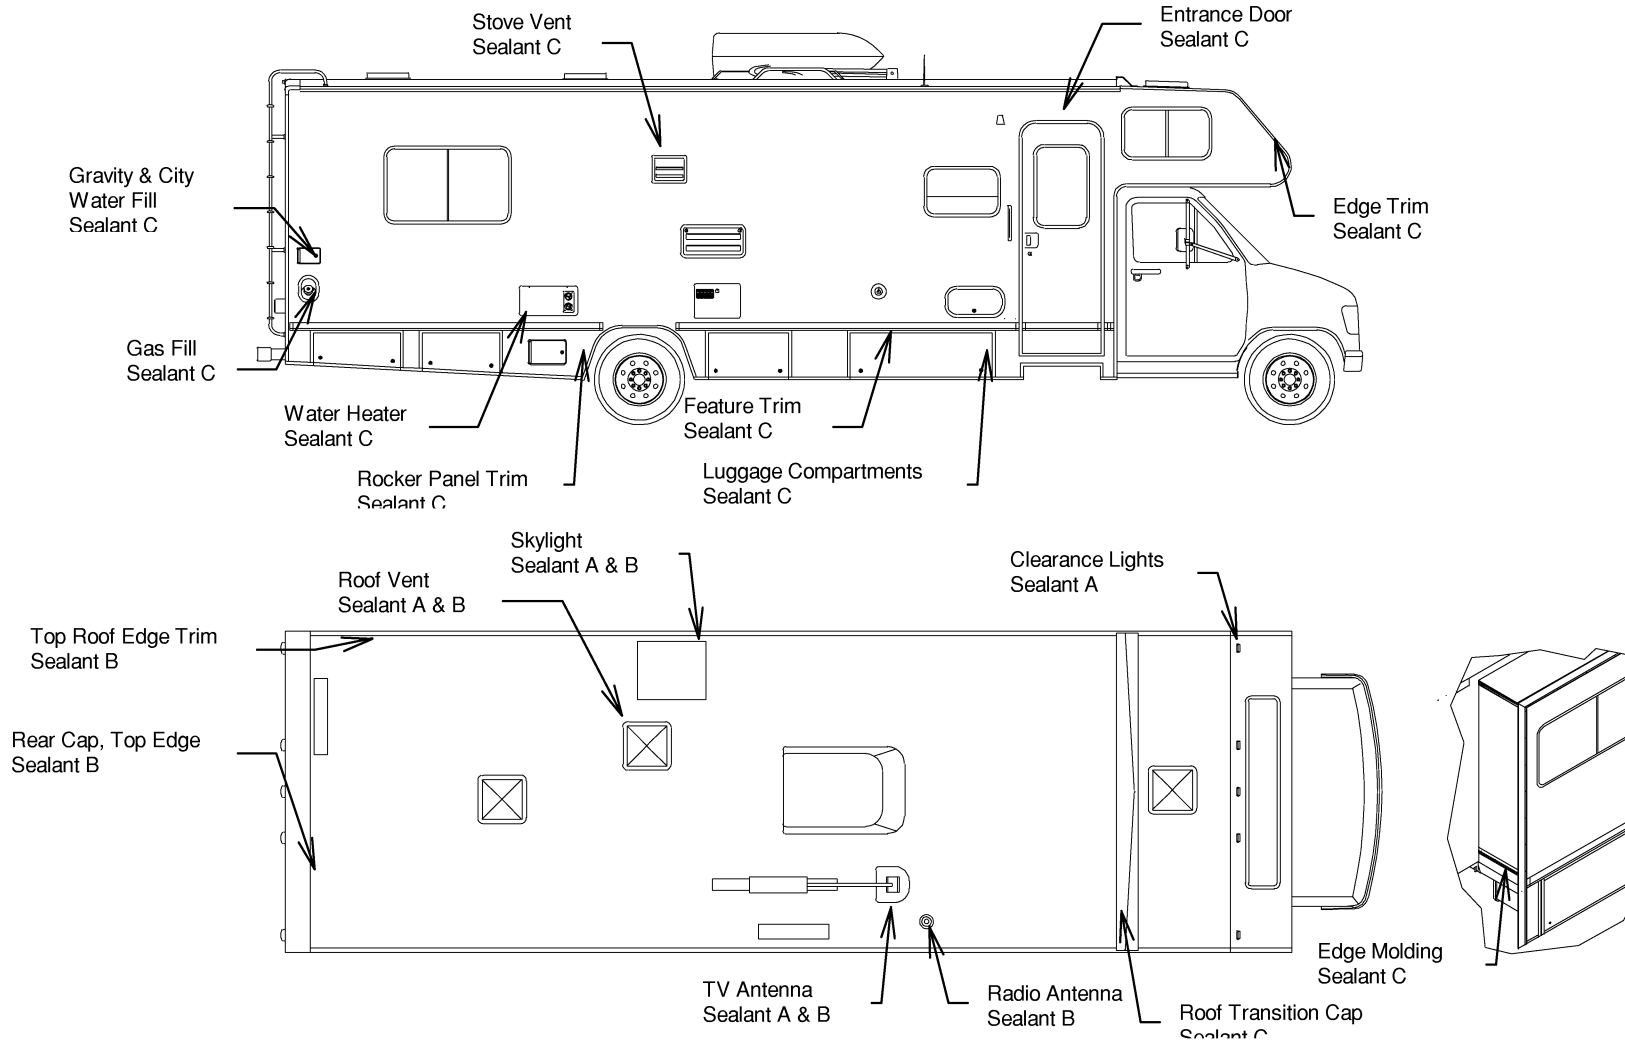

# 2001 MINNIE 300 & SPIRIT SEALANT CALLOUT SHEET

Sealants may be purchased from your Winnebago or Itasca Dealer

This is only a graphic representation for sealants and does not represent actual component position. **With the paint option** change the feature trim and the radius corner doors in the paint area to sealant **102352-02-000**