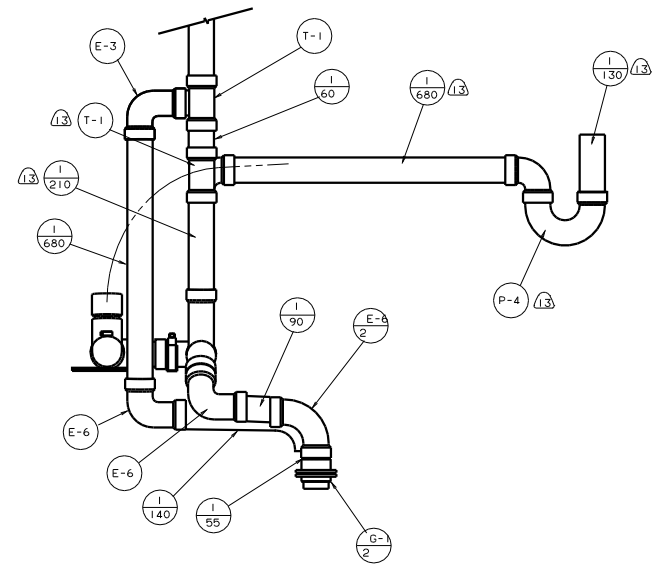

VIEW A-A

- SHOWER INSTL-ENCLOSURE
- 123806-02-XXX
- 127290-01-XXX
- DRAIN
- 120981-01-000(USA)
- STRAINER
- 66729-01-000(CSA)
- NUT-STRAINER
- 130405-01-000
- 11069-06-000
- WASHER-RUBBER
- 127440-02-CHT

VIEW B-B

- G4U G57-14-72B (8)
- G4V G57-14-64B (8)

VIEW C-C

VIEW D-D

DETAIL A

DETAIL B
FLUSHING SYSTEM

TITLE: WATER SYSTEM INSTL		99 Q38K/KD	
NO. OF SHEETS	REV.	DATE	BY
SHEET 2 OF 6	1.0		