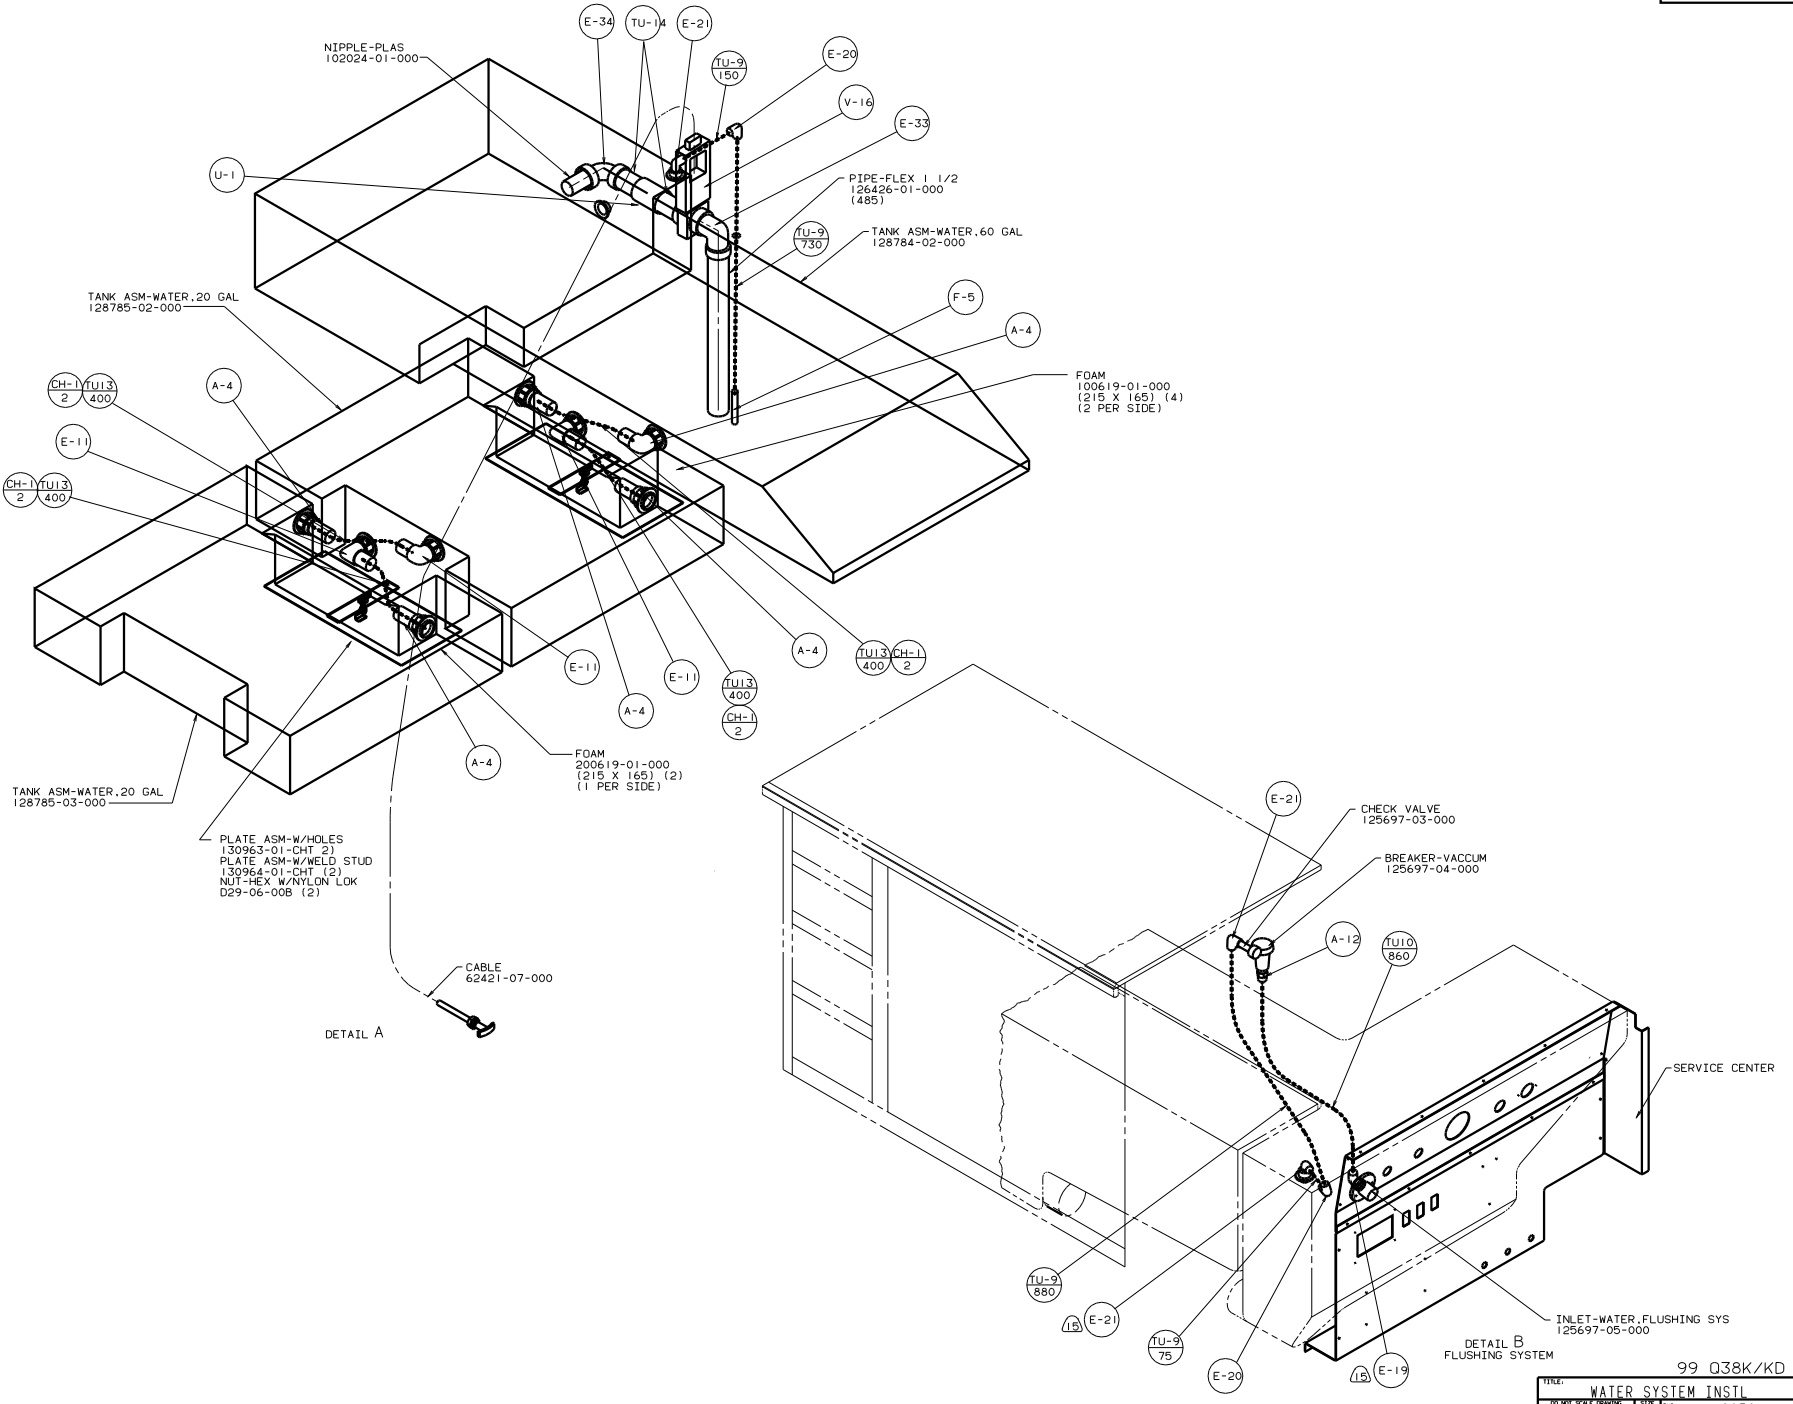

VIEW A-A

- SHOWER INSTL-ENCLOSURE
- 123806-02-XXX
- 127290-01-XXX
- DRAIN
- 120981-01-000(USA)
- STRAINER
- 66729-01-000(CSA)
- NUT-STRAINER
- 130405-01-000
- 11069-06-000
- WASHER-RUBBER
- 127440-02-CHT

VIEW B-B

- G4U G57-14-72B (8)
- G4V G57-14-64B (8)

VIEW C-C

VIEW D-D

DETAIL A

DETAIL B
FLUSHING SYSTEM

TITLE: WATER SYSTEM INSTL		99 Q38K/KD	
NO. OF SHEETS	REV.	DATE	BY
SHEET 2 OF 6	1.0		