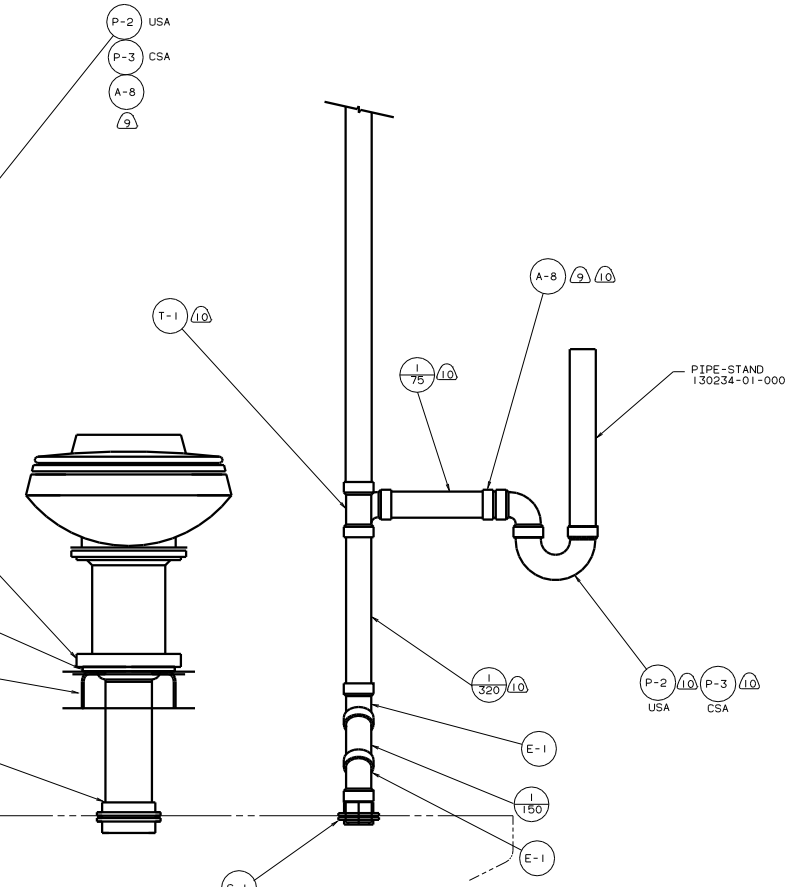

VIEW A-A

- SHOWER INSTL-ENCLOSURE
- 123806-02-XXX
- 127290-01-XXX
- DRAIN
- 120981-01-000(USA)
- STRAINER
- 66729-01-000(CSA)
- NUT-STRAINER
- 130405-01-000
- 11069-06-000
- WASHER-RUBBER
- 127440-02-CHT

VIEW B-B

- G4U G57-14-72B (8)
- G4V G57-14-64B (8)

VIEW C-C

VIEW D-D

DETAIL A

DETAIL B
FLUSHING SYSTEM

TITLE: WATER SYSTEM INSTL		99 Q38K/KD	
NO. OF SHEETS	REV.	DATE	BY
SHEET 2 OF 6	1.0		