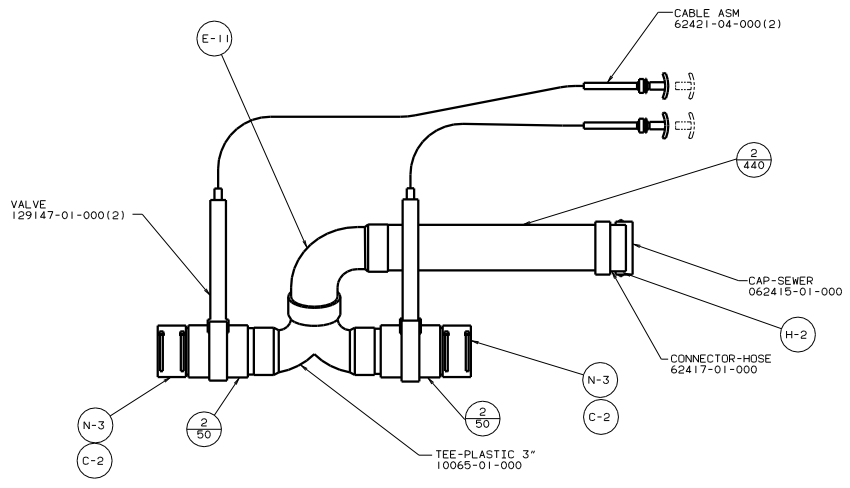

VIEW A-A

- SHOWER INSTL-ENCLOSURE
- 123806-02-XXX
- 127290-01-XXX
- DRAIN
- 120981-01-000(USA)
- STRAINER
- 66729-01-000(CSA)
- NUT-STRAINER
- 130405-01-000
- 11069-06-000
- WASHER-RUBBER
- 127440-02-CHT

VIEW B-B

- G4U G57-14-72B (8)
- G4V G57-14-64B (8)

VIEW C-C

VIEW D-D

DETAIL A

DETAIL B
FLUSHING SYSTEM

TITLE: WATER SYSTEM INSTL		99 Q38K/KD	
NO. OF SHEETS	REV.	DATE	BY
SHEET 2 OF 6	1.0		