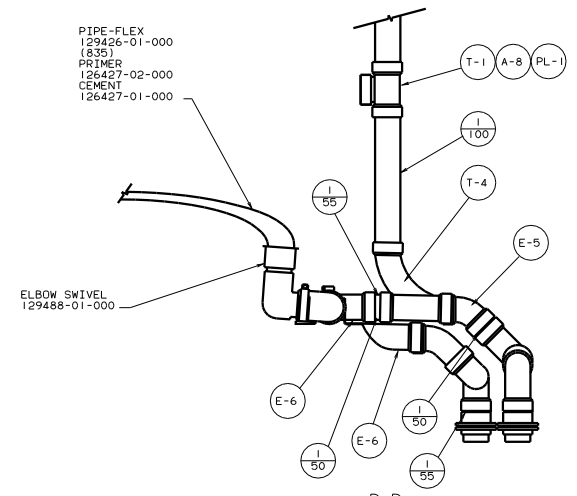

VIEW A-A

- SHOWER INSTL-ENCLOSURE
- 123806-02-XXX
- 127290-01-XXX
- DRAIN
- 120981-01-000(USA)
- STRAINER
- 66729-01-000(CSA)
- NUT-STRAINER
- 130405-01-000
- 11069-06-000
- WASHER-RUBBER
- 127440-02-CHT

VIEW B-B

- G4U G57-14-72B (8)
- G4V G57-14-64B (8)

VIEW C-C

VIEW D-D

DETAIL A

DETAIL B
FLUSHING SYSTEM

TITLE: WATER SYSTEM INSTL		99 Q38K/KD	
NO. OF SHEETS	REV.	DATE	BY
SHEET 2 OF 6	1.0		