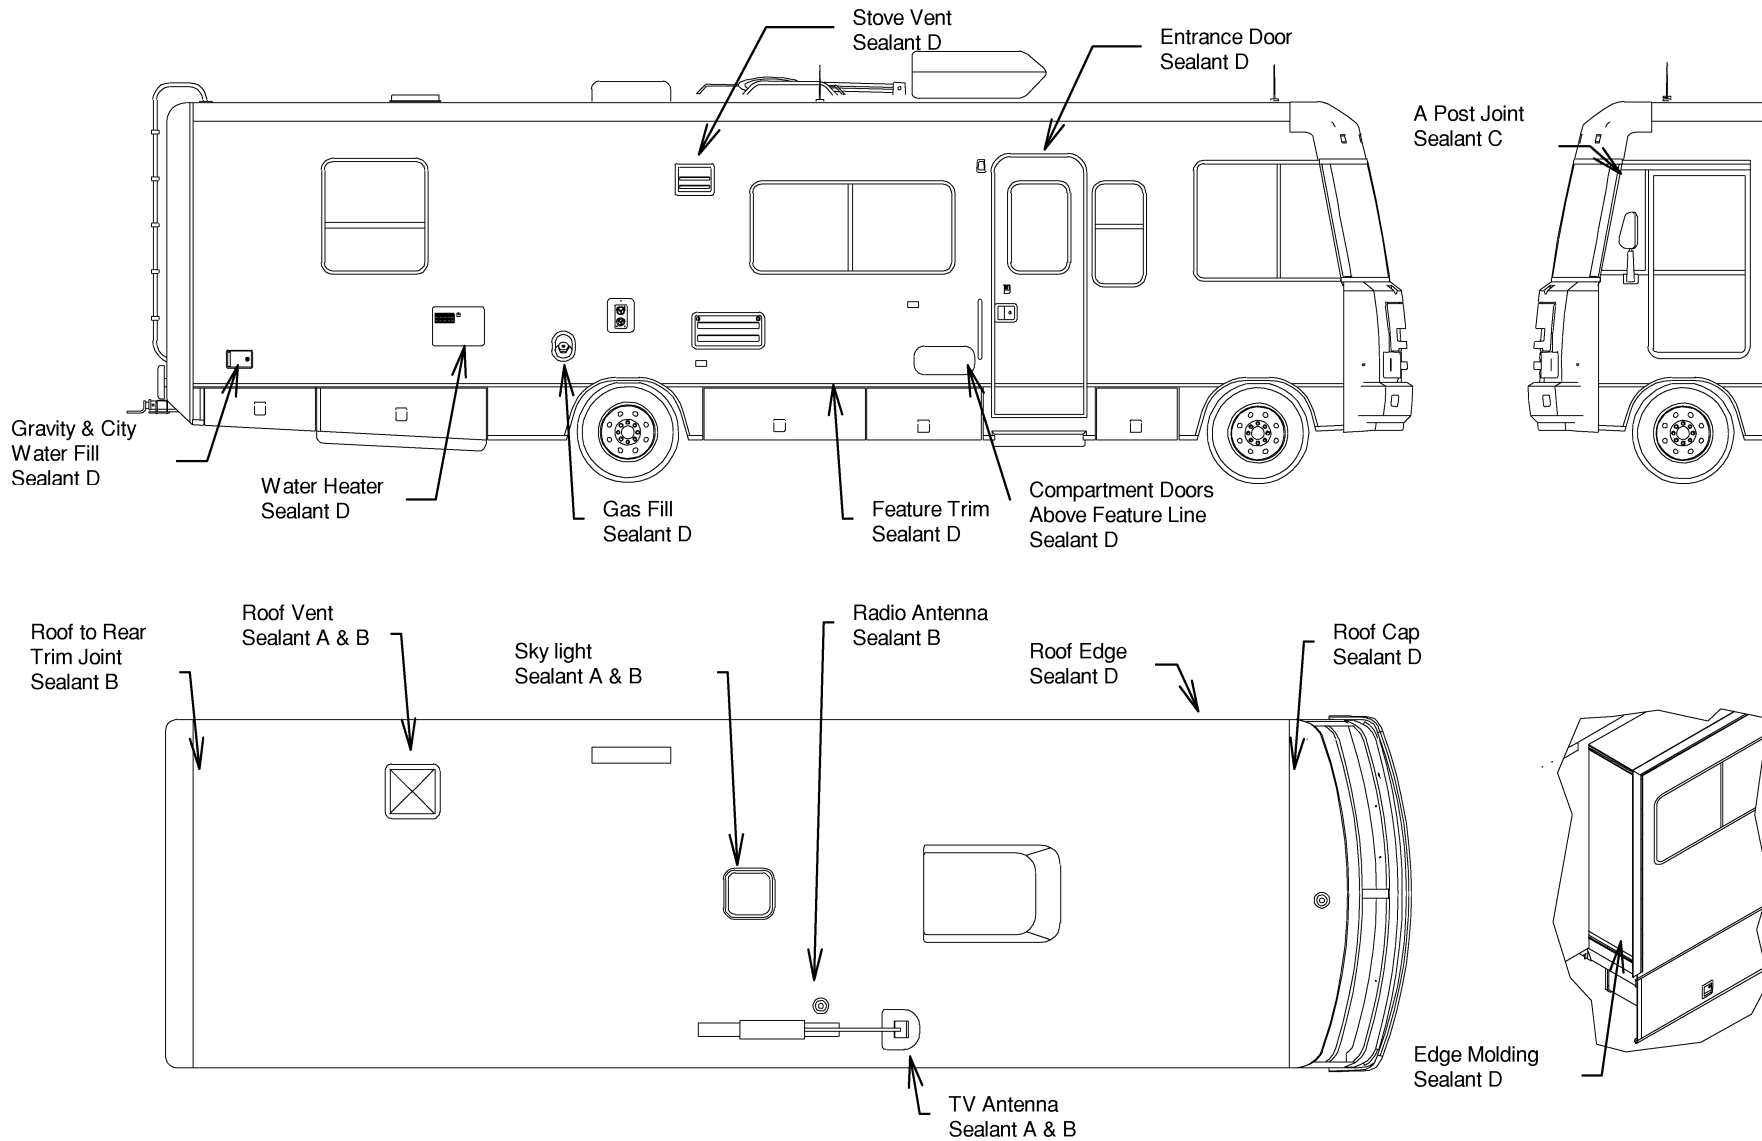

2000 BRAVE & SUNRISE SEALANTS CALLOUT SHEET

Sealants may be purchased from your Winnebago or Itasca Dealer

This is only a graphic representation for sealants and does not represent actual component position. **With the paint option** change the feature trim to sealant **102352-02-000**.

Sealant	Winnebago Part #
A	131264-01-02A
B	131264-03-01A
C	072889-19-000
D	072889-20-000