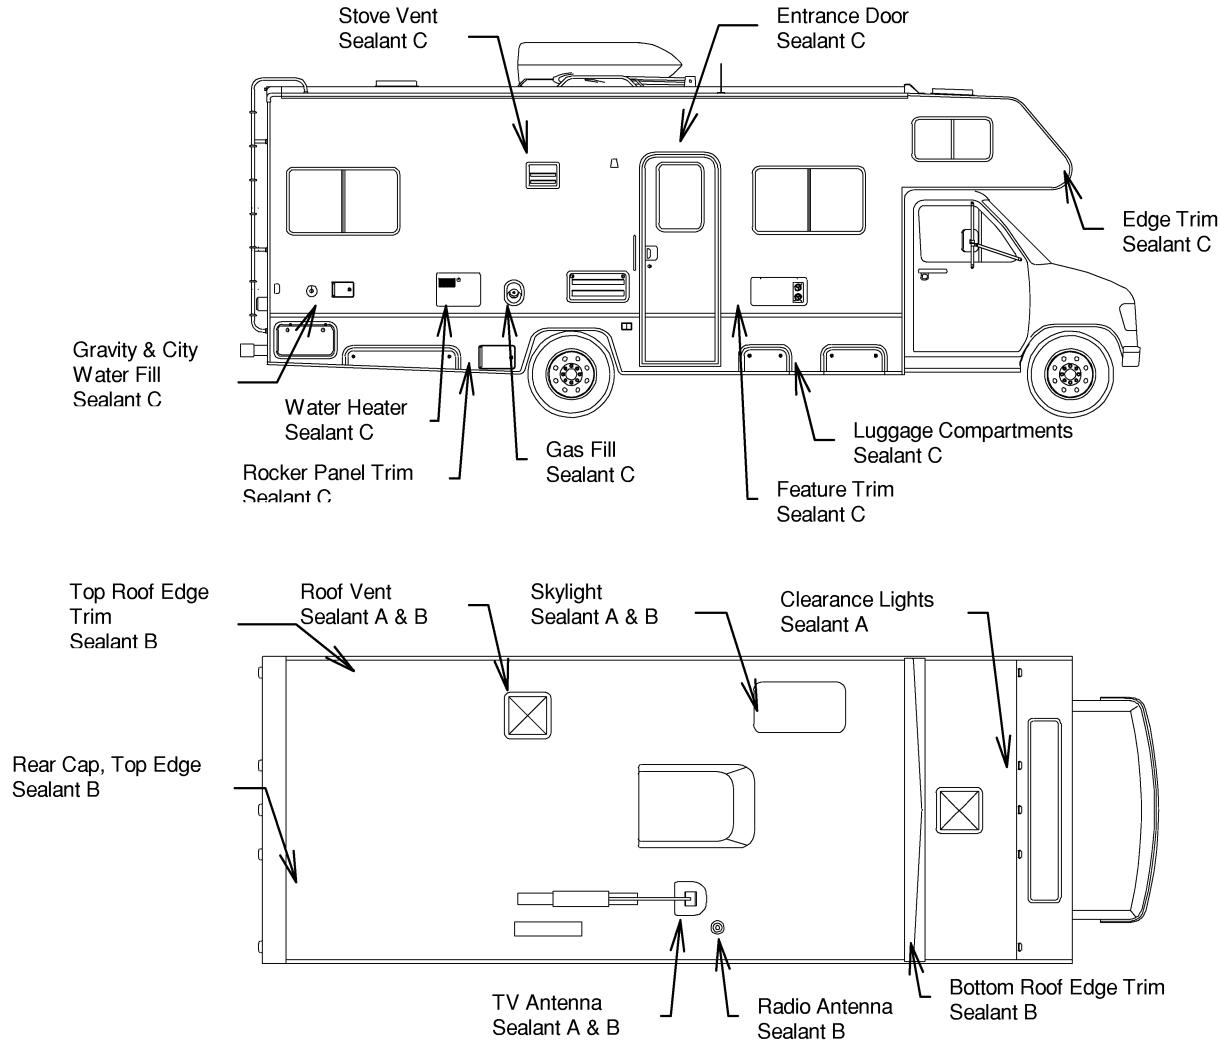

2000 MINNIE 300 & SPIRIT CALLOUT SHEET

Sealants may be purchased from your Winnebago or Itasca Dealer

Sealant	Winnebago Part #
A	131264-01-02A
B	131264-03-01A
C	072889-20-000

This is only a graphic representation for sealants and does not represent actual component position. **With the paint option** change the feature trim and the radius corner doors in the paint area to sealant **102352-02-000**

2000 MINNIE 300 & SPIRIT CALLOUT SHEET

Sealants may be purchased from your Winnebago or Itasca Dealer

This is only a graphic representation for sealants and does not represent actual component position. **With the paint option** change the feature trim and the radius corner doors in the paint area to sealant **102352-02-000**