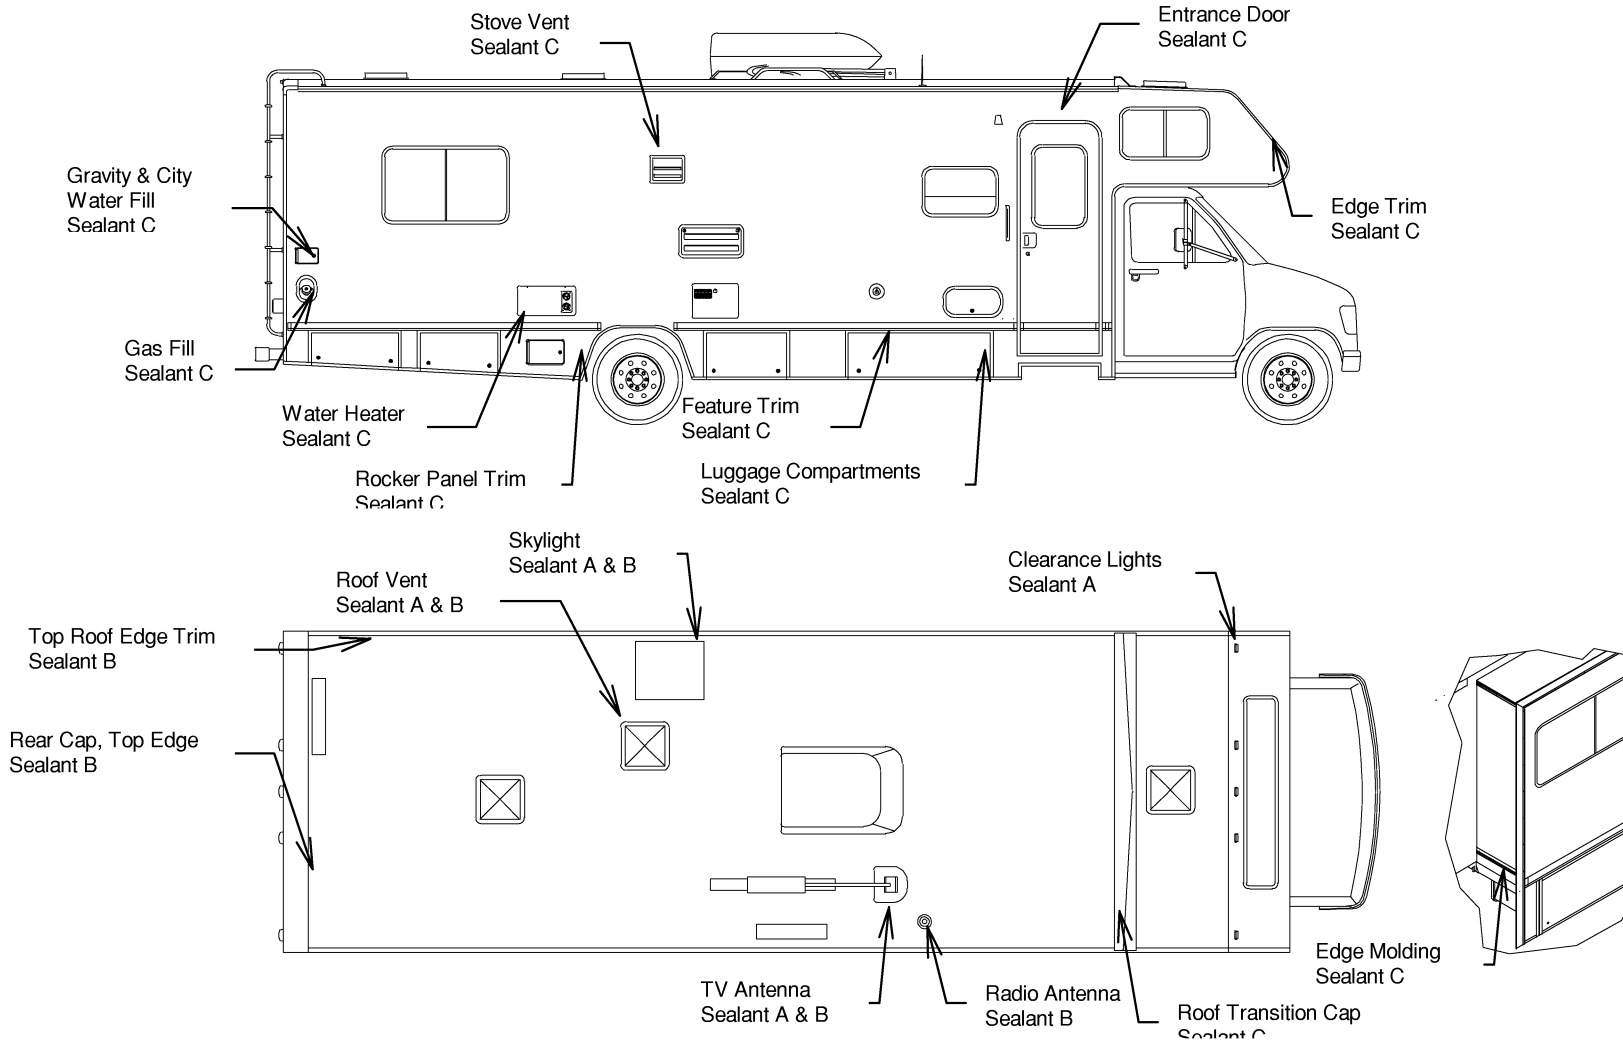

2000 MINNIE 300 & SPIRIT CALLOUT SHEET

Sealants may be purchased from your Winnebago or Itasca Dealer

Sealant	Winnebago Part #
A	131264-01-02A
B	131264-03-01A
C	072889-20-000

This is only a graphic representation for sealants and does not represent actual component position. **With the paint option** change the feature trim and the radius corner doors in the paint area to sealant **102352-02-000**

2000 MINNIE 300 & SPIRIT CALLOUT SHEET

Sealants may be purchased from your Winnebago or Itasca Dealer

This is only a graphic representation for sealants and does not represent actual component position. **With the paint option** change the feature trim and the radius corner doors in the paint area to sealant **102352-02-000**

Sealant	Winnebago Part #
A	131264-01-02A
B	131264-03-01A
C	072889-20-000