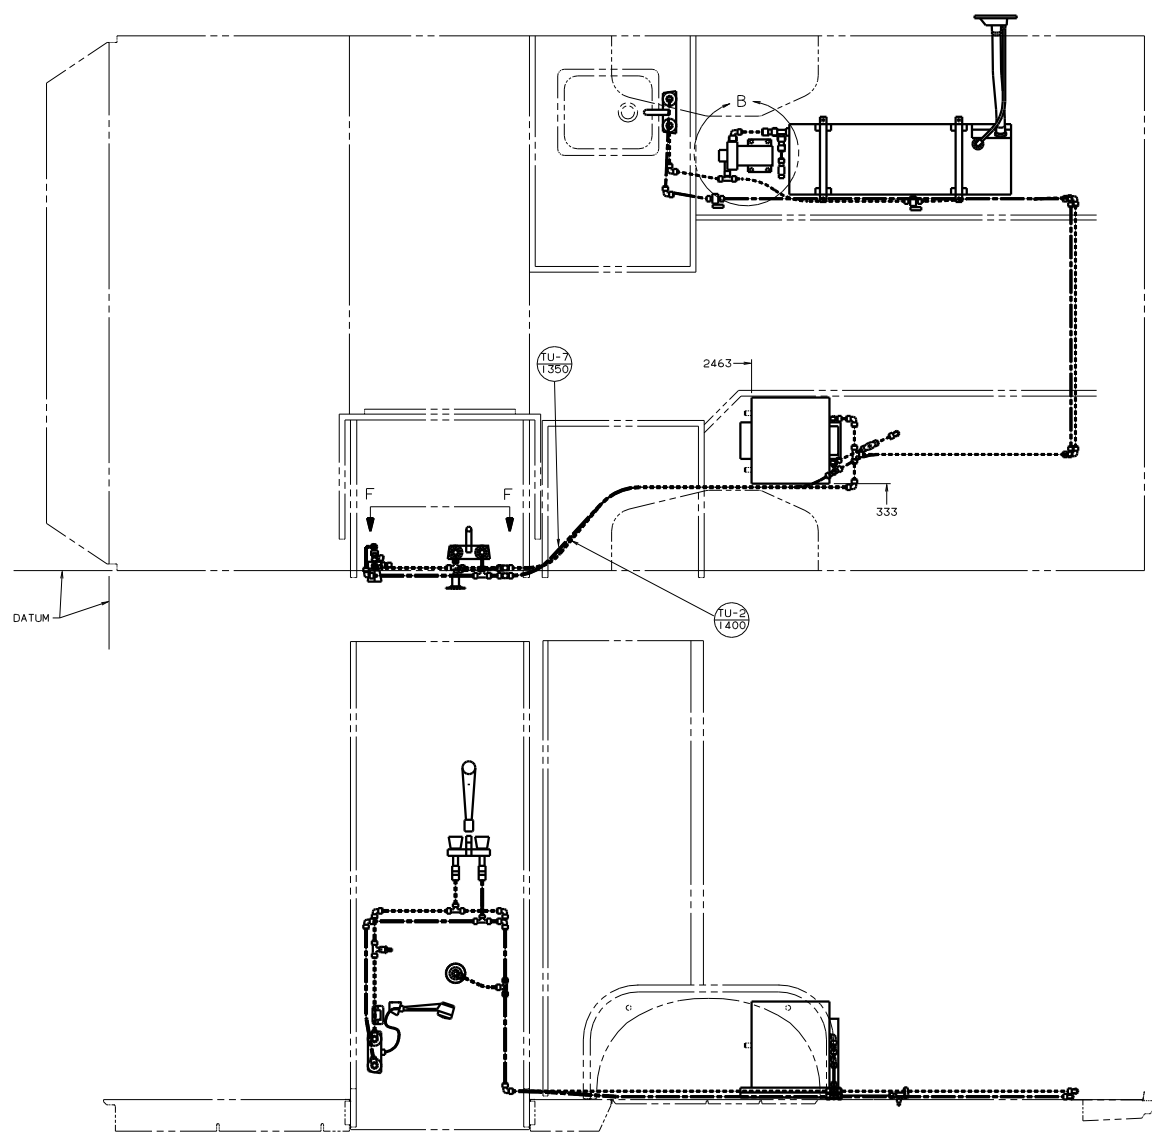

98 222RD
JAPAN EXPORT

04L JAPAN EXPORT PKG

TITLE		DRAINAGE SYSTEM INSTL	
DO NOT SCALE DRAWING	DATE	REV	126888
SHEET 2 OF 2	1/1	1/1	

97 222RD
JAPAN EXPORT

TITLE: WATER SYSTEM INSTL	
DATE: 1/16	REV: 1
SHEET 3 OF 4	DWG NO: 124555

FITTING
110934-02-000
CLAMP
62401-06-000(2)

VIEW F-F
JAPANESE

TITLE		124555	
WATER SYSTEM INSTL			
NO. OF SHEETS	TOTAL SHEETS	DATE	REV.
4 of 4	4		