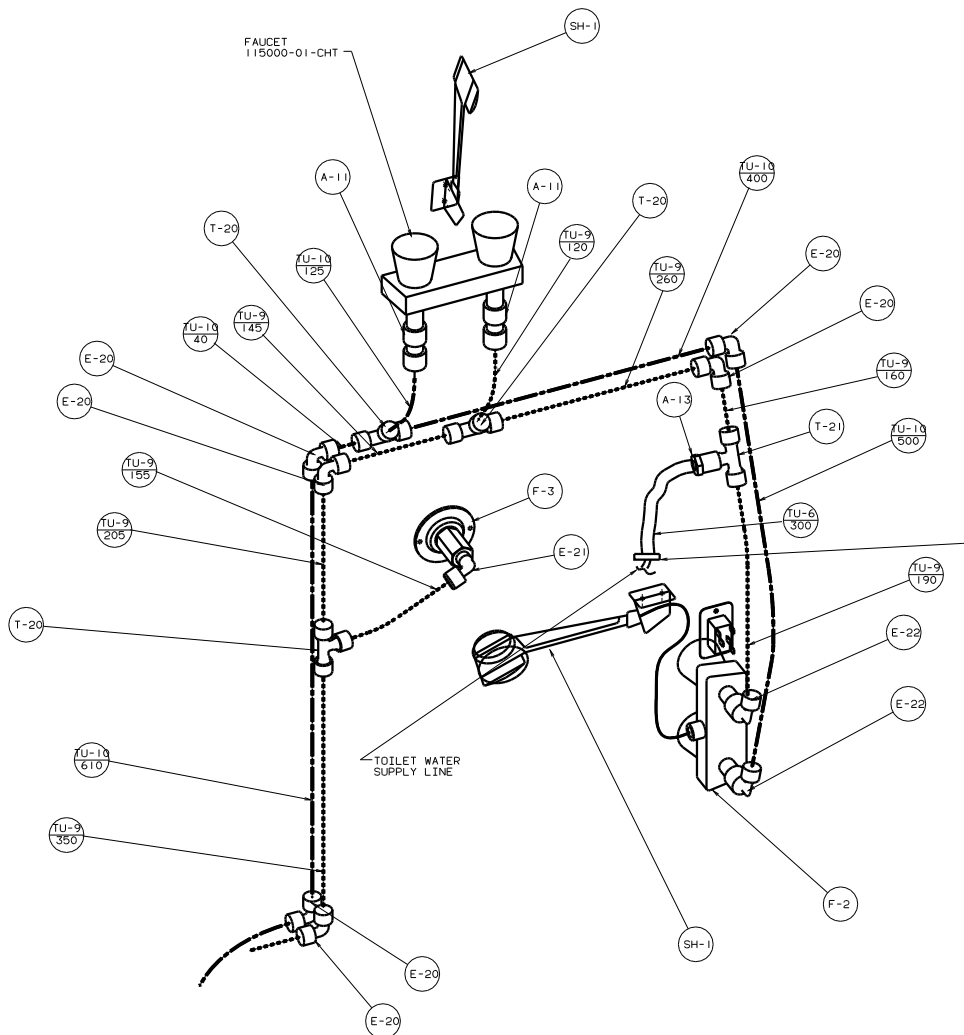

98 222RD
JAPAN EXPORT

04L JAPAN EXPORT PKG

TITLE		DRAINAGE SYSTEM INSTL	
DO NOT SCALE DRAWING	DATE	REV	126888
SHEET 2 OF 2	1/1	1/1	

97 222RD
JAPAN EXPORT

TITLE: WATER SYSTEM INSTL	
DATE: 1/16	REV: 1
SHEET 3 OF 4	DWG NO: 124555

FITTING
110934-02-000
CLAMP
62401-06-000(2)

VIEW F-F
JAPANESE

TITLE		124555	
WATER SYSTEM INSTL			
NO. OF SHEETS	TOTAL SHEETS	DATE	REV.
4 of 4	4		