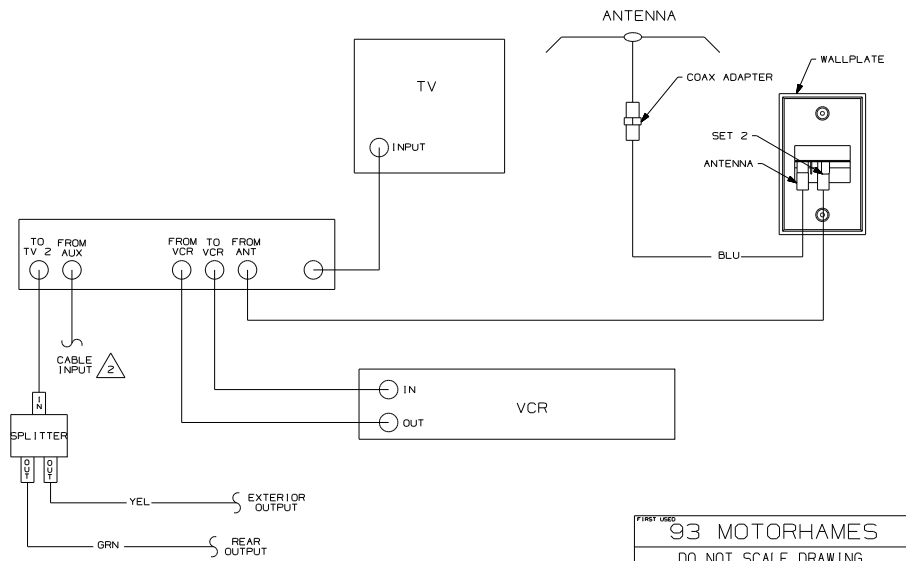

WITH EITHER EXTERIOR ENTERTAINMENT CENTER OR REAR OUTPUT

WITH EXTERIOR ENTERTAINMENT CENTER AND REAR OUTPUT

WITHOUT EITHER EXTERIOR ENTERTAINMENT CENTER OR REAR OUTPUT

2 WITH SATELLITE DISH SEE SATELLITE DISH VIEW SHIT 2 BOTTOM LEFT.
 1 COLOR INDICATES IDENTIFICATION TAPE.
 NOTES:

WINNEBAGO		COPYRIGHT 2002 WINNEBAGO INDUSTRIES, INC.	
DTM	ORIG. DATE		
CHR	ALL DIMENSIONS ARE IN MILLIMETERS		
P.E.	FIRST USED		
W.E.			
CDR	93 MOTORHOMES		
UNSPECIFIED TOLERANCES ARE:		MATERIAL	
HOSE DIA (X)	+		
ONE-PLACE (X, X1)	+		
TWO-PLACE (X, X1)	+		
ANGLE	+		
THIRD ANGLE PROJECTION			
DO NOT SCALE DRAWING			
TITLE: WIRING DIAGRAM-TV COAX			
SHEET of 2	PART NO	110138	
REF:	1		

2 WITH SATELLITE DISH SEE SATELLITE DISH VIEW BOTTOM LEFT.
 1 CONNECT TV COAX TO JACK ON FRONT OF WALLPLATE.

N,M OR P-SERIES WITH TV AND VCR OR F,G OR C-BODY WITH TV, VCR, EXTERIOR ENTERTAINMENT CENTER AND REAR OUTPUT