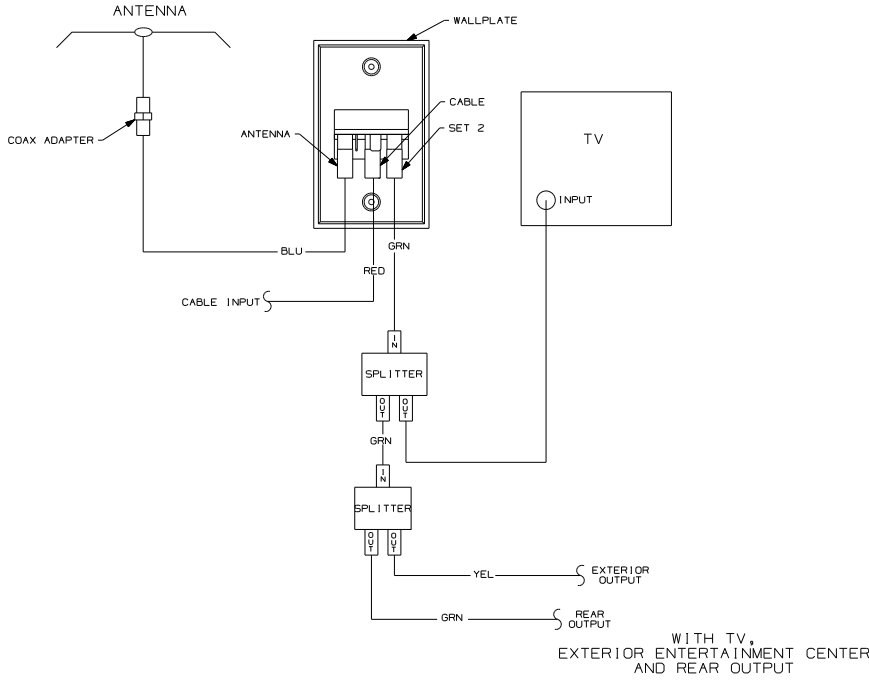

WITH EITHER EXTERIOR ENTERTAINMENT CENTER OR REAR OUTPUT

WITH EXTERIOR ENTERTAINMENT CENTER AND REAR OUTPUT

WITHOUT EITHER EXTERIOR ENTERTAINMENT CENTER OR REAR OUTPUT

2 WITH SATELLITE DISH SEE SATELLITE DISH VIEW SHIT 2 BOTTOM LEFT.
 1 COLOR INDICATES IDENTIFICATION TAPE.
 NOTES:

WINNEBAGO		COPYRIGHT 2002 WINNEBAGO INDUSTRIES, INC.	
DTM	ORIG. DATE		
CHR	ALL DIMENSIONS ARE IN MILLIMETERS		
P.E.	FIRST USED		
W.E.			
CDR	93 MOTORHOMES		
UNSPECIFIED TOLERANCES ARE:		MATERIAL	
HOSE DIA (X)	+		
ONE-PLACE (X, X1)	+		
TWO-PLACE (X, X1)	+		
ANGLE	+		
THIRD ANGLE PROJECTION			
DO NOT SCALE DRAWING			
TITLE: WIRING DIAGRAM-TV COAX			
SHEET of 2	PART NO	110138	
REF:	1		

2 WITH SATELLITE DISH SEE SATELLITE DISH VIEW BOTTOM LEFT.
 1 CONNECT TV COAX TO JACK ON FRONT OF WALLPLATE.

N,M OR P-SERIES WITH TV AND VCR OR F,G OR C-BODY WITH TV, VCR, EXTERIOR ENTERTAINMENT CENTER AND REAR OUTPUT