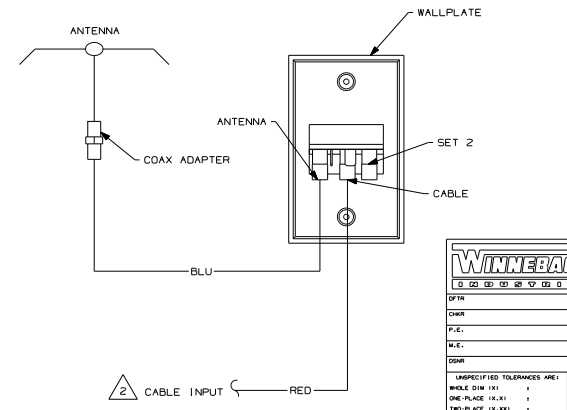

WITH EITHER EXTERIOR ENTERTAINMENT CENTER OR REAR OUTPUT

WITH EXTERIOR ENTERTAINMENT CENTER AND REAR OUTPUT

WITHOUT EITHER EXTERIOR ENTERTAINMENT CENTER OR REAR OUTPUT

2 WITH SATELLITE DISH SEE SATELLITE DISH VIEW SHIT 2 BOTTOM LEFT.
 1 COLOR INDICATES IDENTIFICATION TAPE.
 NOTES:

2 WITH SATELLITE DISH SEE SATELLITE DISH VIEW BOTTOM LEFT.
 1 CONNECT TV COAX TO JACK ON FRONT OF WALLPLATE.

N,M OR P-SERIES WITH TV AND VCR OR F,G OR C-BODY WITH TV, VCR, EXTERIOR ENTERTAINMENT CENTER AND REAR OUTPUT