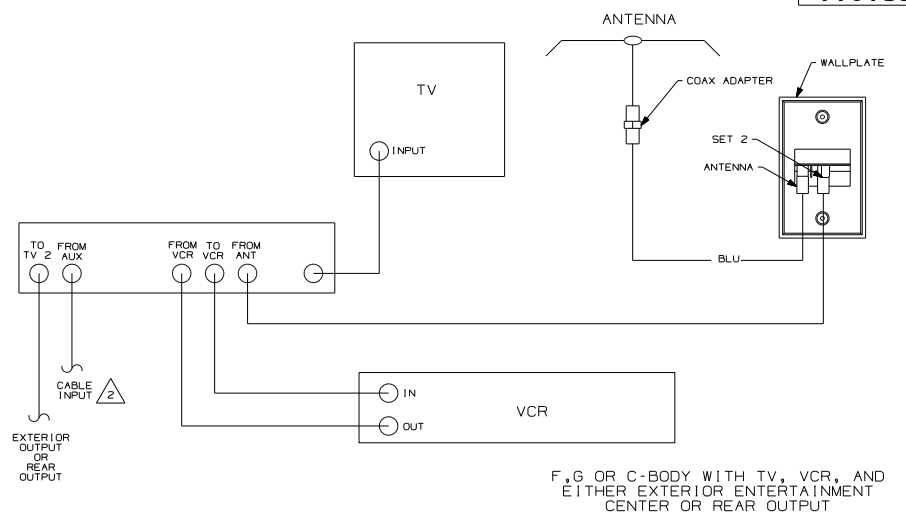

WITH EITHER EXTERIOR ENTERTAINMENT CENTER OR REAR OUTPUT

WITH EXTERIOR ENTERTAINMENT CENTER AND REAR OUTPUT

WITHOUT EITHER EXTERIOR ENTERTAINMENT CENTER OR REAR OUTPUT

2 WITH SATELLITE DISH SEE SATELLITE DISH VIEW SHIT 2 BOTTOM LEFT.
 1 COLOR INDICATES IDENTIFICATION TAPE.
 NOTES:

2 WITH SATELLITE DISH SEE SATELLITE DISH VIEW BOTTOM LEFT.
 1 CONNECT TV COAX TO JACK ON FRONT OF WALLPLATE.

N,M OR P-SERIES WITH TV AND VCR OR F,G OR C-BODY WITH TV, VCR, EXTERIOR ENTERTAINMENT CENTER AND REAR OUTPUT