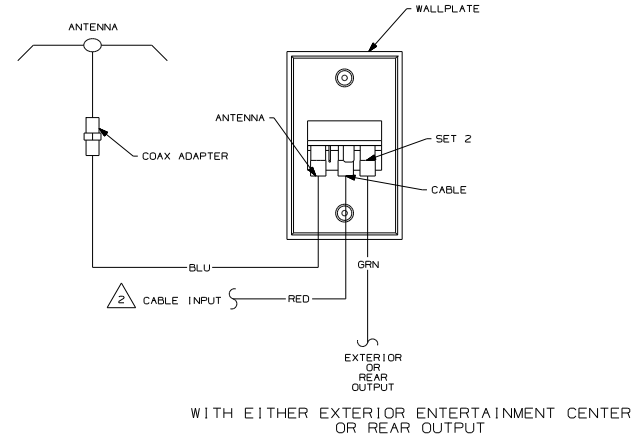

WITH EITHER EXTERIOR ENTERTAINMENT CENTER OR REAR OUTPUT

WITH EXTERIOR ENTERTAINMENT CENTER AND REAR OUTPUT

WITHOUT EITHER EXTERIOR ENTERTAINMENT CENTER OR REAR OUTPUT

2 WITH SATELLITE DISH SEE SATELLITE DISH VIEW SHIT 2 BOTTOM LEFT.
 1 COLOR INDICATES IDENTIFICATION TAPE.
 NOTES:

2 WITH SATELLITE DISH SEE SATELLITE DISH VIEW BOTTOM LEFT.
 1 CONNECT TV COAX TO JACK ON FRONT OF WALLPLATE.

N,M OR P-SERIES WITH TV AND VCR OR F,G OR C-BODY WITH TV, VCR, EXTERIOR ENTERTAINMENT CENTER AND REAR OUTPUT