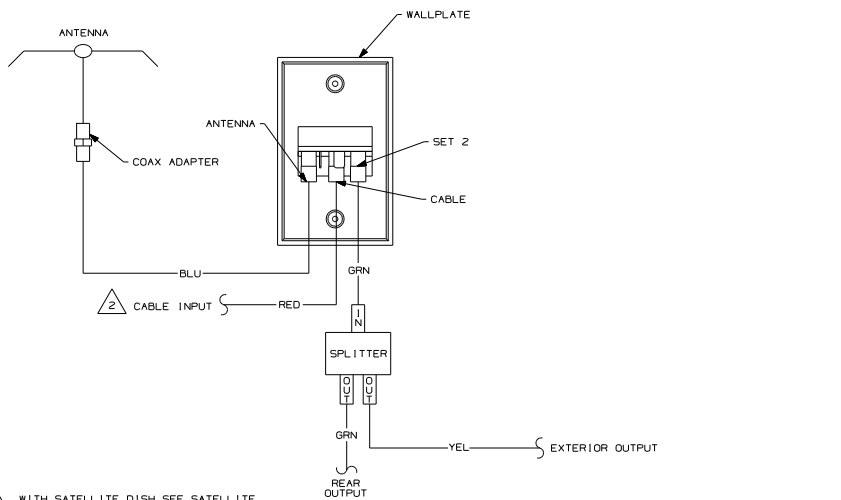

WITH EITHER EXTERIOR ENTERTAINMENT CENTER OR REAR OUTPUT

WITH EXTERIOR ENTERTAINMENT CENTER AND REAR OUTPUT

WITHOUT EITHER EXTERIOR ENTERTAINMENT CENTER OR REAR OUTPUT

2 WITH SATELLITE DISH SEE SATELLITE DISH VIEW SHIT 2 BOTTOM LEFT.
 1 COLOR INDICATES IDENTIFICATION TAPE.
 NOTES:

WINNEBAGO		COPYRIGHT 2002 WINNEBAGO INDUSTRIES, INC.	
DTM	ORIG. DATE		
CHR	ALL DIMENSIONS ARE IN MILLIMETERS		
P.E.	FIRST USED		
W.E.			
CDR	93 MOTORHOMES		
UNSPECIFIED TOLERANCES ARE:		MATERIAL	
HOSE DIA (X)	+		
ONE-PLACE (X, X1)	+		
TWO-PLACE (X, X1)	+		
ANGLE	+		
THIRD ANGLE PROJECTION			
DO NOT SCALE DRAWING			
TITLE: WIRING DIAGRAM-TV COAX			
SHEET of 2	PART NO	110138	
REF:	1		

2 WITH SATELLITE DISH SEE SATELLITE DISH VIEW BOTTOM LEFT.
 1 CONNECT TV COAX TO JACK ON FRONT OF WALLPLATE.

N,M OR P-SERIES WITH TV AND VCR OR F,G OR C-BODY WITH TV, VCR, EXTERIOR ENTERTAINMENT CENTER AND REAR OUTPUT