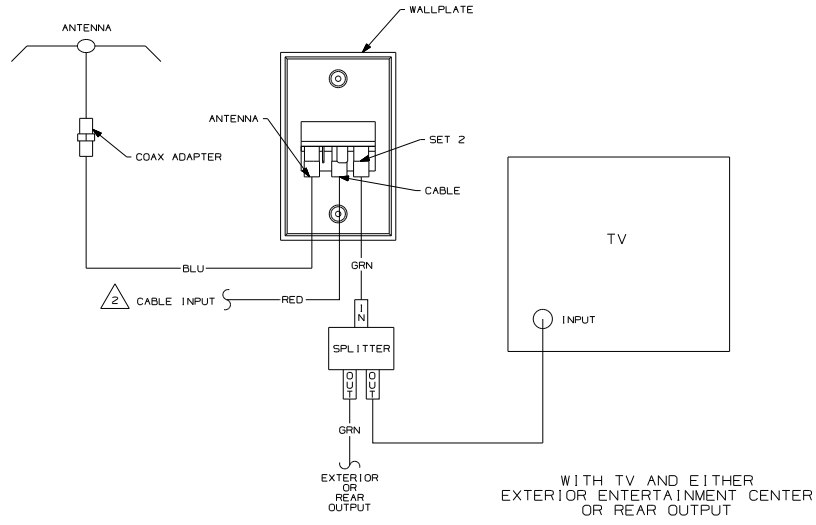

2 WITH SATELLITE DISH SEE SATELLITE DISH VIEW SHIT 2 BOTTOM LEFT.
1 COLOR INDICATES IDENTIFICATION TAPE.
NOTES:

WINNEBAGO		COPYRIGHT 2002 WINNEBAGO INDUSTRIES, INC.	
DTM	ORIG. DATE		
CHR	ALL DIMENSIONS ARE IN MILLIMETERS		
P.E.	FIRST USED		
W.E.			
CDR	93 MOTORHOMES		
UNSPECIFIED TOLERANCES ARE:		MATERIAL	
HOSE DIA (X)	+		
ONE-PLACE (X, X1)	+		
TWO-PLACE (X, X1)	+		
ANGLE	+		
THIRD ANGLE PROJECTION			
DO NOT SCALE DRAWING			
TITLE: WIRING DIAGRAM-TV COAX			
SHEET | of 2	PART NO	110138	
REF:	1