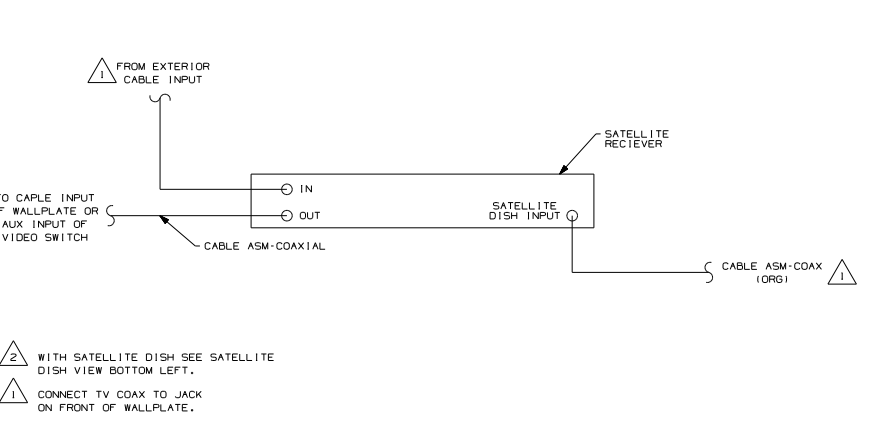

WITH EITHER EXTERIOR ENTERTAINMENT CENTER OR REAR OUTPUT

WITH EXTERIOR ENTERTAINMENT CENTER AND REAR OUTPUT

WITHOUT EITHER EXTERIOR ENTERTAINMENT CENTER OR REAR OUTPUT

2 WITH SATELLITE DISH SEE SATELLITE DISH VIEW SHIT 2 BOTTOM LEFT.
 1 COLOR INDICATES IDENTIFICATION TAPE.
 NOTES:

WINNEBAGO		COPYRIGHT 2002 WINNEBAGO INDUSTRIES, INC.	
DTM	ORIG. DATE		
CHR	ALL DIMENSIONS ARE IN MILLIMETERS		
P.E.	FIRST USED		
W.E.			
CDR	93 MOTORHOMES		
UNSPECIFIED TOLERANCES ARE:		MATERIAL	
HOSE DIA (X)	+		
ONE-PLACE (X, X1)	+		
TWO-PLACE (X, X1)	+		
ANGLE	+		
THIRD ANGLE PROJECTION			
DO NOT SCALE DRAWING			
TITLE: WIRING DIAGRAM-TV COAX			
SHEET of 2	PART NO	110138	
REF:	1		

2 WITH SATELLITE DISH SEE SATELLITE DISH VIEW BOTTOM LEFT.
 1 CONNECT TV COAX TO JACK ON FRONT OF WALLPLATE.

N,M OR P-SERIES WITH TV AND VCR OR F,G OR C-BODY WITH TV, VCR, EXTERIOR ENTERTAINMENT CENTER AND REAR OUTPUT