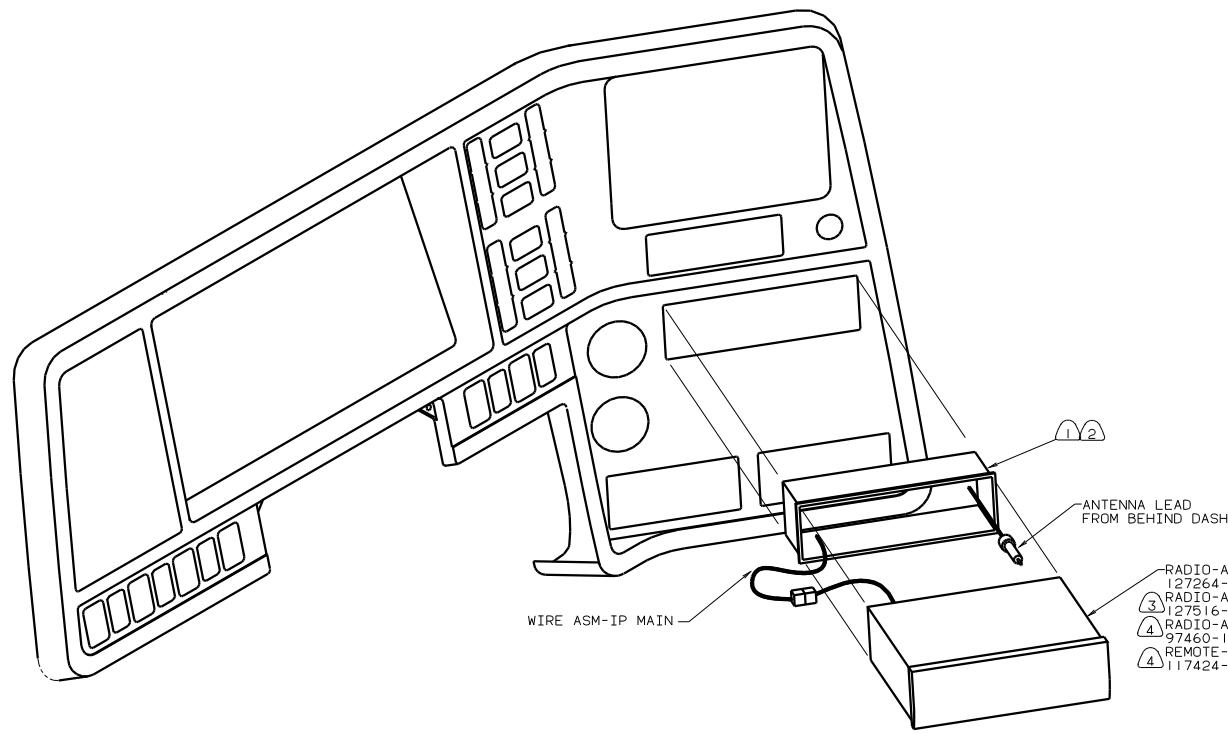

- NOTES:
- (3) EXCHANGE WITH CD PLAYER.
 - (2) BEND TABS ON ALL 4 SIDES TO SECURE MOUNTING BRACKET TO DASH OPENING.
 - (1) SUPPLIED WITH RADIO.

- NOTES:
- ② BEND TABS ON ALL 4 SIDES TO SECURE MOUNTING BRACKET TO DASH OPENING.
 - ① SUPPLIED WITH RADIO.

D-SERIES

TITLE:		RADIO INSTL	
DO NOT SCALE DIMENSIONS	SCALE	DWG NO	122835
SHEET 2	OF 4	REV	1.0

- ③ EXCHANGE WITH CD PLAYER.
- ② BEND TABS ON ALL 4 SIDES TO SECURE MOUNTING BRACKET TO DASH OPENING.
- ① SUPPLIED WITH RADIO.

NOTES:

F & G-SERIES

TITLE:		RADIO INSTL	
DO NOT SCALE DIMENSIONS	SCALE	DWG NO	122835
SHEET 3	OF 4	1.0	

WIRE ASM-IP MAIN

ANTENNA LEAD FROM BEHIND DASH

- ④ RADIO-AM/FM STEREO,CASS DIN
127264-01-000
- ③ RADIO-AM/FM STEREO,CD PLAYER
127516-01-000
- ④ RADIO-AM/FM,CASS,CD CONT,RMT
97460-10-000
- ④ REMOTE-RADIO
117424-02-000