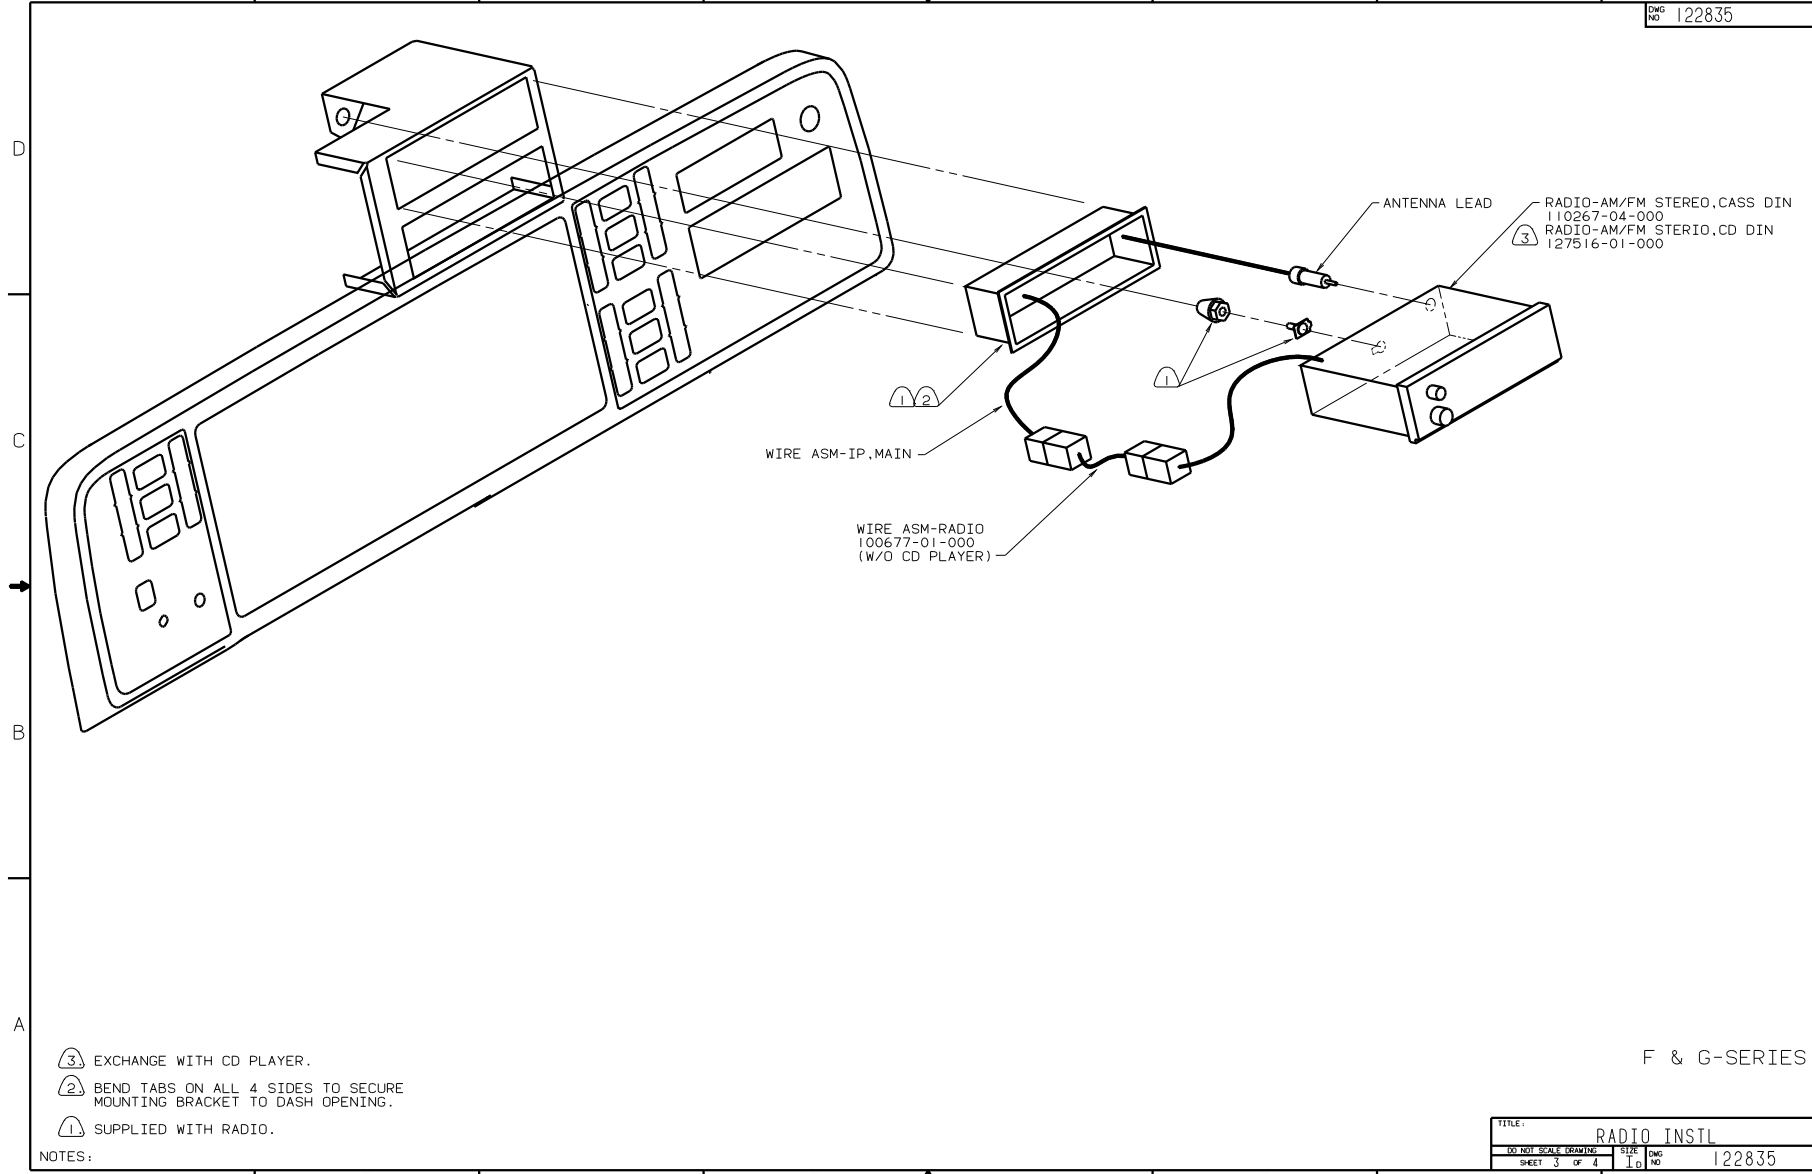

- ③ EXCHANGE WITH CD PLAYER.
- ② BEND TABS ON ALL 4 SIDES TO SECURE MOUNTING BRACKET TO DASH OPENING.
- ① SUPPLIED WITH RADIO.

NOTES:

F & G-SERIES

TITLE:		RADIO INSTL	
DO NOT SCALE DIMENSIONS	SCALE	DWG NO	122835
SHEET 3	OF 4	1.0